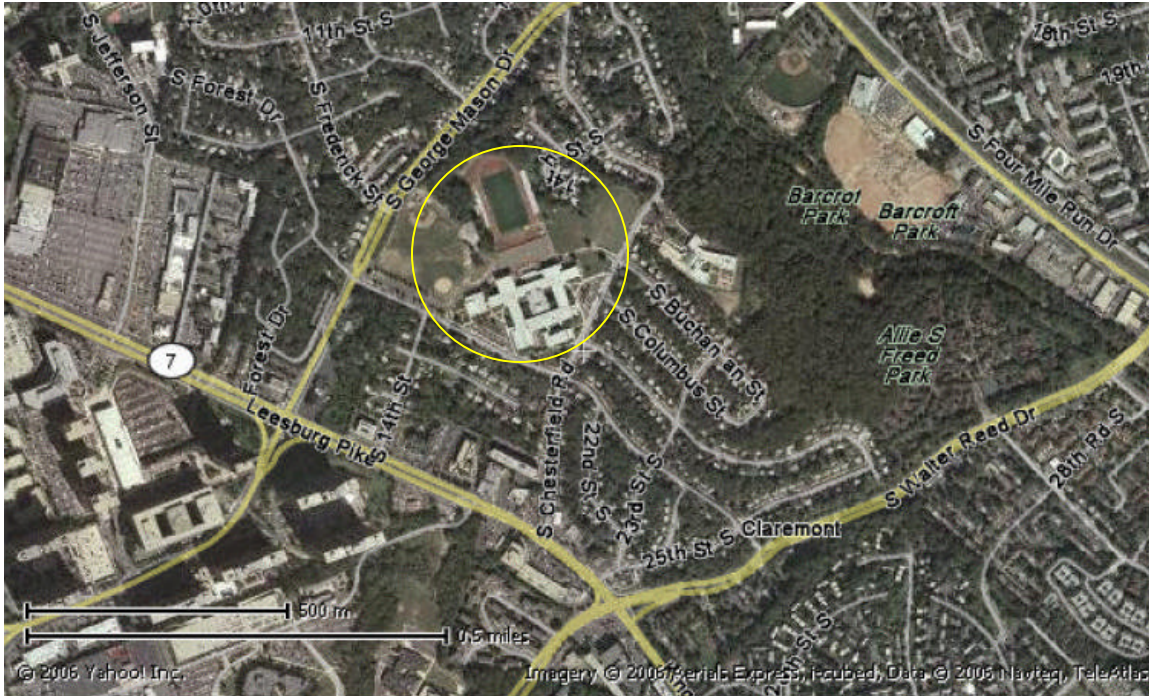

## Directions to [Wakefield High School](#)

4901 S. Chesterfield Rd.

Arlington, VA 22206

All parking and accessible entrances to the Fair are on Dinwiddie Street.

From 395:

- Take the King St. exit (Rt. 7).
- Veer toward Rt. 7 West
- Right on S. Chesterfield Rd.
- Take a left on Dinwiddie to get to parking and accessible Fair entrances.

Facing the building, the cafeteria is on your right, and the gym is on your left.

Project check-in will be located in front of the gym.