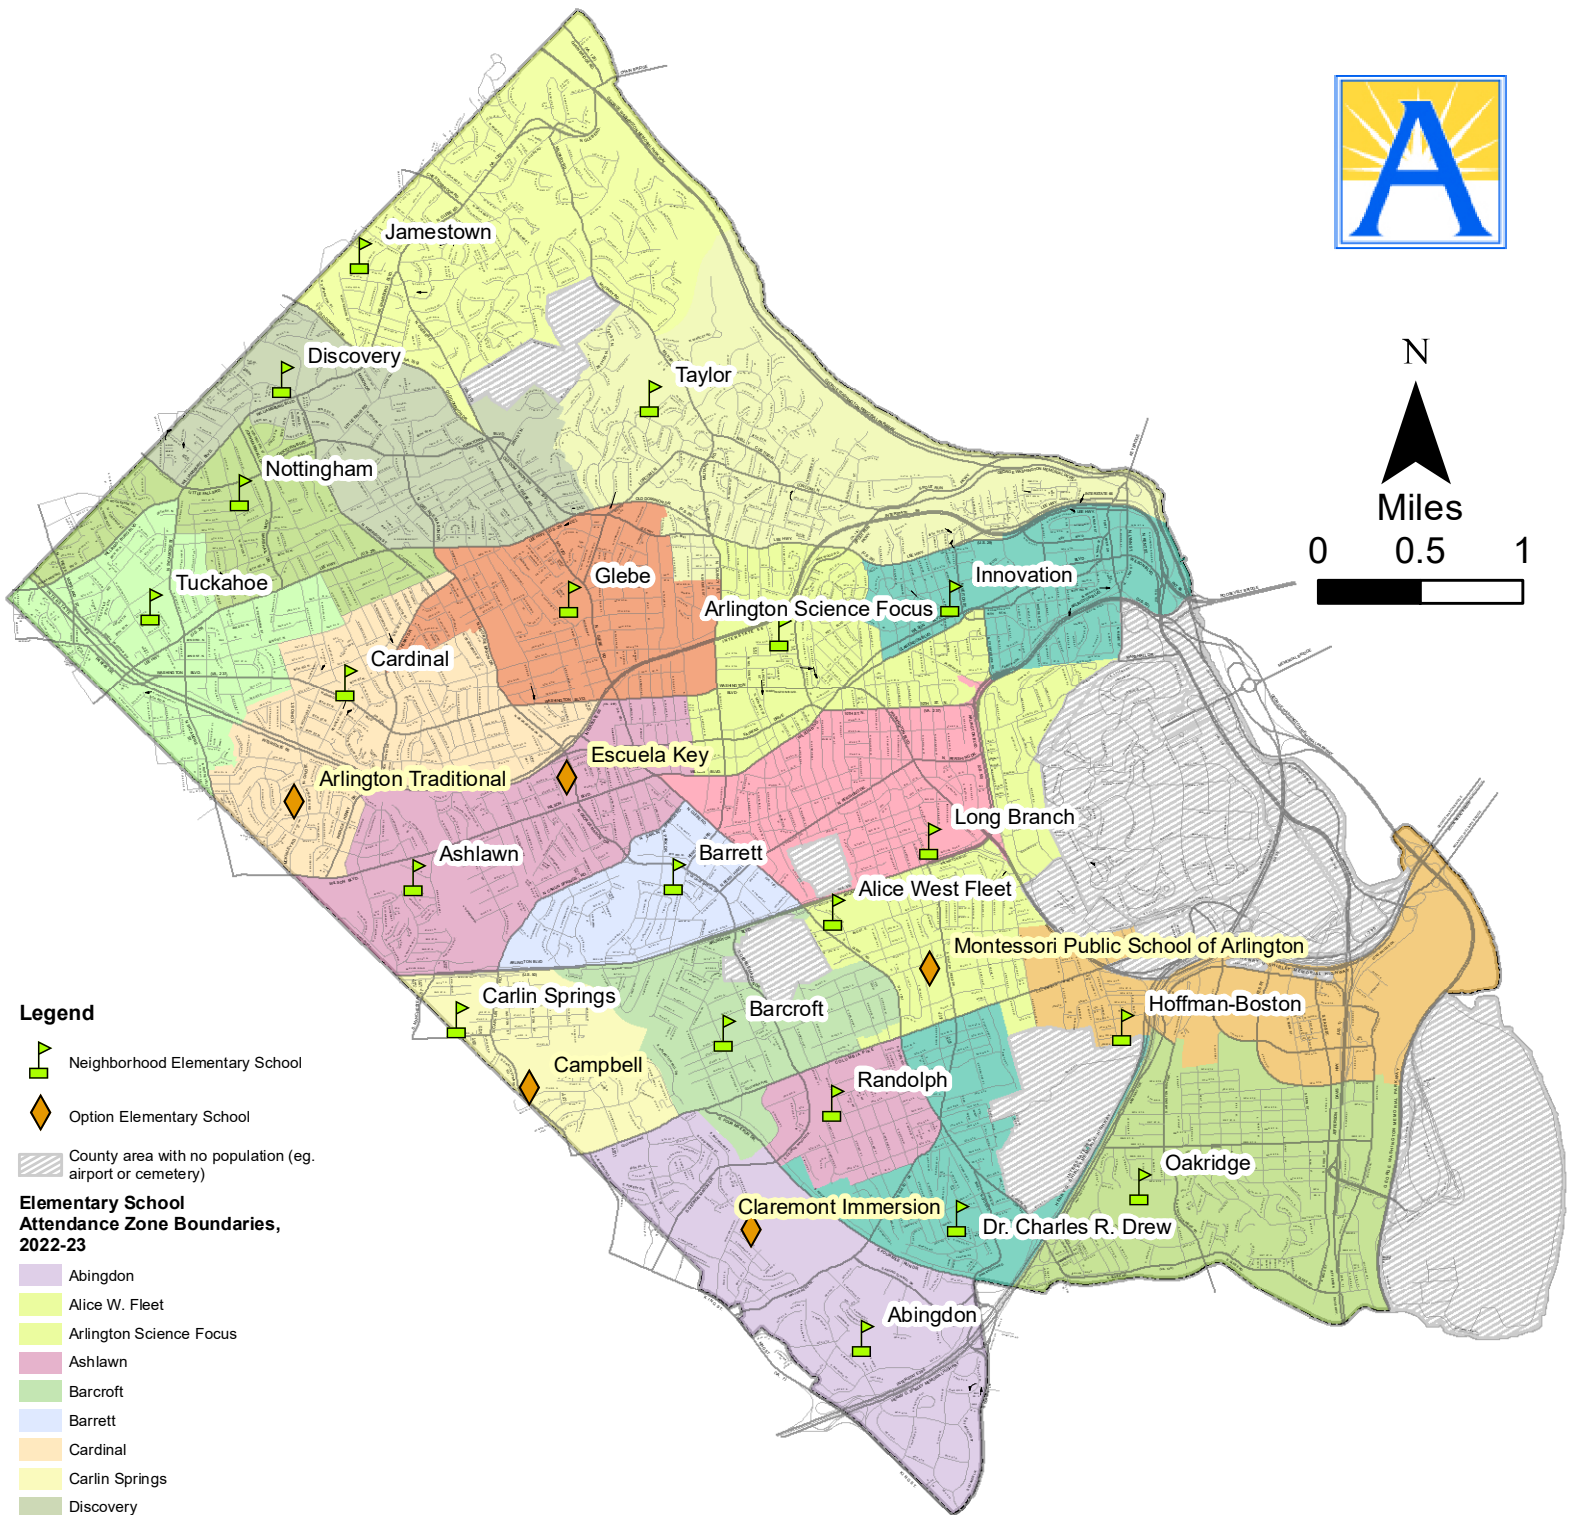

# Elementary School Locations and Attendance Zone Boundaries for School Year 2022-23

**Legend**

- Neighborhood Elementary School
- Option Elementary School
- County area with no population (eg. airport or cemetery)

**Elementary School Attendance Zone Boundaries, 2022-23**

- Abingdon
- Alice W. Fleet
- Arlington Science Focus
- Ashlawn
- Barcroft
- Barrett
- Cardinal
- Carlin Springs
- Discovery
- Dr. Charles R. Drew
- Glebe
- Hoffman-Boston
- Innovation
- Jamestown
- Long Branch
- Nottingham
- Oakridge
- Randolph
- Taylor
- Tuckahoe

Please contact the Department of School and Community Relations with any questions at 703-228-6005.

**Notes:**  
 - This map reflects the attendance zone boundaries adopted by the School Board on December 3, 2020.  
 For more information, visit: <https://www.apsva.us/engage/fall2020elementaryboundaries/>