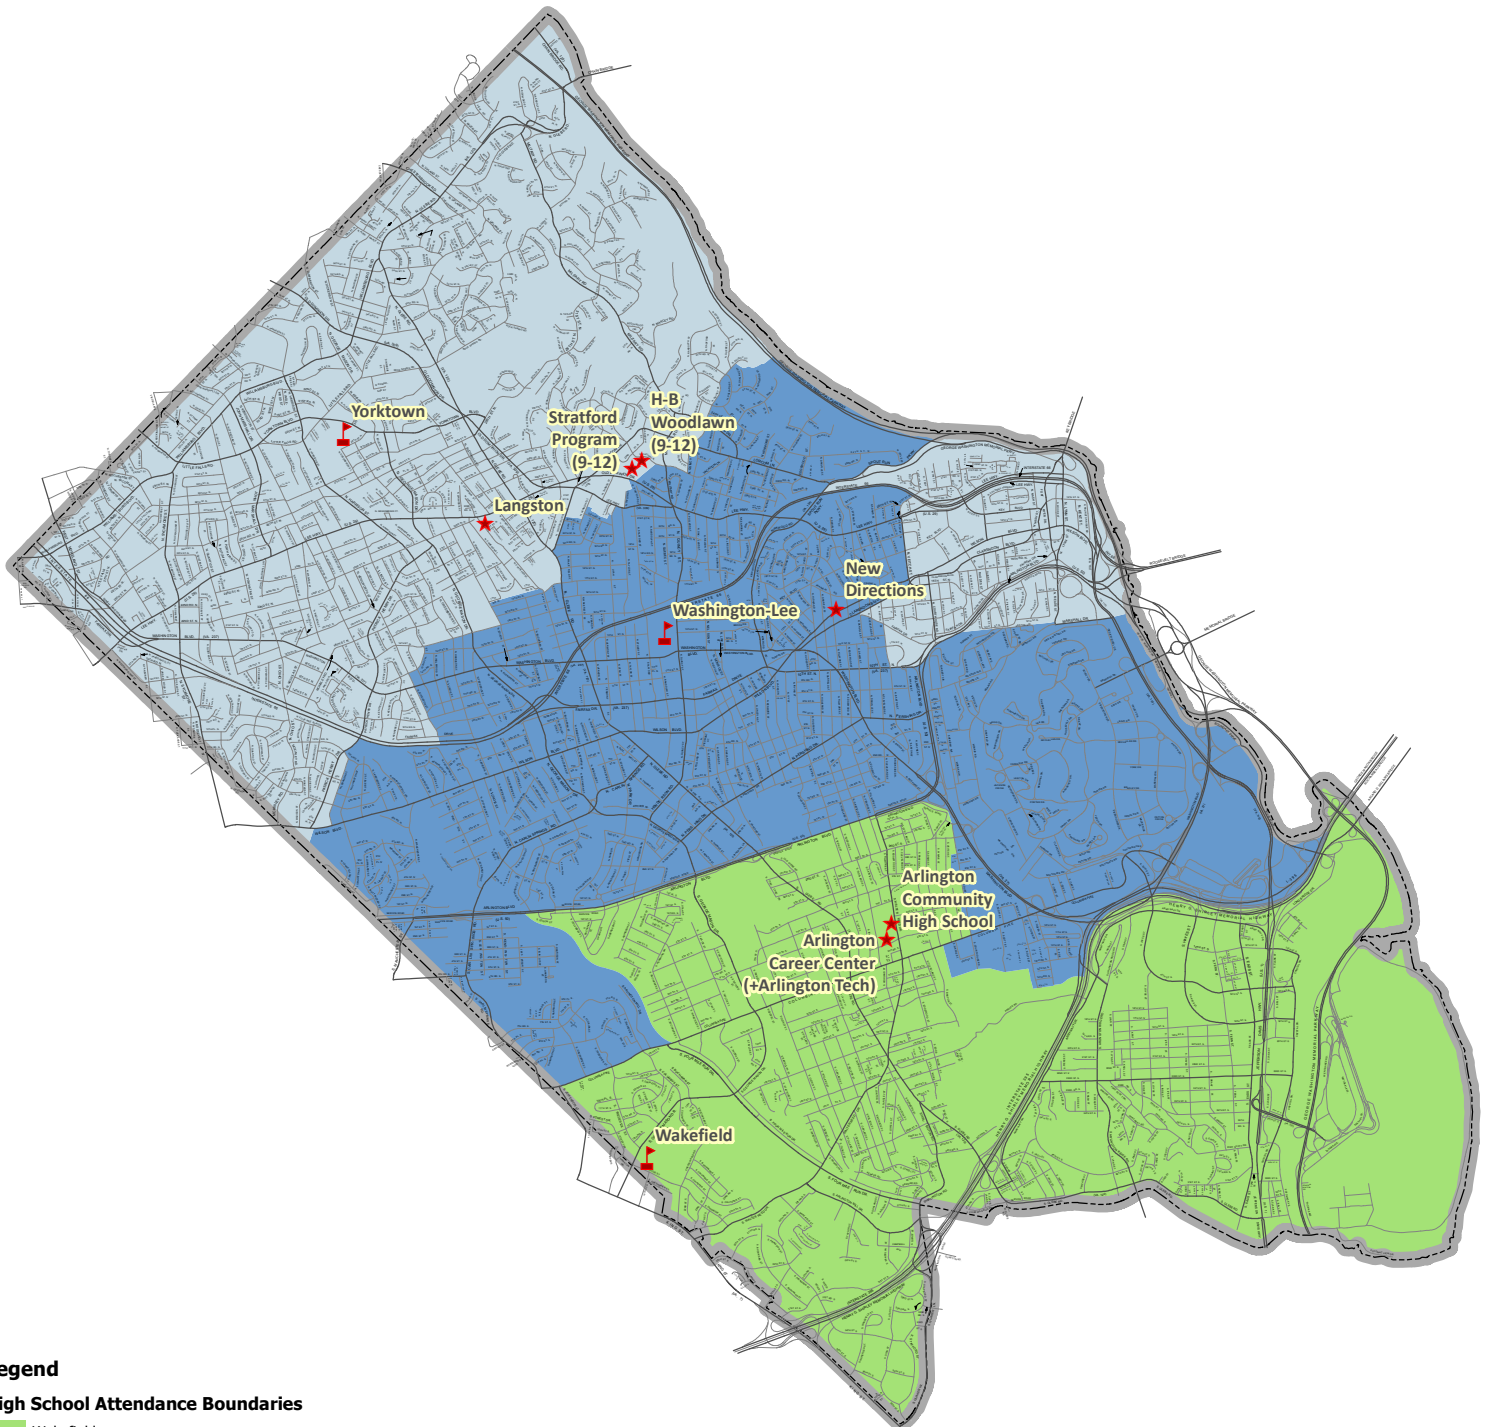

# High School Attendance Boundaries

**Legend**

**High School Attendance Boundaries**

- Wakefield
- Washington-Lee
- Yorktown
- Arlington County Boundary
- ★ Area High School
- ▶ Neighborhood High School
- Minor Road
- Major Road

Miles

**Note:**  
 To determine your neighborhood school using our searchable boundary locator, go to the "Registration" section of the APS website, [www.apsva.us](http://www.apsva.us).  
 For more information, contact School and Community Relations @ 703-228-6000.