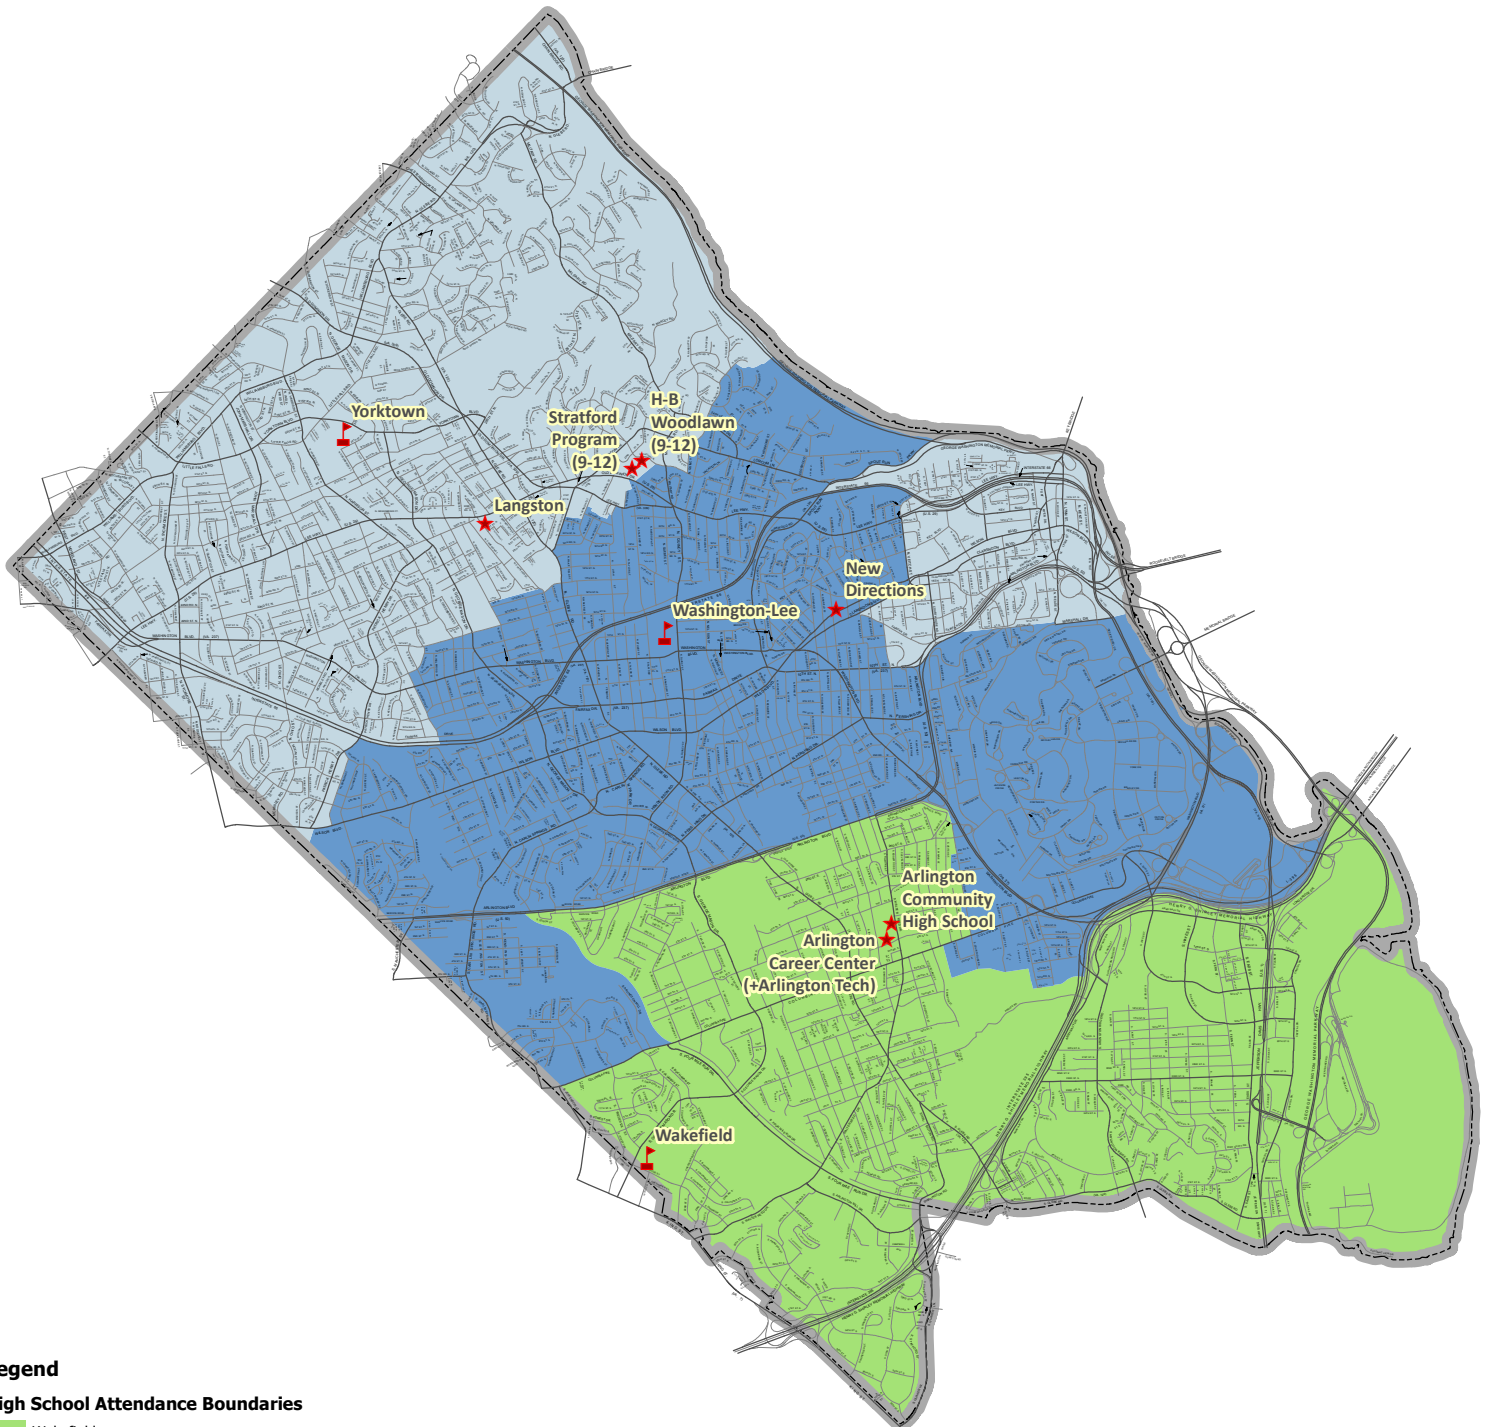

# High School Attendance Boundaries 2016

**Legend**

**High School Attendance Boundaries**

- Wakefield
- Washington-Lee
- Yorktown
- Arlington County Boundary
- ★ Area High School
- ▶ Neighborhood High School
- Minor Road
- Major Road

Miles

**Note:**  
 To determine your neighborhood school using our searchable boundary locator, go to the "Registration" section of the APS website, [www.apsva.us](http://www.apsva.us).  
 For more information, contact School and Community Relations @ 703-228-6000.