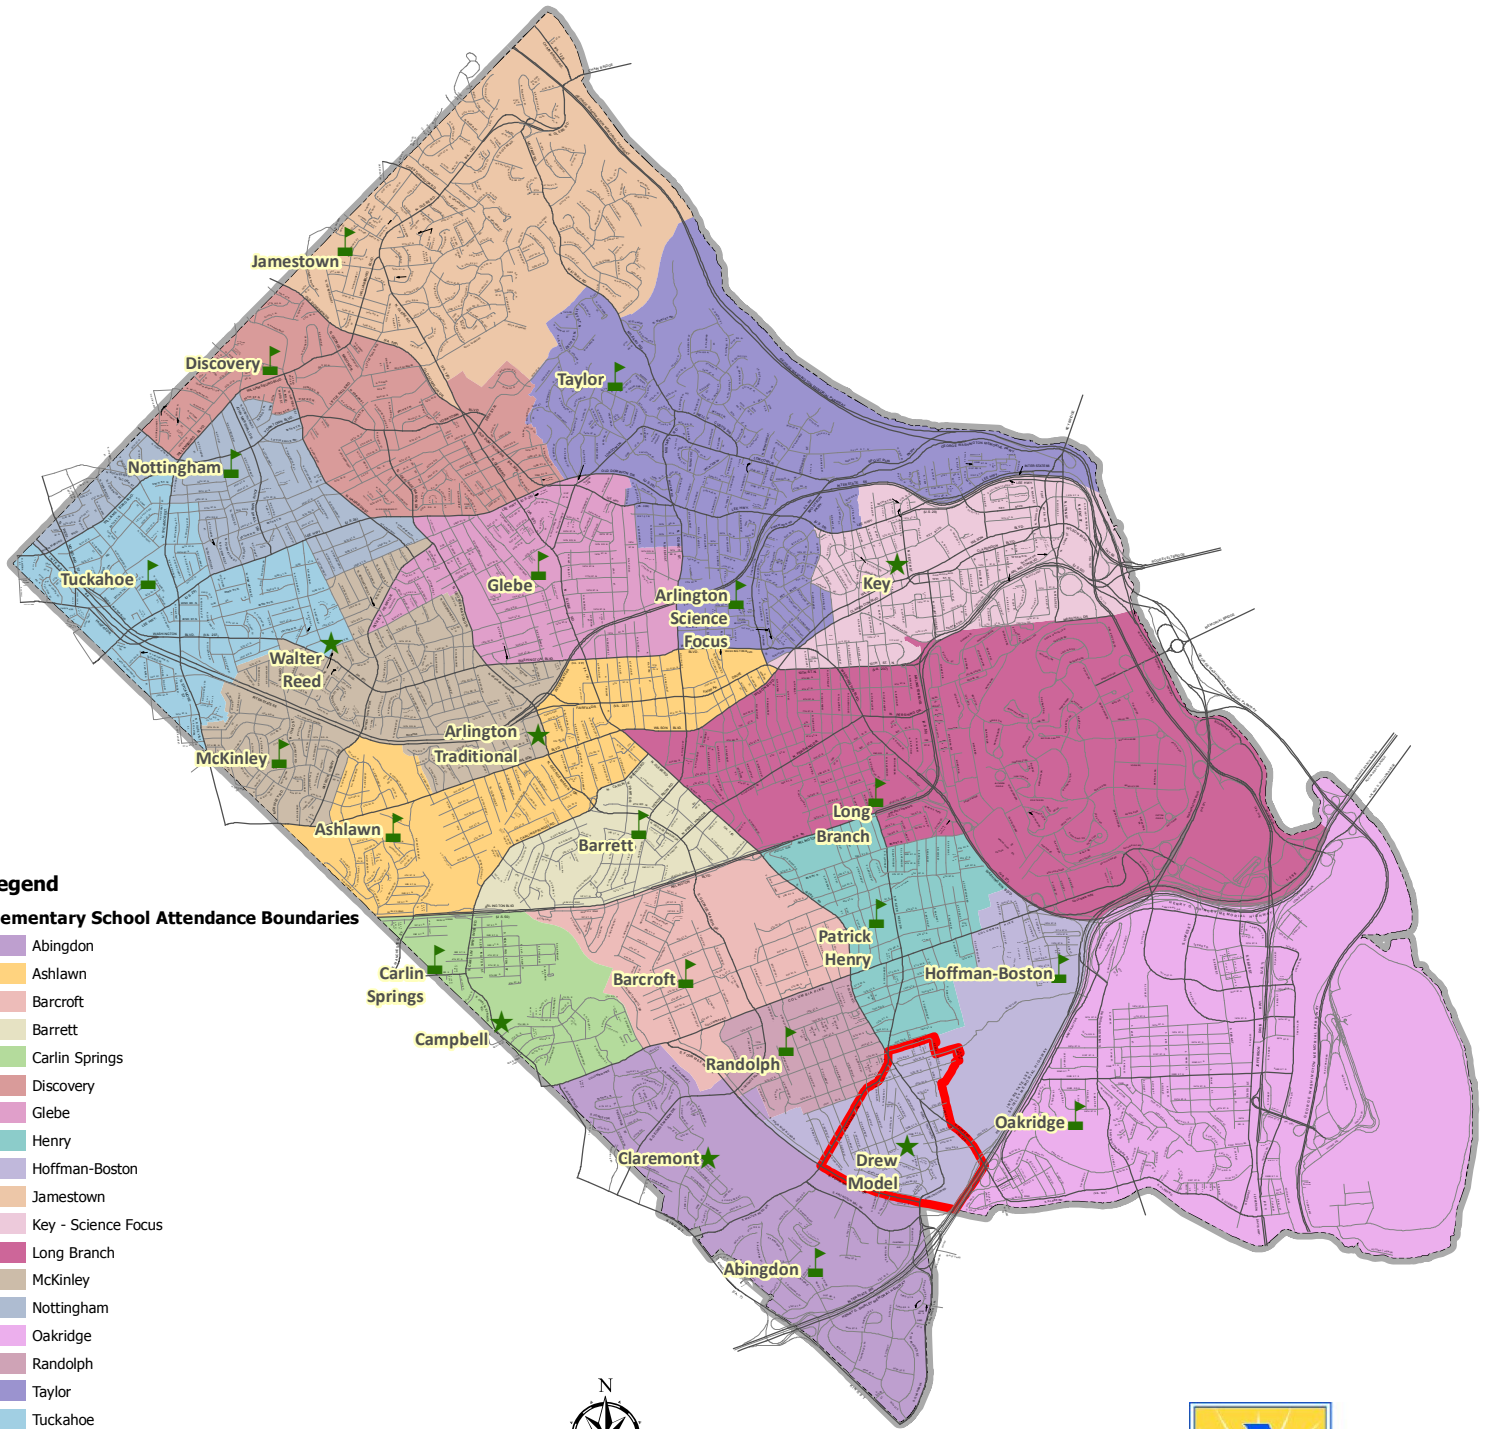

# Elementary School Locations and Boundaries For School Year 2017-2018

## Legend

### Elementary School Attendance Boundaries

- Abingdon
- Ashlawn
- Barcroft
- Barrett
- Carlin Springs
- Discovery
- Glebe
- Henry
- Hoffman-Boston
- Jamestown
- Key - Science Focus
- Long Branch
- McKinley
- Nottingham
- Oakridge
- Randolph
- Taylor
- Tuckahoe

### Other Map Features

- Nauck Civic Association\*
- Arlington County Boundary
- Area Elementary School
- Neighborhood Elementary School
- Minor Road
- Major Road

Attendance area boundaries as passed by the School Board on January 22, 2015.