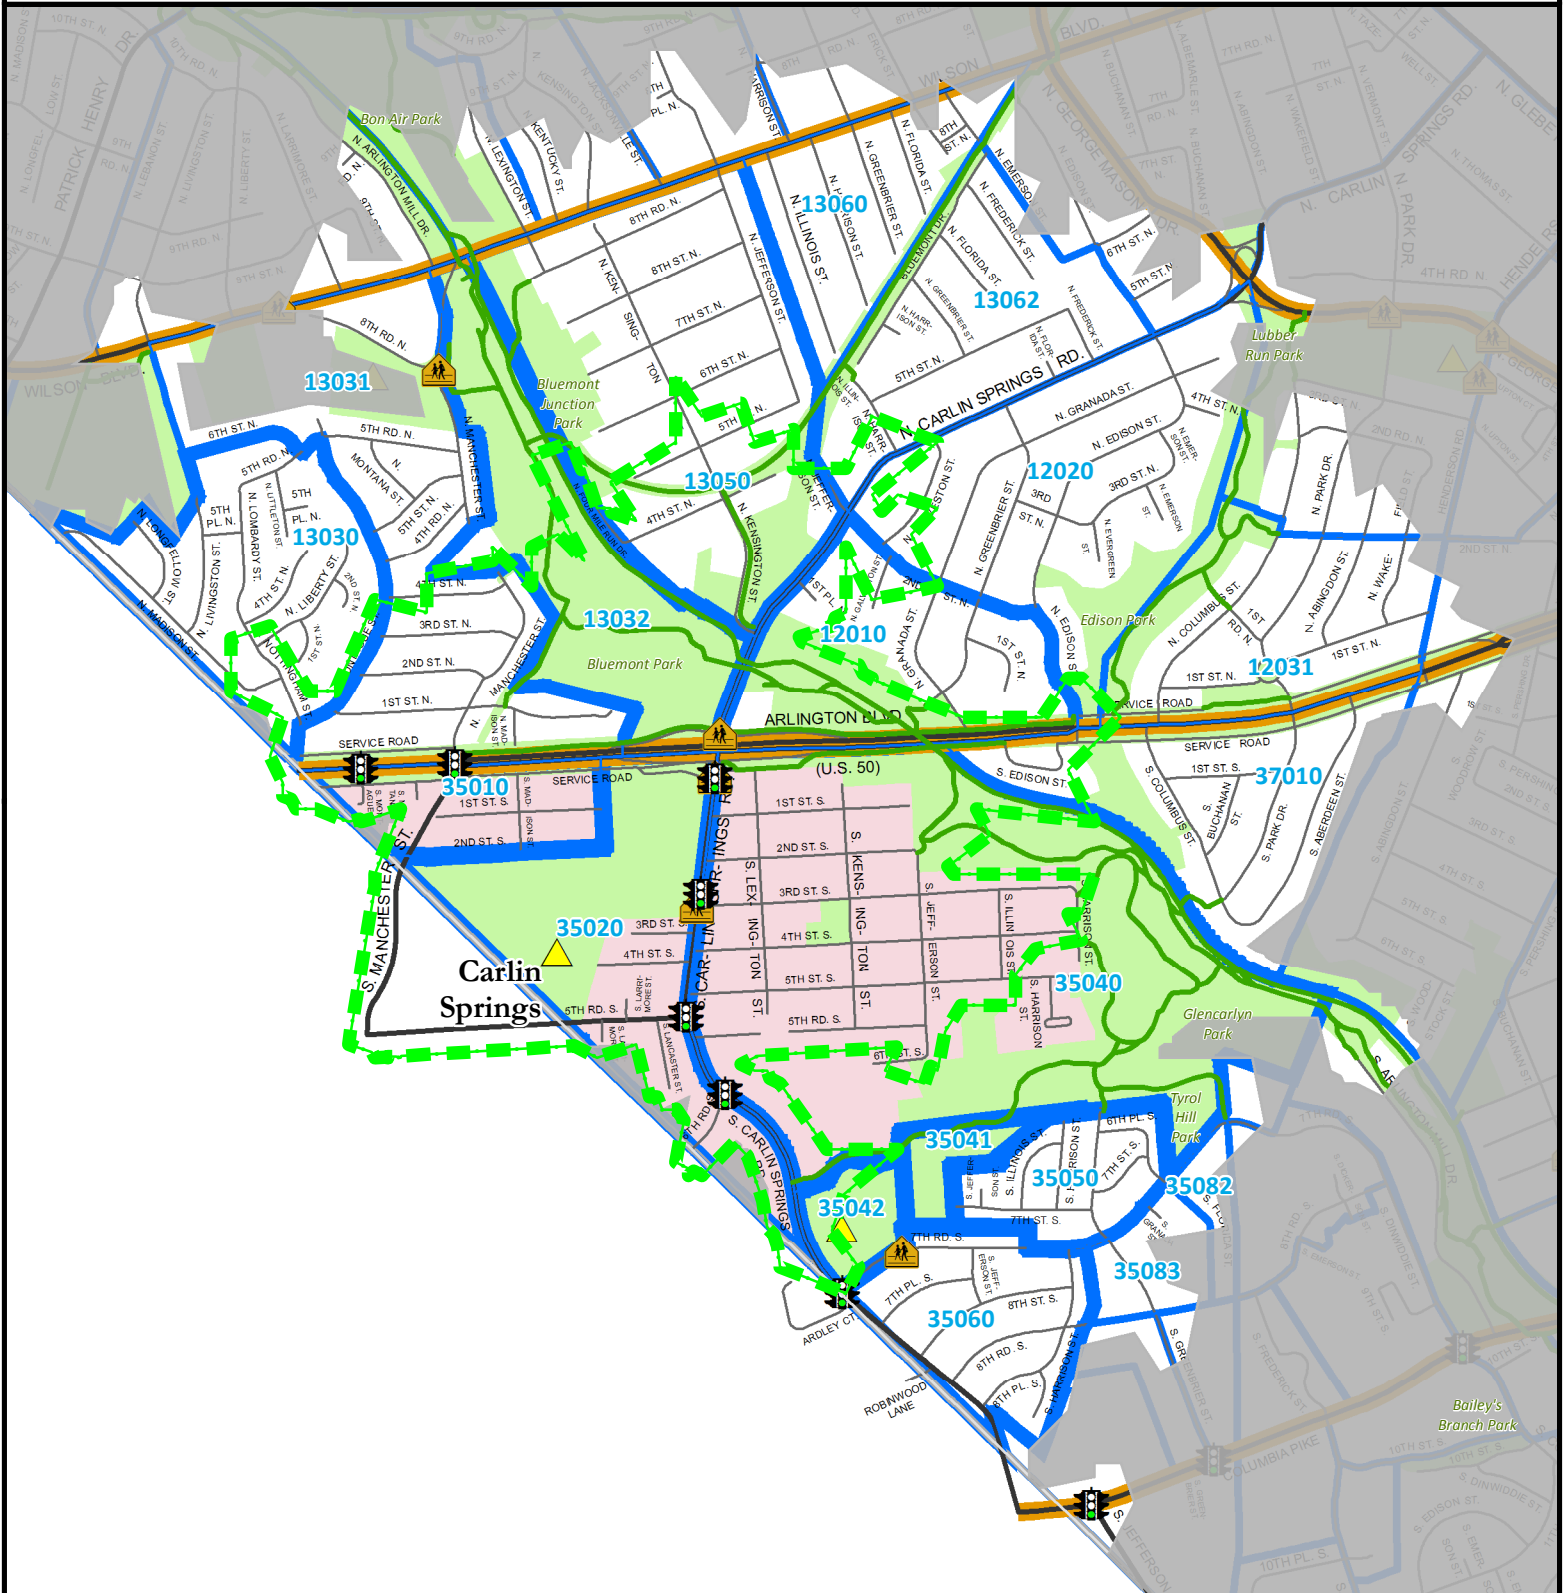

Carlin Springs Elementary School Walk Zone

- One Mile Per Policy APS PIP 50-5.1
- Walk Zone Not Eligible for Bus Service
- Walk Zone Expansion (NONE) Not Eligible for Bus Service
- Half-Mile Walk Shed
- Street Crossing Designation Only Middle and High School Students may Cross*
- No Grade Levels may Cross*

- ### Other Map Features
- ARL County Boundary
 - Planning Units
 - Elementary School
 - Crossing Guard
 - Signalized Crossing
 - Off-Street Trail

Disclaimer: This document is a working draft and is provided for information and discussion only. The information contained herein is subject to change.