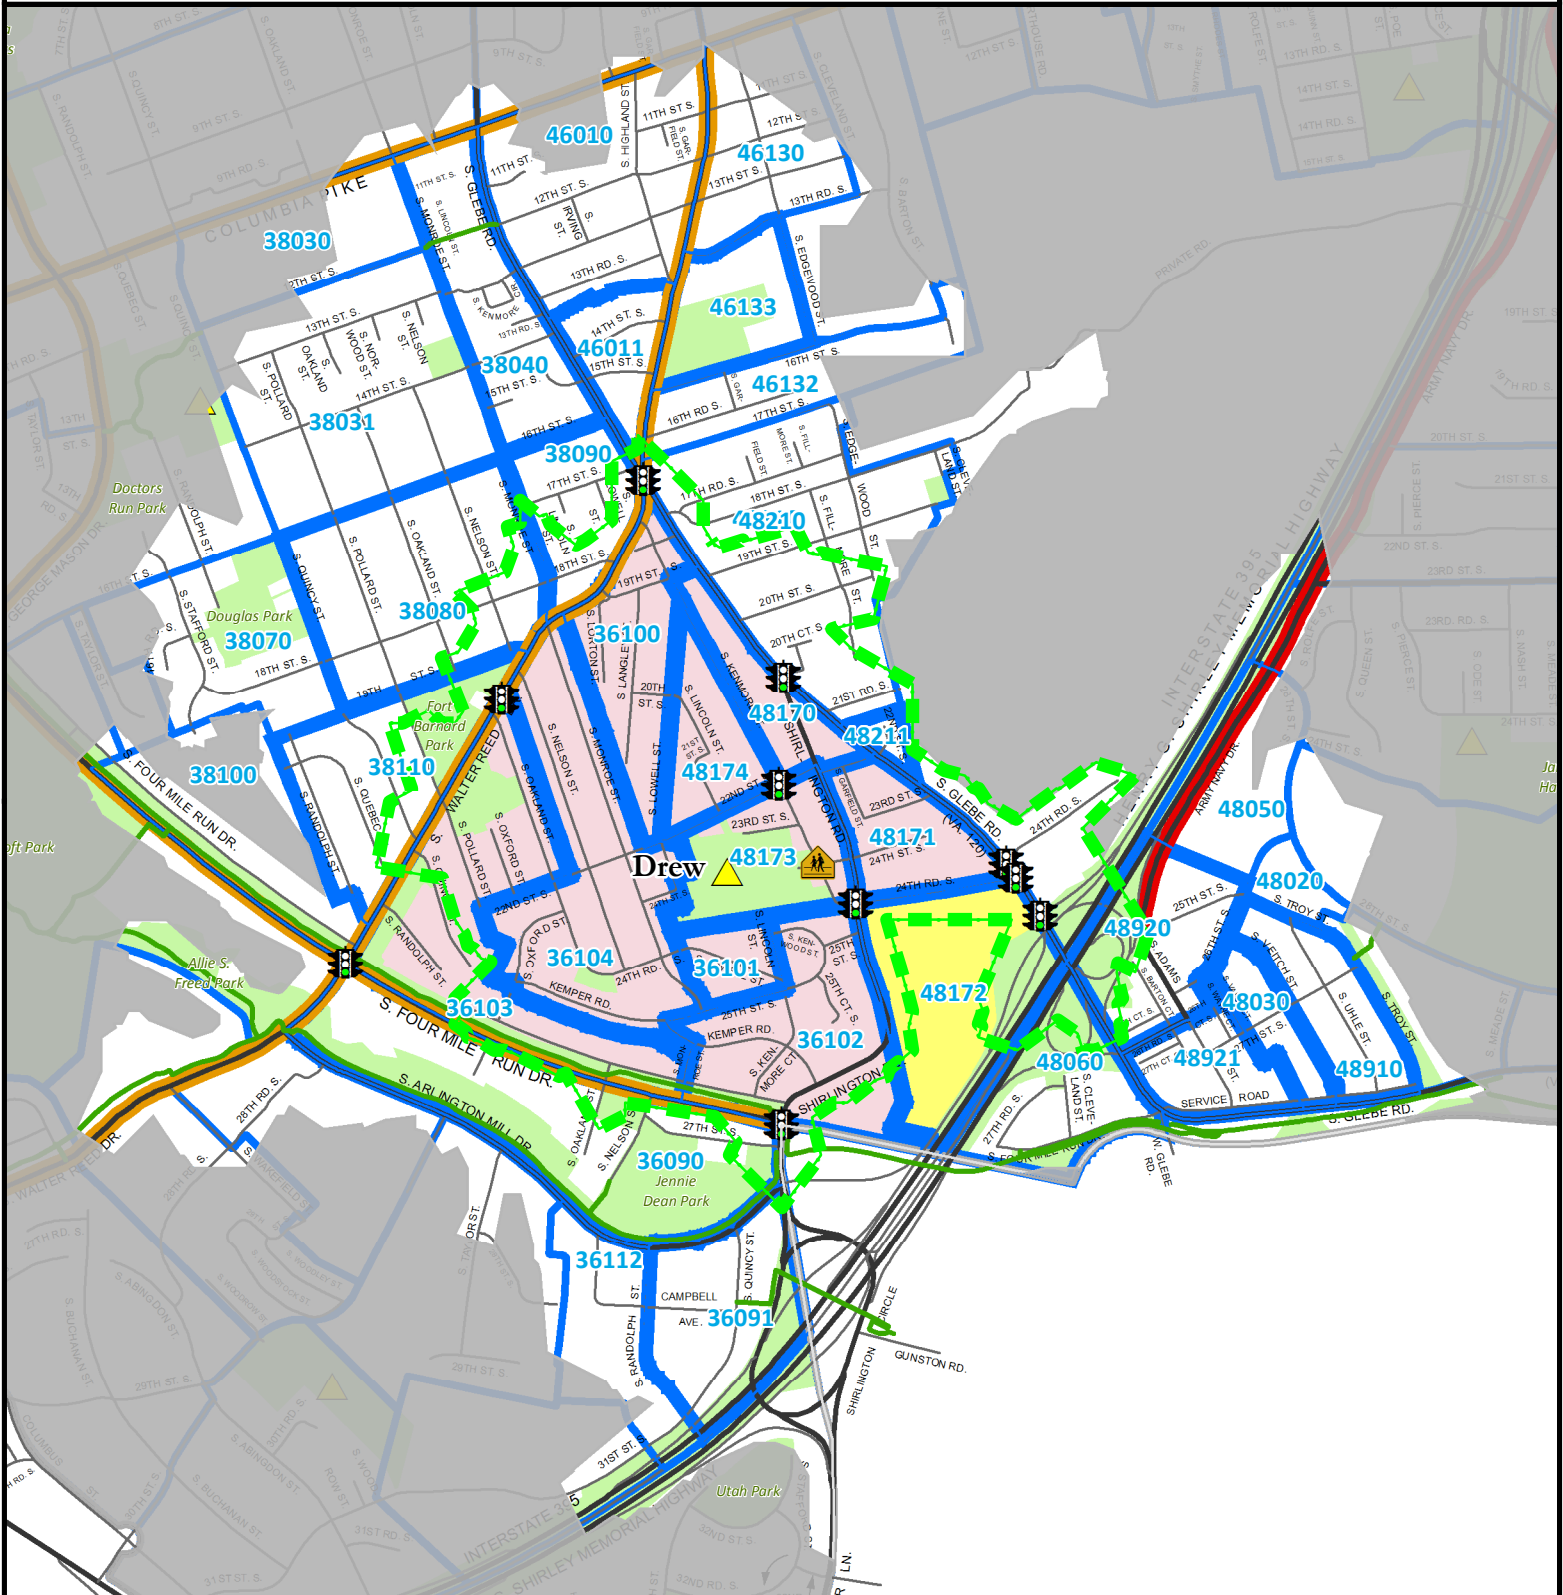

Drew Elementary School Walk Zone

- One Mile Per Policy APS PIP 50-5.1
- Walk Zone Not Eligible for Bus Service
- Walk Zone Expansion Not Eligible for Bus Service
- Half-Mile Walk Shed
- **Street Crossing Designation**
- Only Middle and High School Students may Cross*
- No Grade Levels may Cross*

1. **Other Map Features**
2. ARL County Boundary
   - Planning Units
   - Elementary School
   - Crossing Guard
   - Signalized Crossing
   - Off-Street Trail