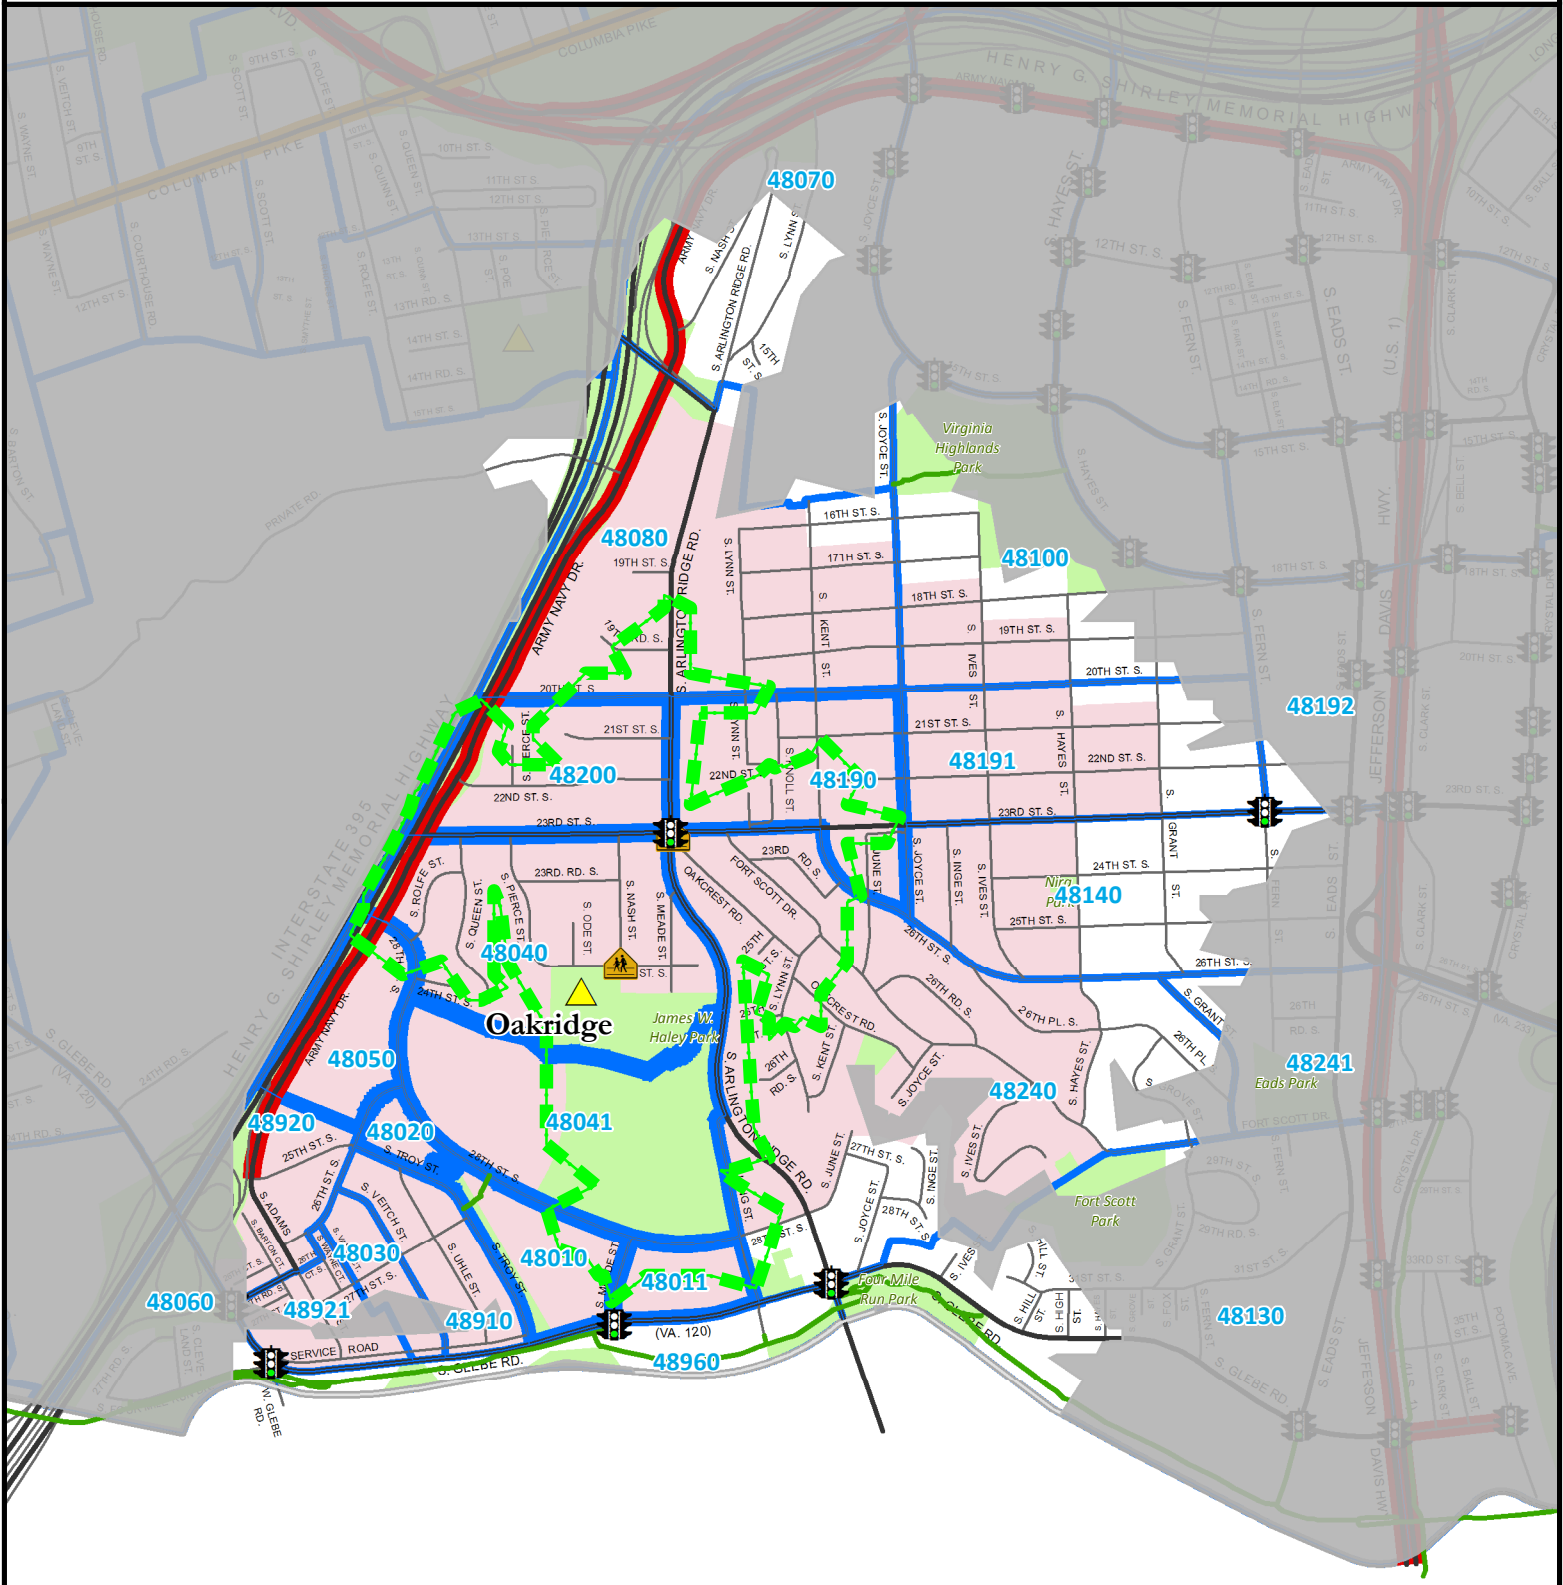

Oakridge Elementary School Walk Zone

- One Mile Per Policy APS PIP 50-5.1
- Walk Zone Not Eligible for Bus Service
- Walk Zone Expansion (NONE) Not Eligible for Bus Service
- Half-Mile Walk Shed
- Street Crossing Designation**
- Only Middle and High School Students may Cross*
- No Grade Levels may Cross*

- Other Map Features**
- ARL County Boundary
 - Planning Units
 - Elementary School
 - Crossing Guard
 - Signalized Crossing
 - Off-Street Trail

4/9/2018

0 1,320 Feet

Disclaimer: This document is a working draft and is provided for information and discussion only. The information contained herein is subject to change.