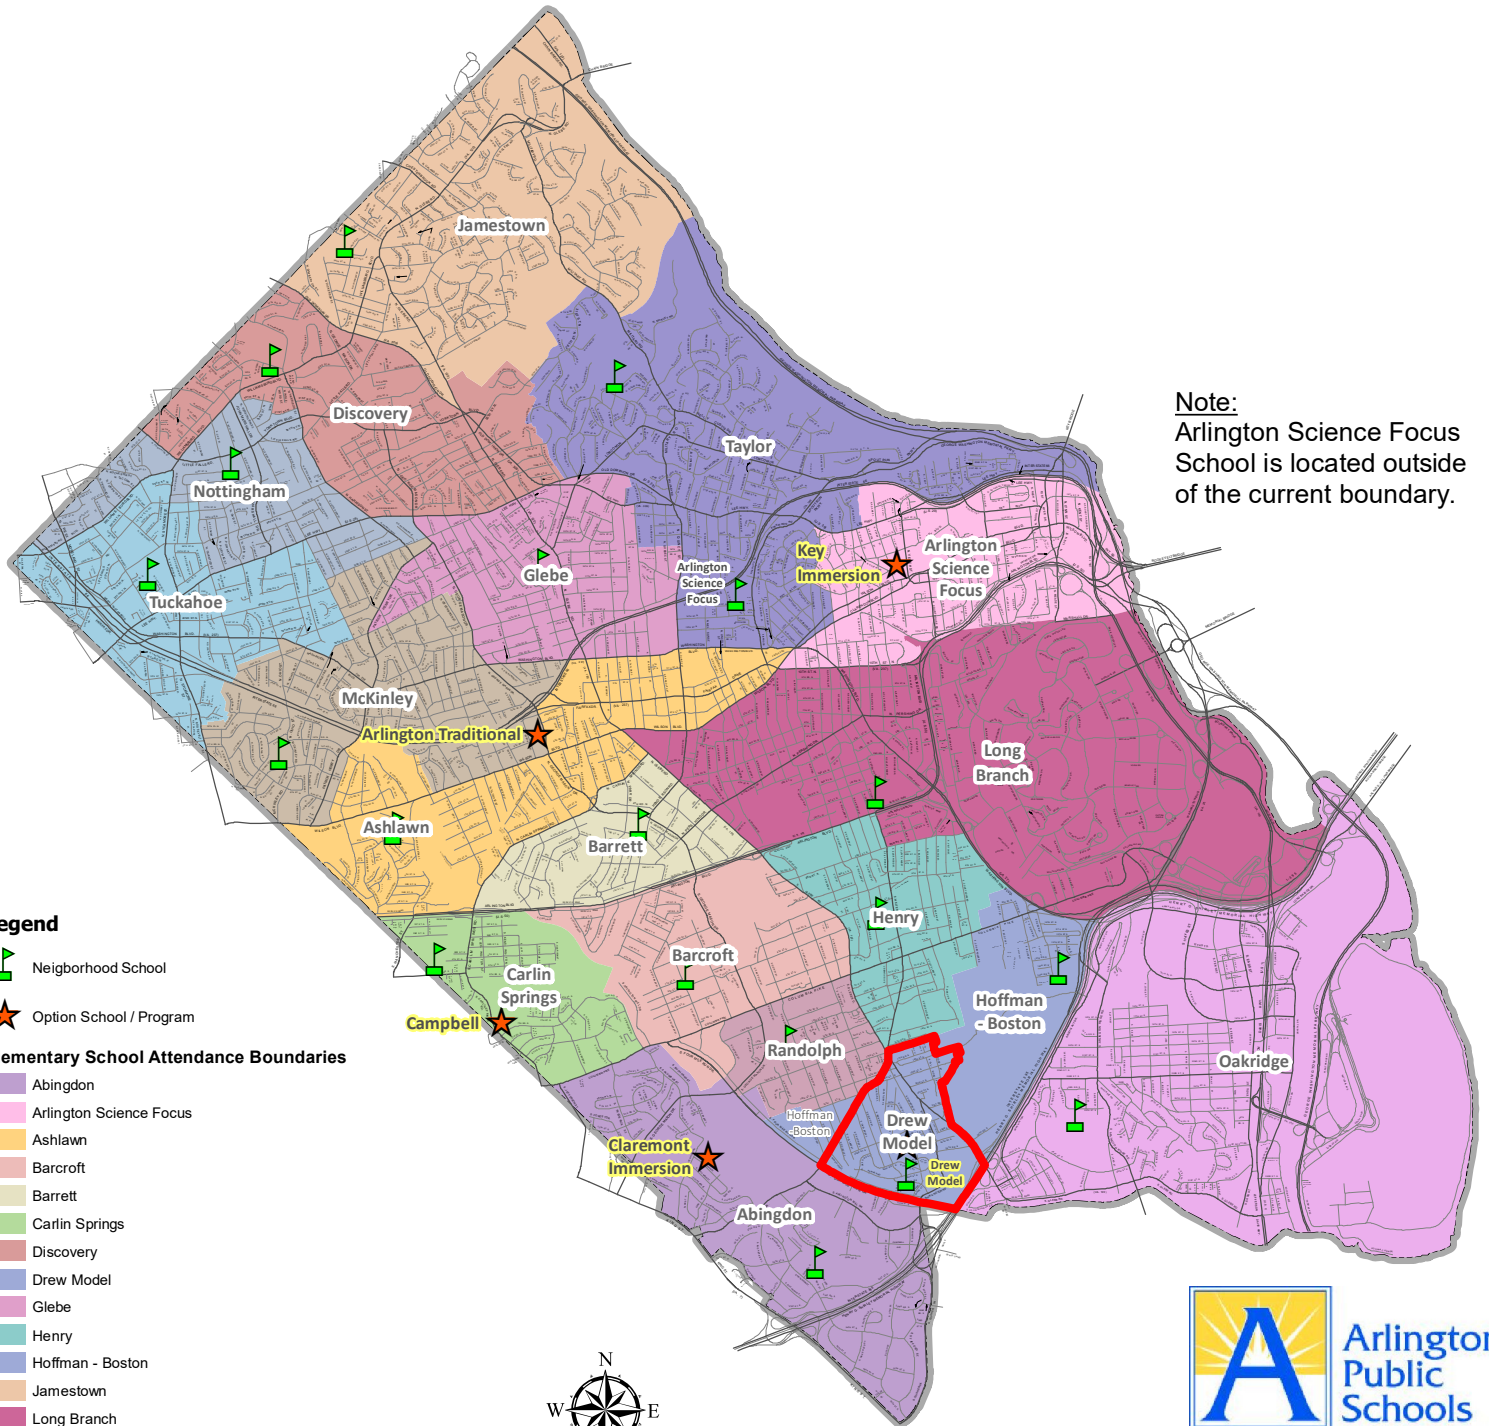

Elementary School Locations and Boundaries For School Year 2018-2019

Note:
Arlington Science Focus School is located outside of the current boundary.

Legend

- Neighborhood School
- Option School / Program

Elementary School Attendance Boundaries

- Abingdon
- Arlington Science Focus
- Ashlawn
- Barcroft
- Barrett
- Carlin Springs
- Discovery
- Drew Model
- Glebe
- Henry
- Hoffman - Boston
- Jamestown
- Long Branch
- McKinley
- Nottingham
- Oakridge
- Randolph
- Taylor
- Tuckahoe

Arlington County Boundary

Note:
The red outlined polygon is the Nauck Civic Association. Students residing within the Nauck Civic Association may enroll in Drew Model or Hoffman-Boston.

Note:
Attendance area boundaries as passed by the School Board on January 22, 2015 as well as the Options and Transfer Policy approved by the School Board on June 1, 2017.