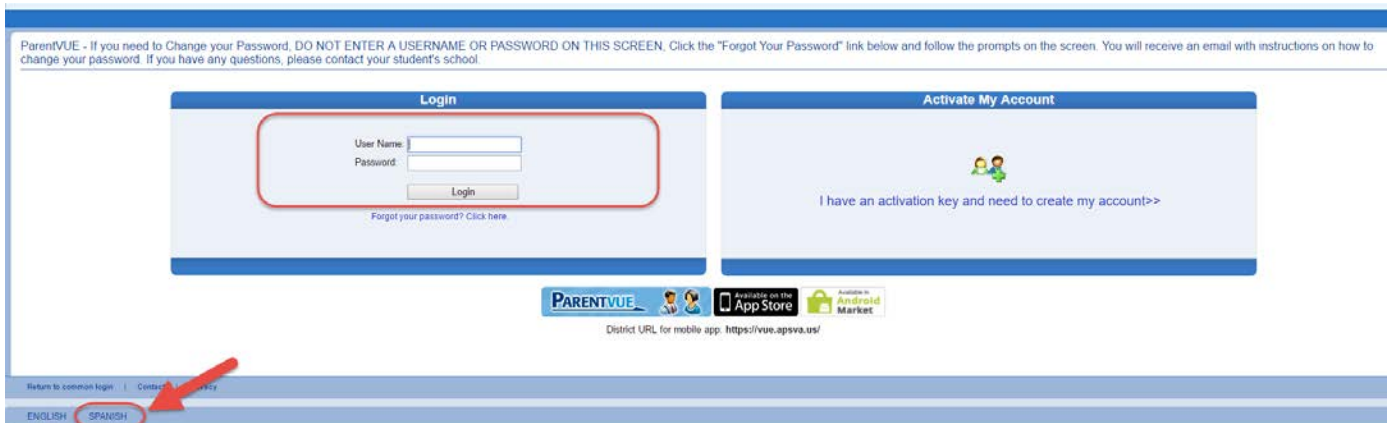

## Accessing ParentVUE

This guide covers accessing ParentVUE from a computer browser.

1. In your web browser go to: <https://vue.apsva.us/>.

**Optional:** If you would like to view the ParentVUE screens in Spanish, click on the word Spanish on the lower left corner of the screen

2. Click on **I am a Parent**.

3. Enter **User Name** and **Password**.

**Optional:** If you would like to view the ParentVUE screens in Spanish, click on the word Spanish on the lower left corner of the screen