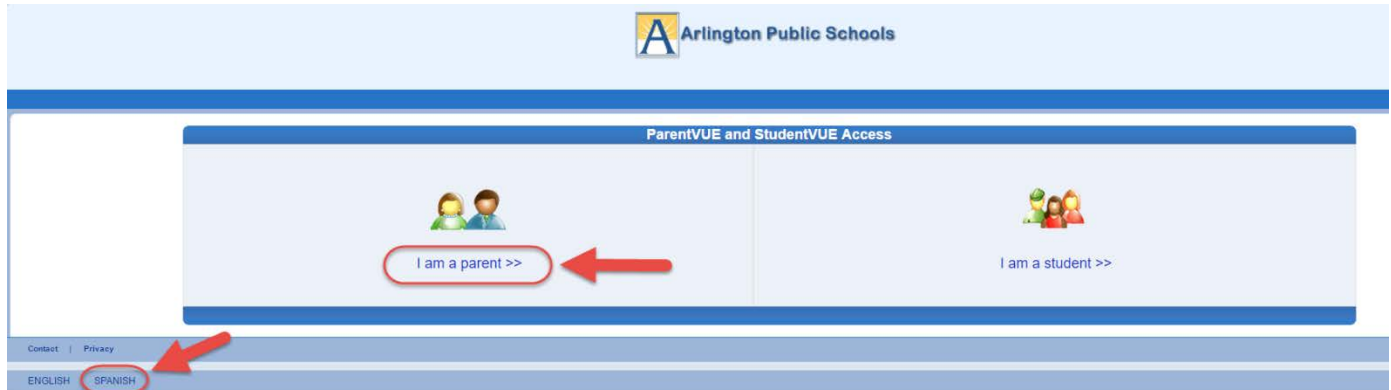

## Accessing ParentVUE

This guide covers accessing ParentVUE from a computer browser.

1. In your web browser go to: <https://vue.apsva.us/>.

**Optional:** If you would like to view the ParentVUE screens in Spanish, click on the word Spanish on the lower left corner of the screen

2. Click on **I am a Parent**.

3. Enter **User Name** and **Password**.

**Optional:** If you would like to view the ParentVUE screens in Spanish, click on the word Spanish on the lower left corner of the screen