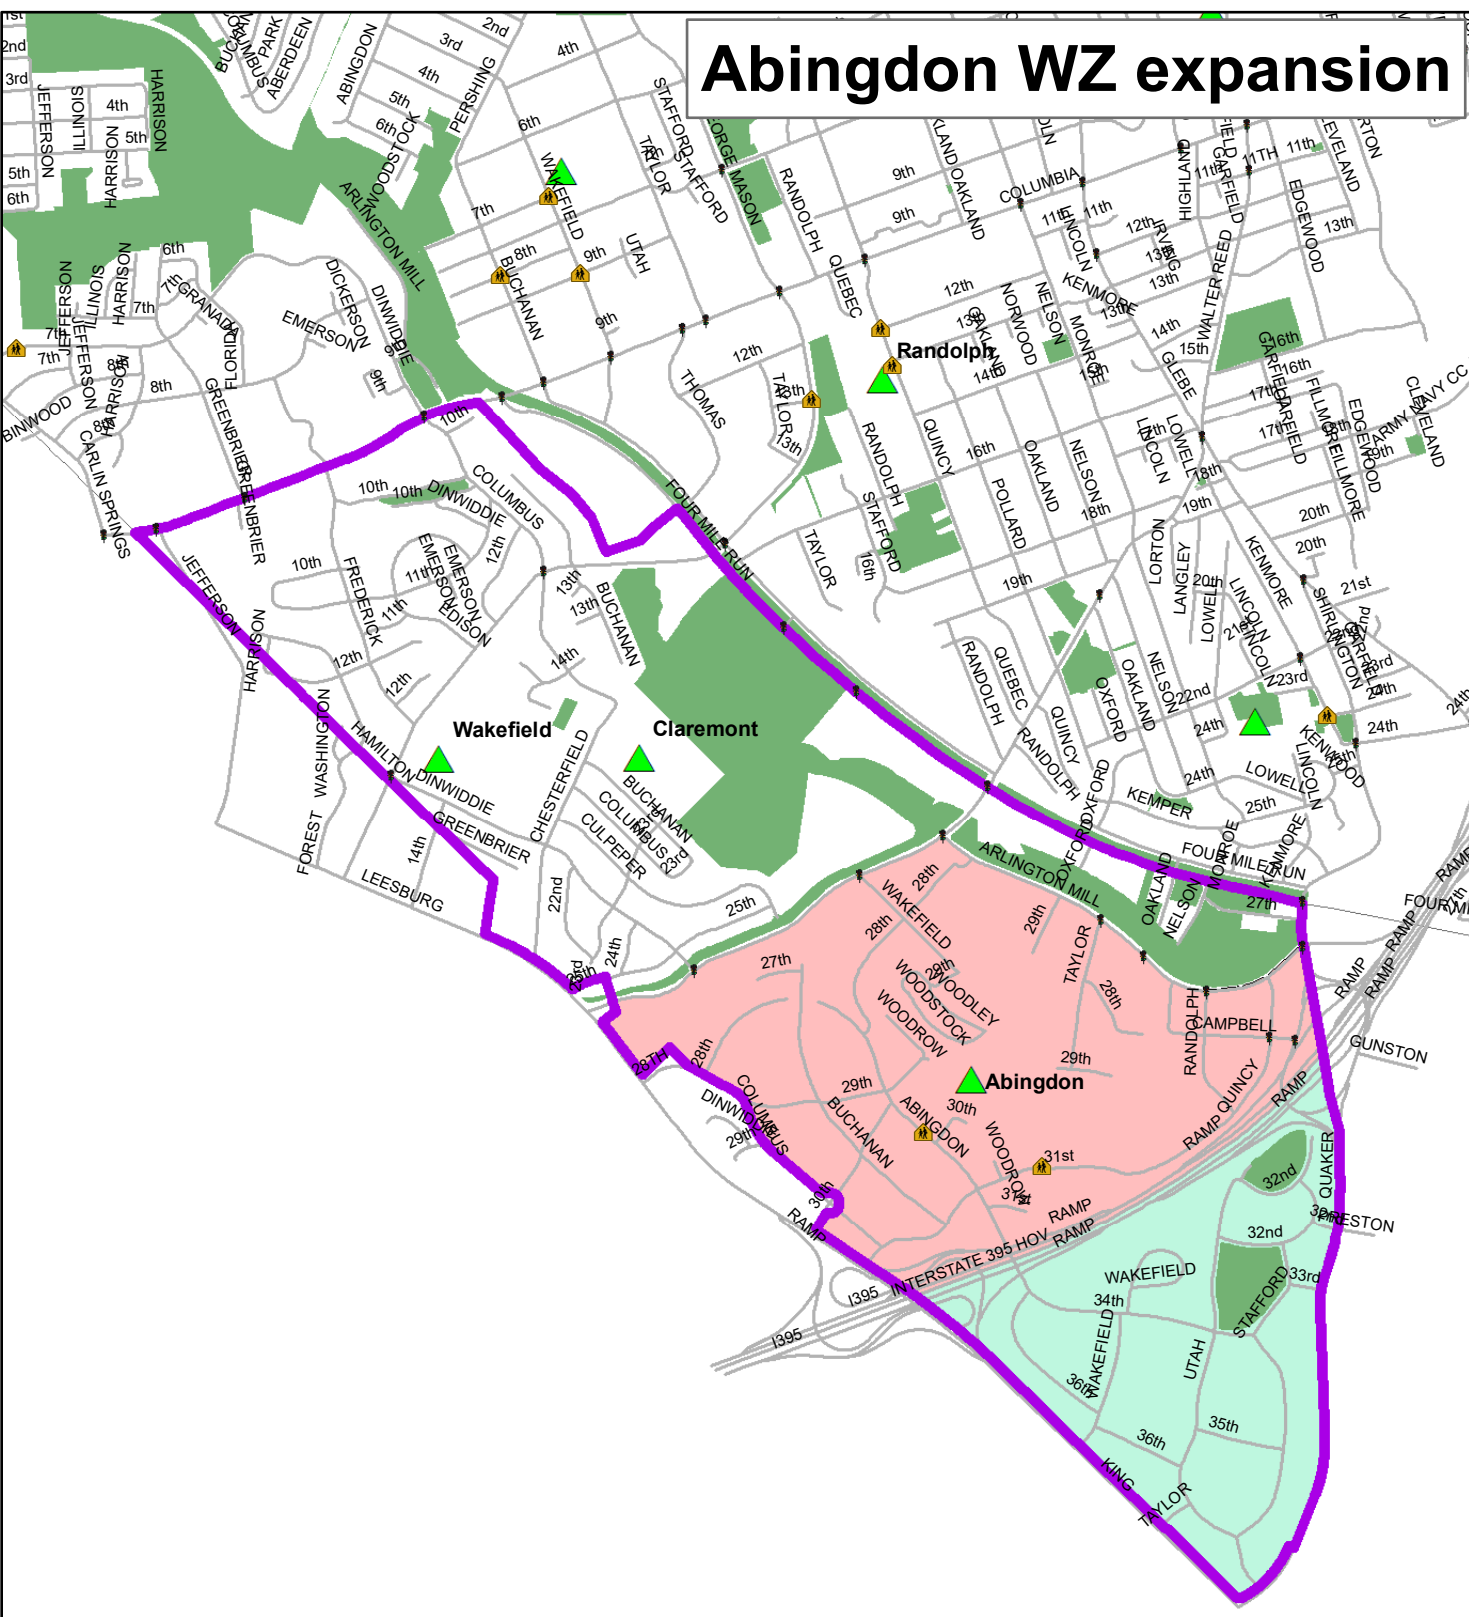

Abingdon WZ expansion

Legend

-  CrossingGuard_Fall_2019
-  Traffic_Signals
-  Schools
-  Existing Walk Zone
-  Expanded Walk Zone area SY20-21
-  ES Boundary