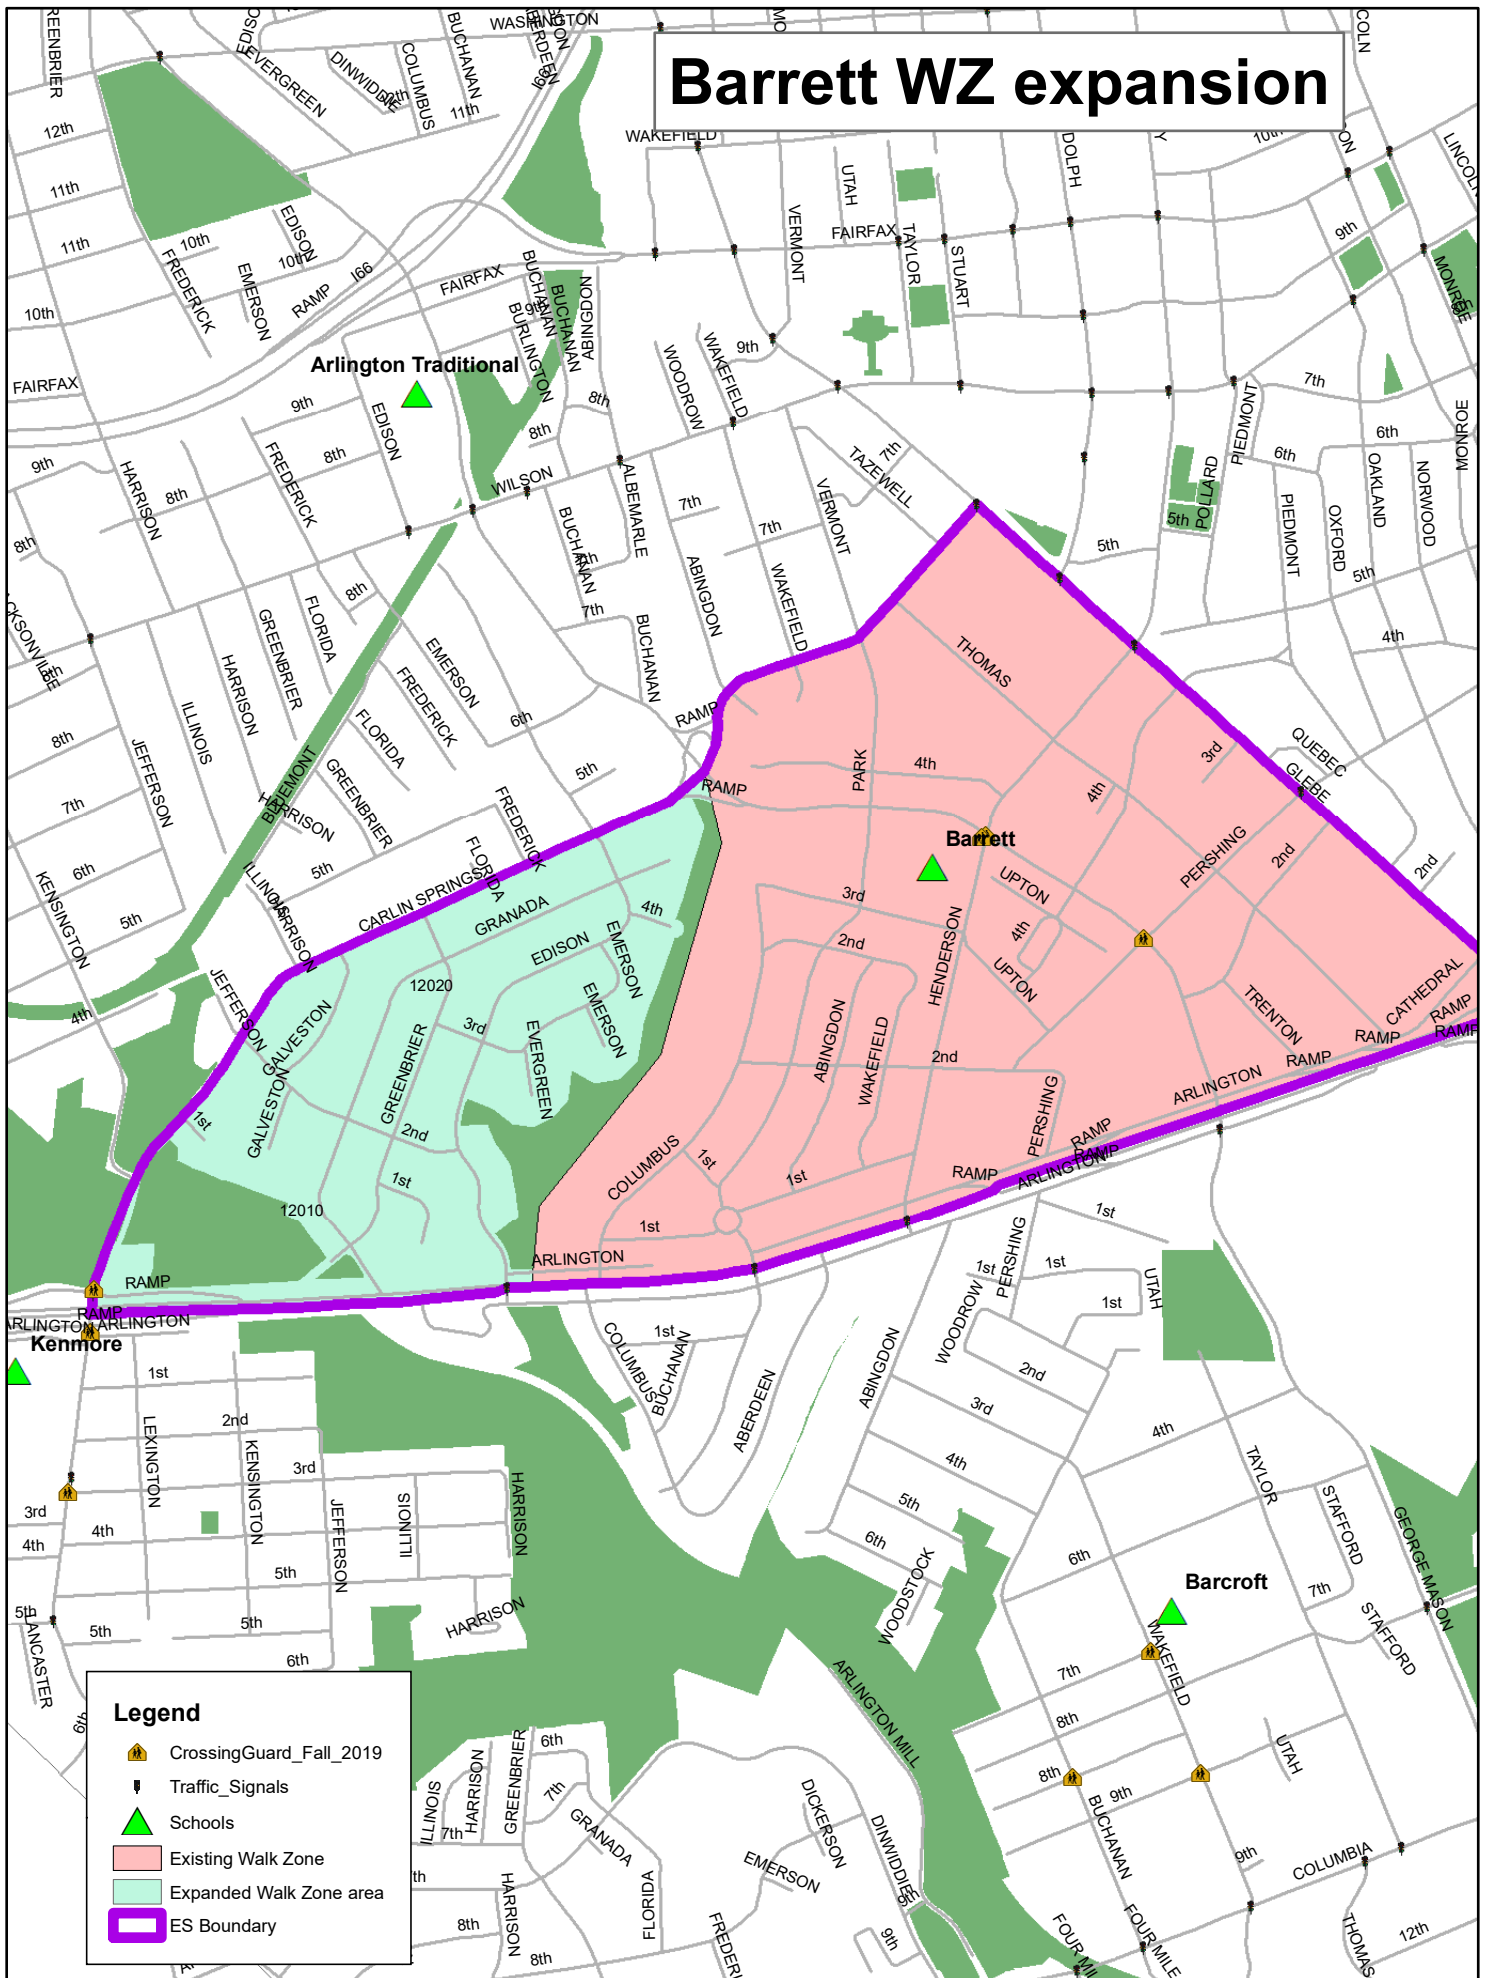

# Barrett WZ expansion

**Legend**

- CrossingGuard\_Fall\_2019
- Traffic\_Signals
- Schools
- Existing Walk Zone
- Expanded Walk Zone area
- ES Boundary