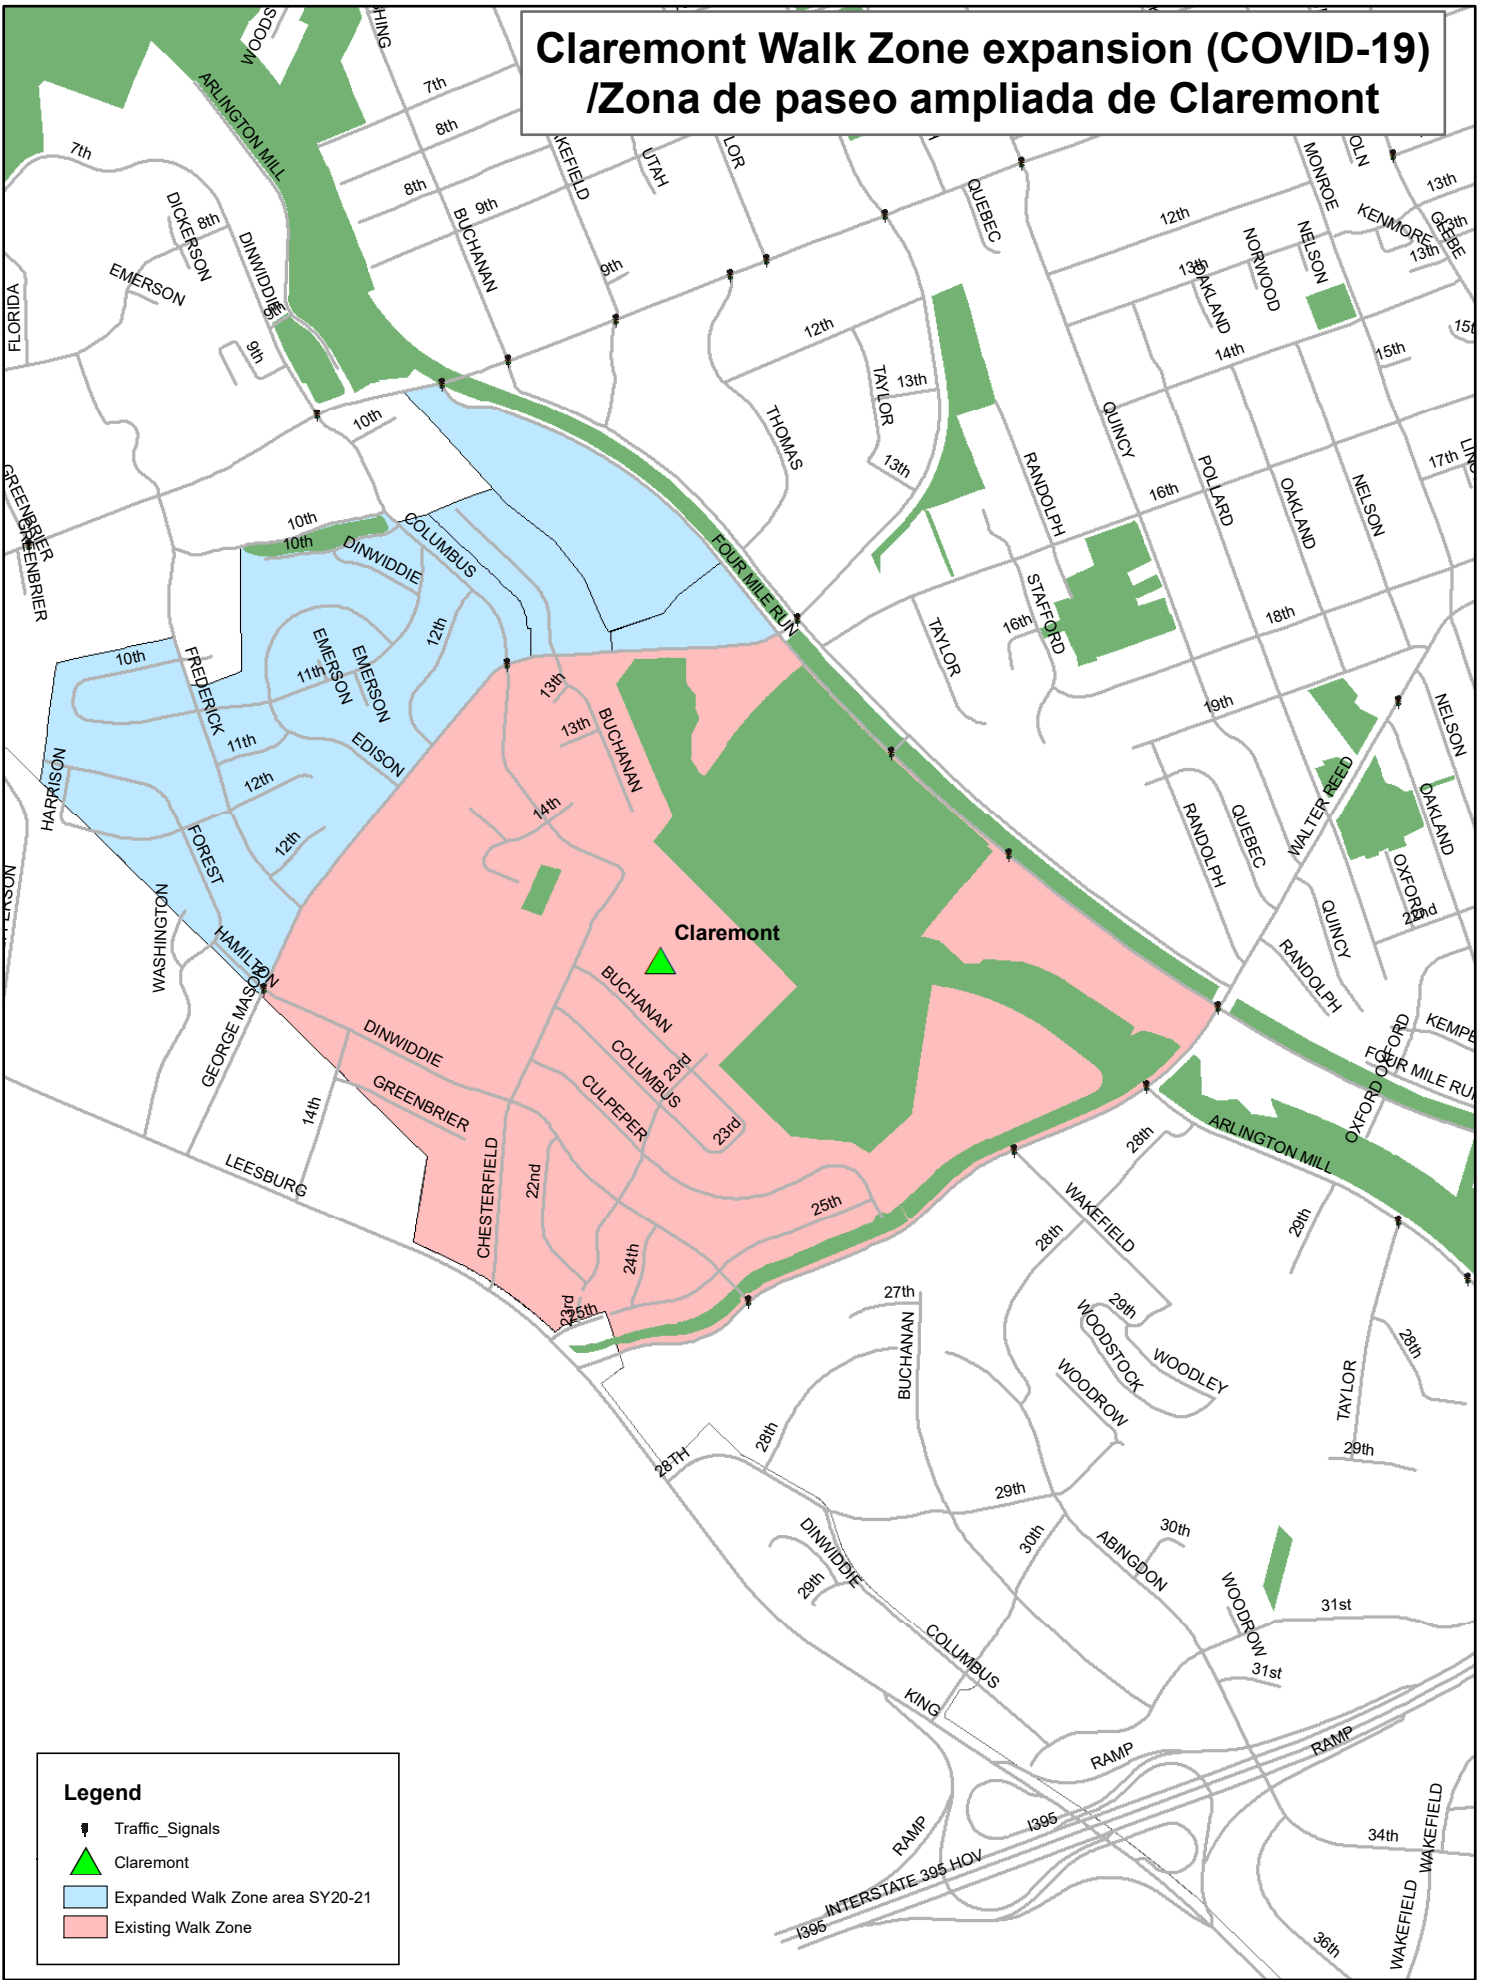

# Claremont Walk Zone expansion (COVID-19) /Zona de paseo ampliada de Claremont

**Legend**

-  Traffic\_Signals
-  Claremont
-  Expanded Walk Zone area SY20-21
-  Existing Walk Zone