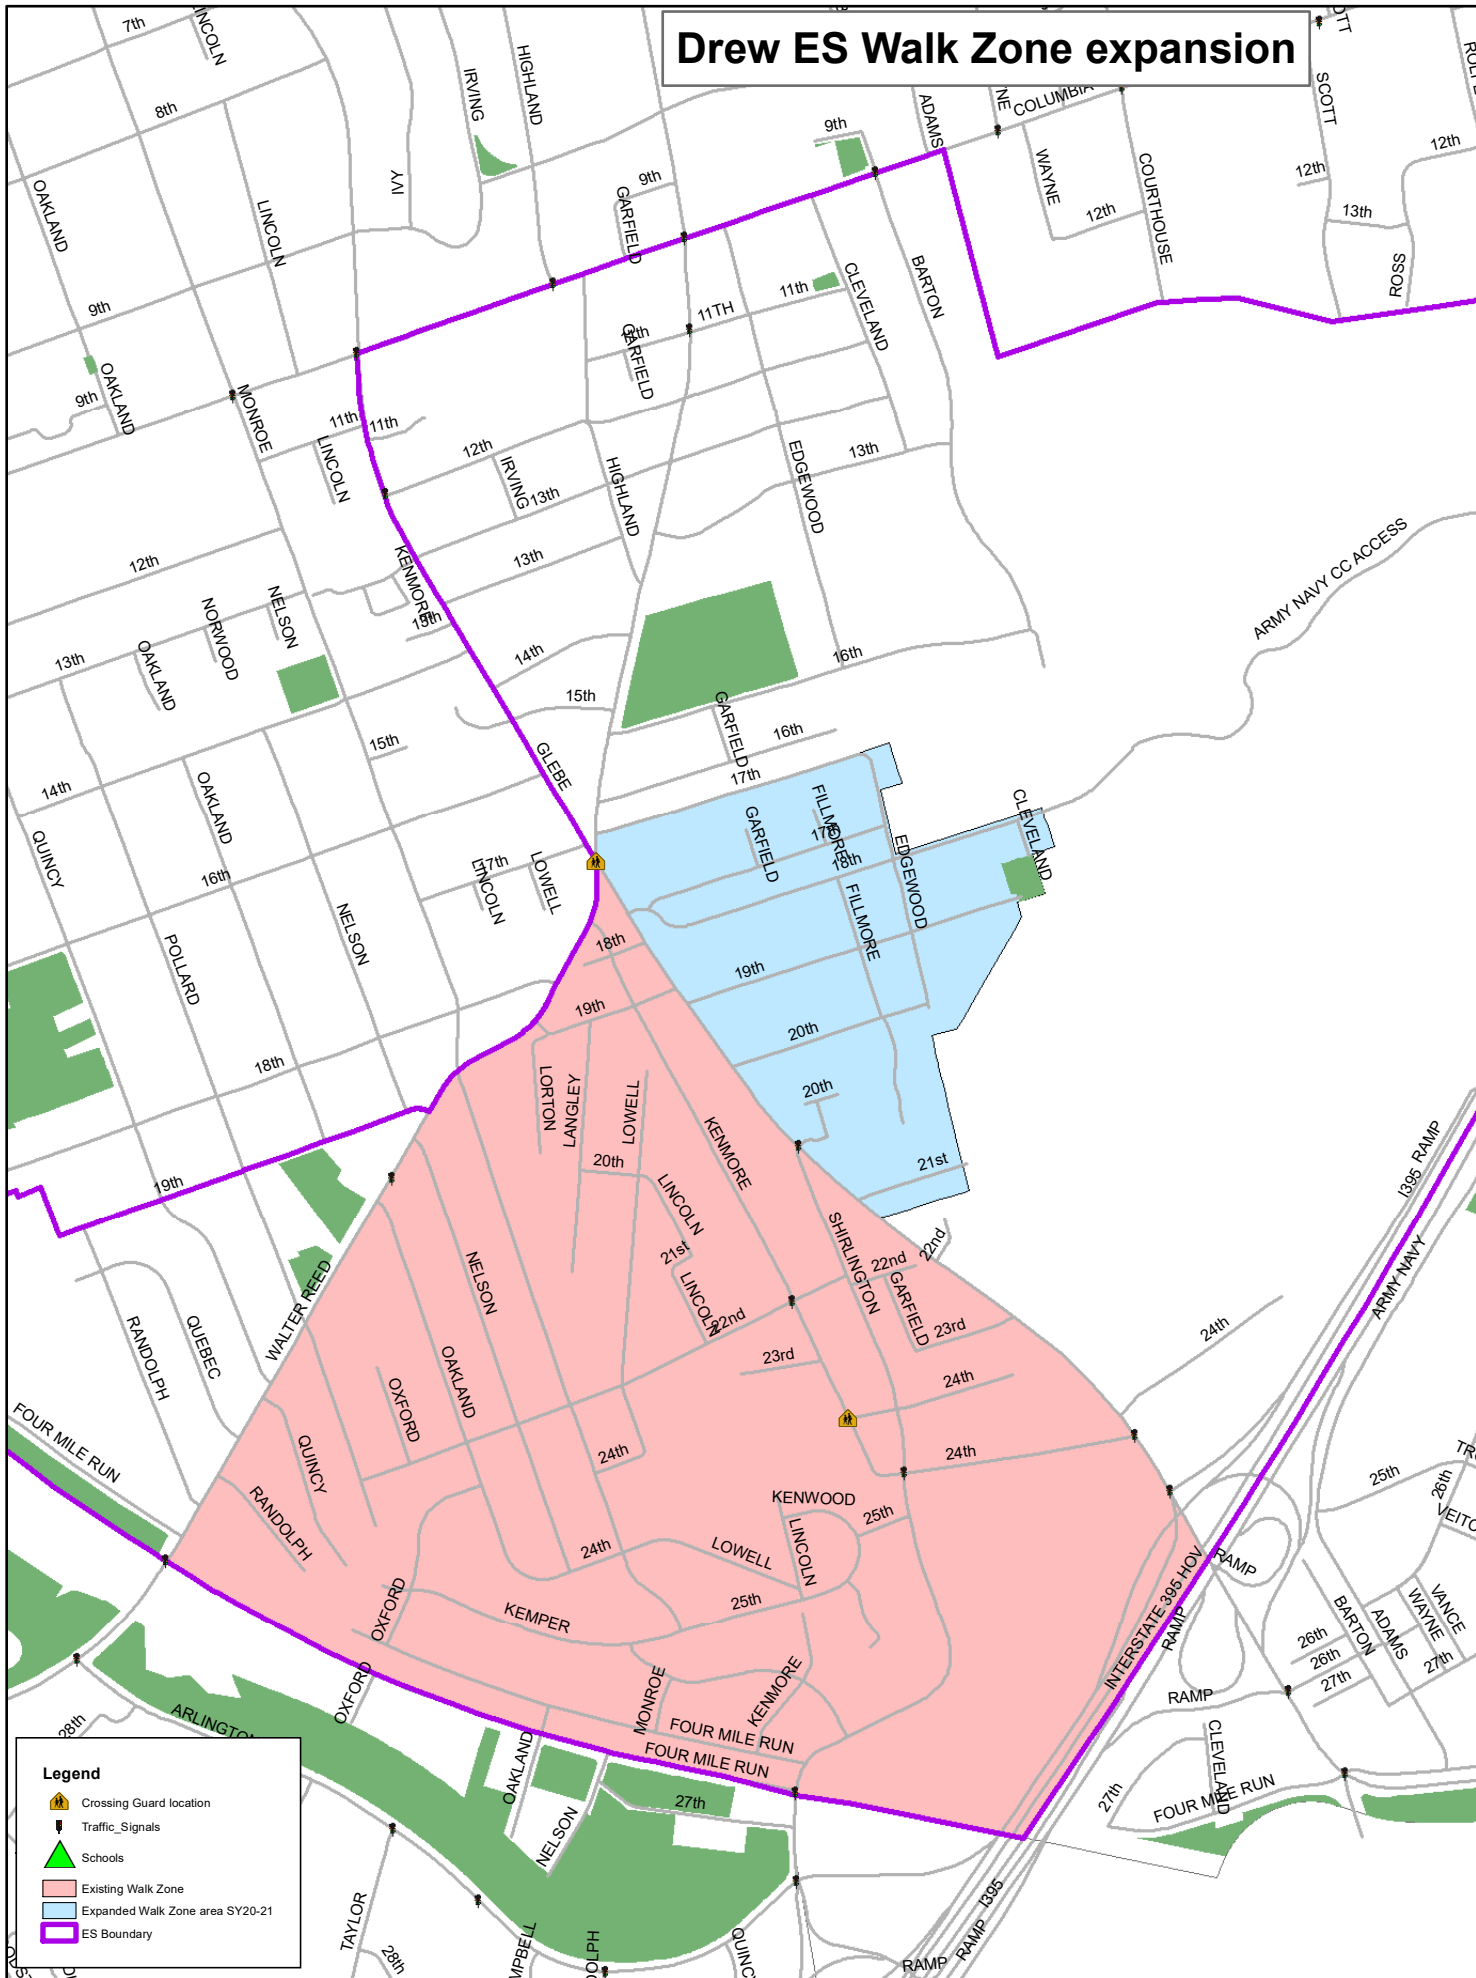

Drew ES Walk Zone expansion

Legend

- Crossing Guard location
- Traffic Signals
- Schools
- Existing Walk Zone
- Expanded Walk Zone area SY20-21
- ES Boundary