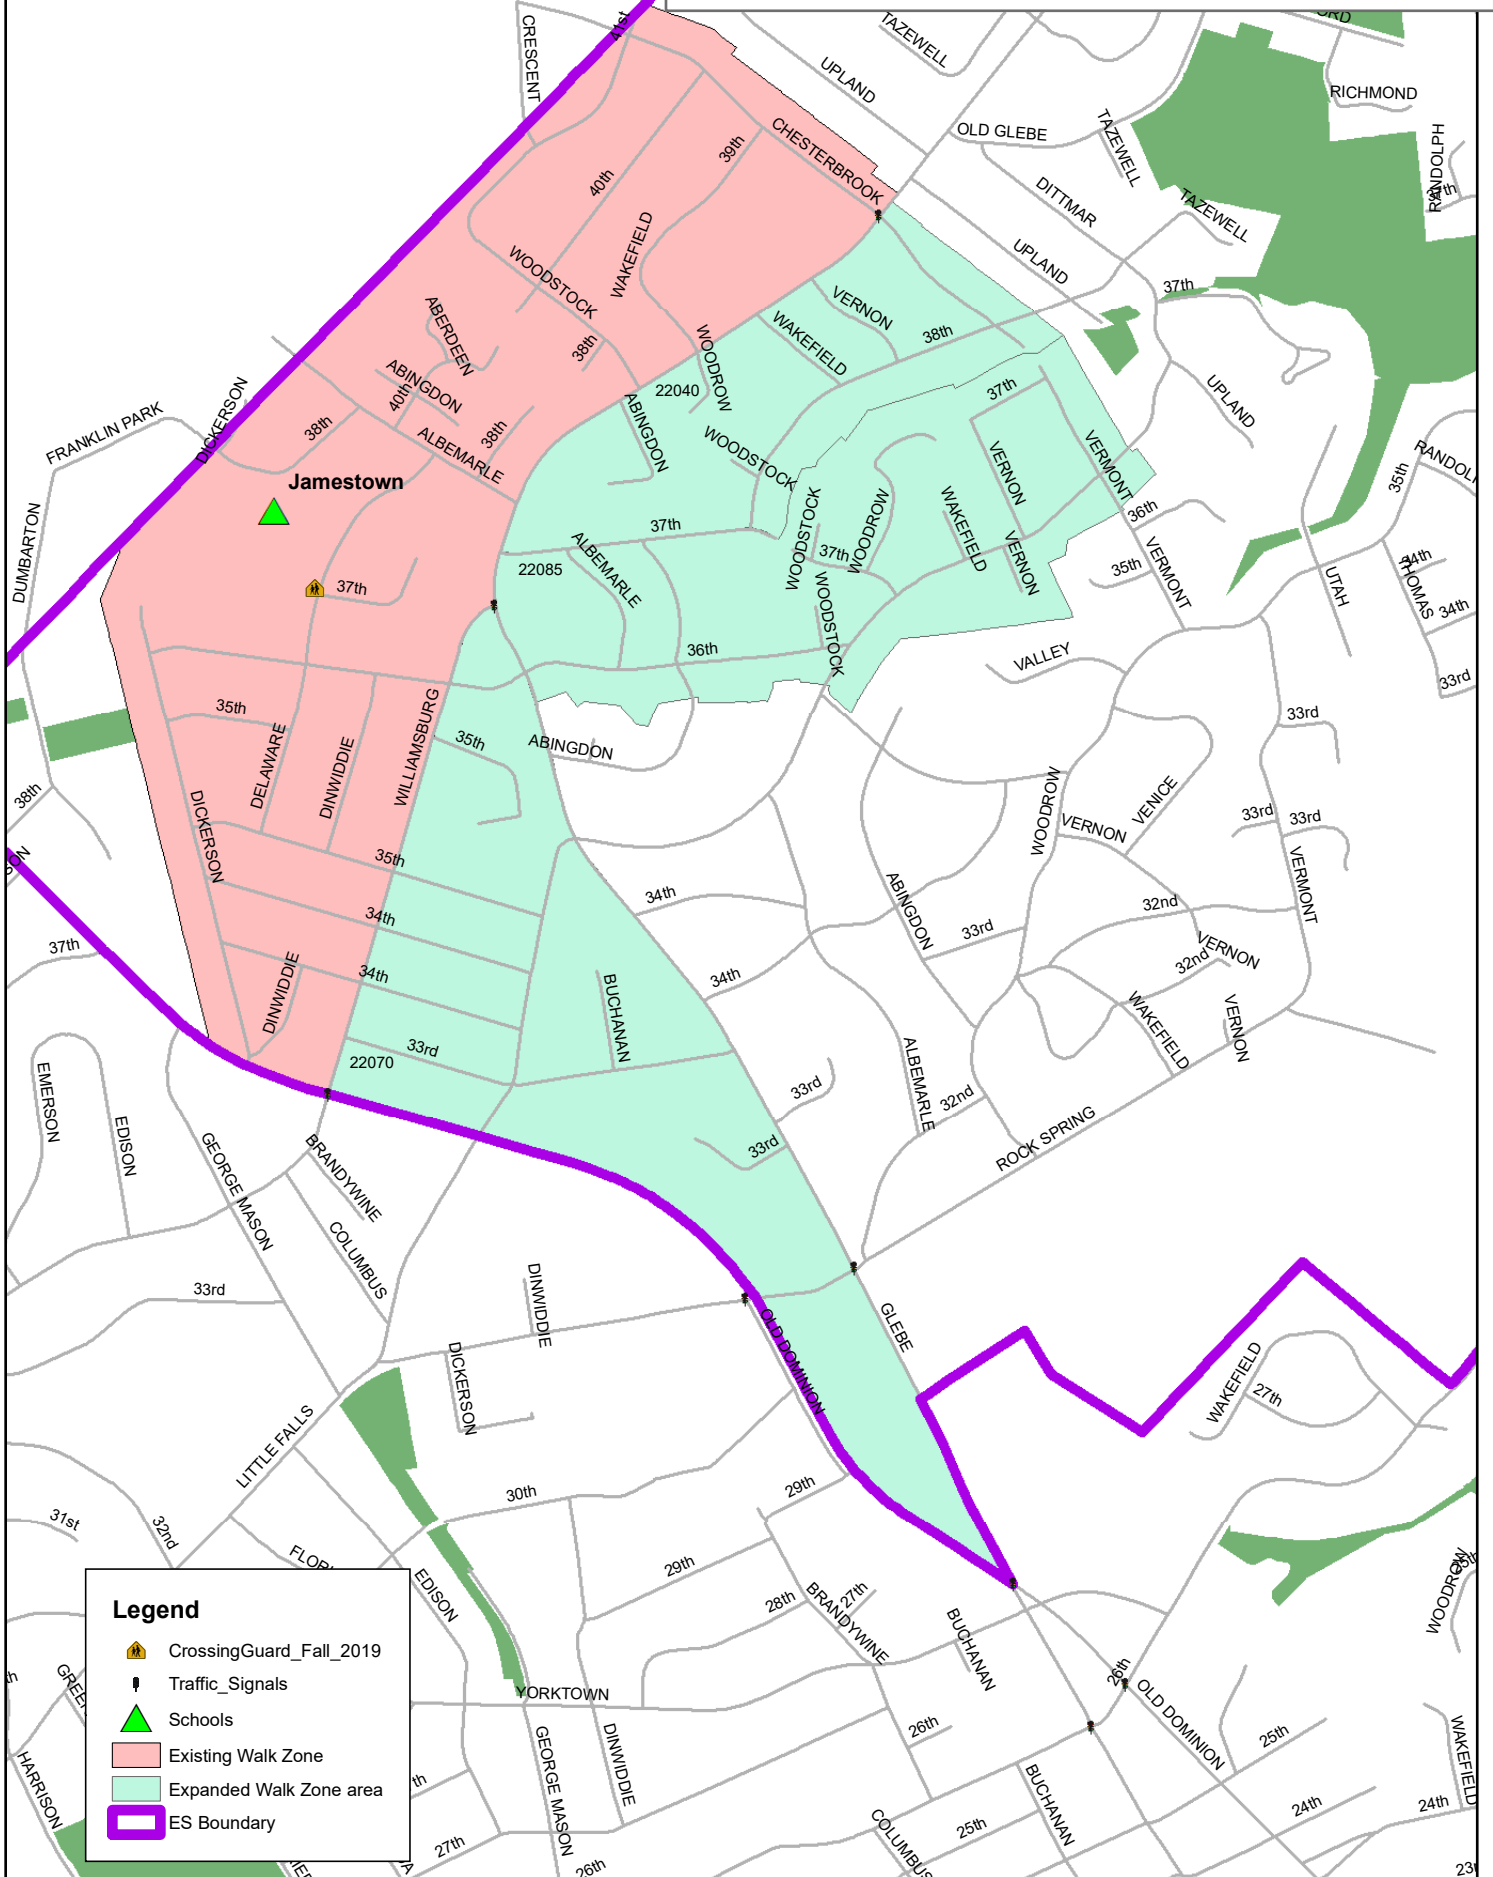

Jamestown WZ expansion

Legend

- CrossingGuard_Fall_2019
- Traffic_Signals
- Schools
- Existing Walk Zone
- Expanded Walk Zone area
- ES Boundary