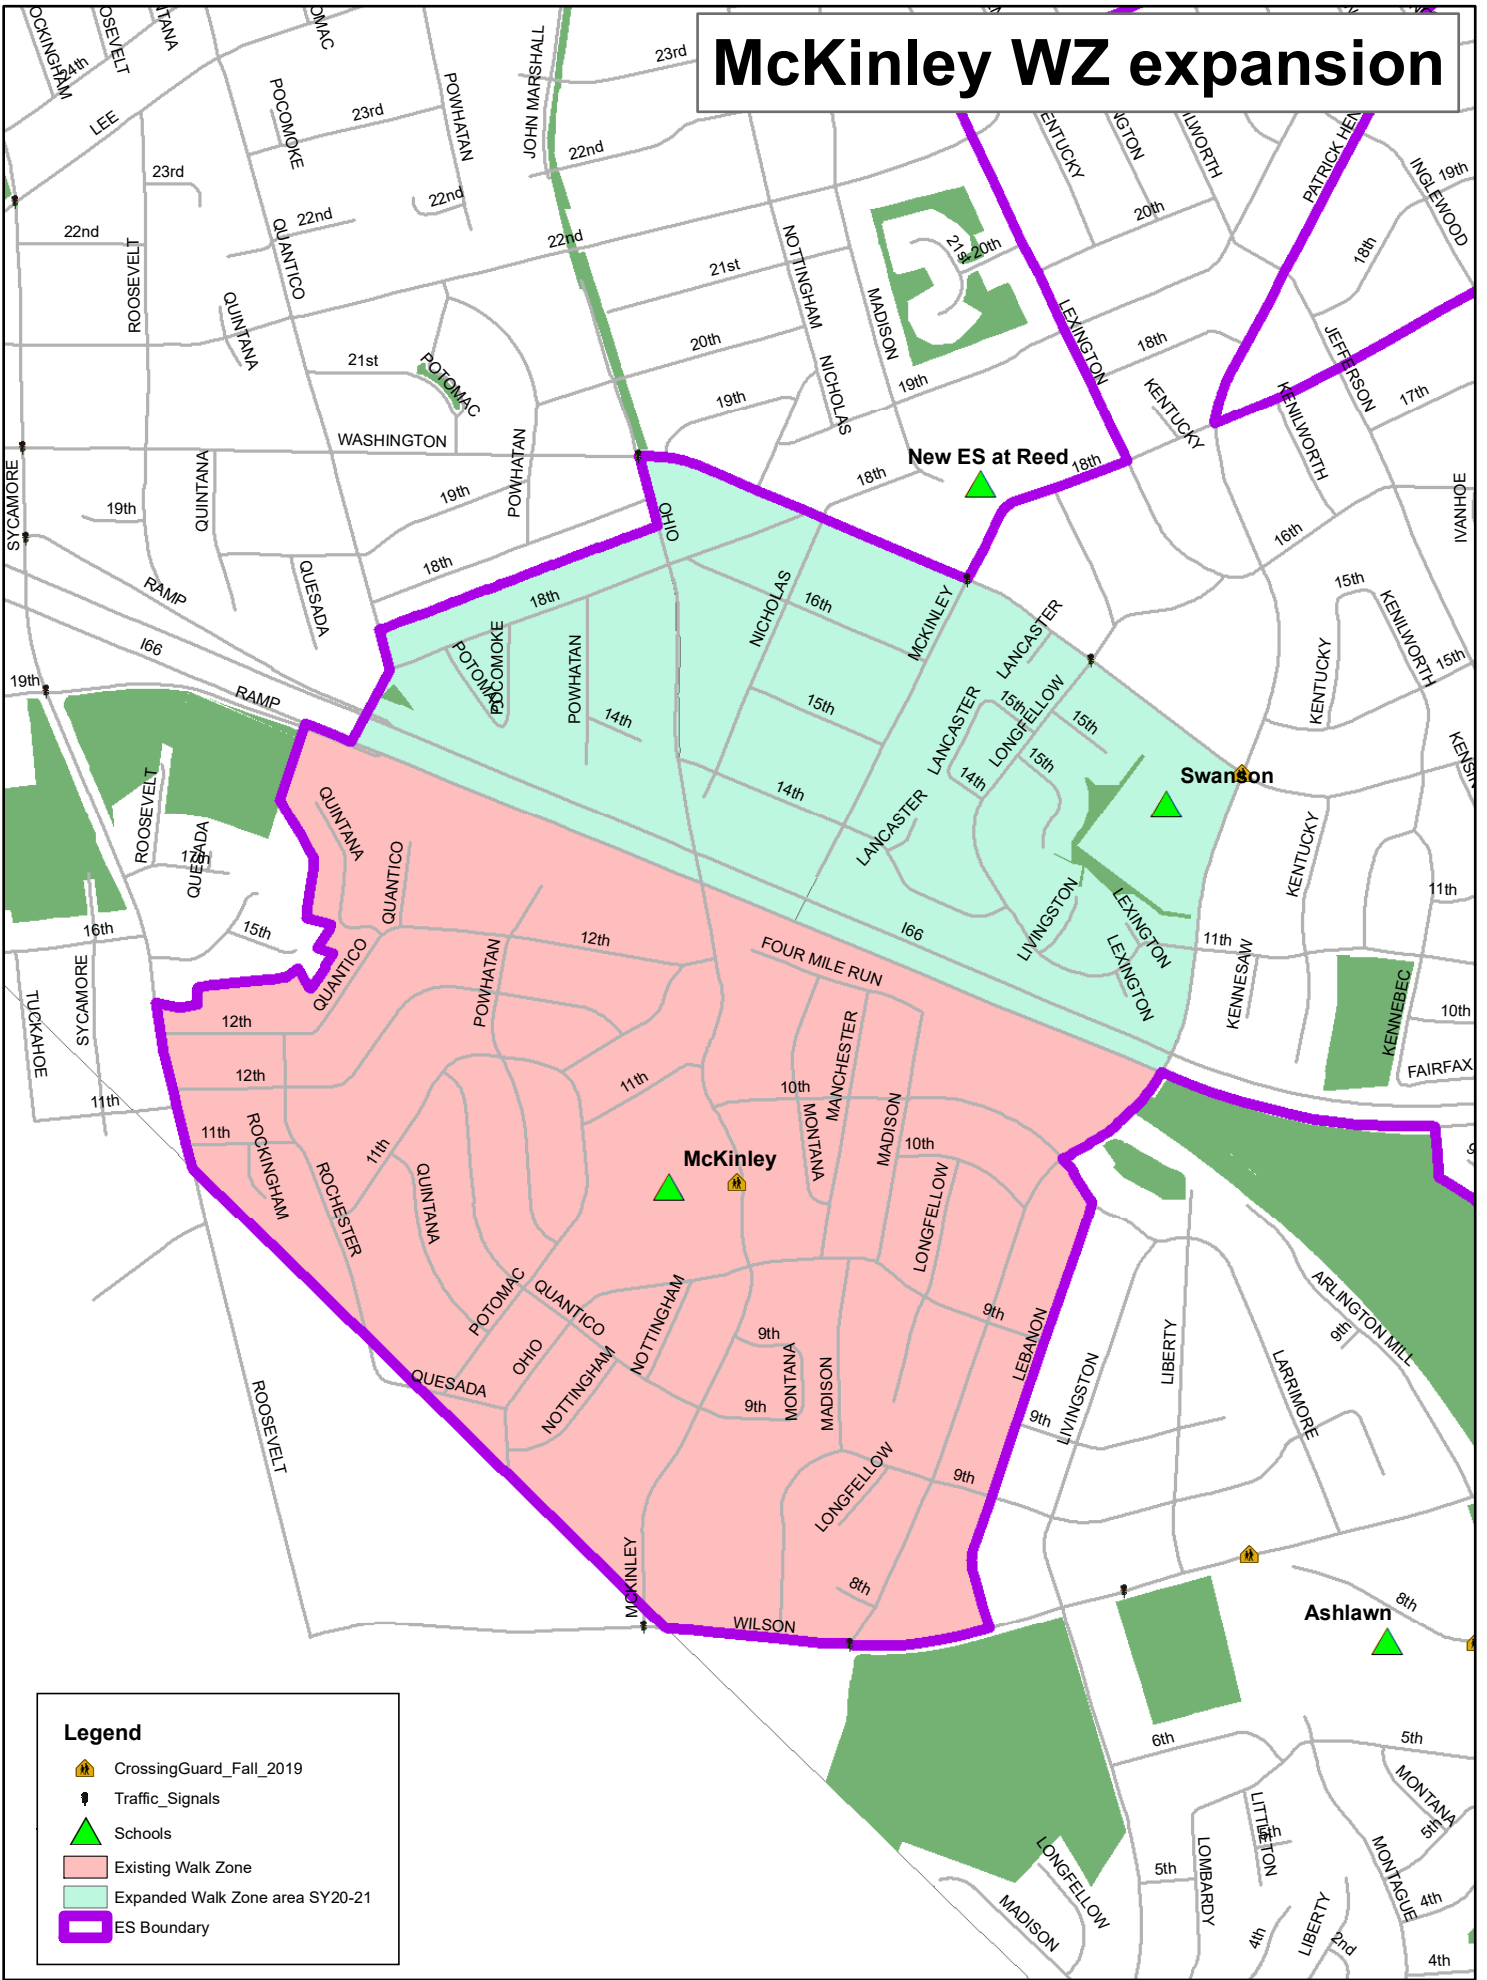

# McKinley WZ expansion

**Legend**

- CrossingGuard\_Fall\_2019
- Traffic\_Signals
- Schools
- Existing Walk Zone
- Expanded Walk Zone area SY20-21
- ES Boundary