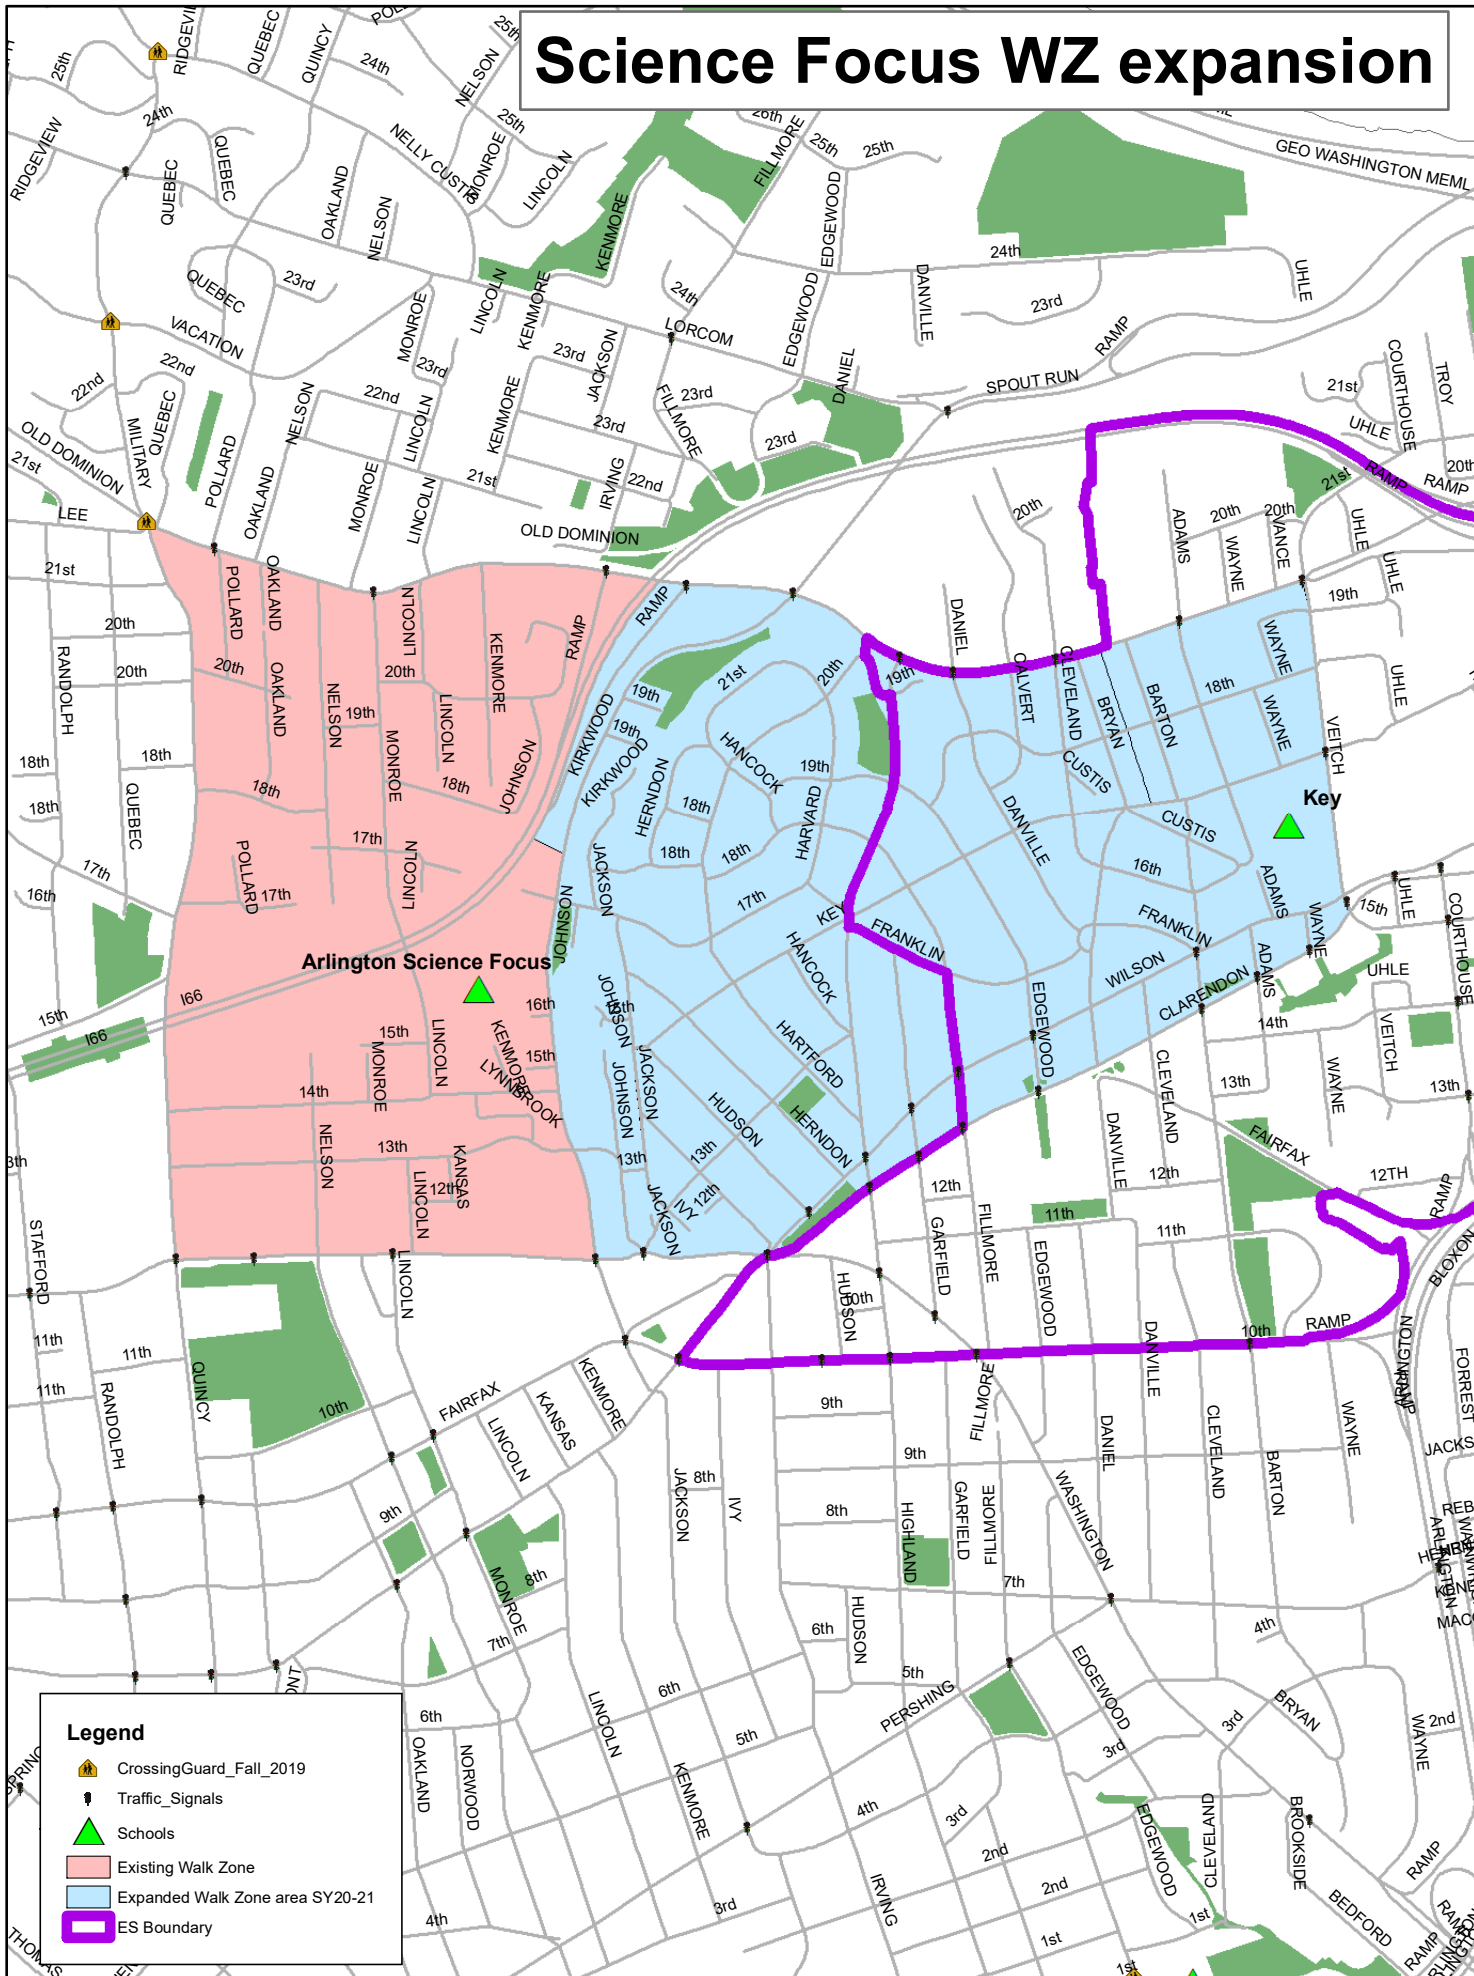

# Science Focus WZ expansion

## Legend

-  CrossingGuard\_Fall\_2019
-  Traffic\_Signals
-  Schools
-  Existing Walk Zone
-  Expanded Walk Zone area SY20-21
-  ES Boundary