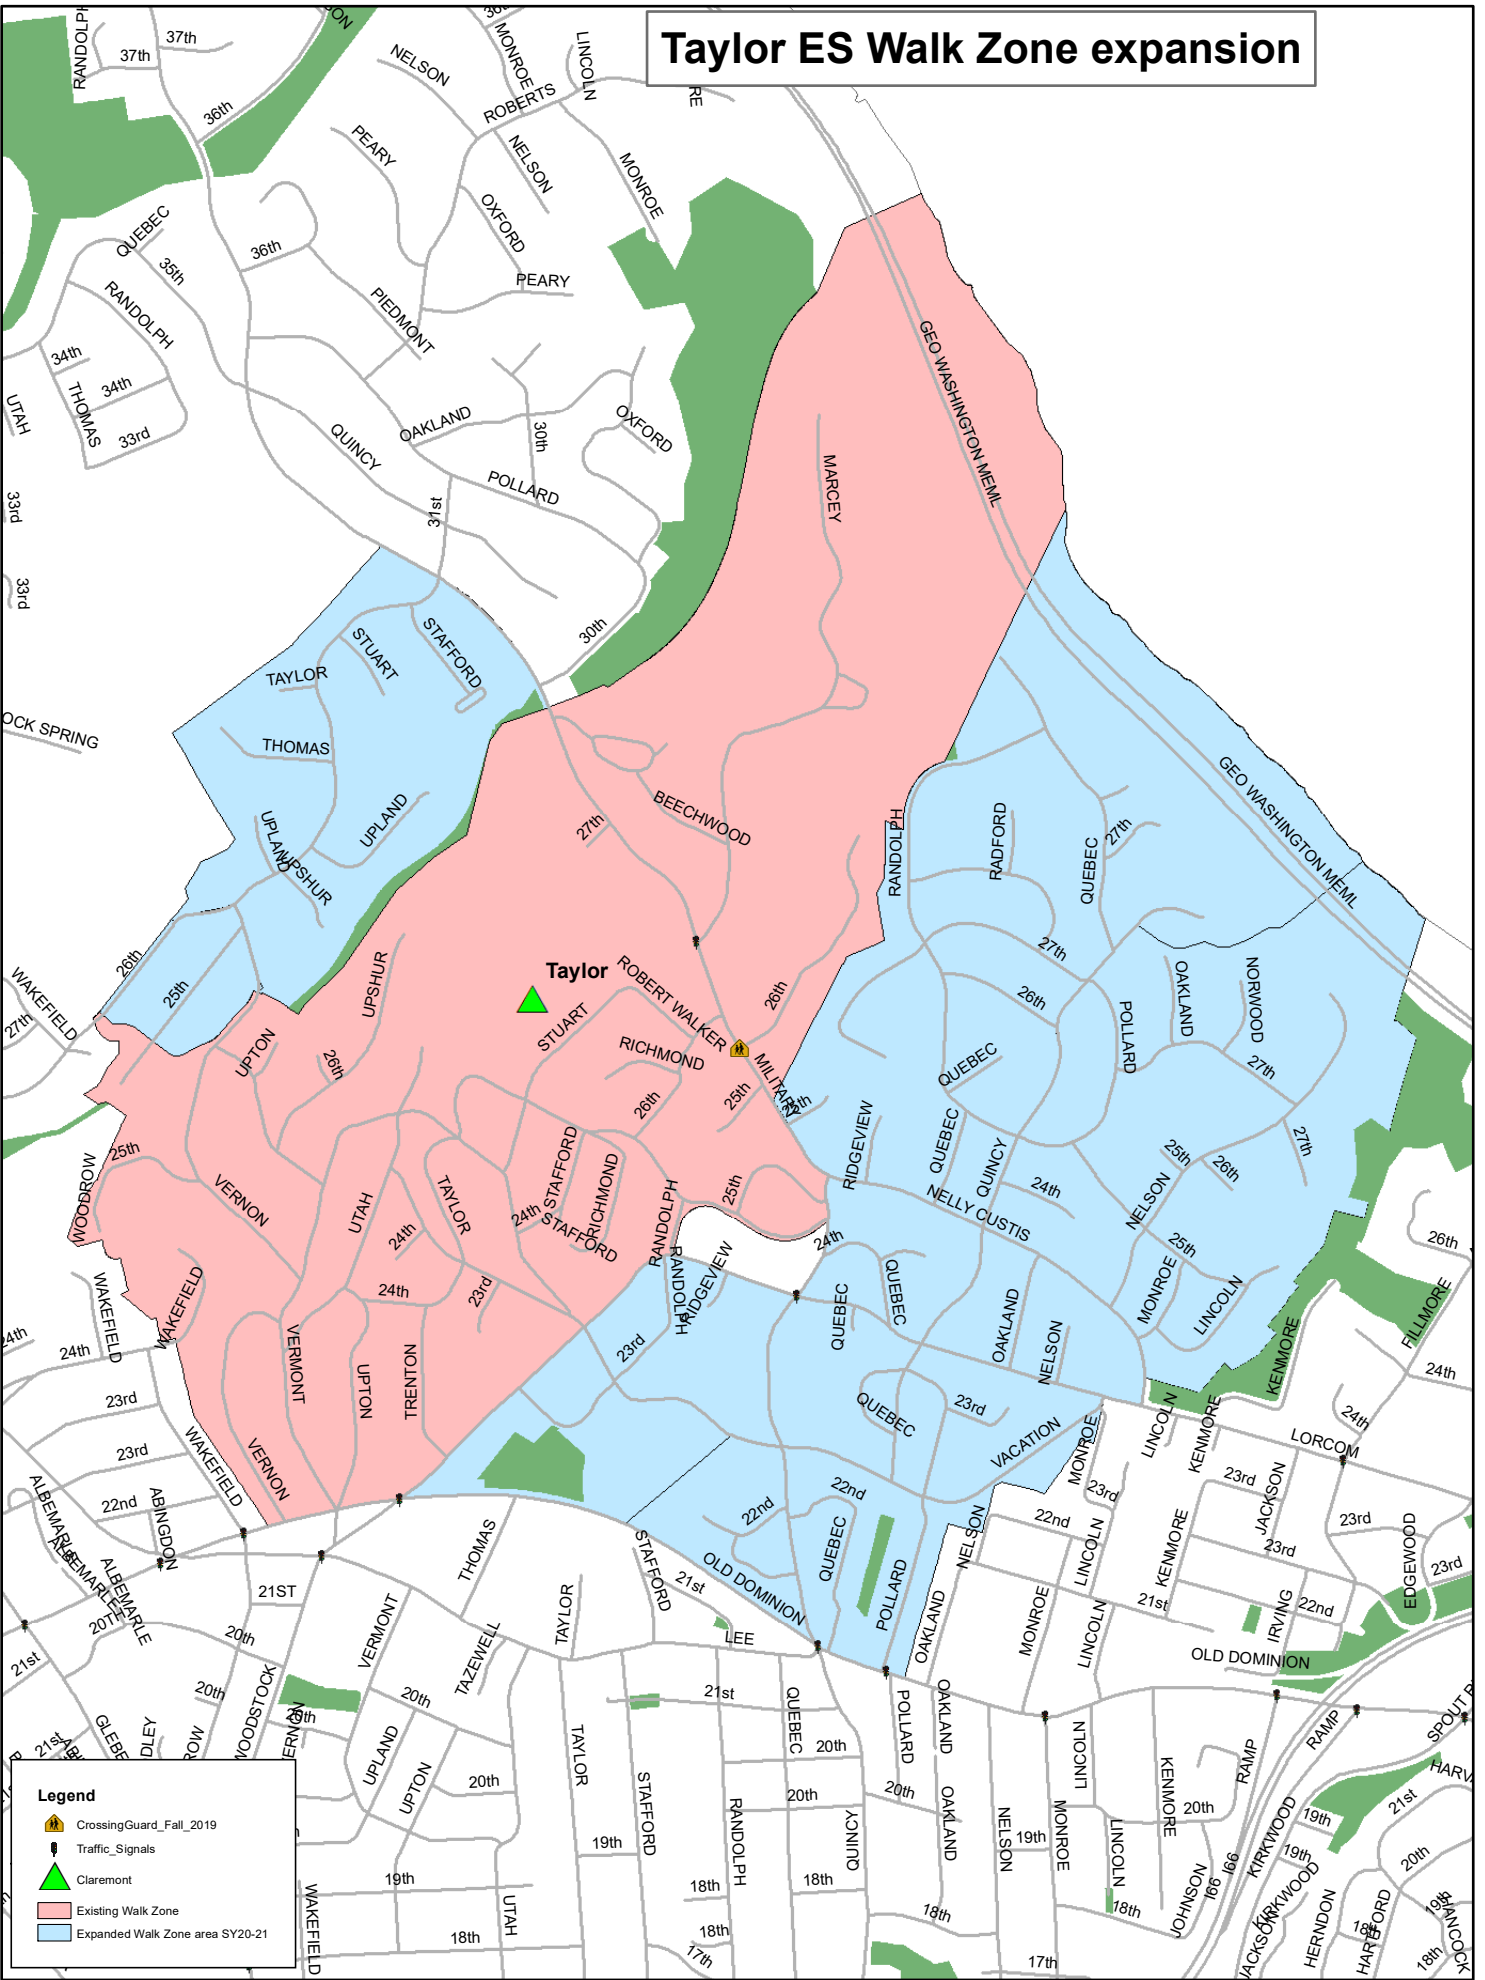

Taylor ES Walk Zone expansion

Legend

-  Crossing_Guard_Fall_2019
-  Traffic_Signals
-  Claremont
-  Existing Walk Zone
-  Expanded Walk Zone area SY20-21