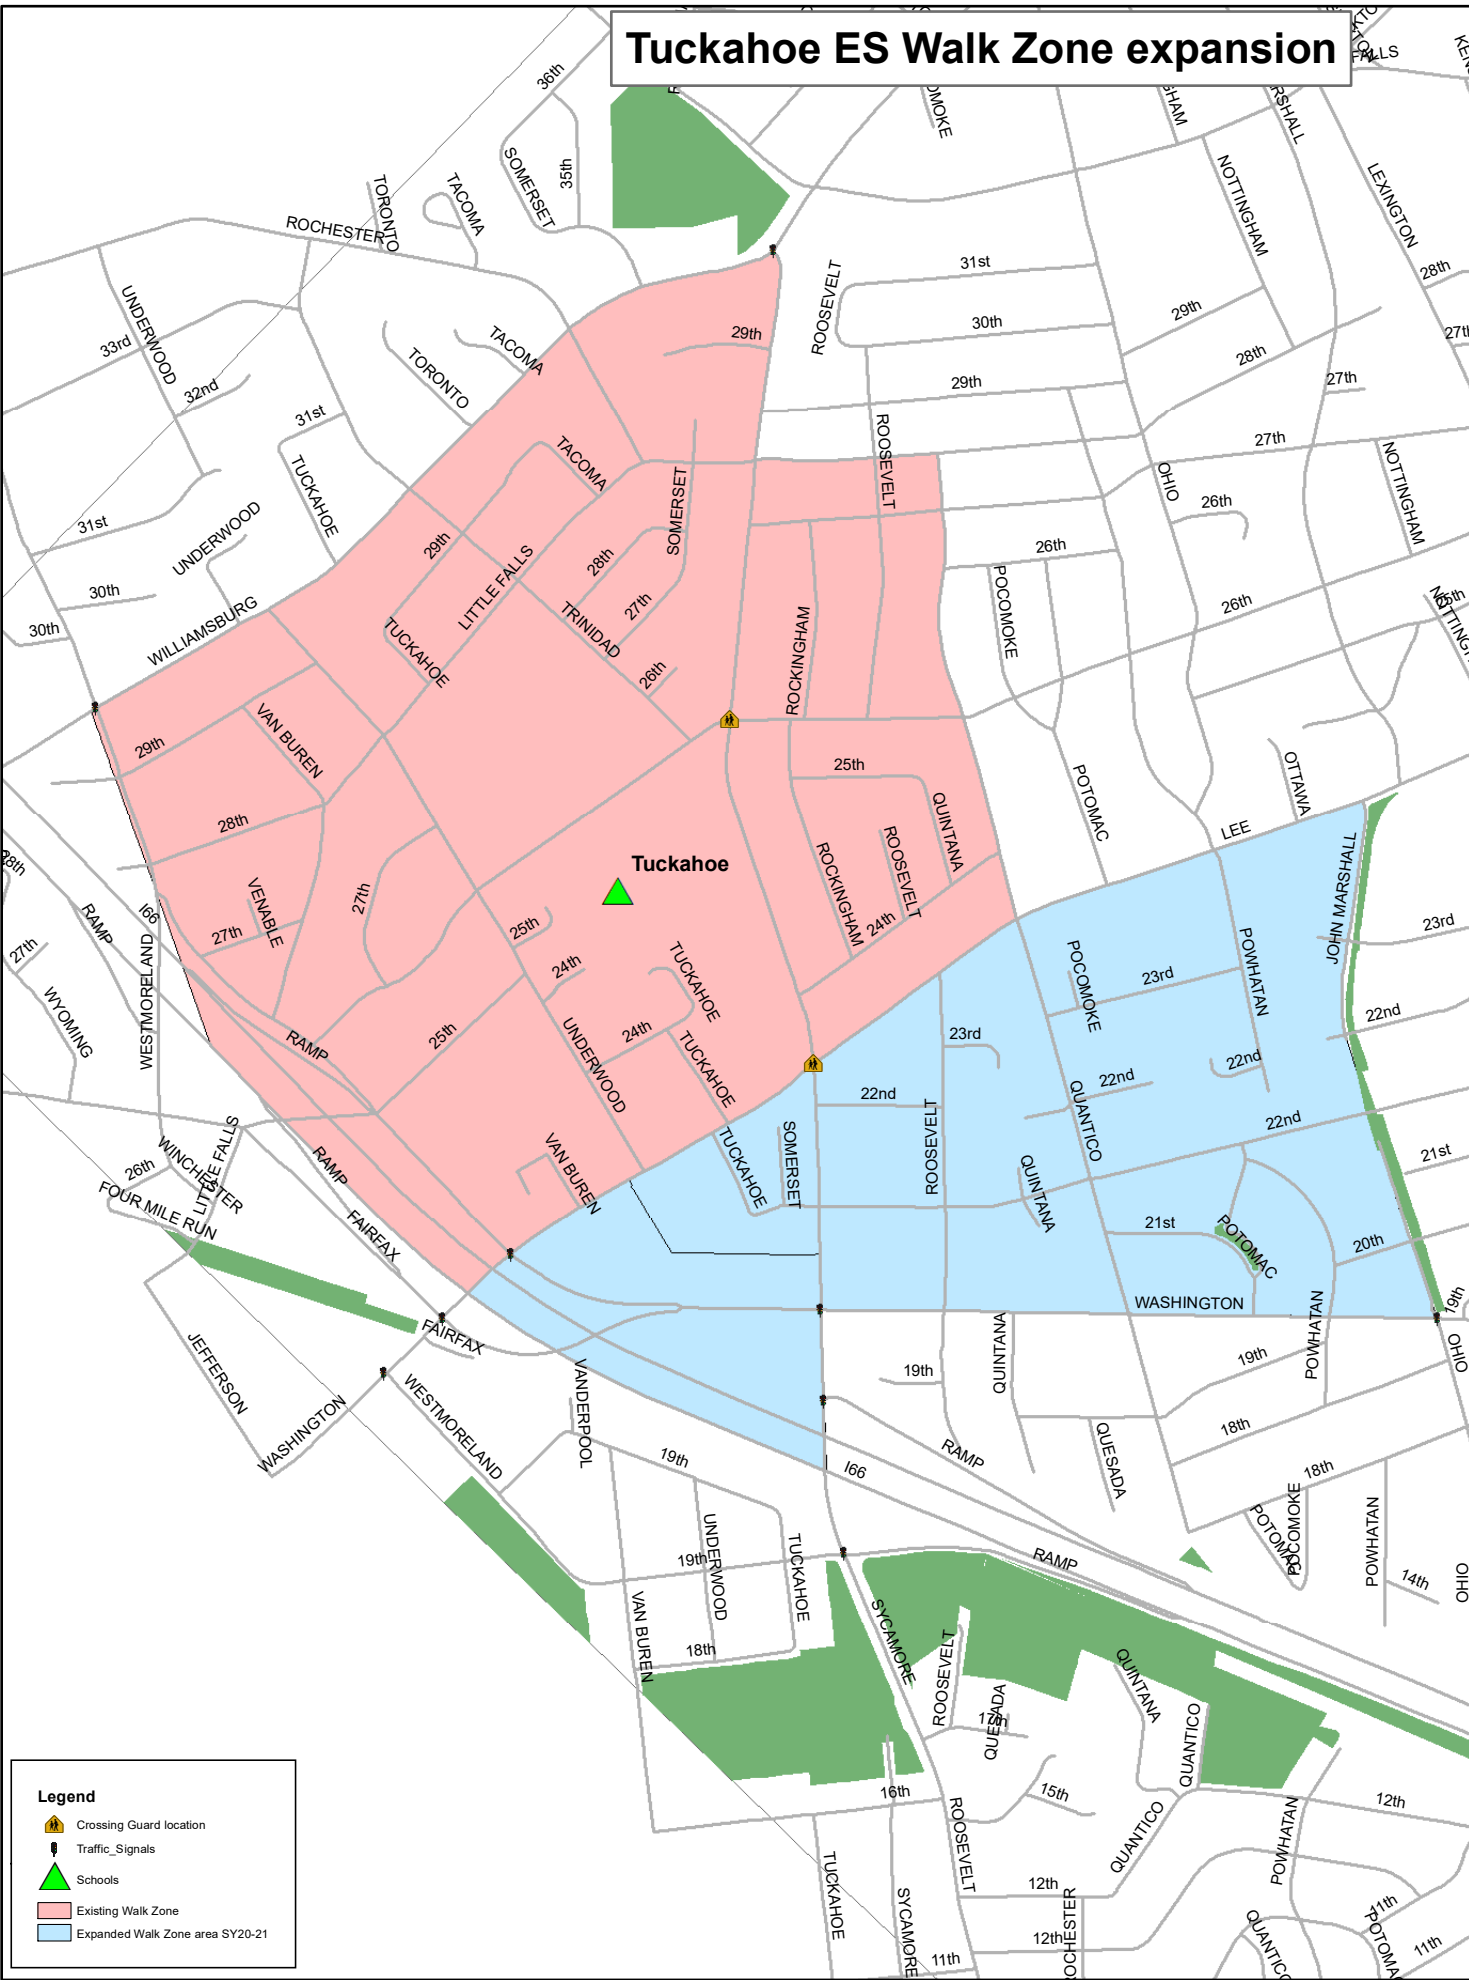

Tuckahoe ES Walk Zone expansion

Legend

-  Crossing Guard location
-  Traffic Signals
-  Schools
-  Existing Walk Zone
-  Expanded Walk Zone area SY20-21