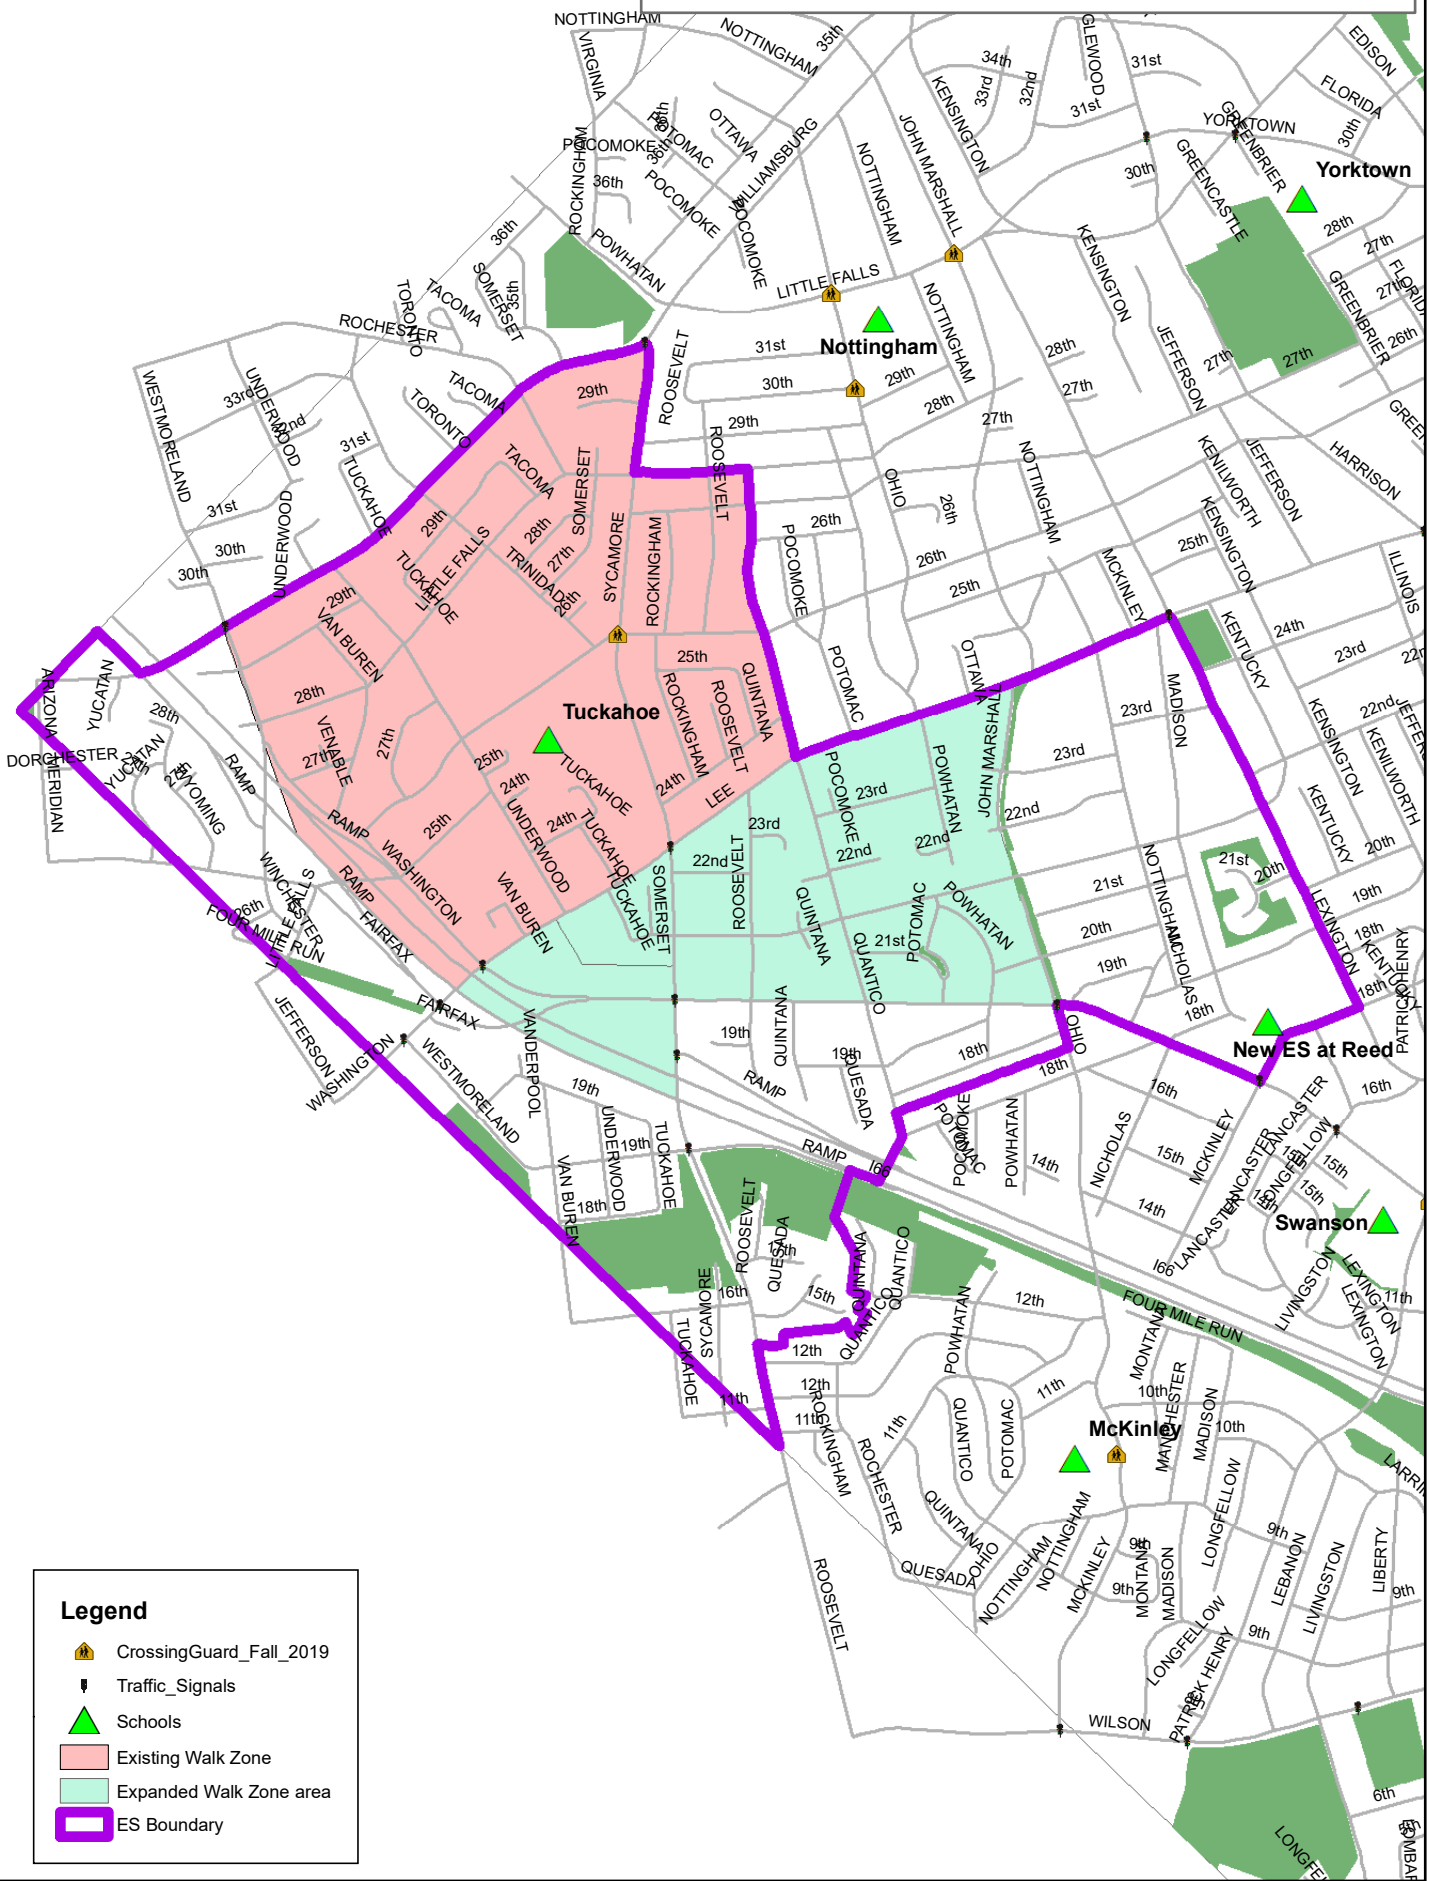

Tuckahoe WZ expansion

Legend

-  CrossingGuard_Fall_2019
-  Traffic_Signals
-  Schools
-  Existing Walk Zone
-  Expanded Walk Zone area
-  ES Boundary