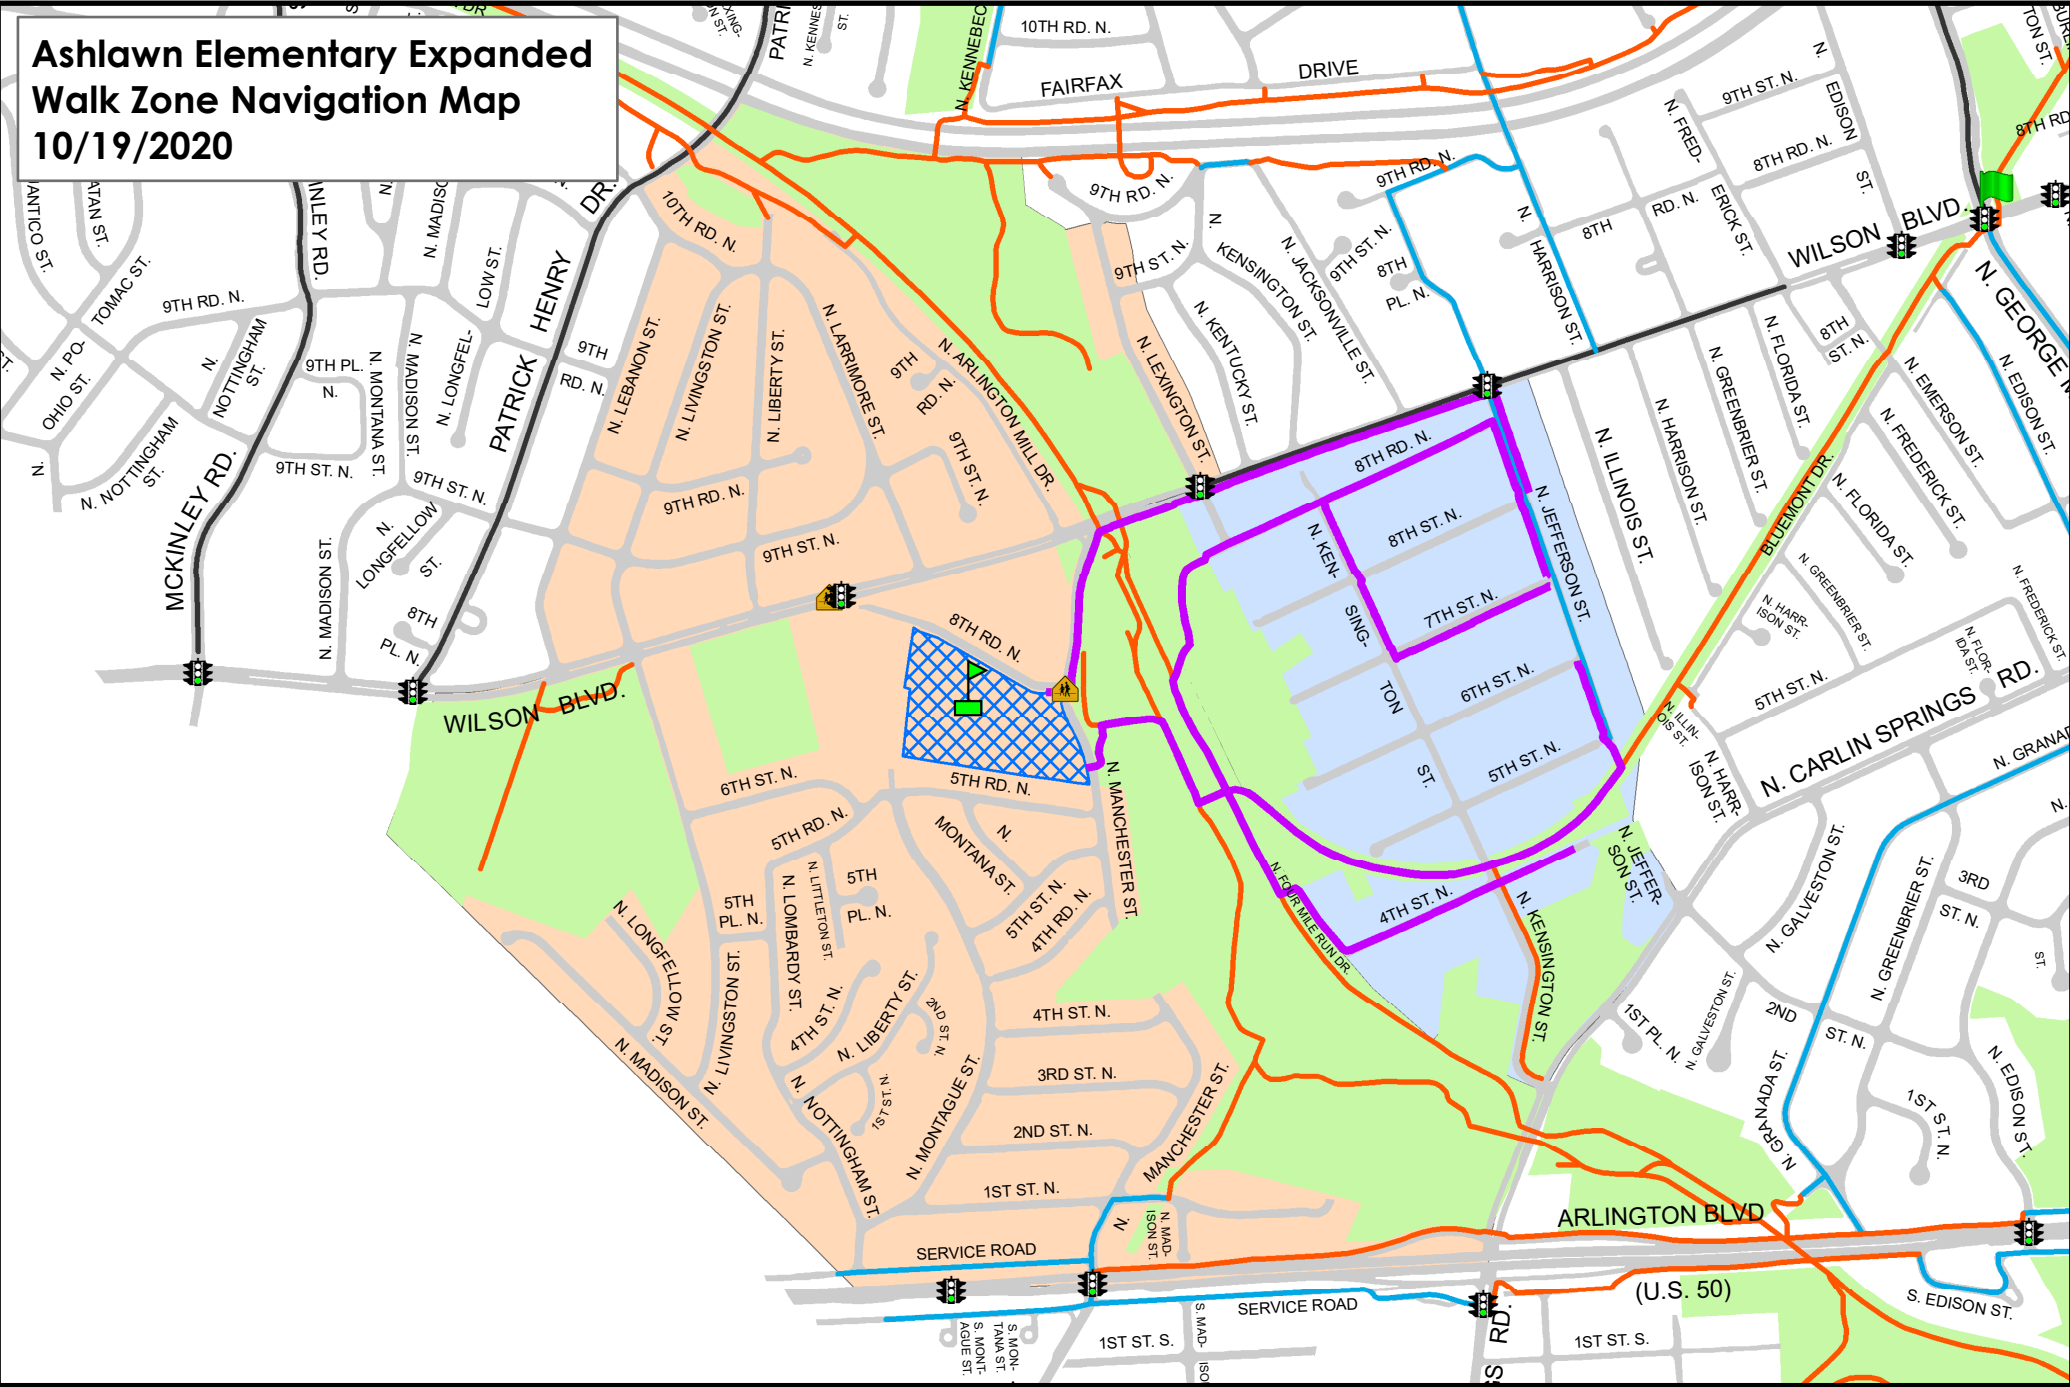

Ashlawn Elementary Expanded Walk Zone Navigation Map

10/19/2020

-  Current Walk Zone
-  Expanded Walk Zone
-  Elementary School Property Boundary
-  Suggested Expanded Walk Zone Walking Routes
-  Elementary School
-  Signalized Crossing

-  Stairs
-  Crossing Guard Location
-  Crossing Support Location

- ### Bike Routes
-  Bike Lanes
 -  Off-Street Trails
 -  On-Street routes

Arlington Public Schools
10/19/2020
This document is for planning purposes only and subject to change.