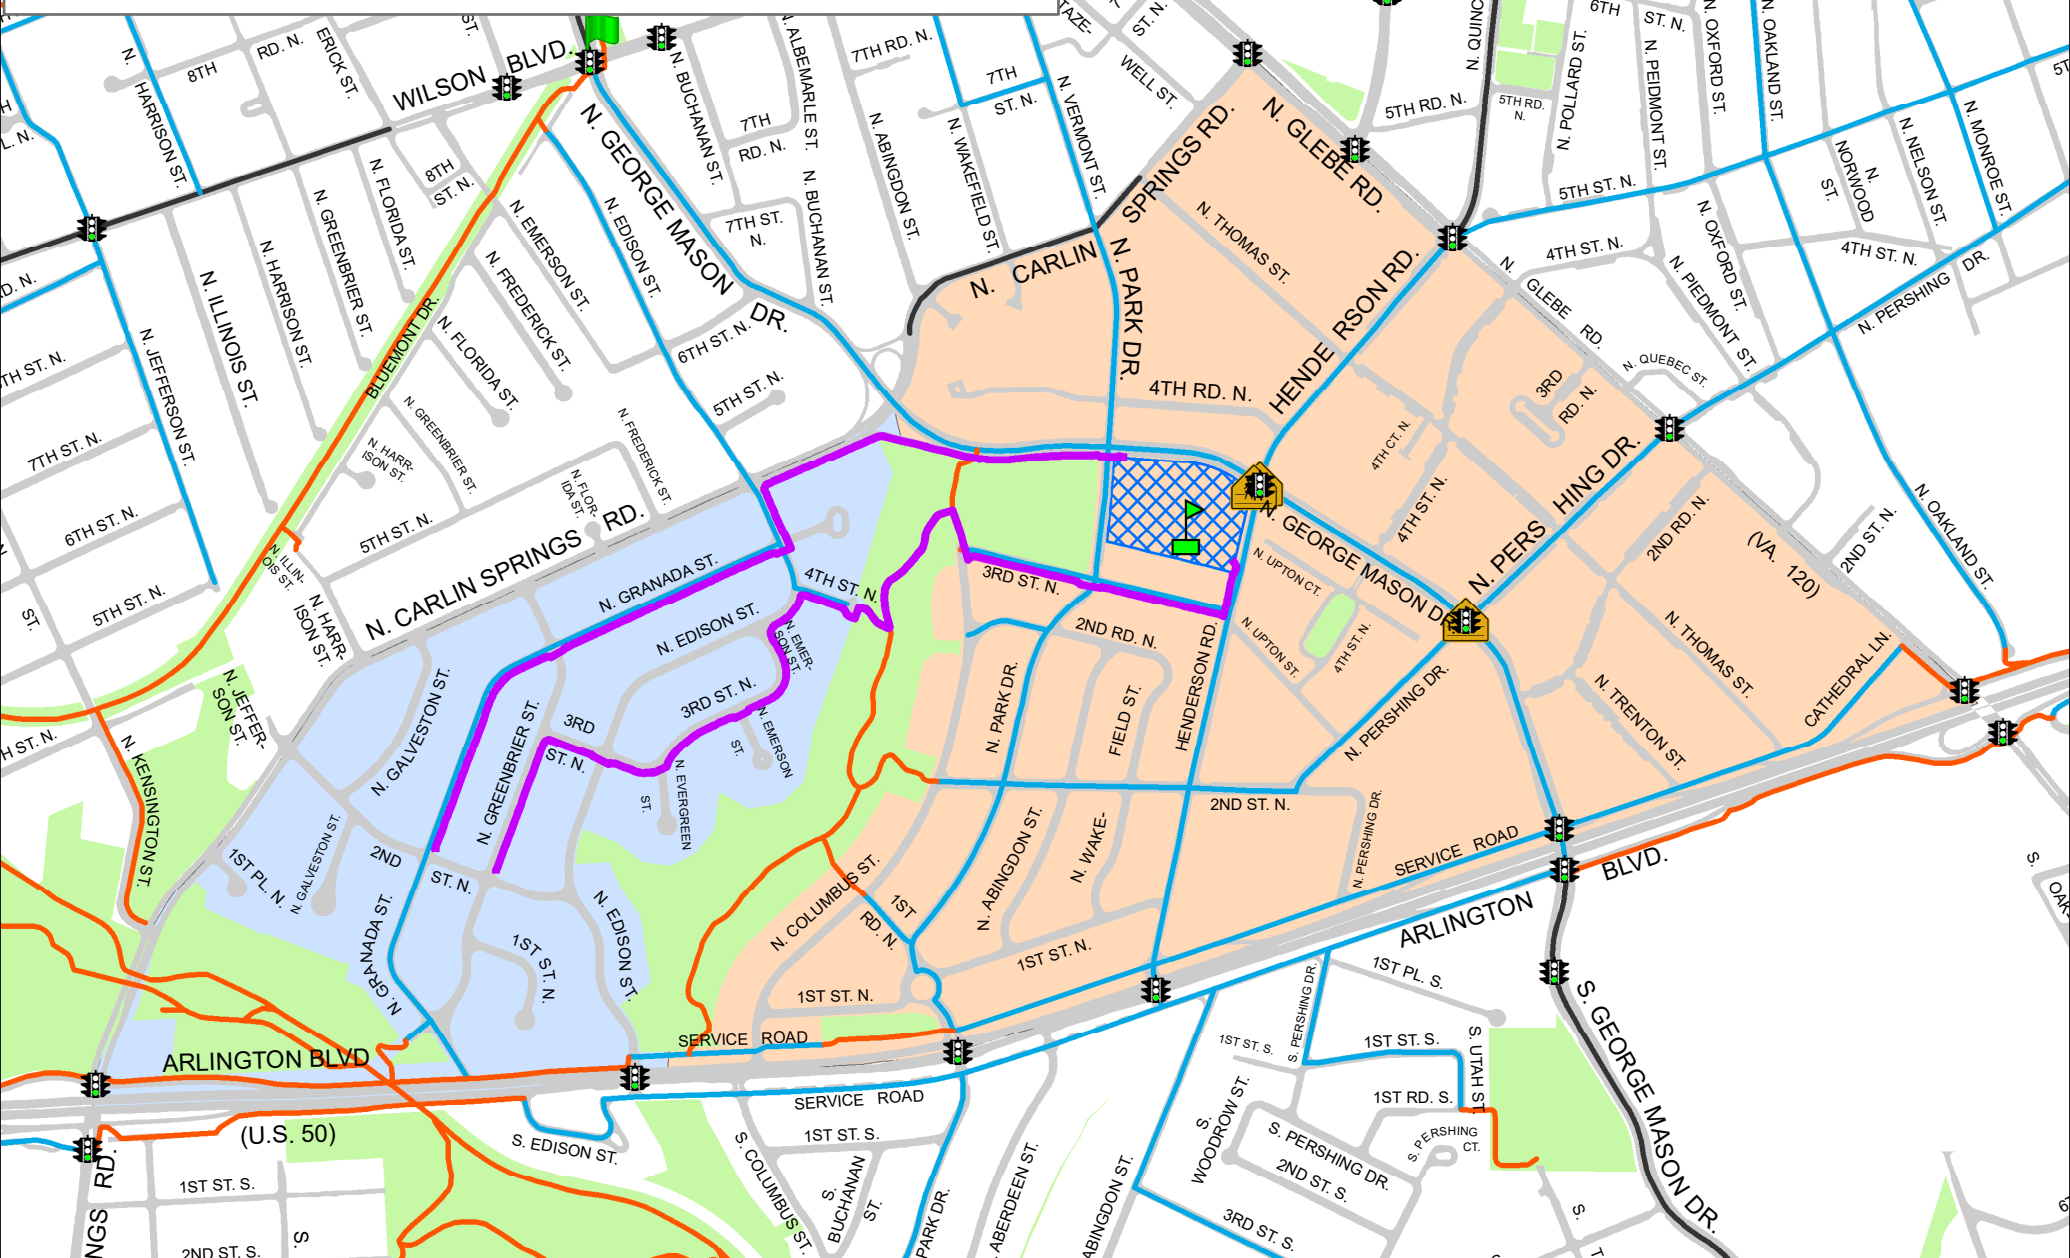

# Barrett Elementary Expanded Walk Zone Navigation Map

10/19/2020

Current Walk Zone	Suggested Expanded Walk Zone Walking Routes	Stairs	Bike Lanes
Expanded Walk Zone	Elementary School	Crossing Guard Location	Off-Street Trails
Elementary School Property Boundary	Signalized Crossing	Crossing Support Location	On-Street routes