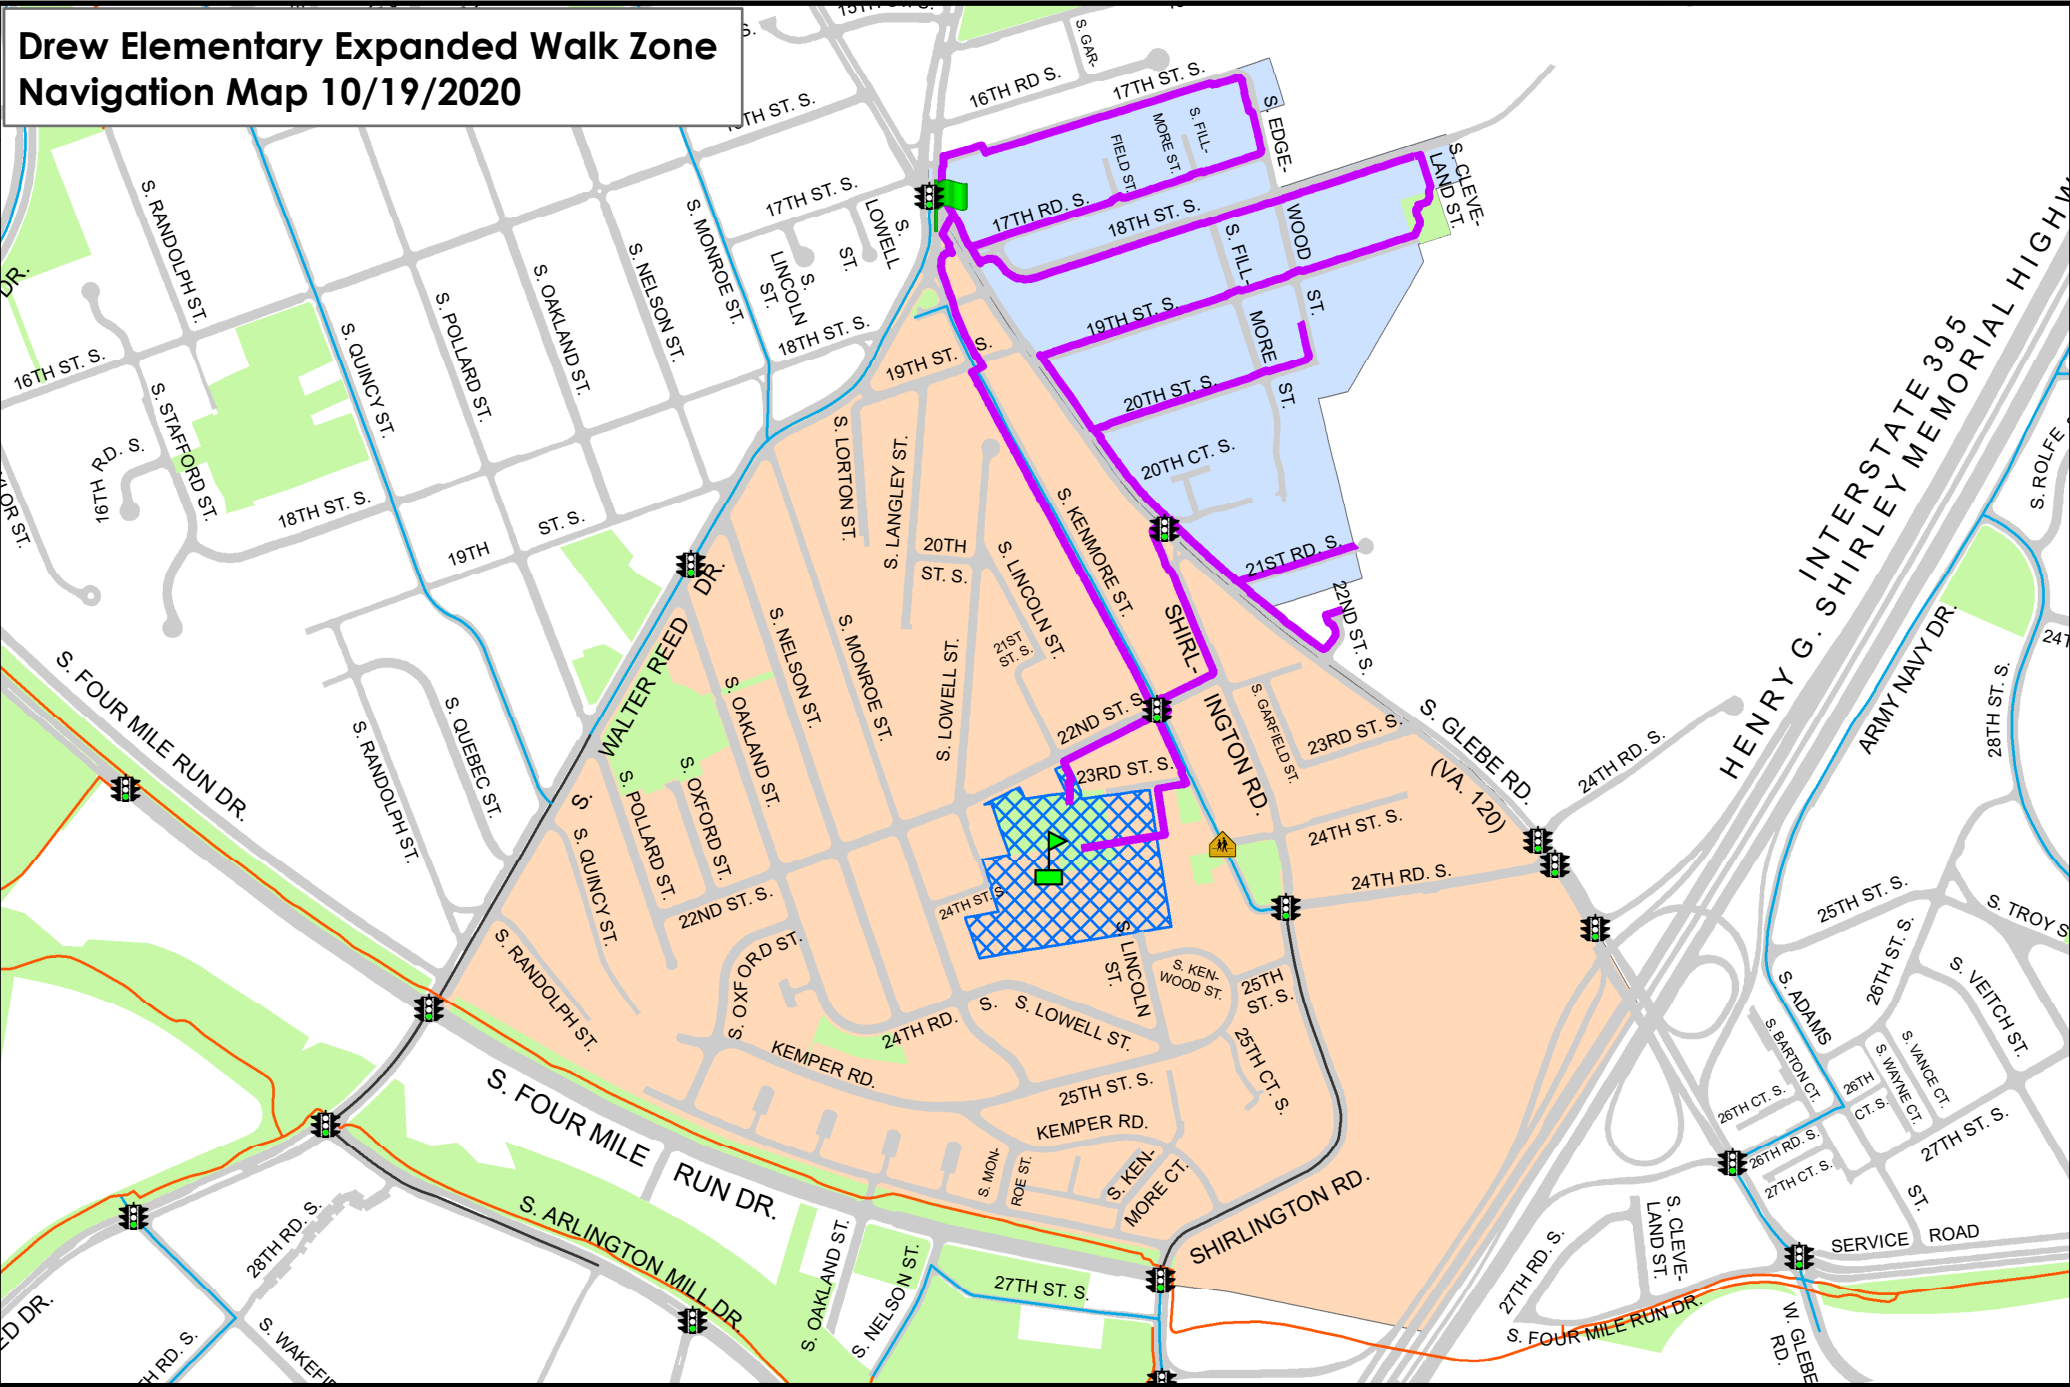

# Drew Elementary Expanded Walk Zone Navigation Map 10/19/2020

Current Walk Zone	Suggested Expanded Walk Zone Walking Routes	Stairs	Bike Lanes
Expanded Walk Zone	Elementary School	Crossing Guard Location	Off-Street Trails
Elementary School Property Boundary	Signalized Crossing	Crossing Support Location	On-Street routes