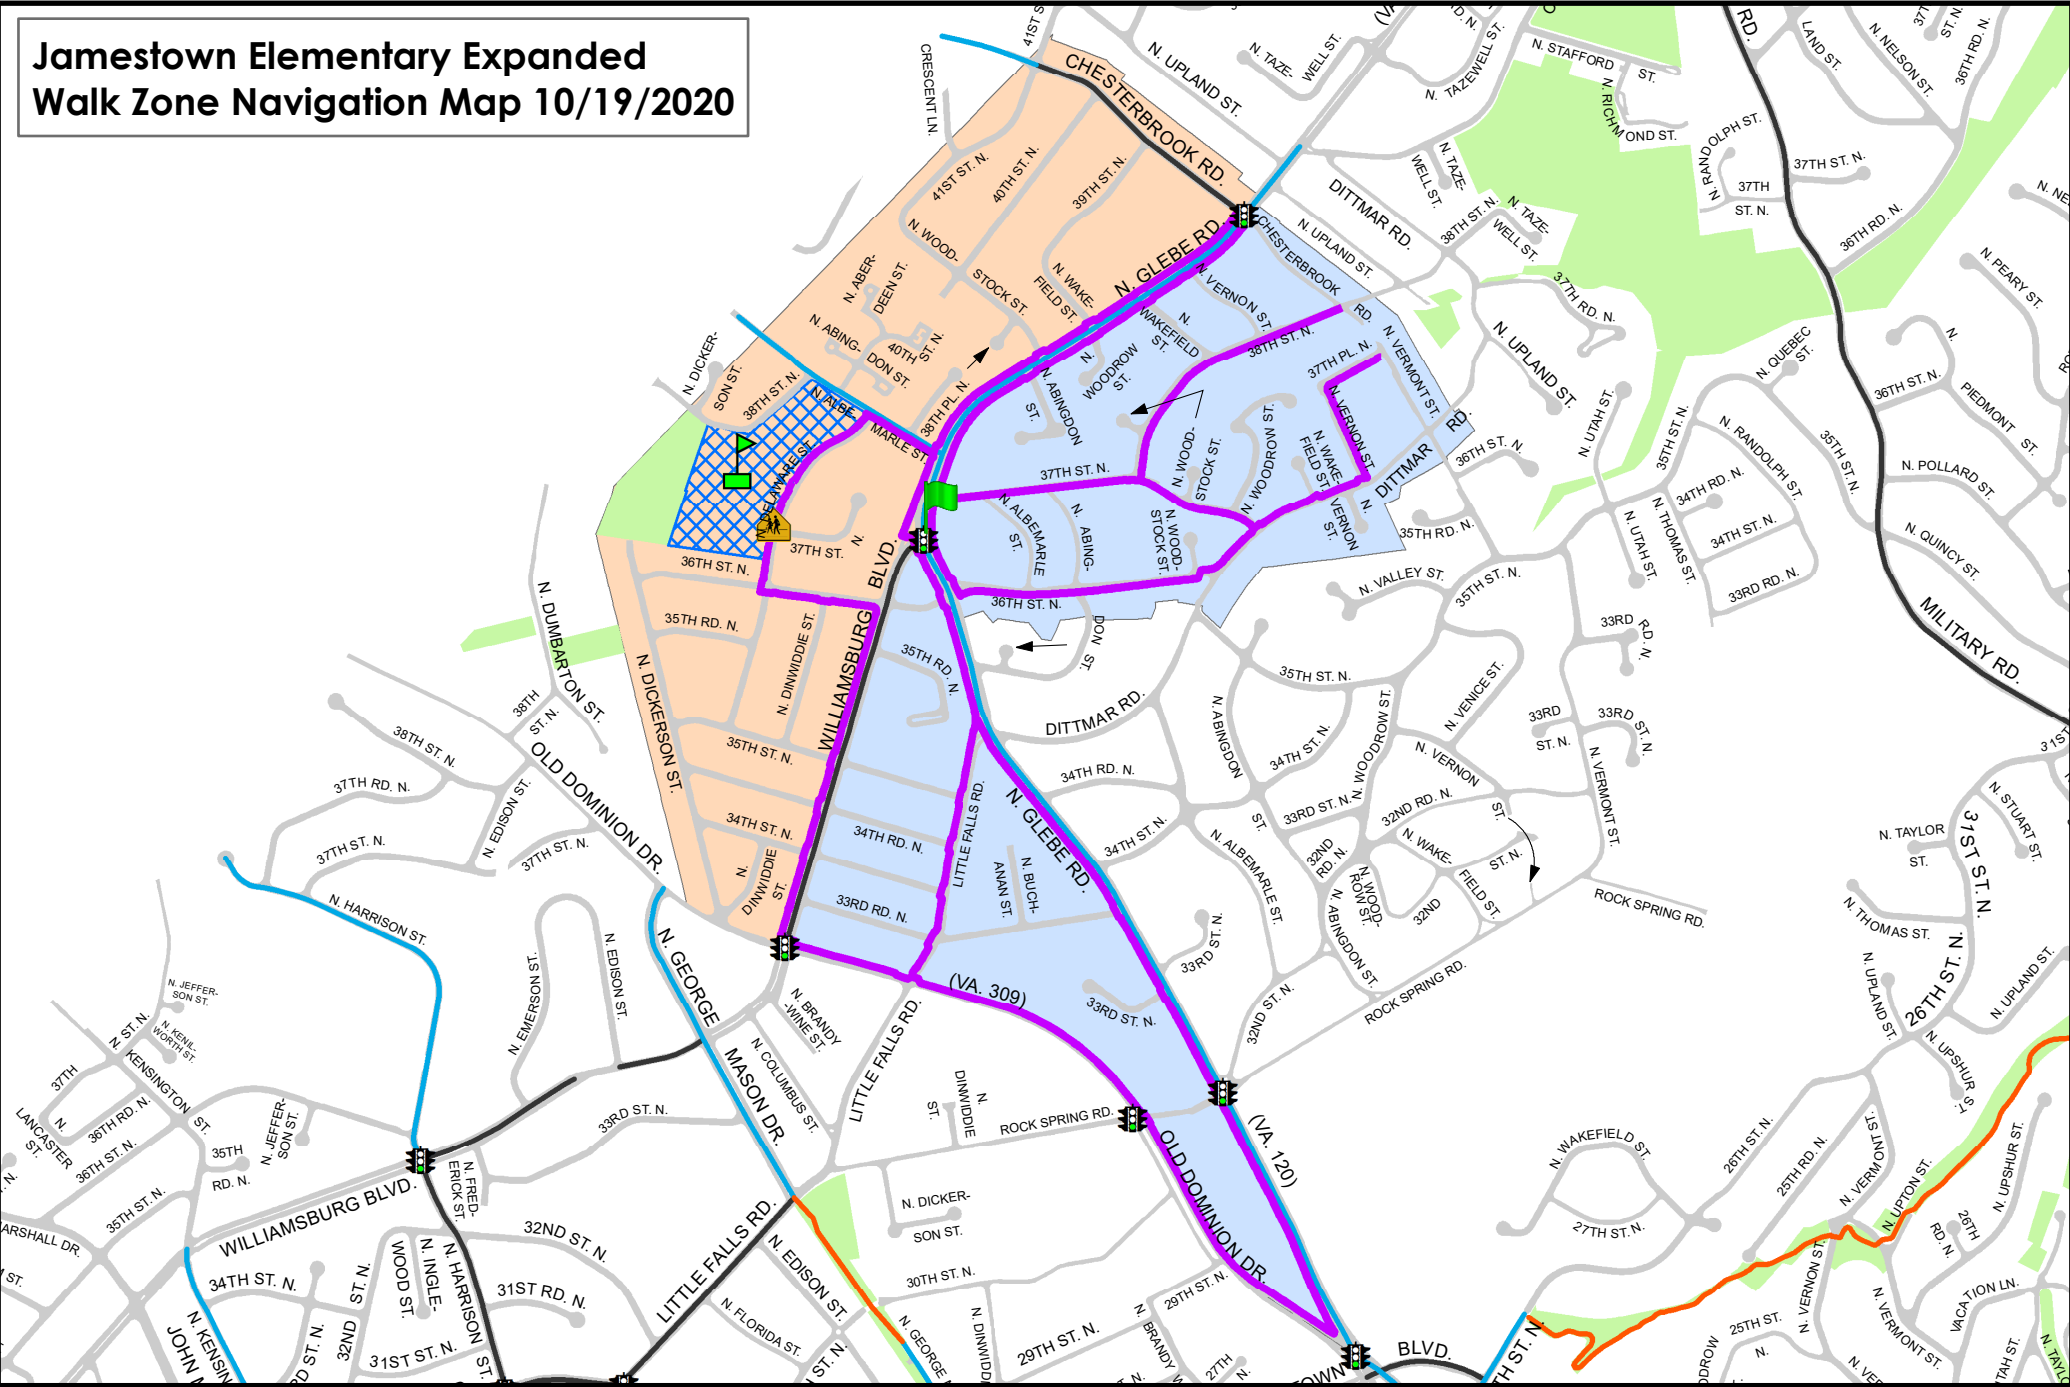

Jamestown Elementary Expanded Walk Zone Navigation Map 10/19/2020

 Current Walk Zone	 Suggested Expanded Walk Zone Walking Routes	 Stairs	 Bike Routes
 Expanded Walk Zone	 Elementary School	 Crossing Guard Location	 Bike Lanes
 Elementary School Property Boundary	 Elementary School Crossing Support Location	 Crossing Support Location	 Off-Street Trails
 Signalized Crossing			 On-Street routes