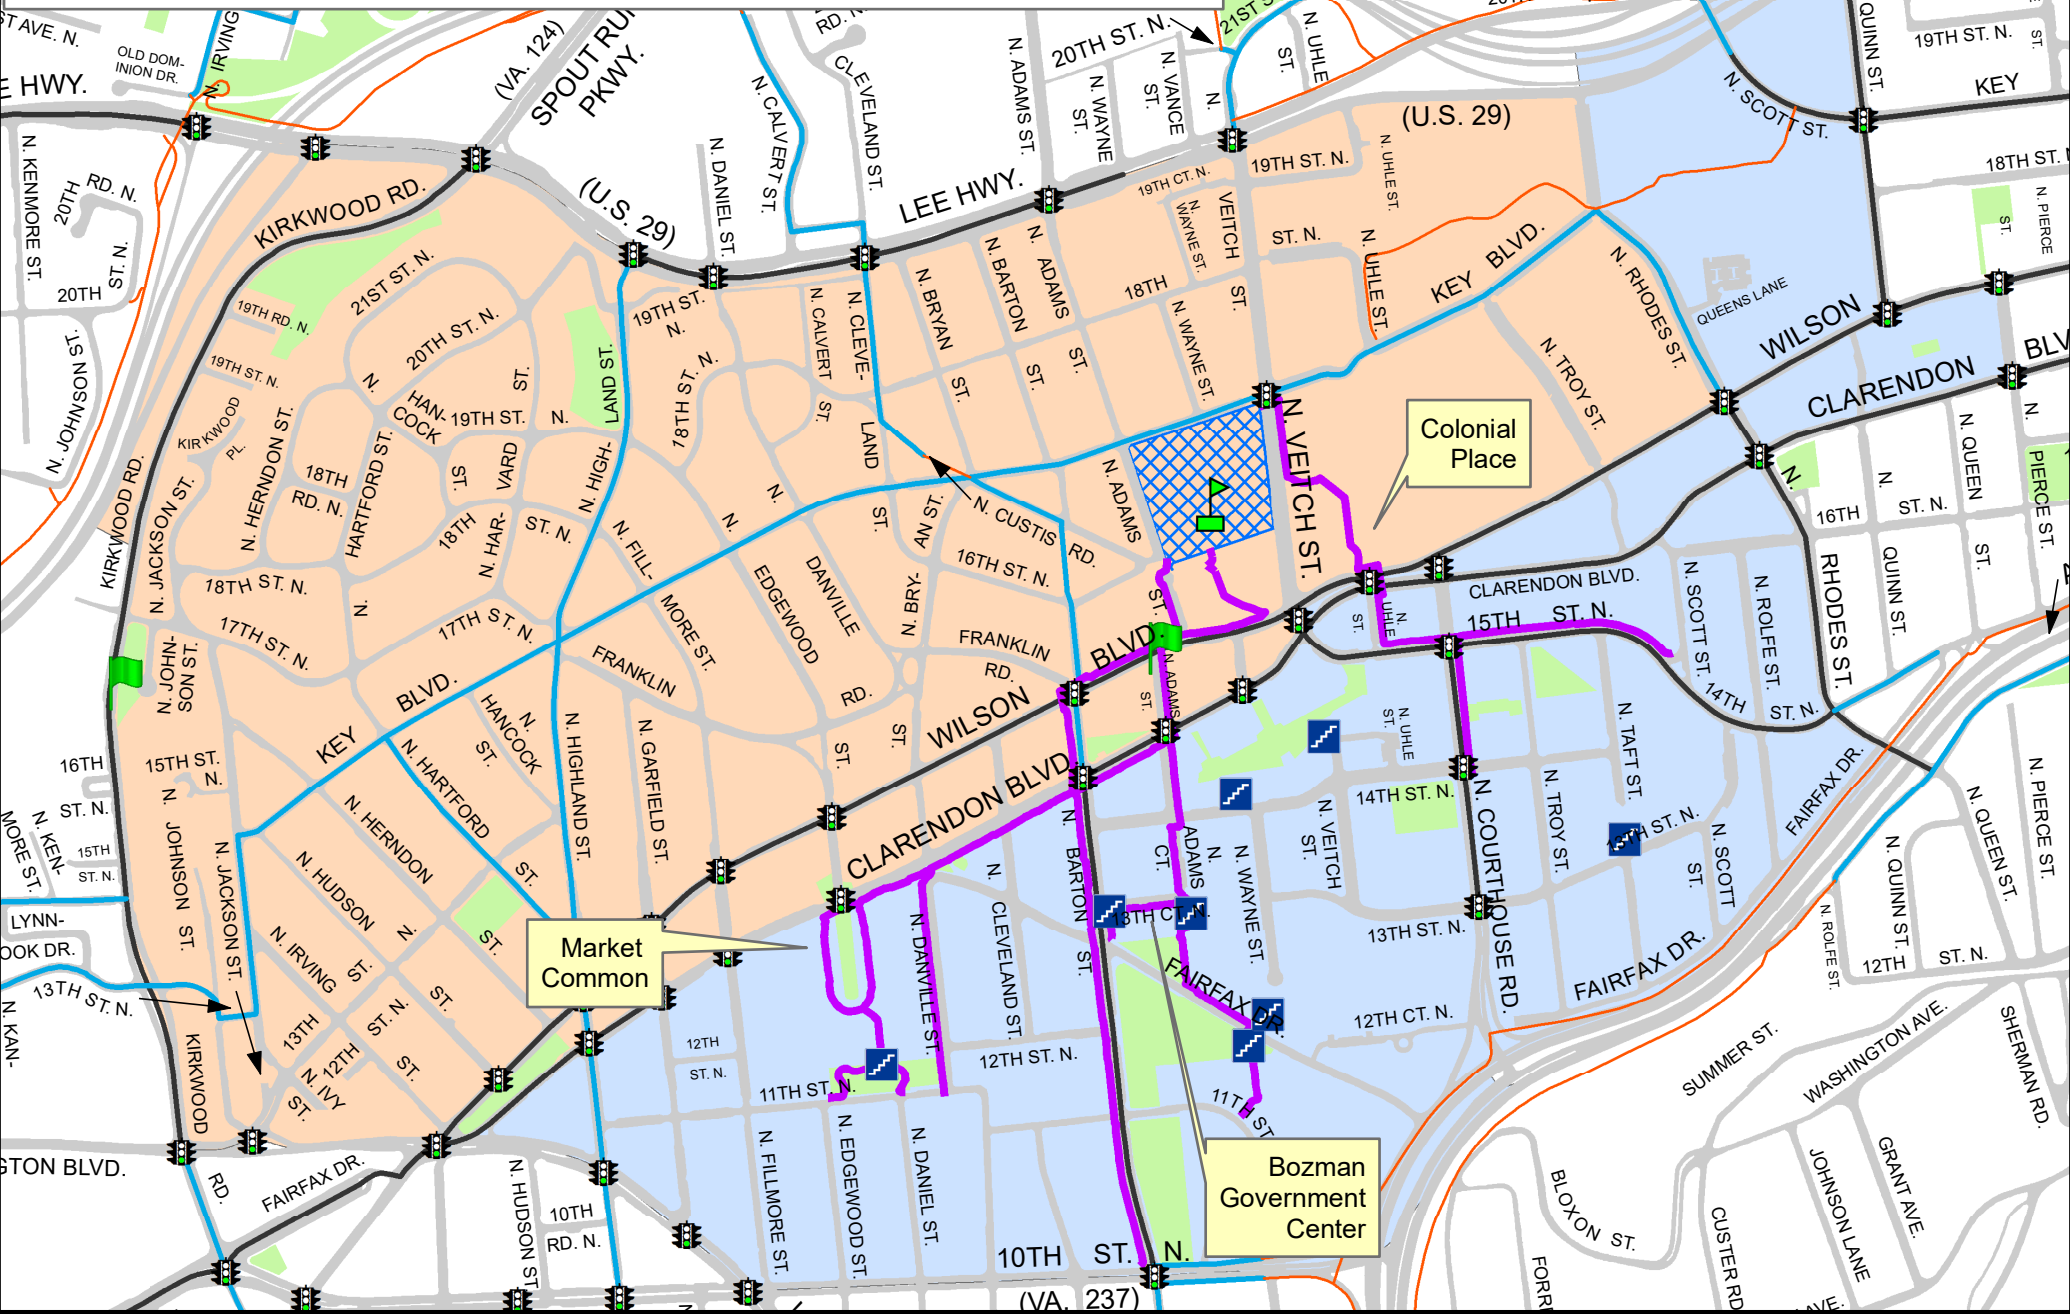

Key Elementary Expanded Walk Zone Navigation Map 10/19/2020

Current Walk Zone	Suggested Expanded Walk Zone Walking Routes	Stairs	Crossing Guard Location	Bike Lanes
Expanded Walk Zone	Elementary School	Crossing Support Location	Crossing Support Location	Off-Street Trails
Elementary School Property Boundary	Signalized Crossing			On-Street routes