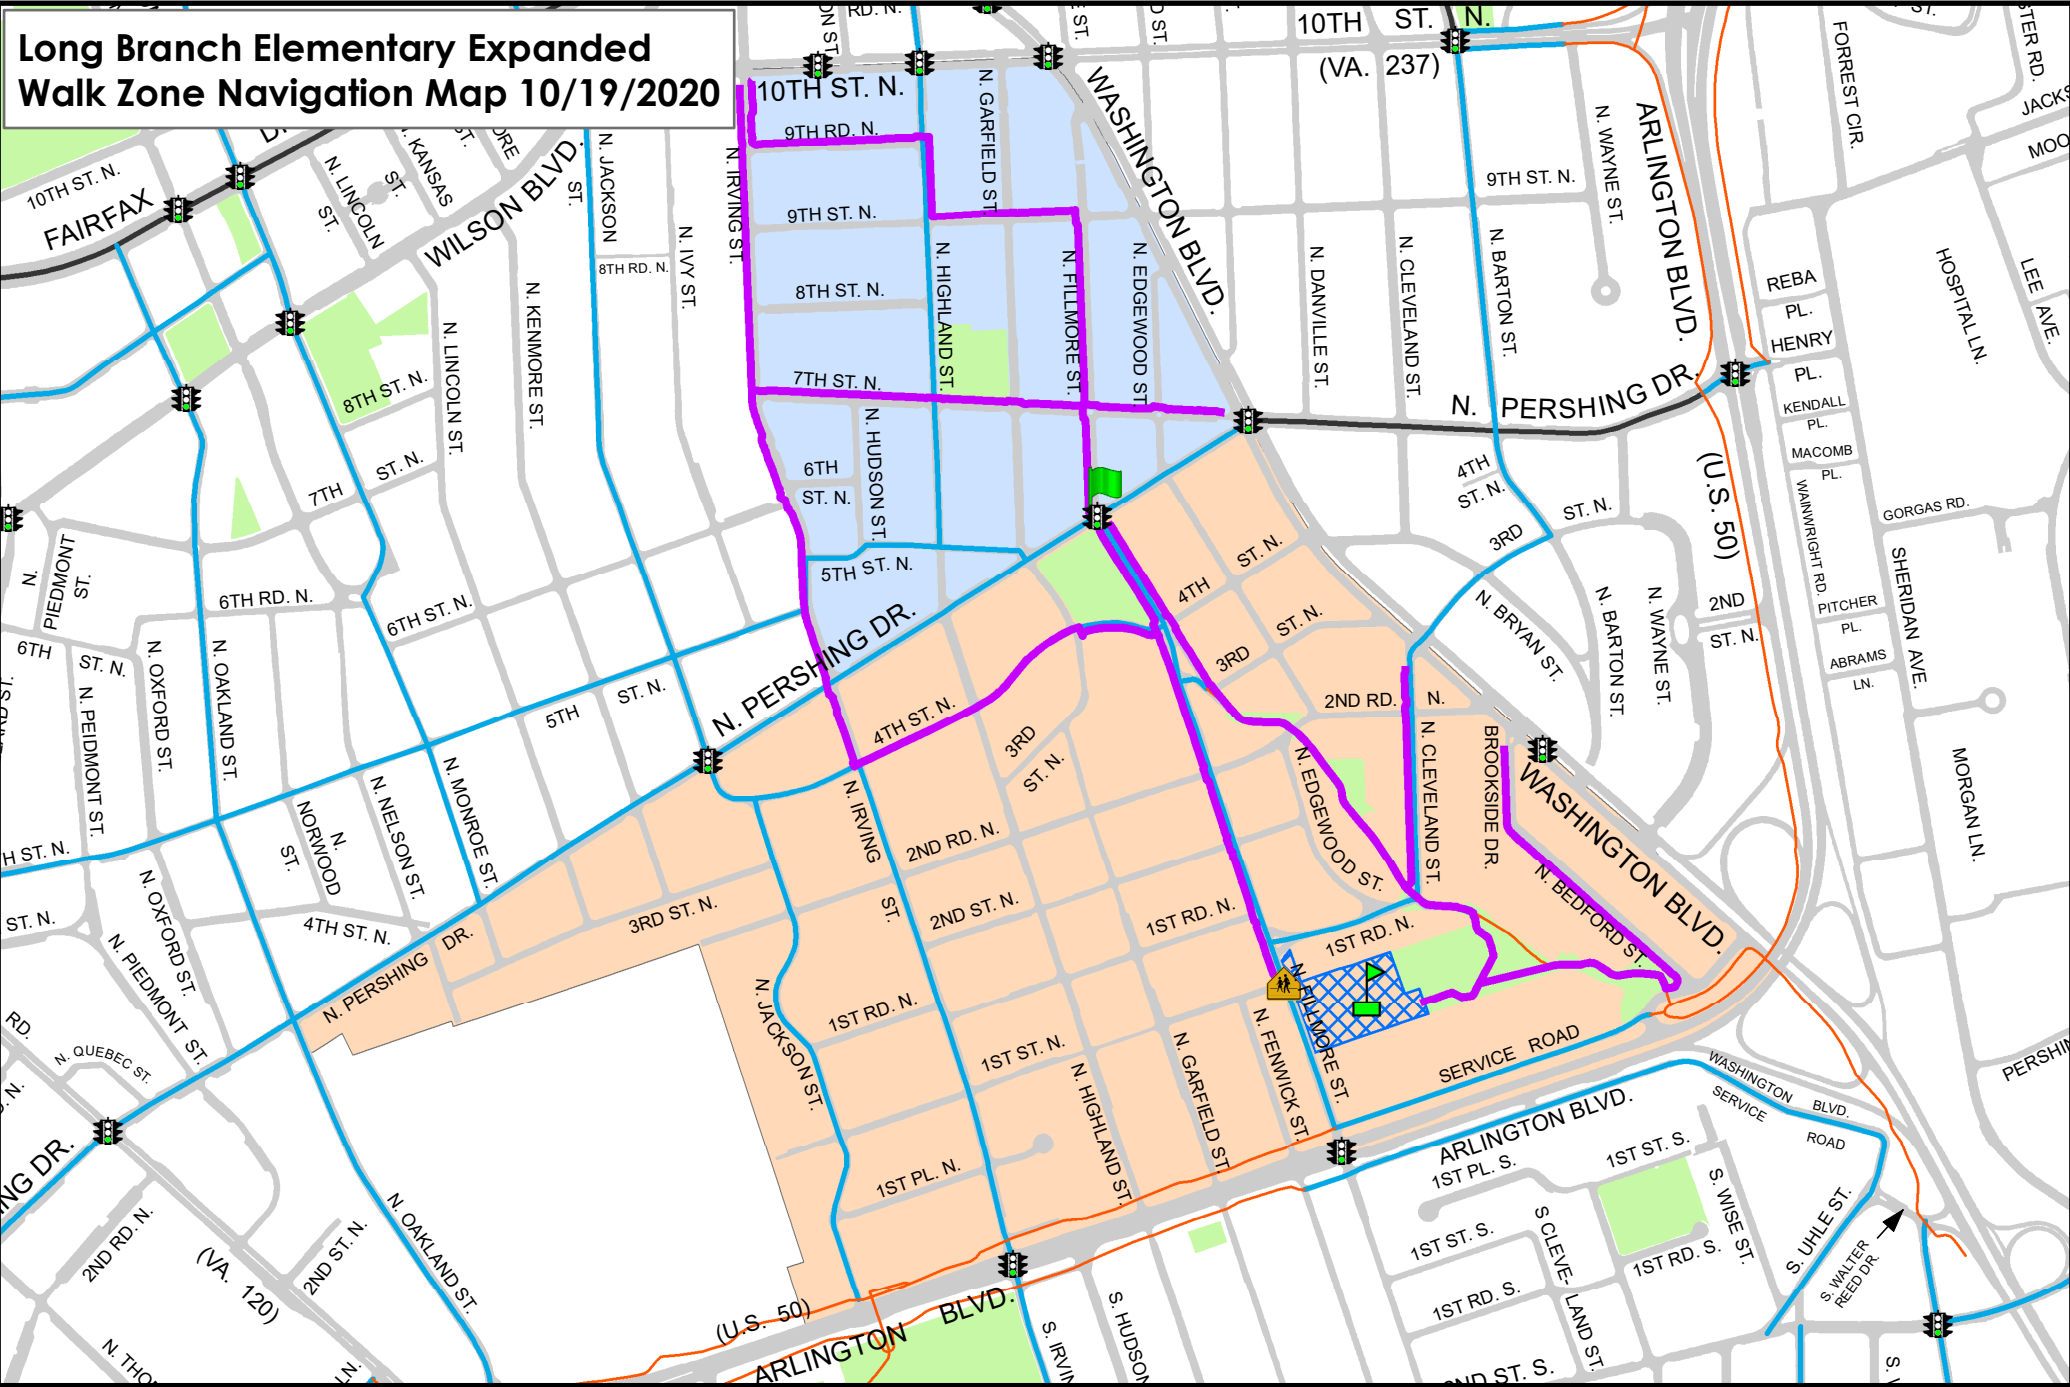

Long Branch Elementary Expanded Walk Zone Navigation Map 10/19/2020

Current Walk Zone	Suggested Expanded Walk Zone Walking Routes	Stairs	
Expanded Walk Zone	Elementary School	Crossing Guard Location	Bike Lanes
Elementary School Property Boundary	Signalized Crossing	Crossing Support Location	Off-Street Trails
			On-Street routes