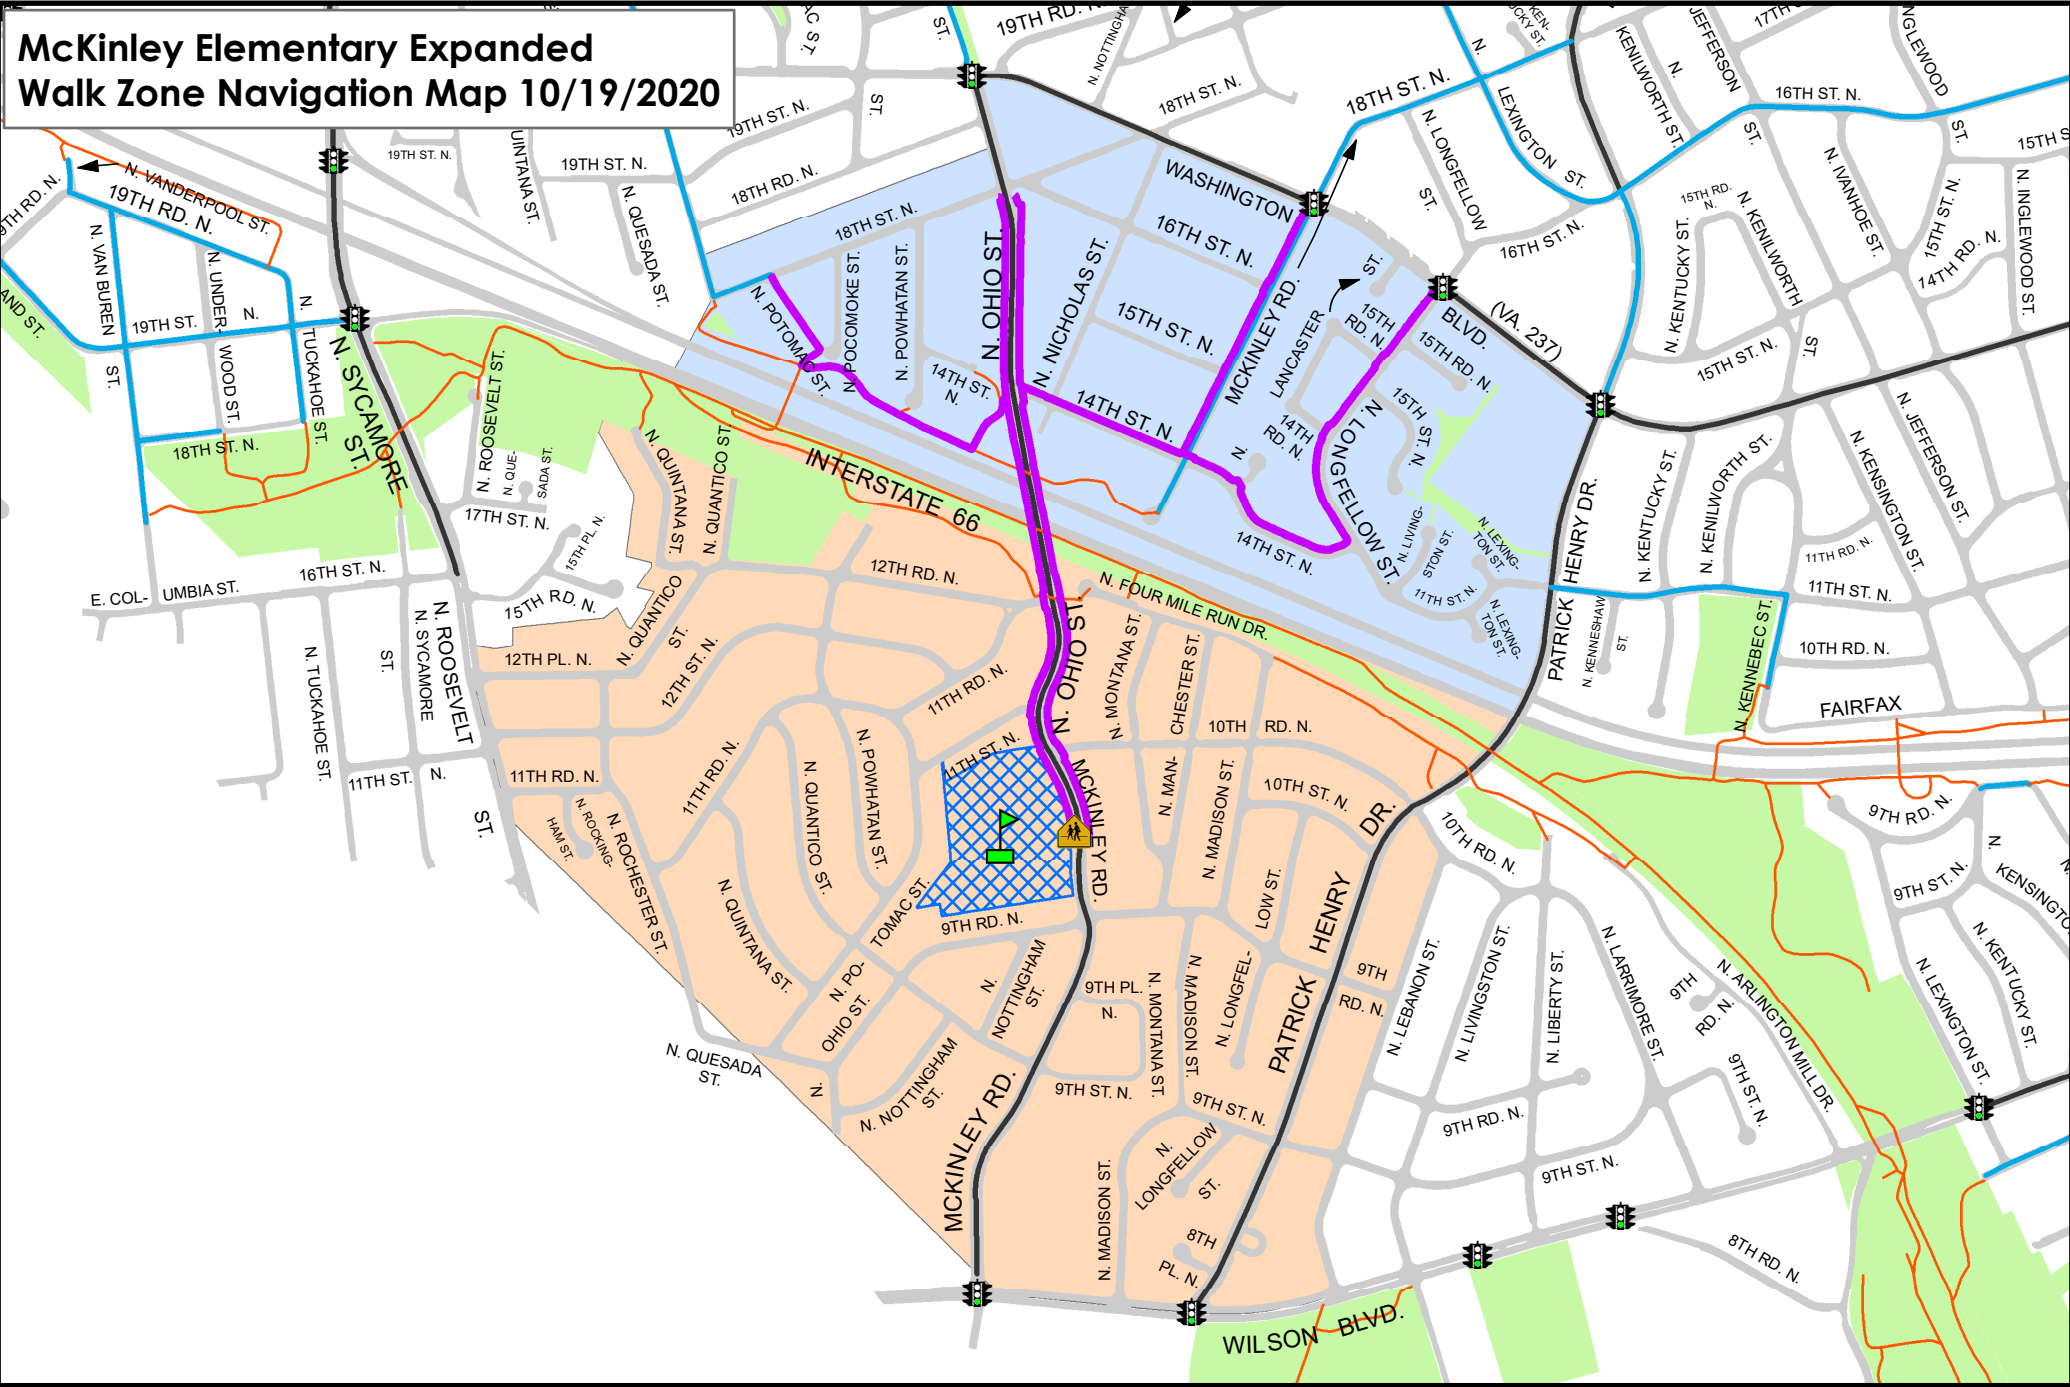

McKinley Elementary Expanded Walk Zone Navigation Map 10/19/2020

- Current Walk Zone
- Expanded Walk Zone
- Elementary School Property Boundary
- Suggested Expanded Walk Zone Walking Routes
- Elementary School
- Signalized Crossing

- Stairs
- Crossing Guard Location
- Crossing Support Location

- Bike Routes**
- Bike Lanes
- Off-Street Trails
- On-Street routes

Arlington Public Schools
10/19/2020

This document is for planning purposes only and subject to change.