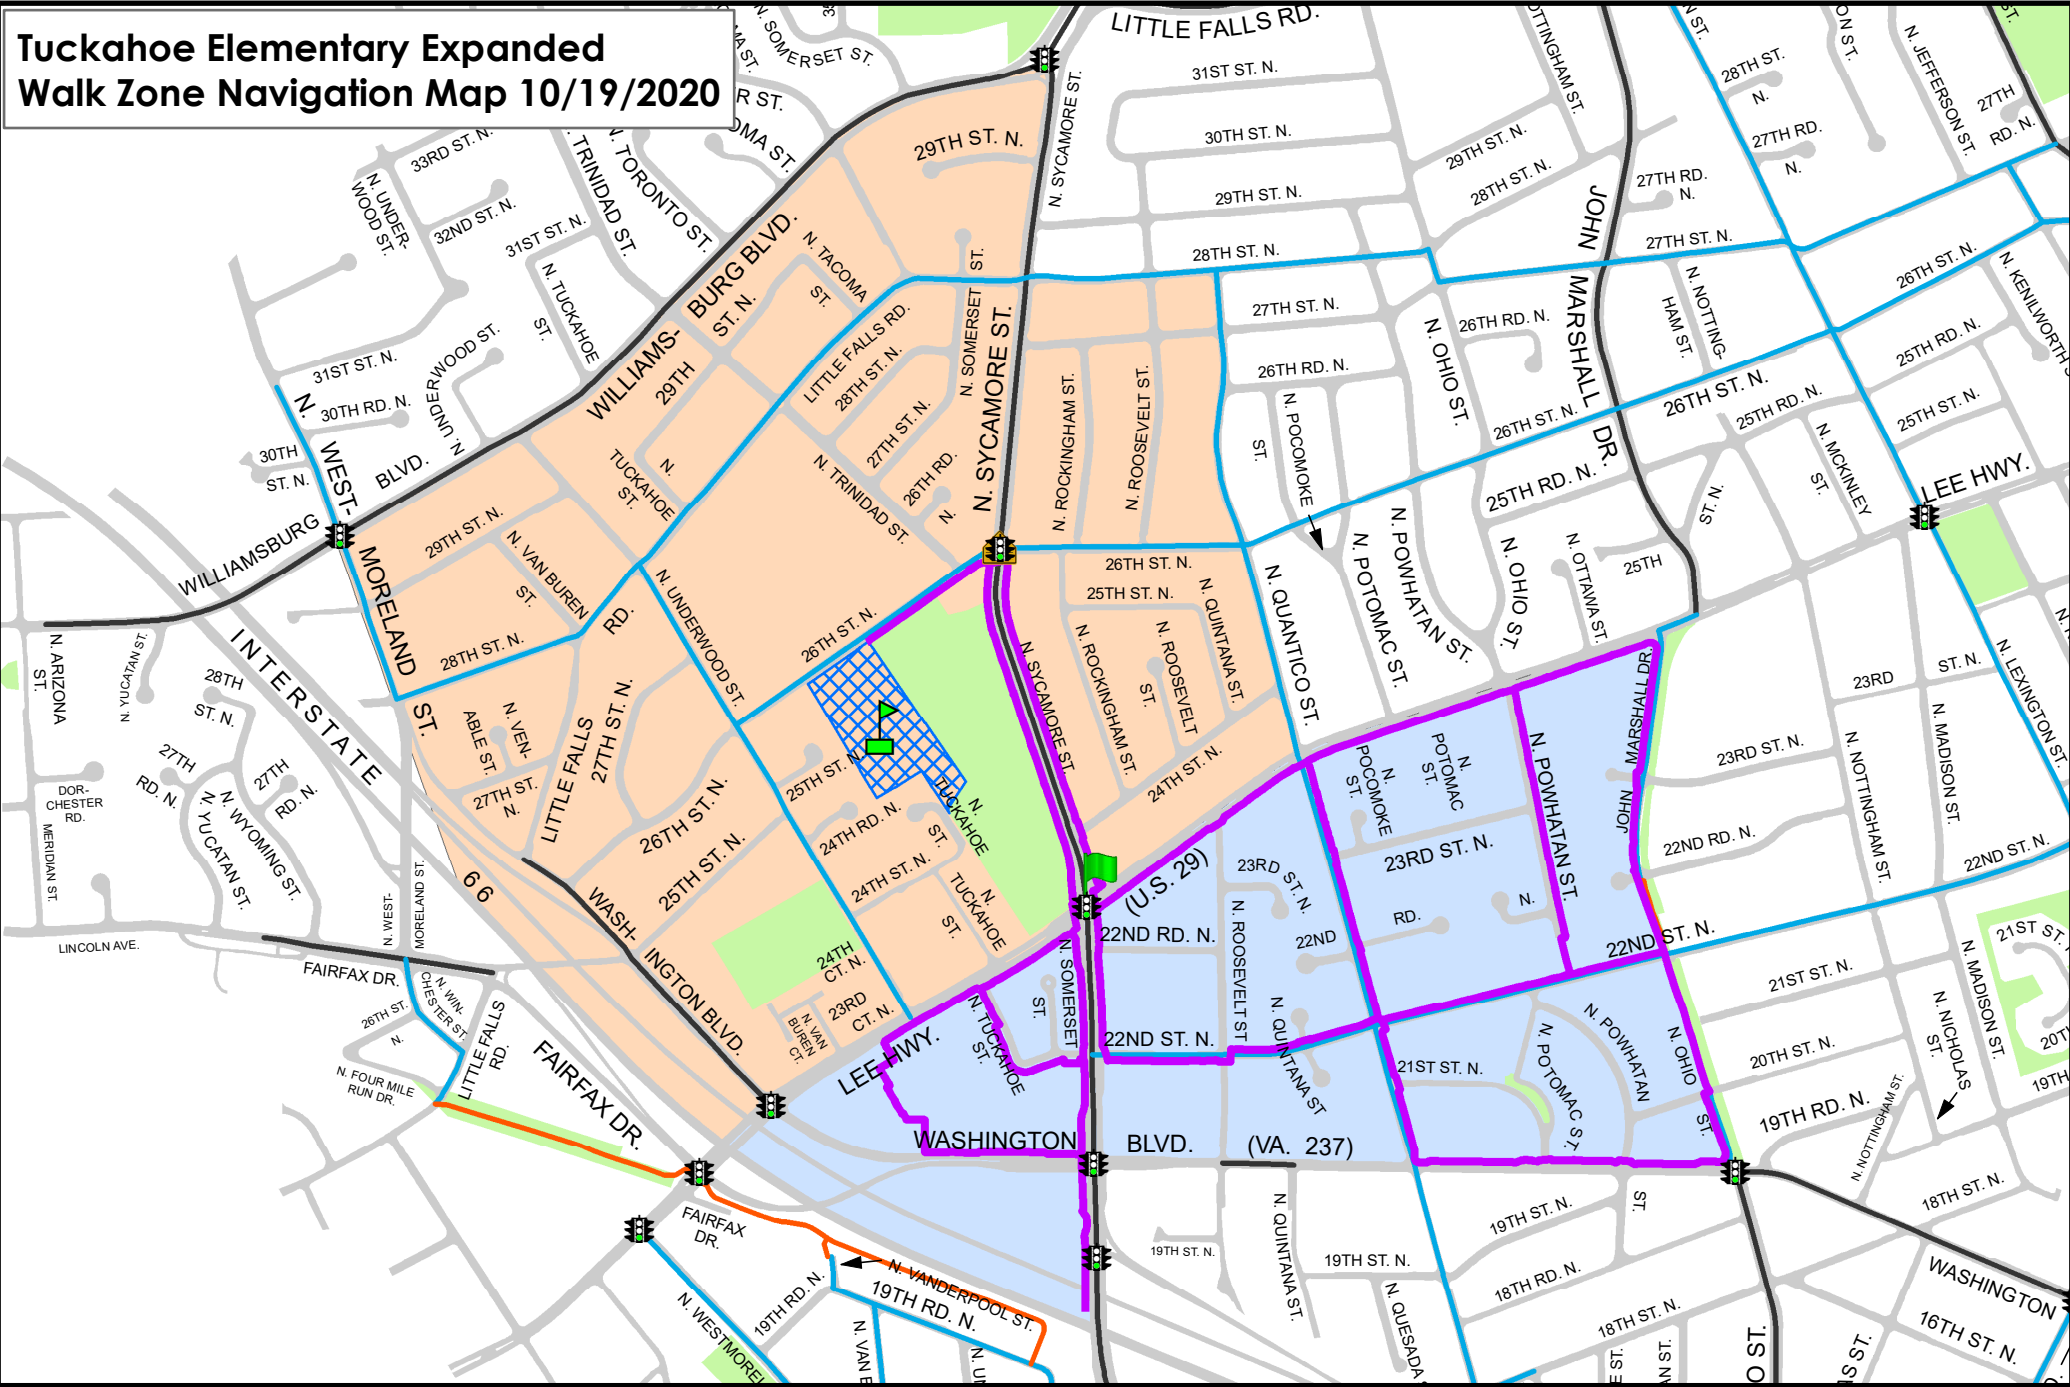

# Tuckahoe Elementary Expanded Walk Zone Navigation Map 10/19/2020

-  Current Walk Zone
-  Expanded Walk Zone
-  Elementary School Property Boundary
-  Elementary School
-  Signalized Crossing

-  Stairs
-  Crossing Guard Location
-  Crossing Support Location

- ### Bike Routes
-  Bike Lanes
  -  Off-Street Trails
  -  On-Street routes

**Arlington Public Schools**  
10/19/2020  
This document is for planning purposes only and subject to change.