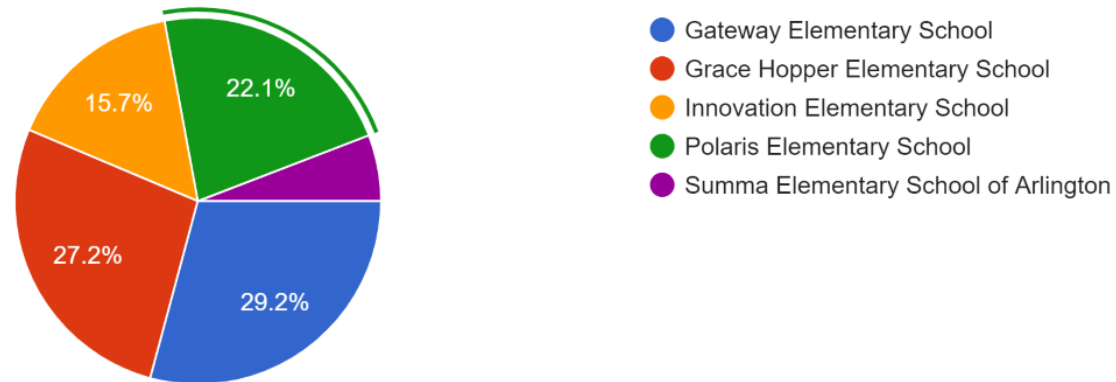

ASFS Student Survey

We showed and made available a video explaining each name on the survey. Students could complete a google survey or some of the younger grades had a survey on Seesaw they could complete and turn in to their teacher.

As you can see from the summary below, the results of the survey from the students of ASFS:

Gateway - 115 votes 29.2%
Grace Hopper - 107 votes 27.2%
Polaris - 87 votes 22.1%
Innovation 62 votes 15.7 %
Summa Elementary School of Arlington - 23 votes 5.8%

Which name do you choose for the new elementary school?

394 responses

Christine A'Hearn
Librarian, Arlington Science Focus ES