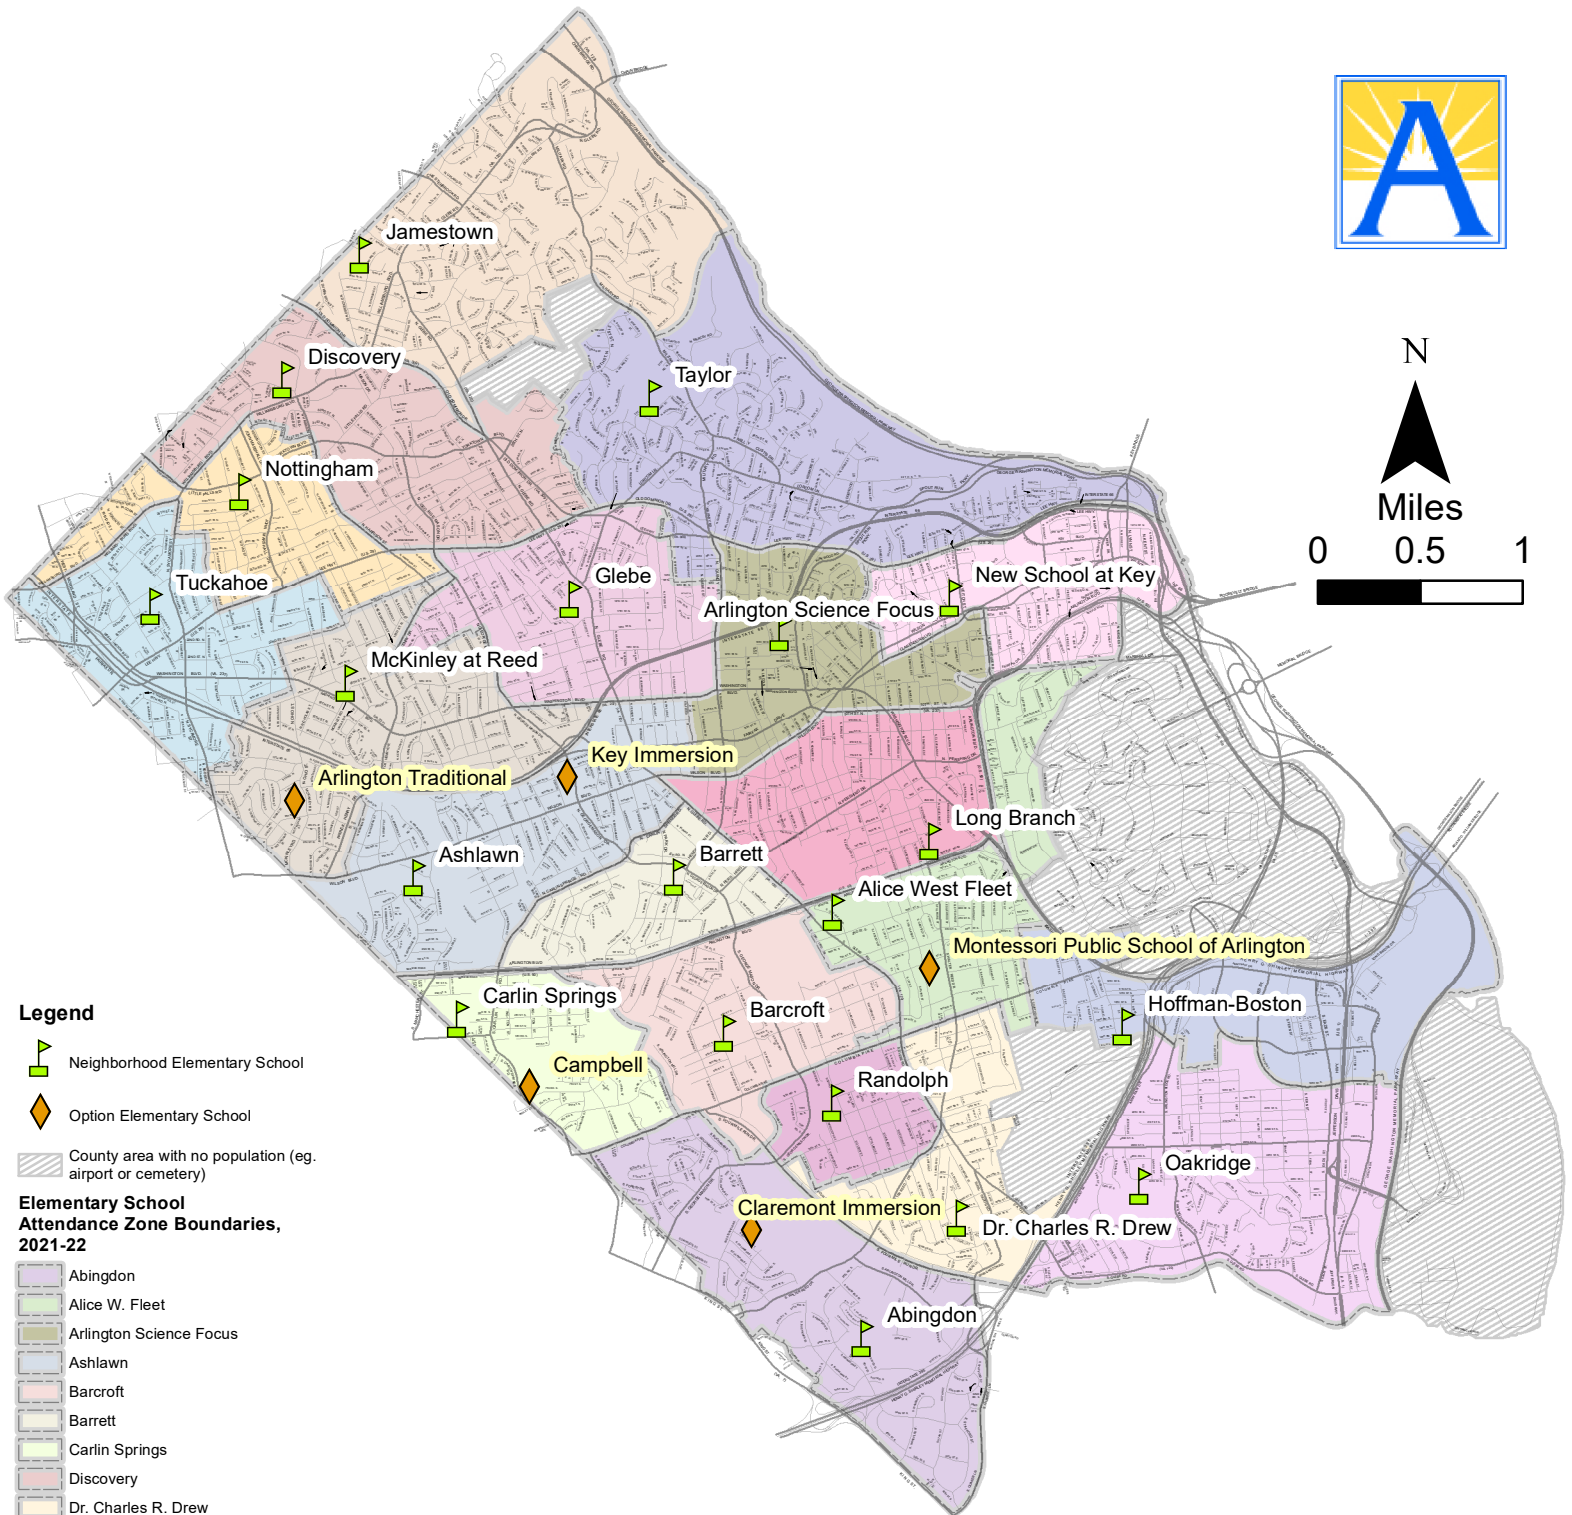

Elementary School Locations and Attendance Zone Boundaries for School Year 2021-22

Legend

-  Neighborhood Elementary School
-  Option Elementary School
-  County area with no population (eg. airport or cemetery)

Elementary School Attendance Zone Boundaries, 2021-22

-  Abingdon
-  Alice W. Fleet
-  Arlington Science Focus
-  Ashlawn
-  Barcroft
-  Barrett
-  Carlin Springs
-  Discovery
-  Dr. Charles R. Drew
-  Glebe
-  Hoffman-Boston
-  Jamestown
-  Long Branch
-  McKinley at Reed
-  New School at Key
-  Nottingham
-  Oakridge
-  Randolph
-  Taylor
-  Tuckahoe

Please contact the Department of School and Community Relations with any questions at 703-228-6005.

Notes:

- This map reflects the attendance zone boundaries adopted by the School Board on December 3, 2020. For more information, visit: <https://www.apsva.us/engage/fall2020elementaryboundaries/>
- The Dept. of School and Community Relations is leading community processes (Dec 2020-Jun 2021) for naming/renaming the new neighborhood elementary school at the Key site, the new school building at the Reed site (McKinley at Reed on map) and the Key Immersion program in its new location. For more information, visit: <https://www.apsva.us/engage/school-naming-renaming-processes-for-2021/>