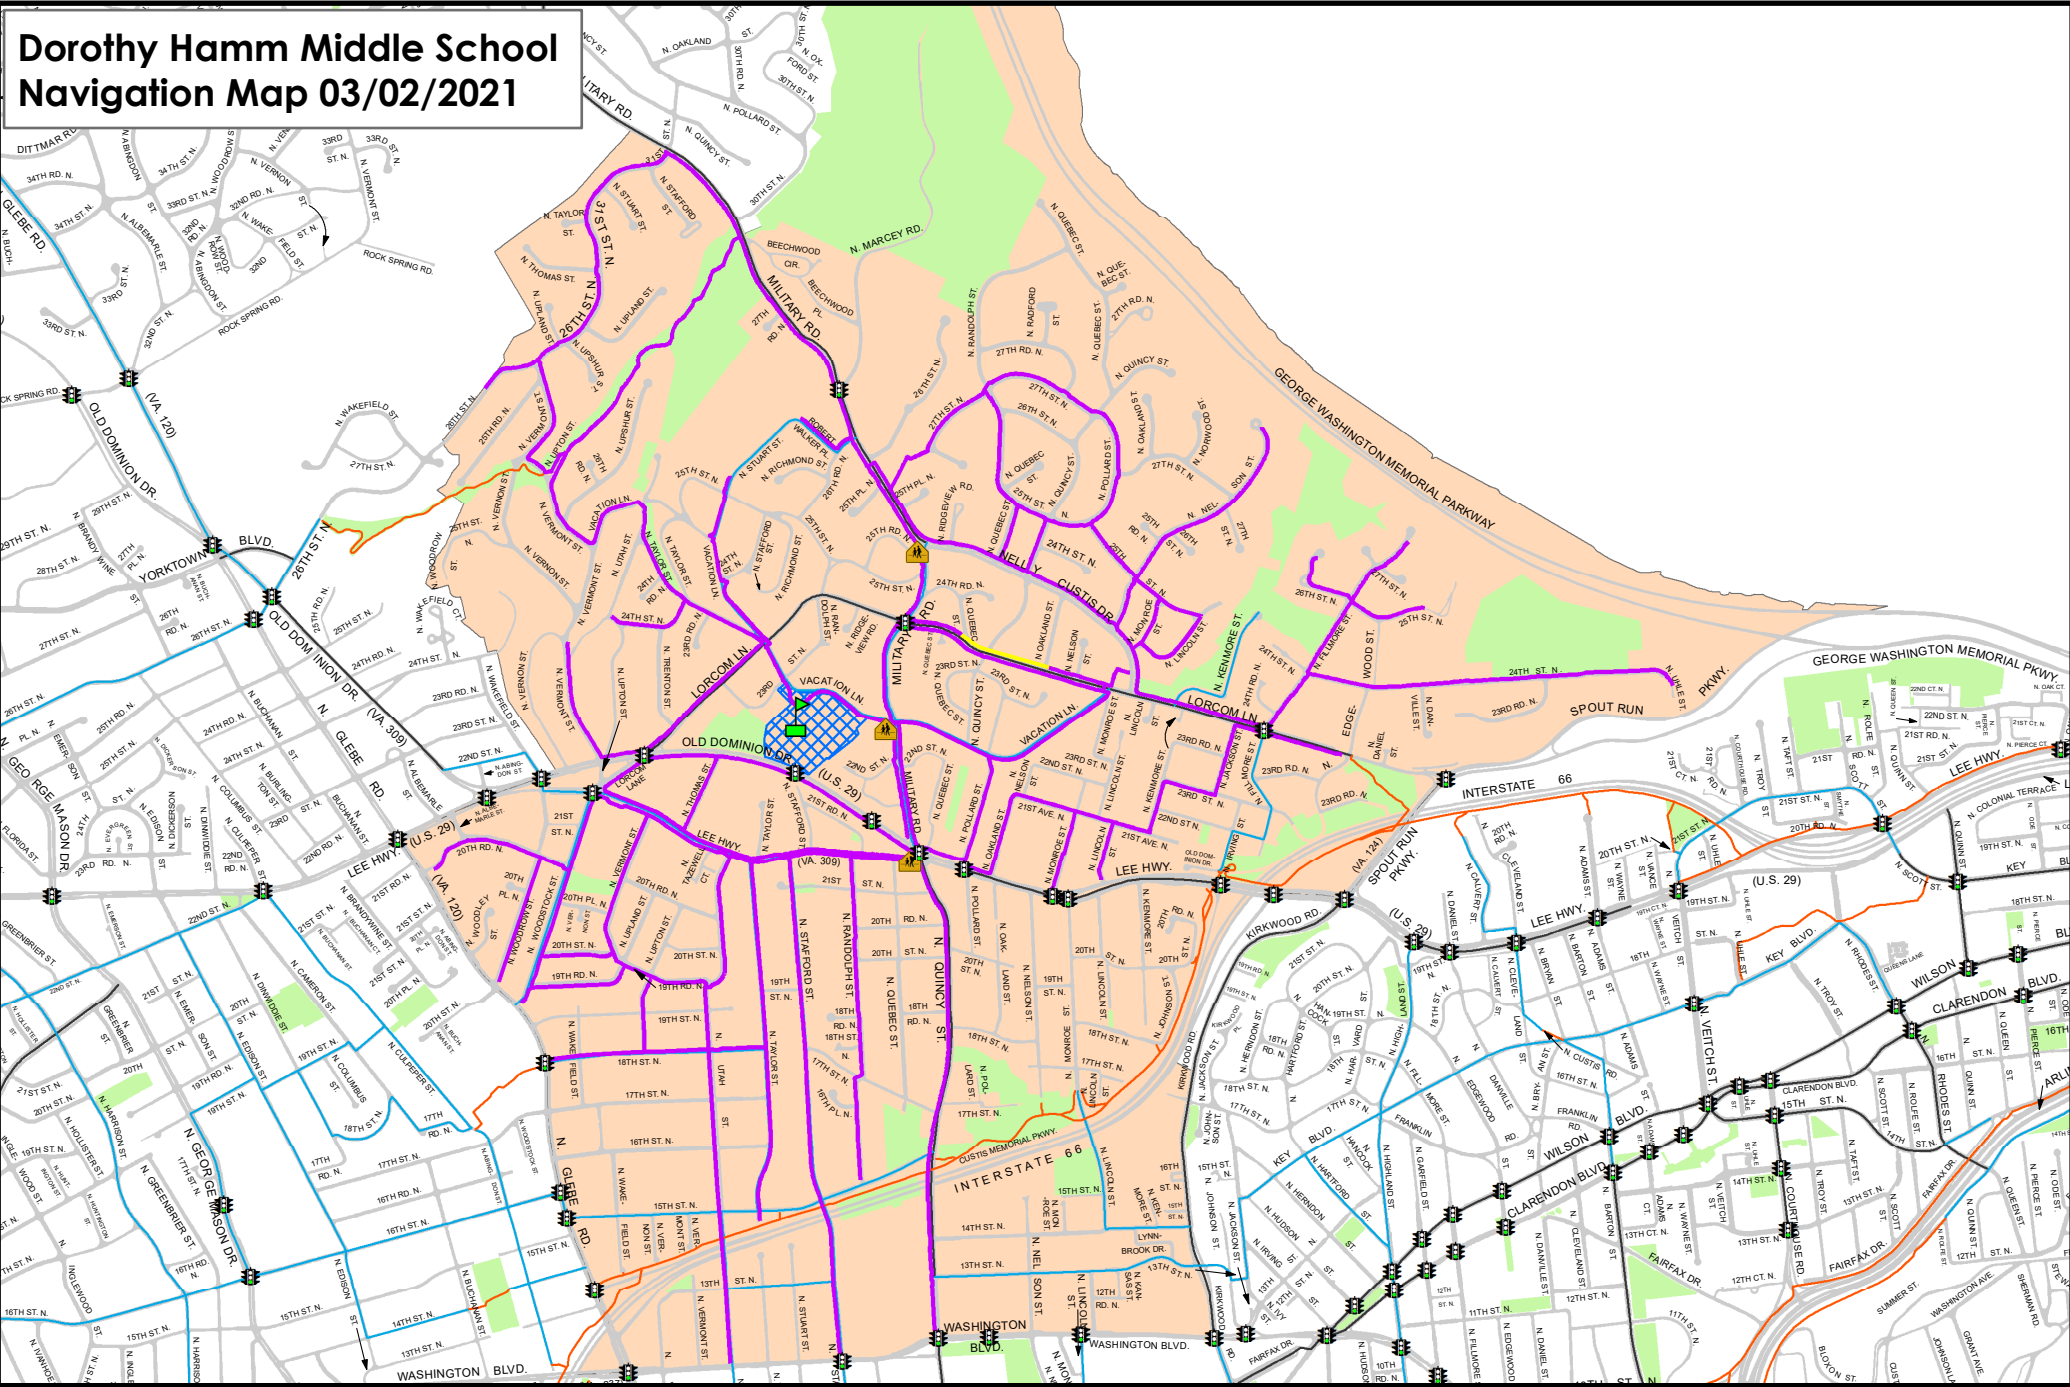

Dorothy Hamm Middle School Navigation Map 03/02/2021

 Current Walk Zone	 Suggested Walking Routes	 Stairs	 Bike Routes
 Middle School Property Boundary	 Suggested Walking Routes Proposed County Temporary	 Crossing Guard Location	 Bike Lanes
 Middle School	 Signalized Crossing	 Crossing Support Location	 Off-Street Trails
			 On-Street routes