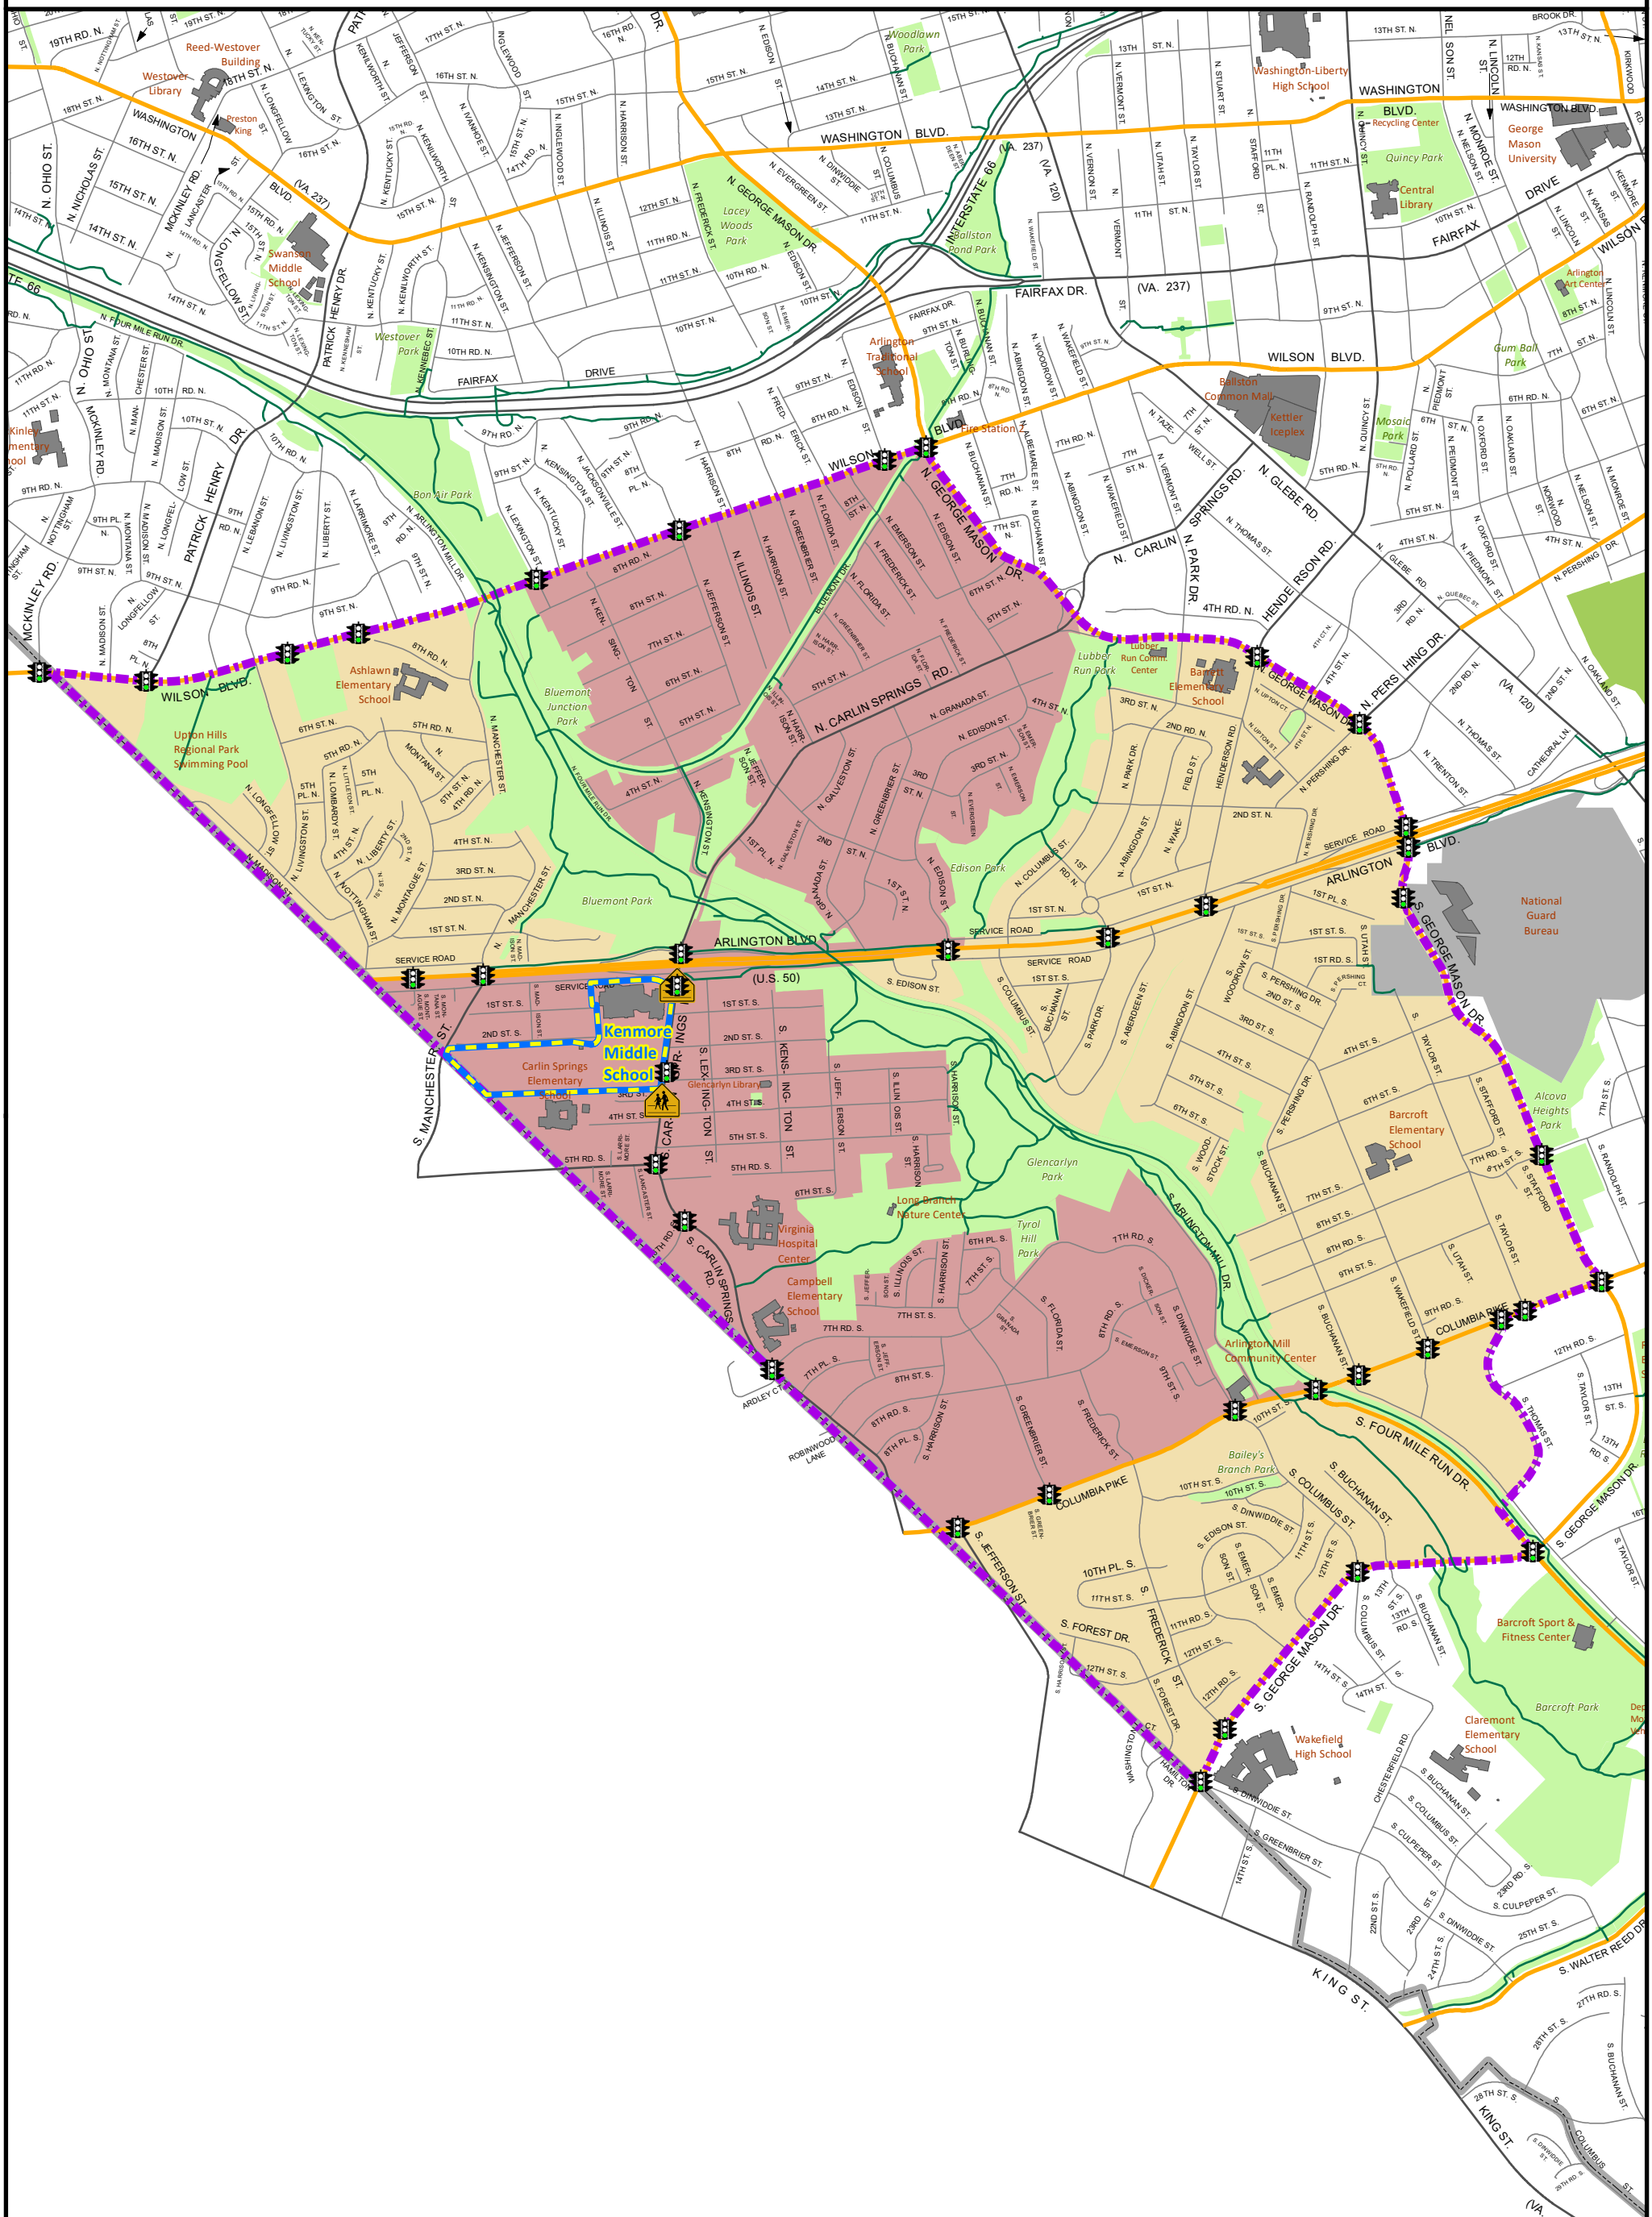

Kenmore Middle School Bus Eligibility Zone

- Transportation Zones**
- Bus Eligibility Zone
 - No Bus Service
- Other Map Features**
- Arlington County Boundary
 - Attendance Boundary
 - Kenmore
- Bus Eligibility Zone Delimiter**
- Elementary
 - All Grades
- Other Map Features**
- Off Street Trail
 - School Crossing
 - Signalized Crossing

11/24/2020

Disclaimer: The information contained herein is subject to change.
 S:\Databases\FacilitiesGIS\Transportation\Trans_SY20_21\WZ_Effective_SY20_21\MS_Kenmore_SY20_21.mxd
 NOTE: All roadway segments are subject to change based on the locations of crossing guards.
 Source: Arlington County GIS Mapping Center, Arlington Public Schools & Transportation Services.