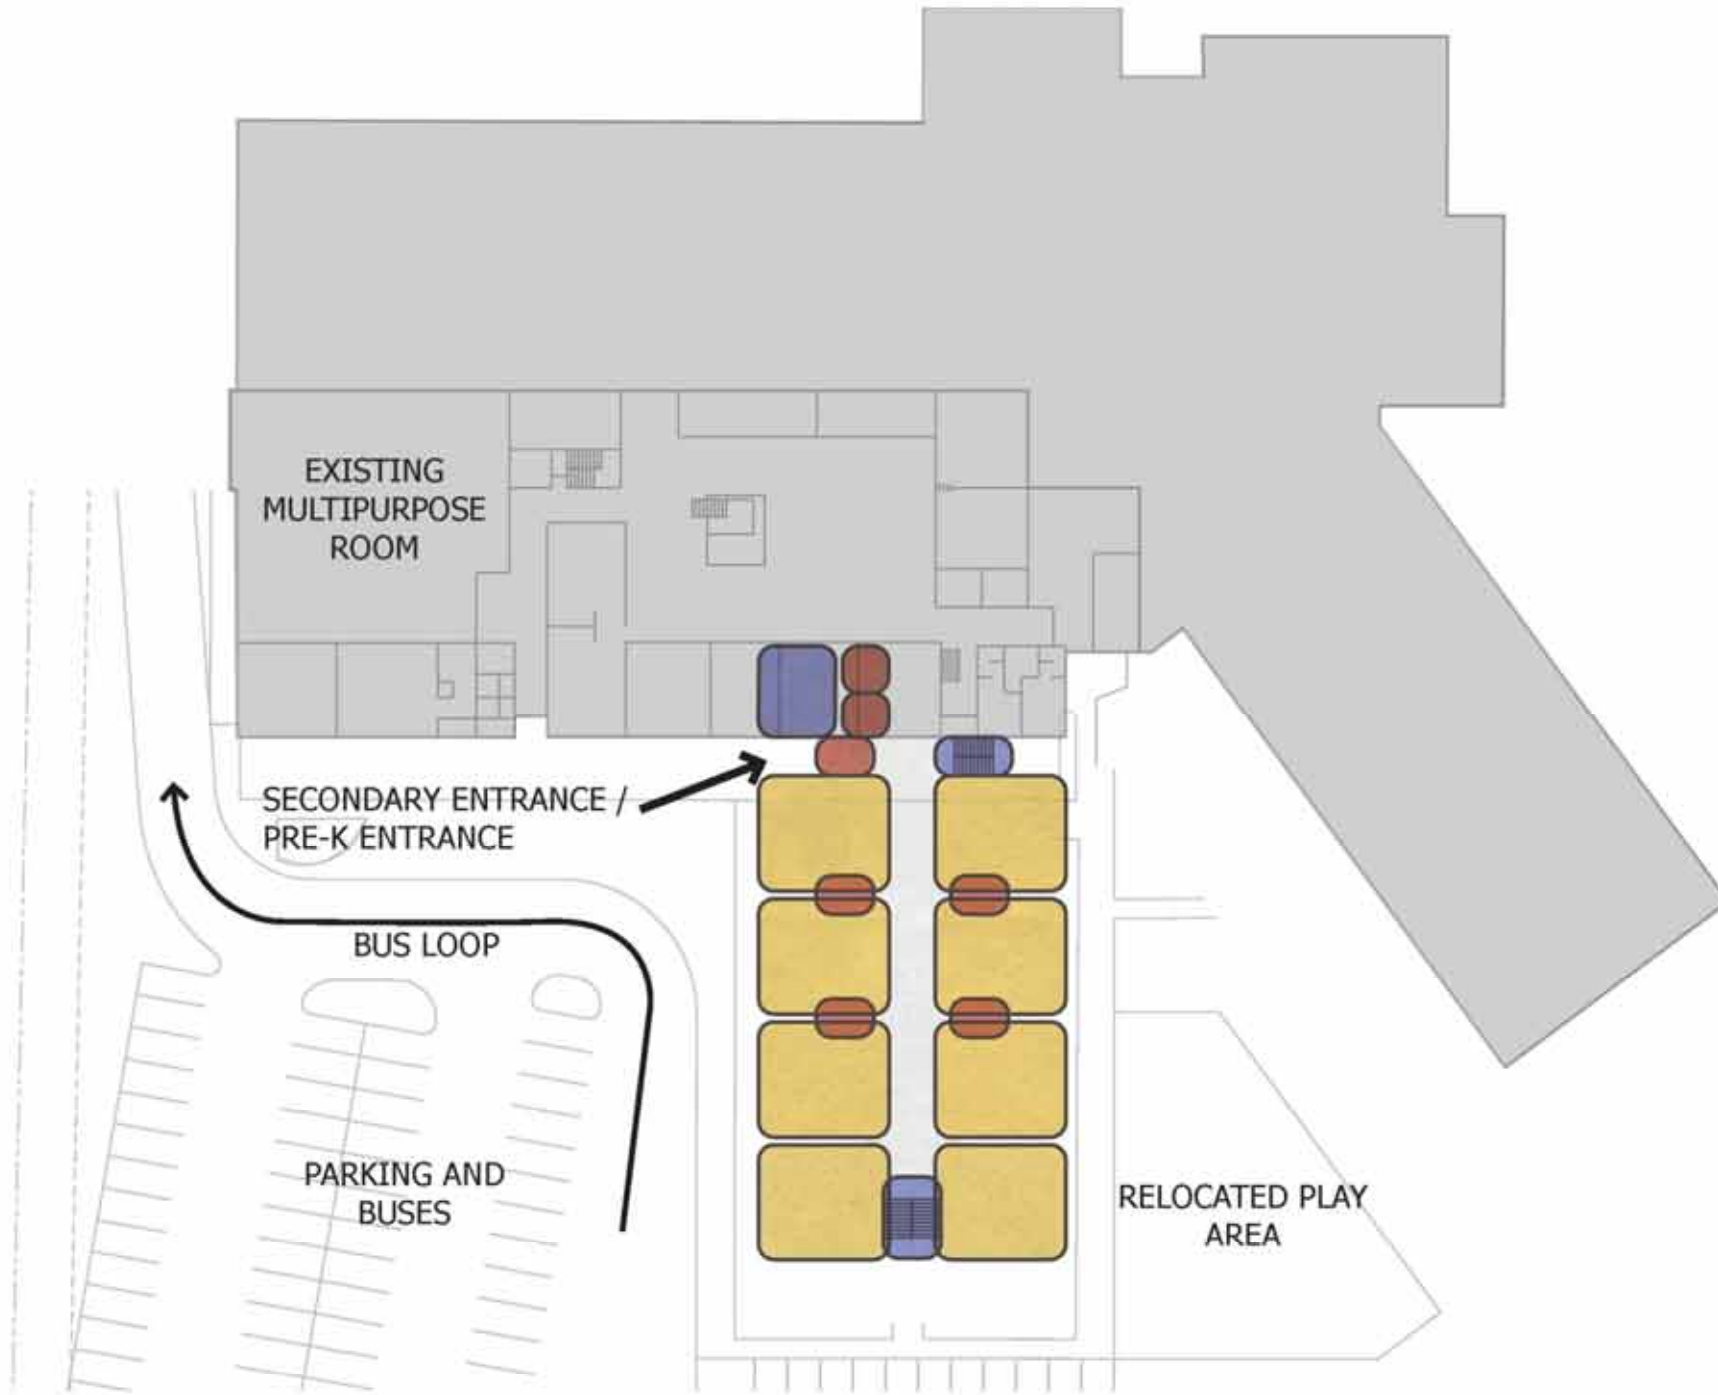

OAKRIDGE ELEMENTARY SCHOOL

LOWER (ADDITION ENTRY) LEVEL PLAN

CLASSROOM	CORE + SUPPORT	SERVICES
N		SCALE 1: 50