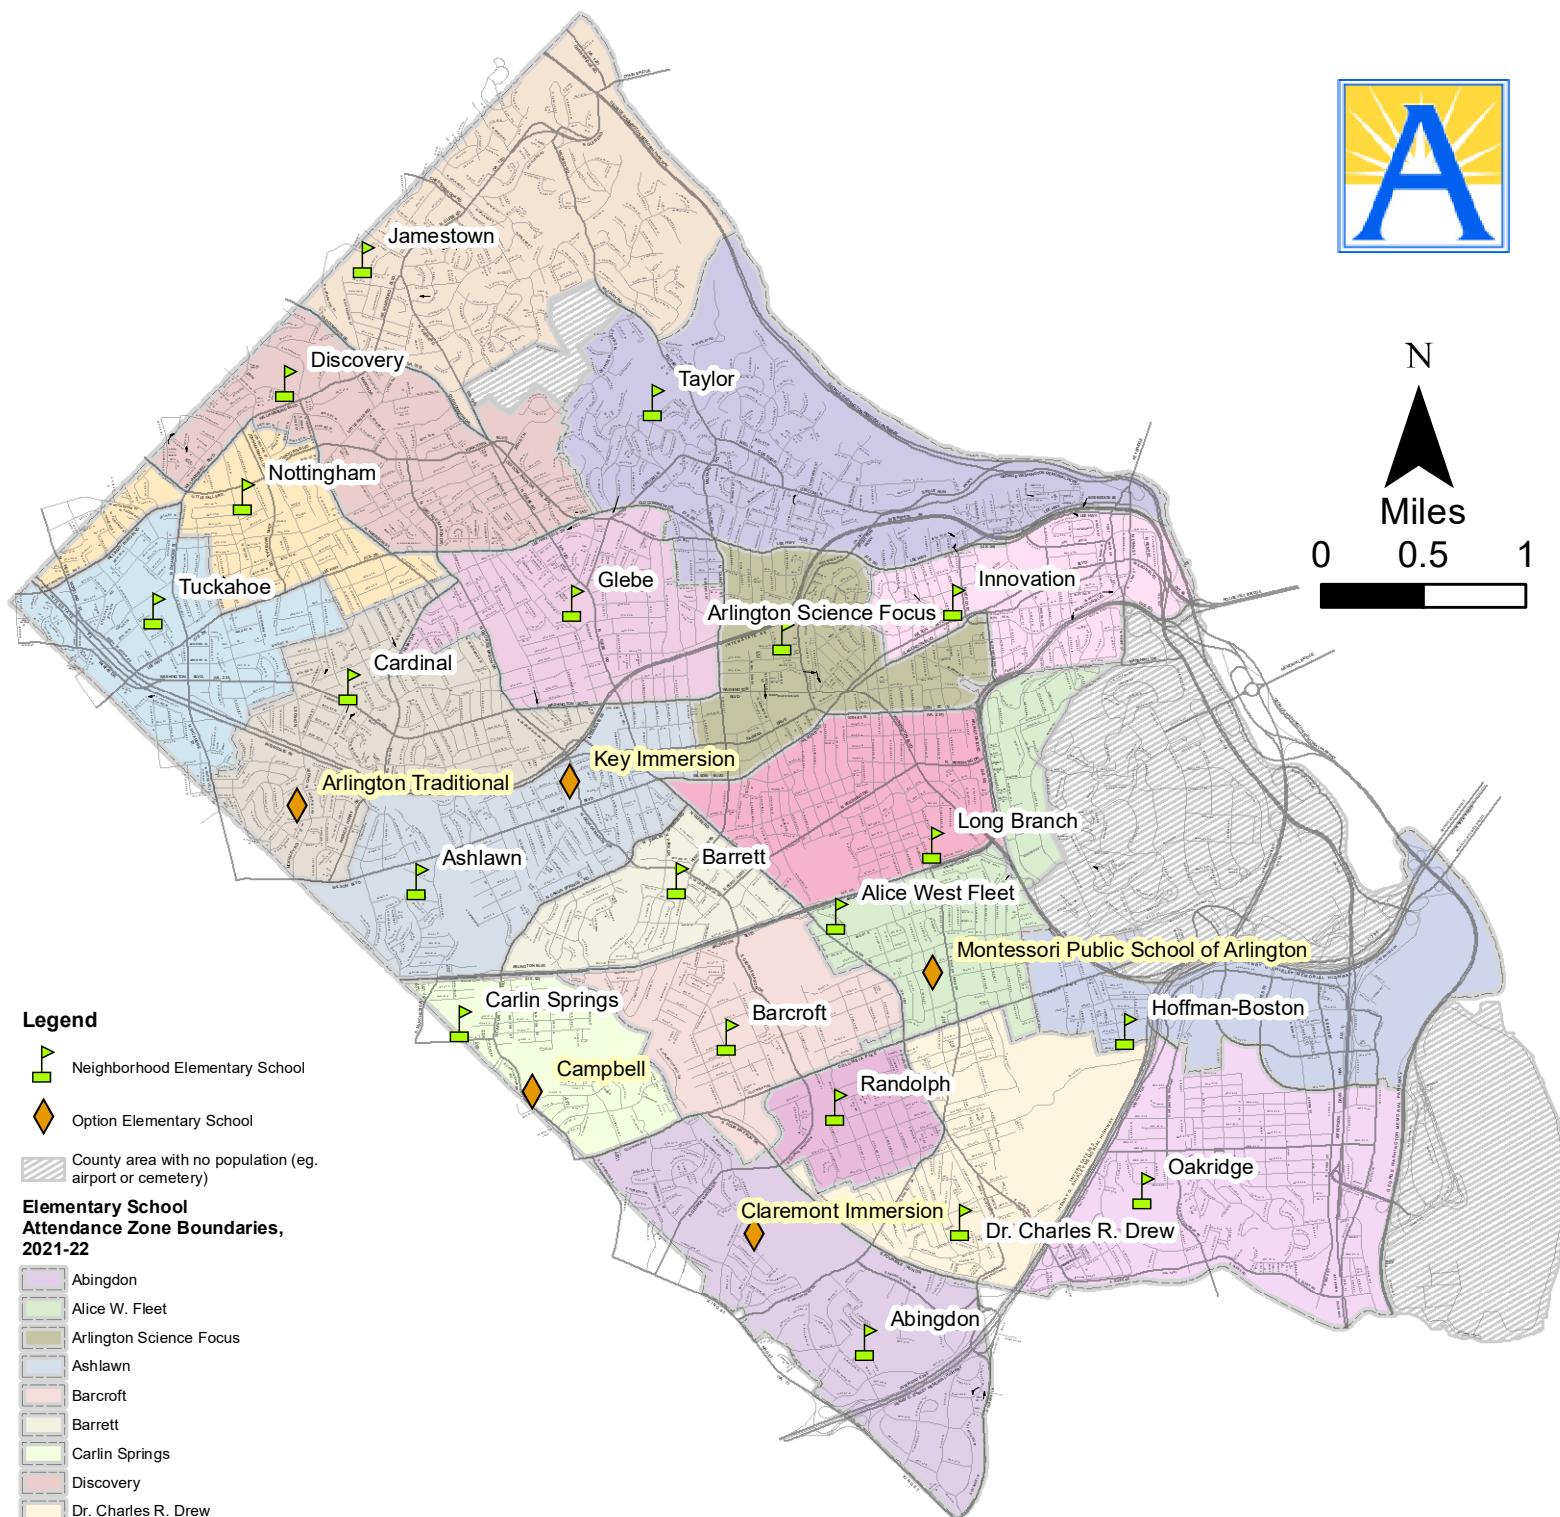

Elementary School Locations and Attendance Zone Boundaries for School Year 2021-22

- Legend**
- Neighborhood Elementary School
 - Option Elementary School
 - County area with no population (eg. airport or cemetery)

Elementary School Attendance Zone Boundaries, 2021-22

- Abingdon
- Alice W. Fleet
- Arlington Science Focus
- Ashlawn
- Barcroft
- Barrett
- Carlin Springs
- Discovery
- Dr. Charles R. Drew
- Glebe
- Hoffman-Boston
- Jamestown
- Long Branch
- McKinley at Reed
- New School at Key
- Nottingham
- Oakridge
- Randolph
- Taylor
- Tuckahoe

Please contact the Department of School and Community Relations with any questions at 703-228-6005.

Notes:

- This map reflects the attendance zone boundaries adopted by the School Board on December 3, 2020. For more information, visit: <https://www.apsva.us/engage/fall2020elementaryboundaries/>
- The Dept. of School and Community Relations is leading community processes (Dec 2020-Jun 2021) for naming/renaming the Key Immersion program in its new location. For more information, visit: <https://www.apsva.us/engage/school-naming-renaming-processes-for-2021/>