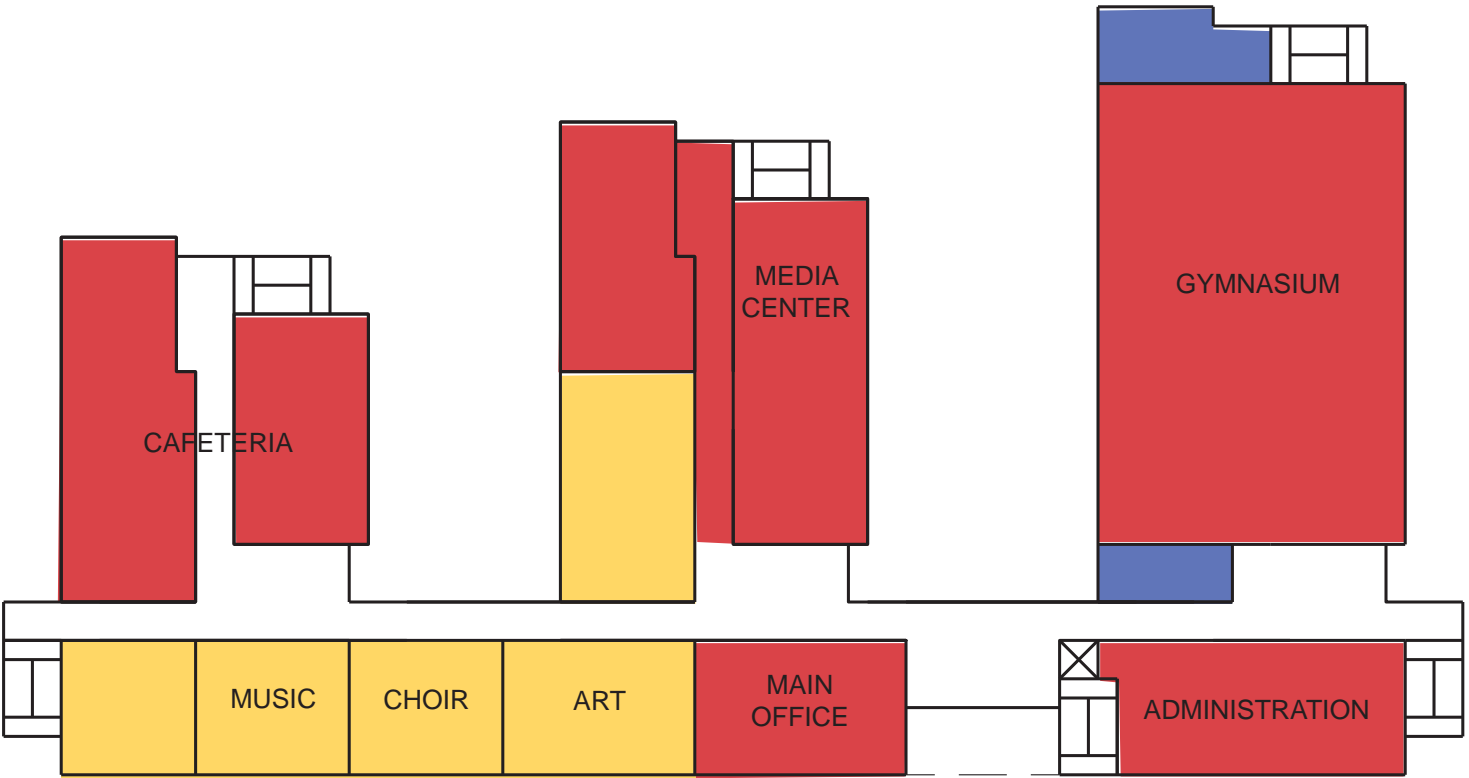

Thomas Jefferson Middle School

Option 1: New Elementary School

Perkins Eastman

FIRST FLOOR PLAN

ARLINGTON PUBLIC SCHOOLS
FEASIBILITY STUDY
NOVEMBER 2011

Thomas Jefferson Middle School

Option 1: New Elementary School

-  CLASSROOM
-  CORE SPACES
-  SERVICE/SUPPORT

Thomas Jefferson Middle School

Option 1: New Elementary School

-  CLASSROOM
-  CORE SPACES
-  SERVICE/SUPPORT