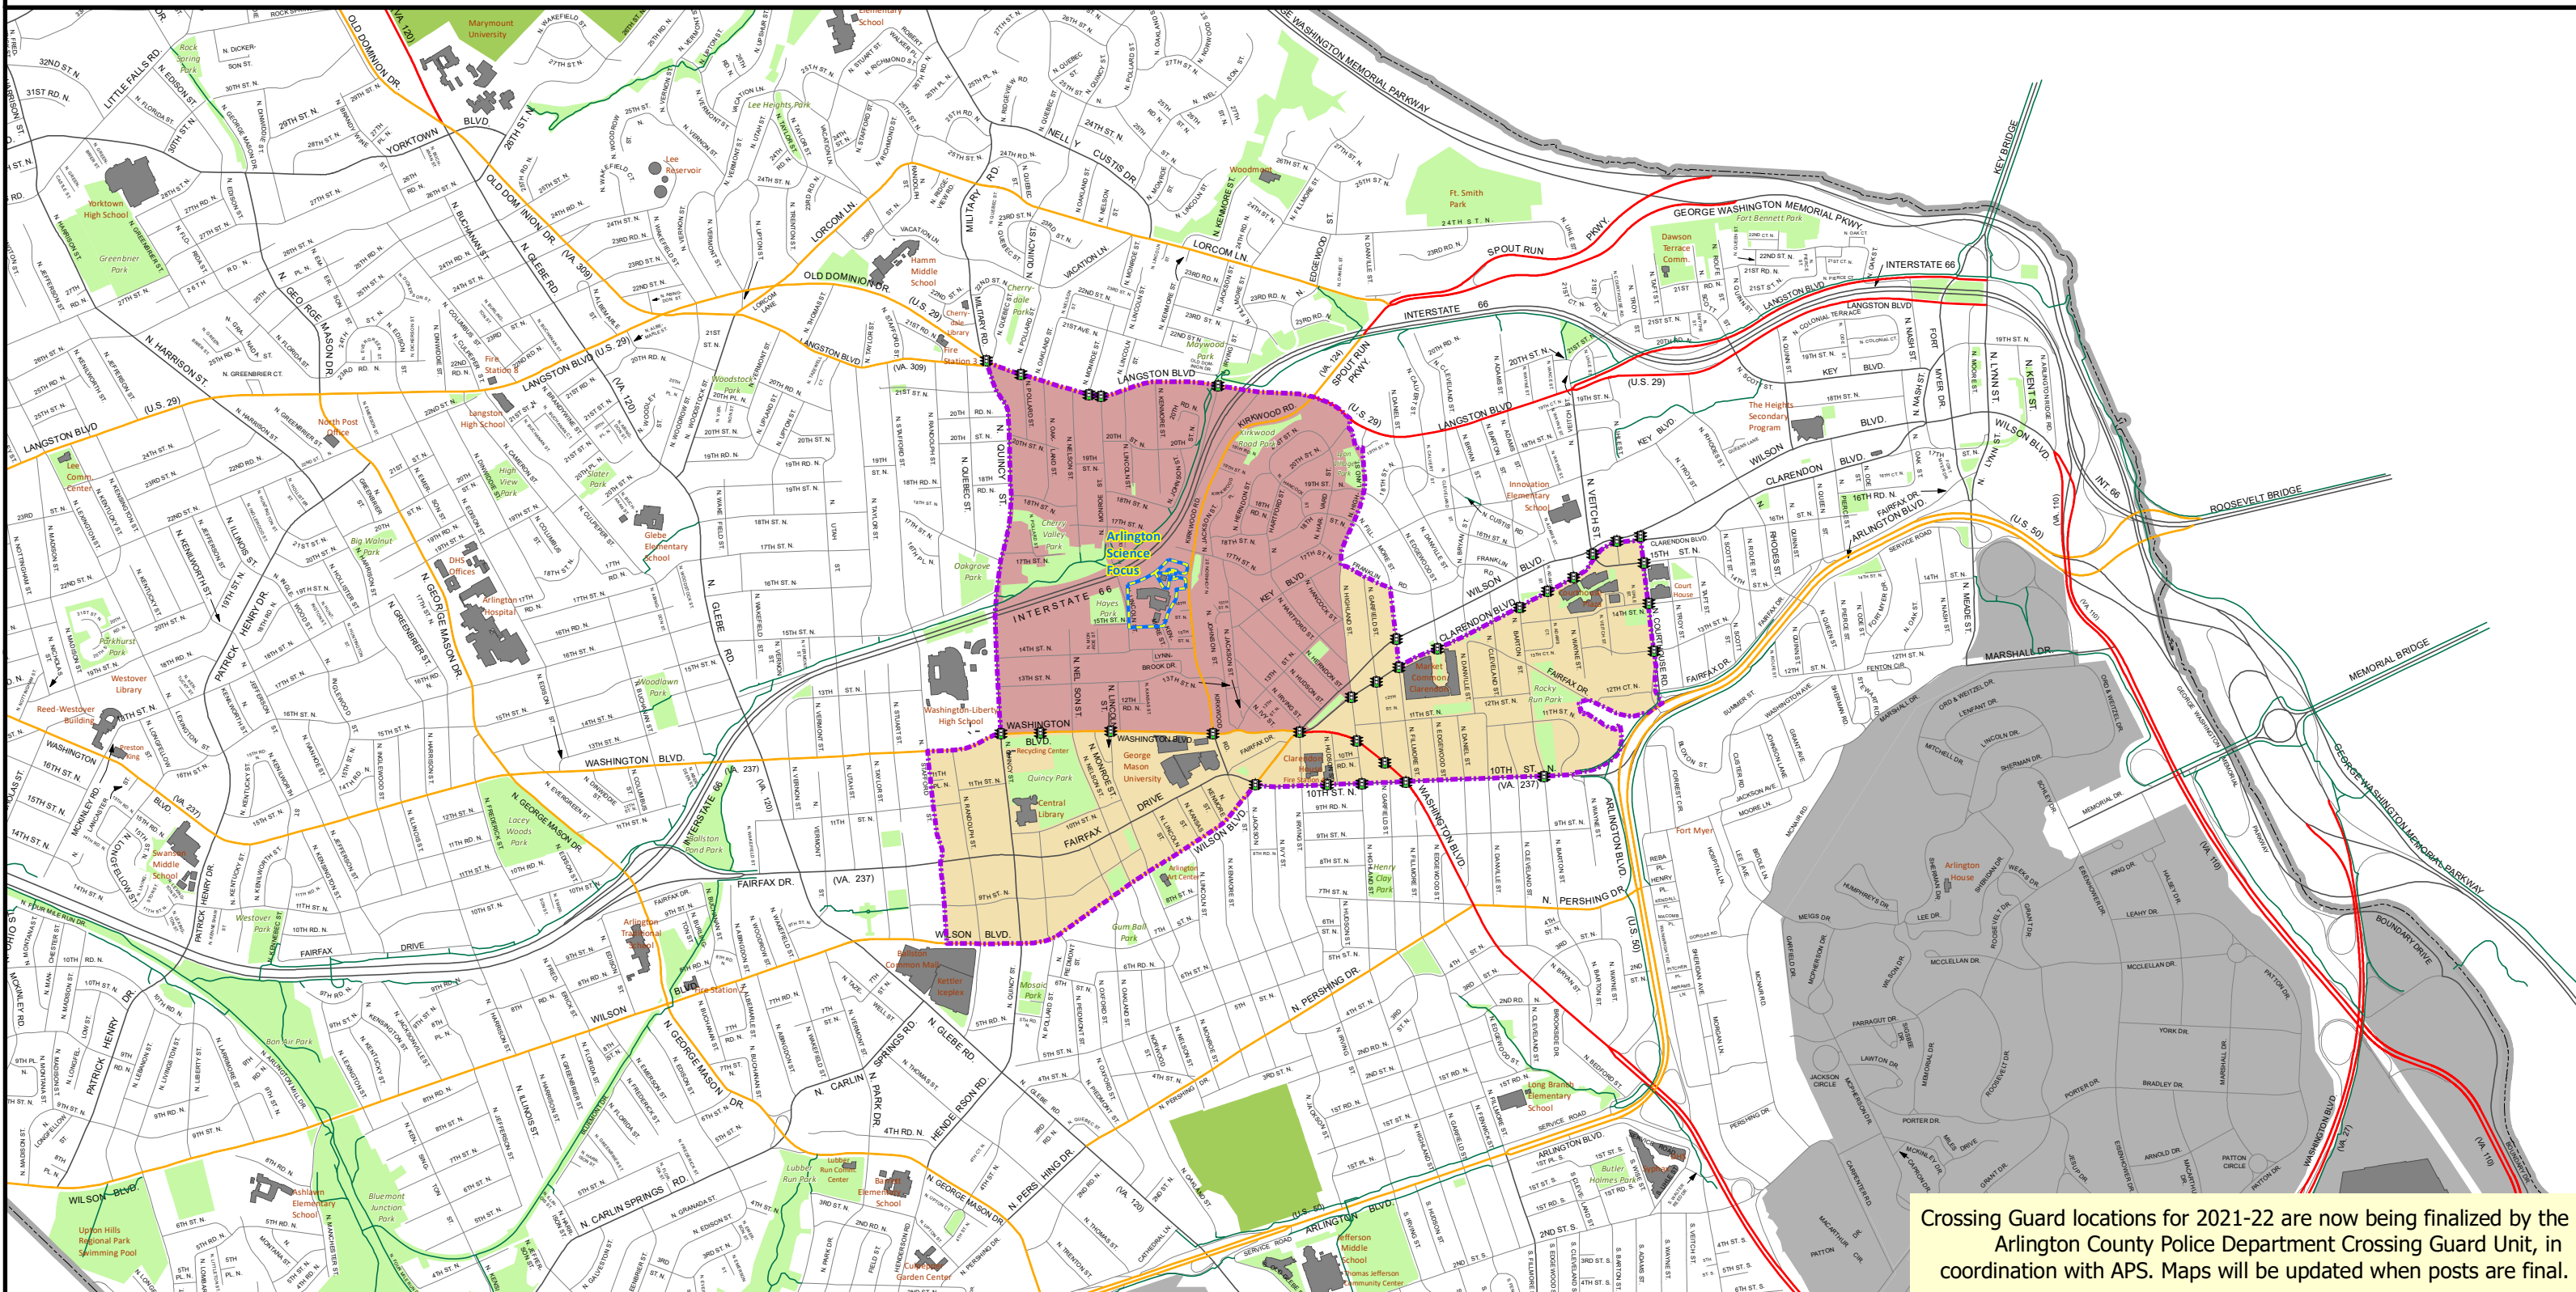

Arlington Science Focus Bus Eligibility Zone

Crossing Guard locations for 2021-22 are now being finalized by the Arlington County Police Department Crossing Guard Unit, in coordination with APS. Maps will be updated when posts are final.

- Transportation Zones**
- Bus Eligibility Zone
 - No Bus Service
- Other Map Features**
- Arlington County Boundary
 - Attendance Boundary
 - Arlington Science Focus

- Bus Eligibility Zone Delimiter**
- Elementary
 - All Grades
- Other Map Features**
- Off Street Trail
 - School Crossing (TBD)
 - Signalized Crossing

Disclaimer: The information contained herein is subject to change. S:\Databases\FacilitiesGIS\Transportation\Trans_SY21_22\WZ_Effective_SY21_22\ES_ASF_SY21_22.mxd
 NOTE: All roadway segments are subject to change based on the locations of crossing guards.
 Source: Arlington County GIS Mapping Center. Arlington Public Schools & Transportation Services.