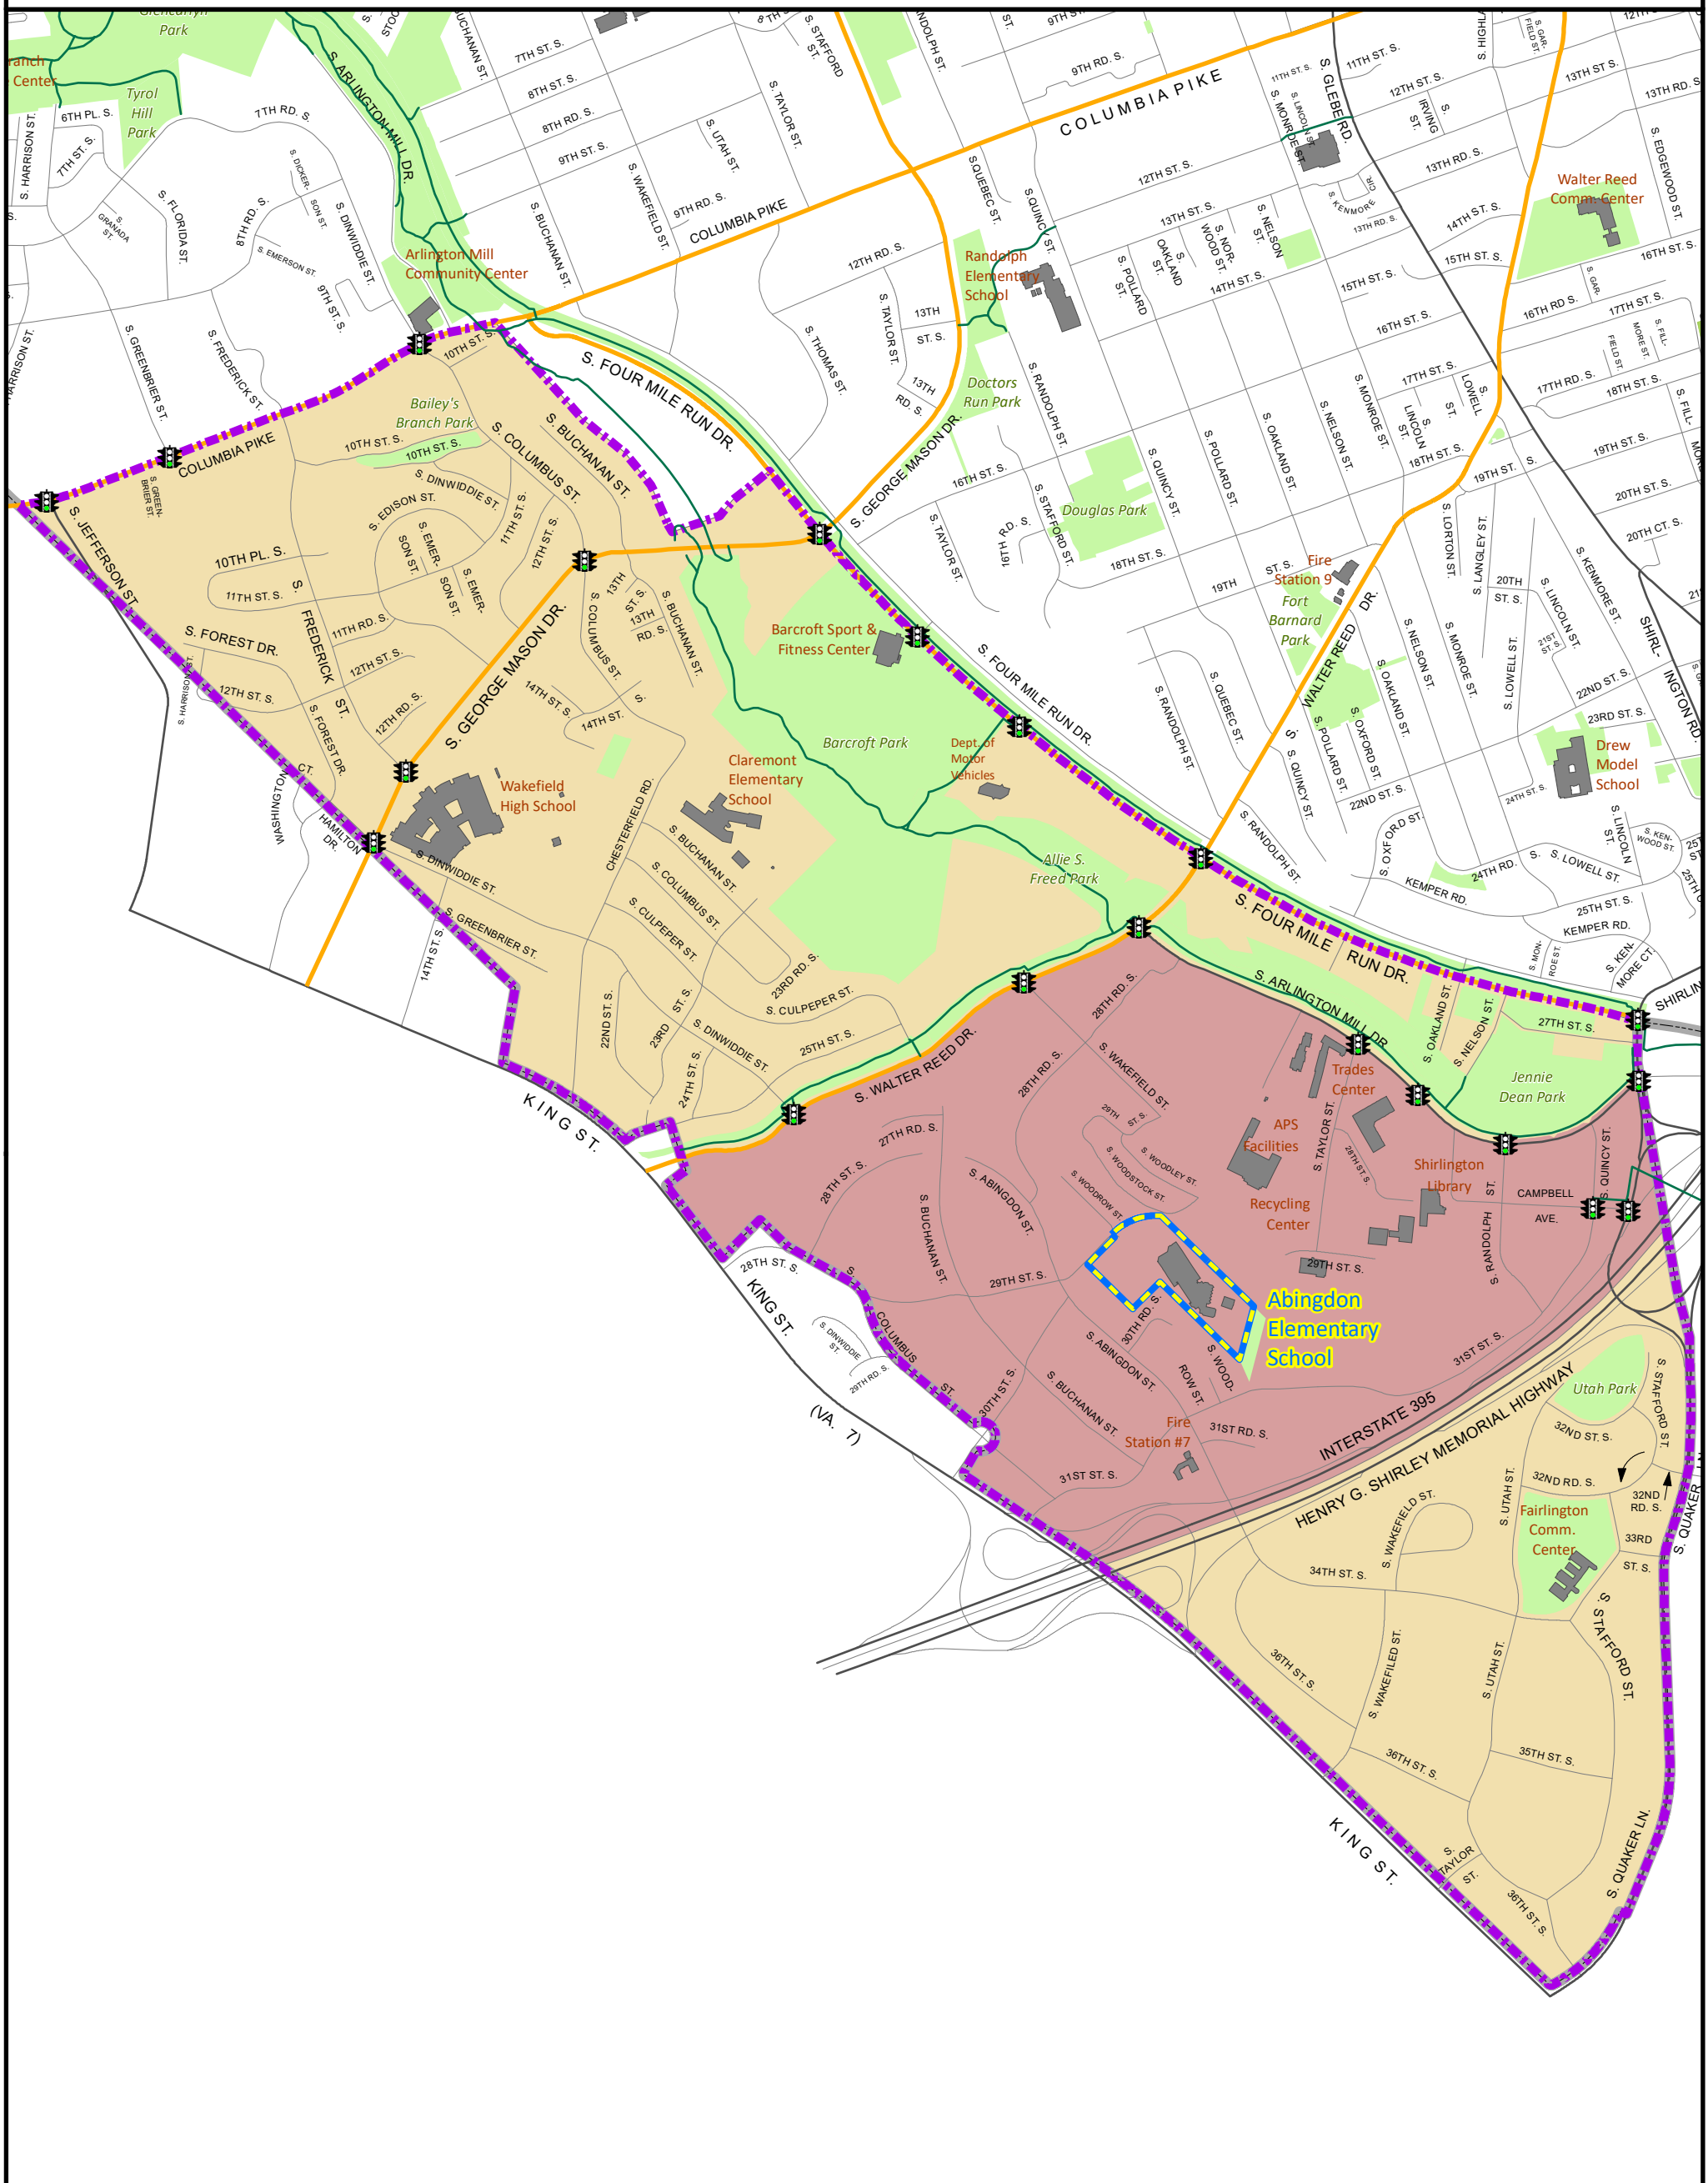

Abingdon Elementary School Bus Eligibility Zone

Crossing Guard locations for 2021-22 are now being finalized by the Arlington County Police Department Crossing Guard Unit, in coordination with APS. Maps will be updated when posts are final.

Transportation Zones

- Bus Eligibility Zone
- No Bus Service

Other Map Features

- Attendance Boundary
- Abingdon

Bus Eligibility Zone Delimiter

- Elementary
- All Grades

Other Map Features

- Off Street Trail
- School Crossing (TBD)
- Signalized Crossing

Disclaimer: The information contained herein is subject to change.
 S:\Databases\FacilitiesGIS\Transportation\Trans_SY21_22\WZ_Effective_SY21_22\ES_Abingdon_SY21_22.mxd
 NOTE: All roadway segments are subject to change based on the locations of crossing guards.
 Source: Arlington County GIS Mapping Center, Arlington Public Schools & Transportation Services.