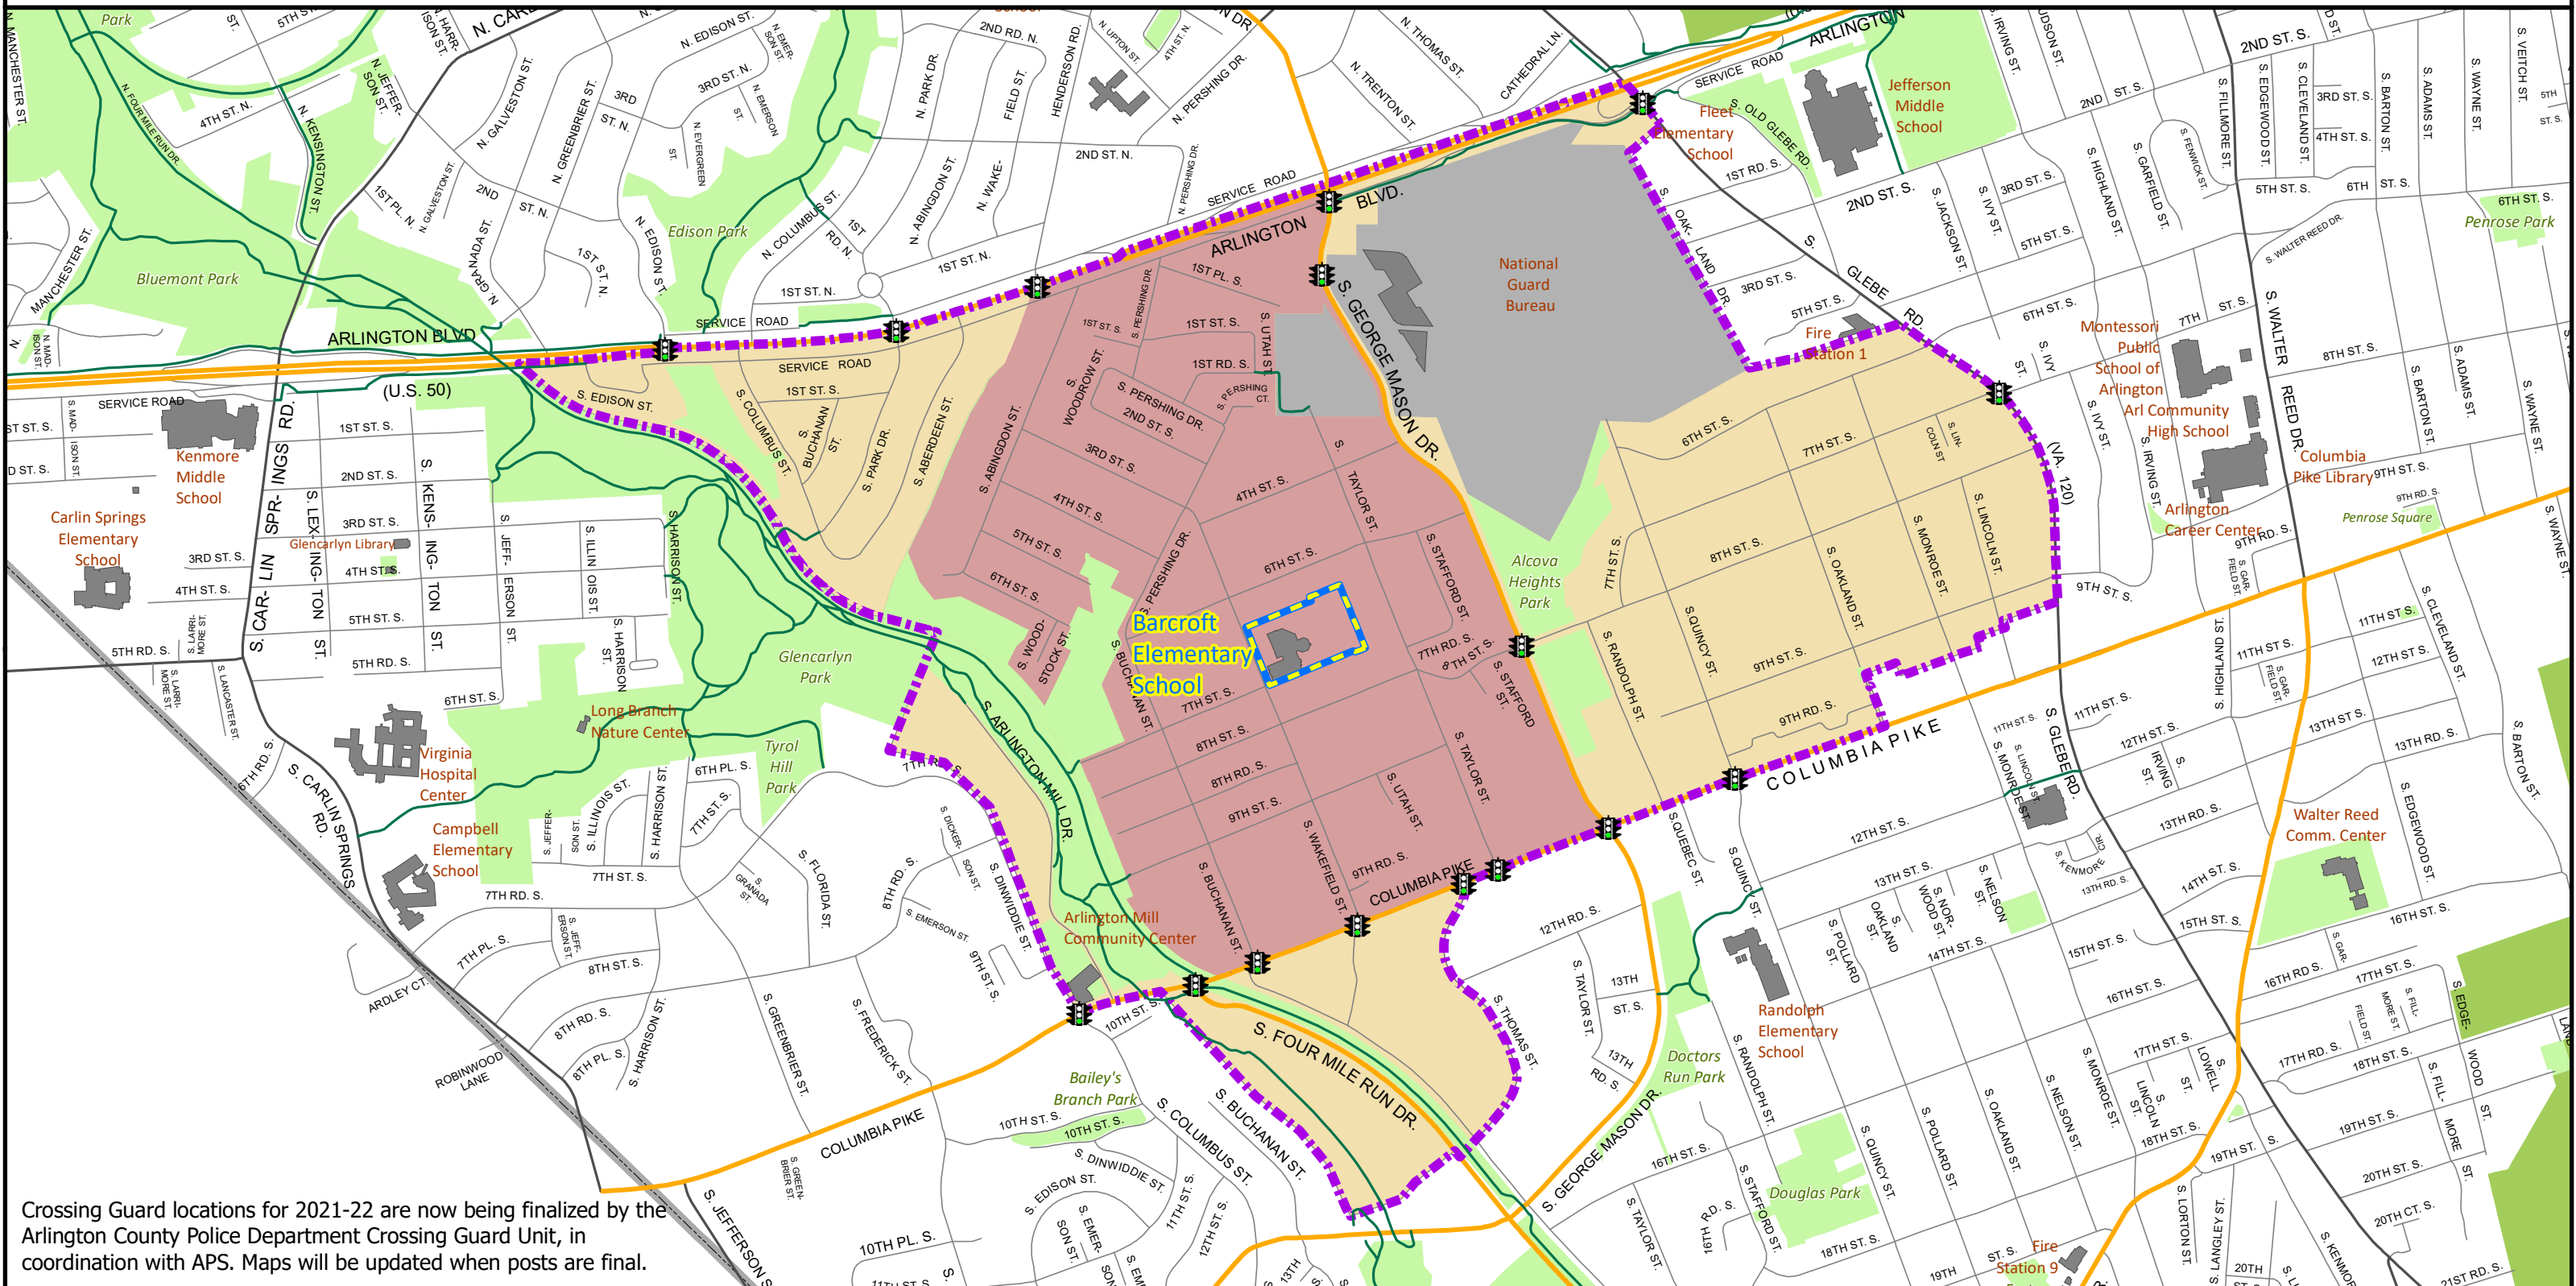

Barcroft Elementary School Bus Eligibility Zone

Crossing Guard locations for 2021-22 are now being finalized by the Arlington County Police Department Crossing Guard Unit, in coordination with APS. Maps will be updated when posts are final.

Transportation Zones

- Bus Eligibility Zone
- No Bus Service

Other Map Features

- Arlington County Boundary
- Attendance Boundary
- Barcroft

Bus Eligibility Zone Delimiter

- Elementary
- All Grades

Other Map Features

- Off Street Trail
- School Crossing (TBD)
- Signalized Crossing

Disclaimer: The information contained herein is subject to change.
 S:\Databases\FacilitiesGIS\Transportation\Trans_SY21_22\WZ_Effective_SY21_22\ES_Barcroft_SY21_22.mxd
 NOTE: All roadway segments are subject to change based on the locations of crossing guards.
 Source: Arlington County GIS Mapping Center, Arlington Public Schools & Transportation Services.