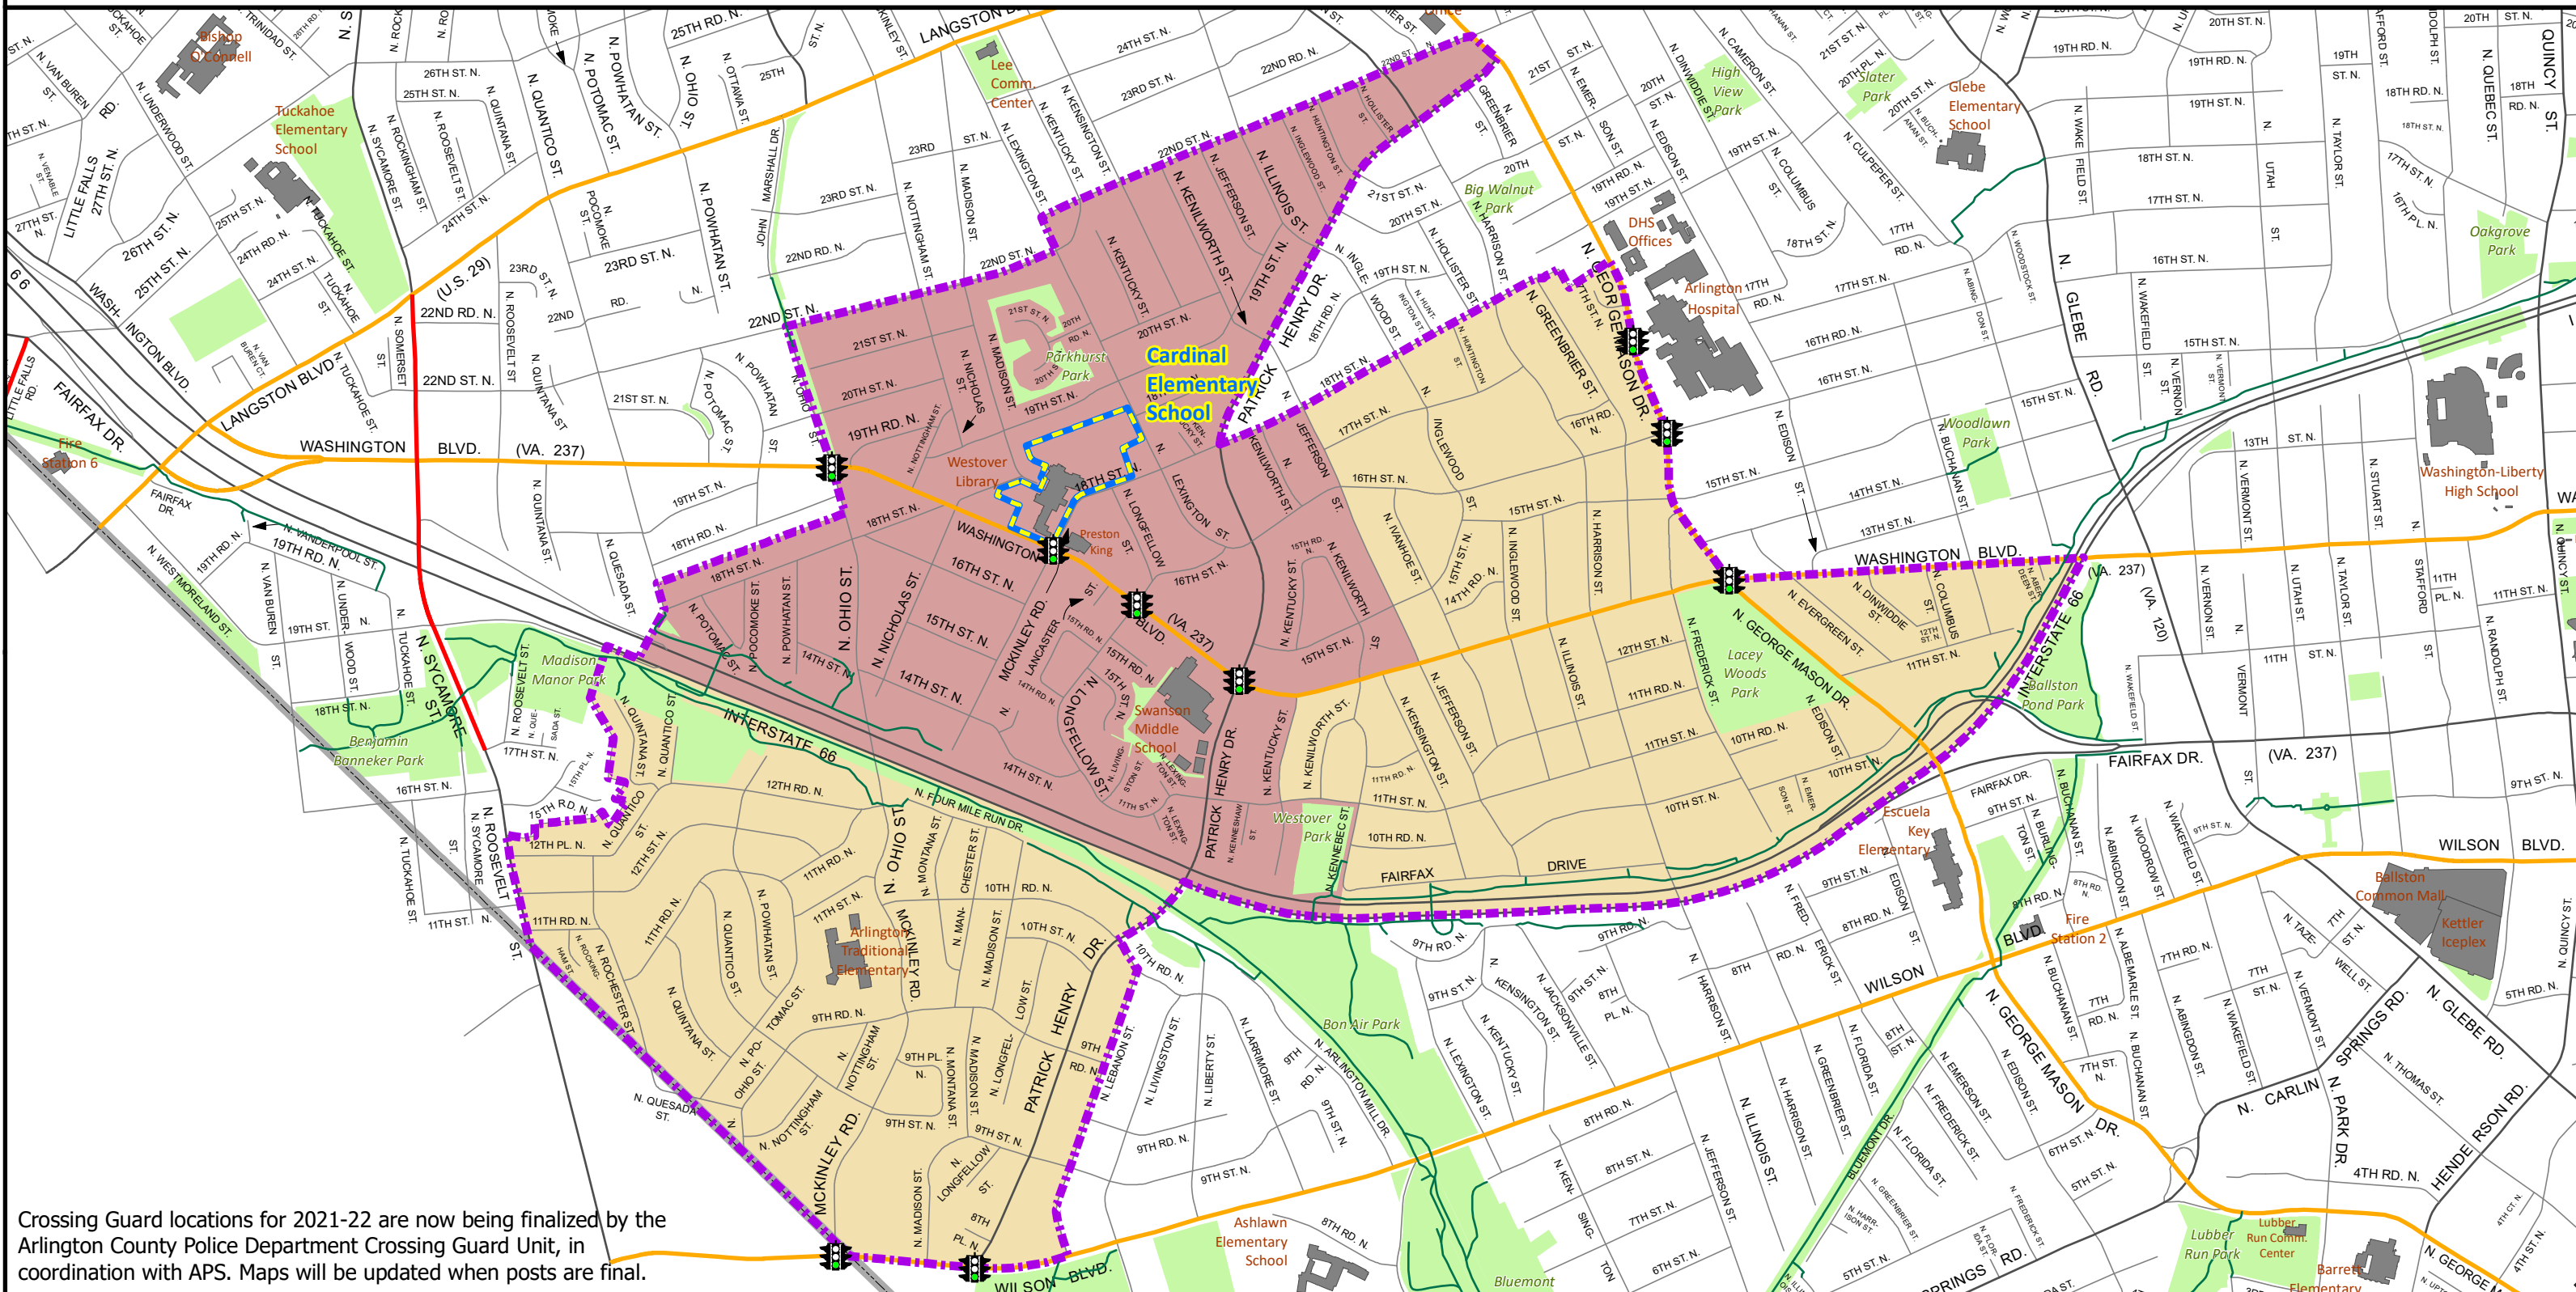

Cardinal Elementary School Bus Eligibility Zone

Crossing Guard locations for 2021-22 are now being finalized by the Arlington County Police Department Crossing Guard Unit, in coordination with APS. Maps will be updated when posts are final.

- Transportation Zones**
- Bus Eligibility Zone
 - No Bus Service
- Other Map Features**
- Arlington County Boundary
 - Attendance Boundary
 - Cardinal

- Bus Eligibility Zone Delimiter**
- Elementary
 - All Grades
- Other Map Features**
- Off Street Trail
 - School Crossing (TBD)
 - Signalized Crossing

Disclaimer: The information contained herein is subject to change.
 S:\Databases\FacilitiesGIS\Transportation\Trans_SY21_22\WZ_Effective_SY21_22\ES_Cardinal_SY21_22.mxd
 NOTE: All roadway segments are subject to change based on the locations of crossing guards.
 Source: Arlington County GIS Mapping Center. Arlington Public Schools & Transportation Services.