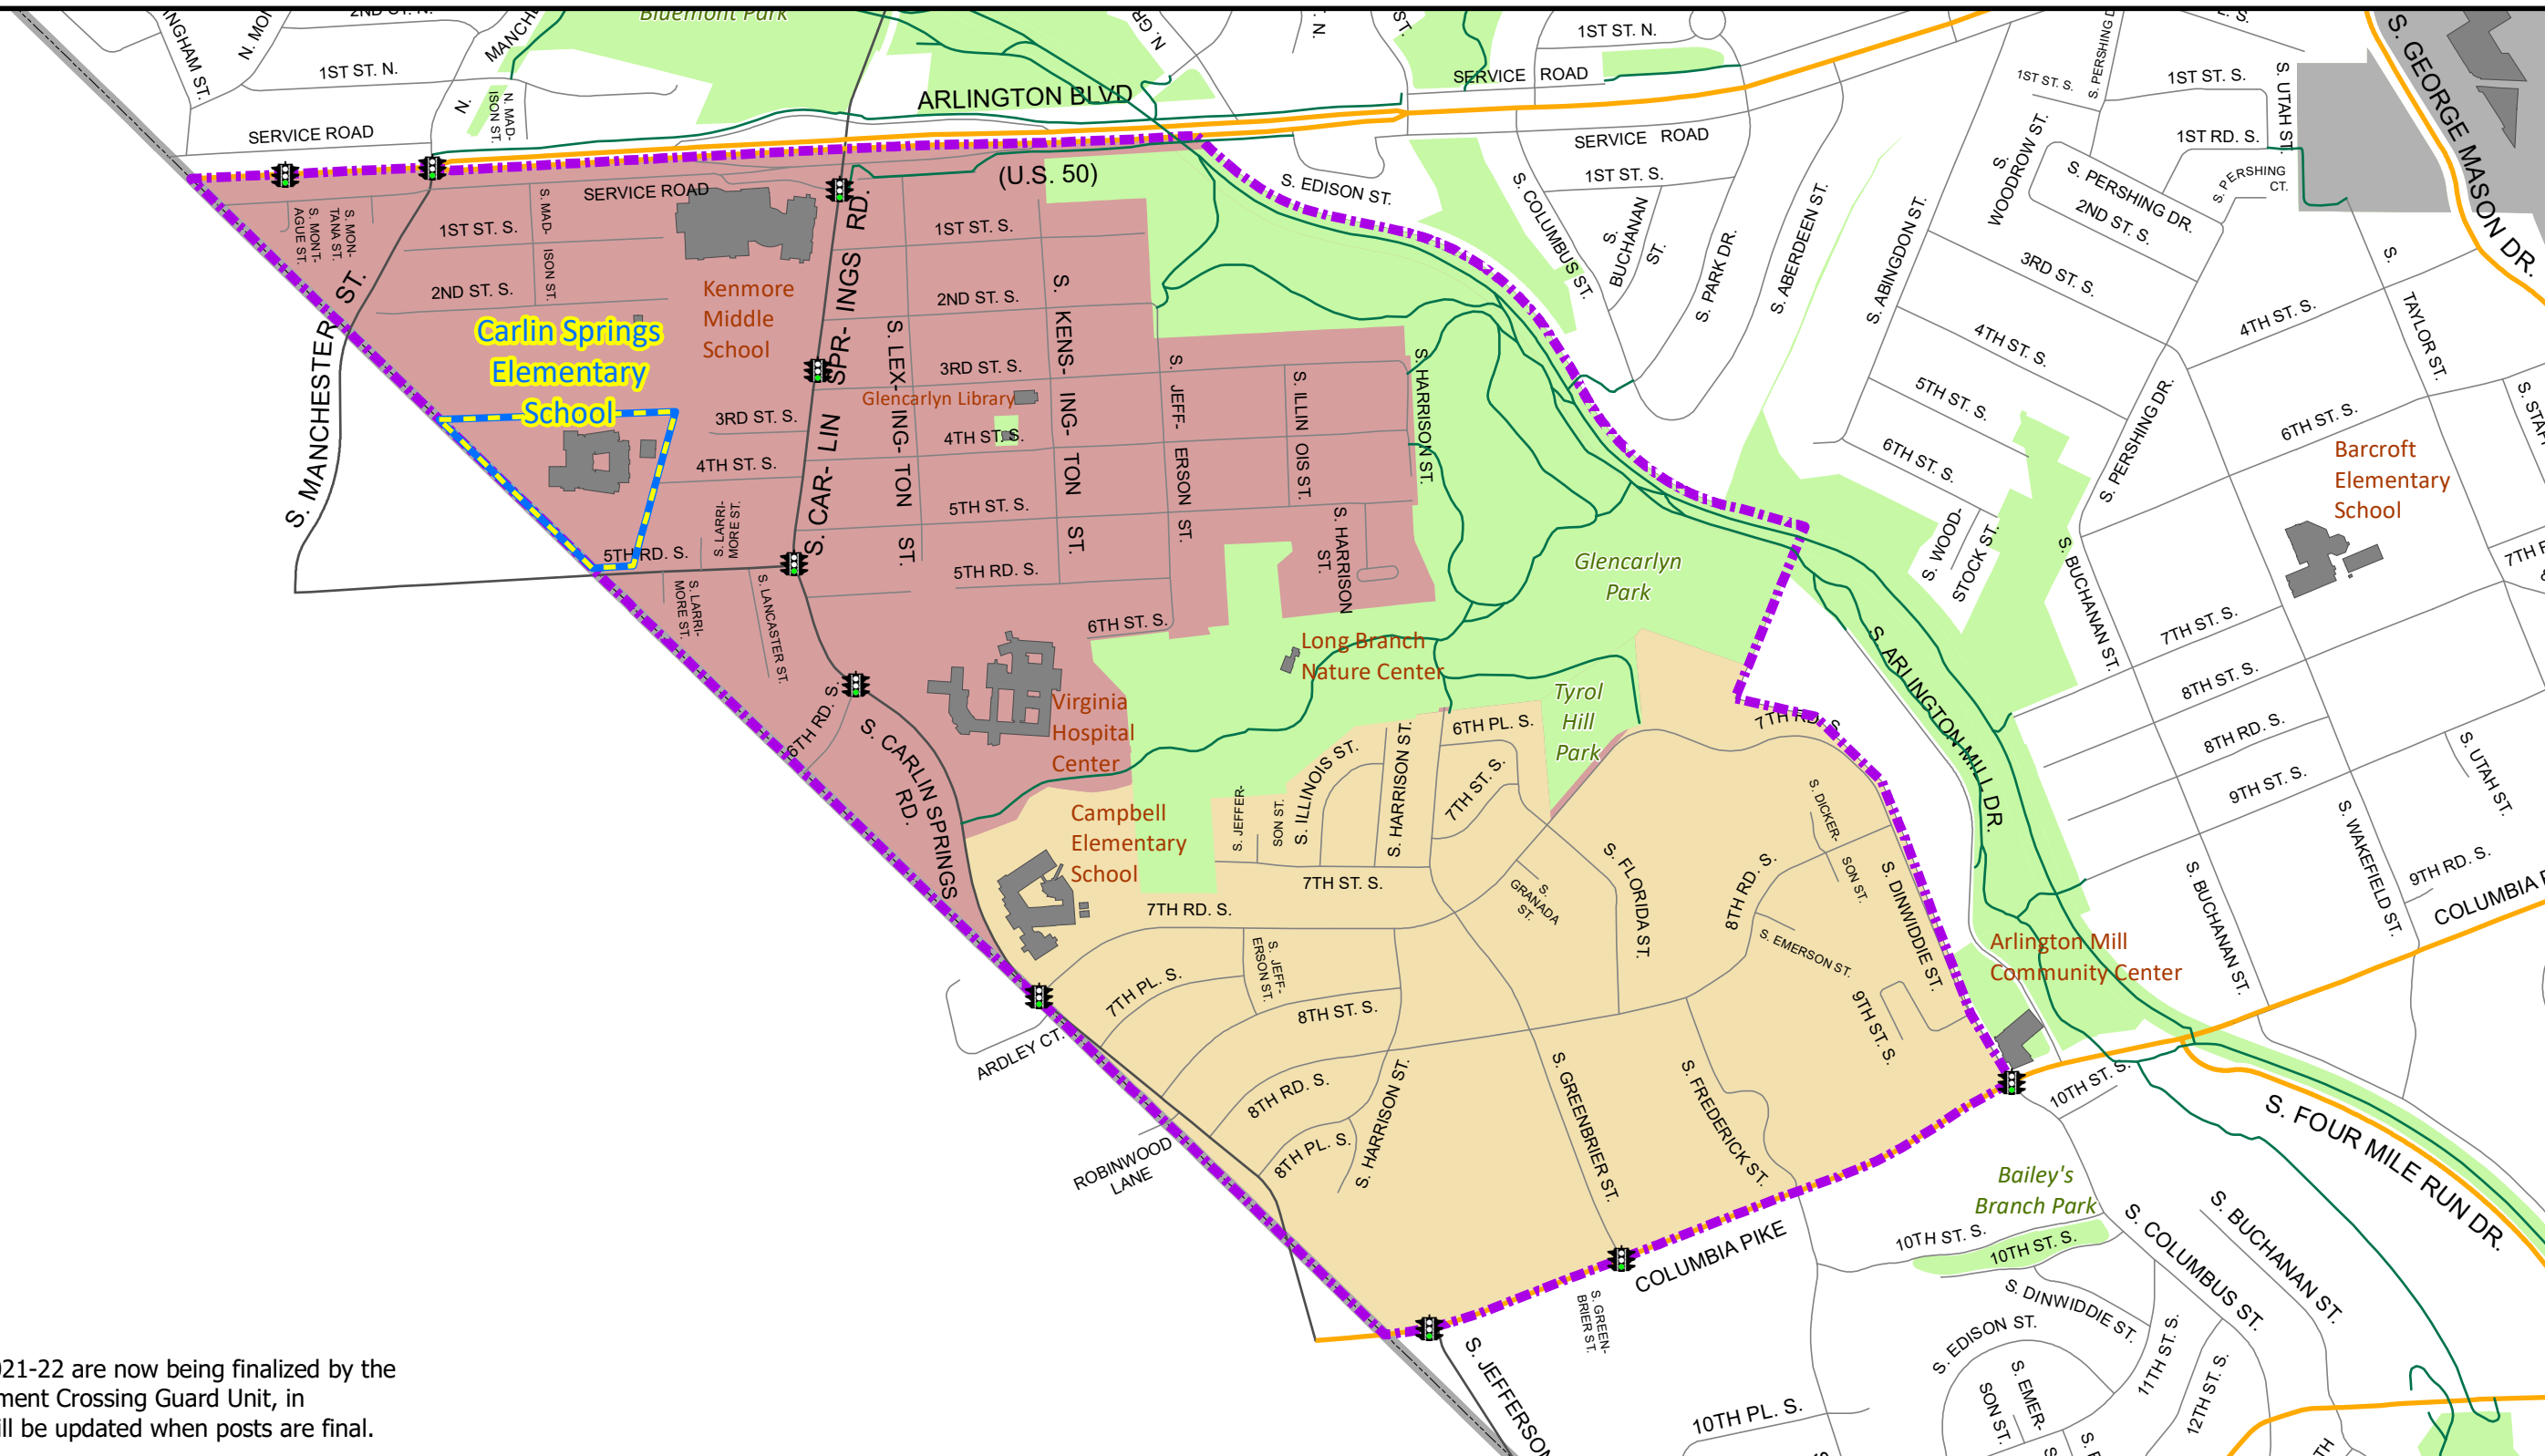

# Carlin Springs Elementary School Bus Eligibility Zone

Crossing Guard locations for 2021-22 are now being finalized by the Arlington County Police Department Crossing Guard Unit, in coordination with APS. Maps will be updated when posts are final.

- Transportation Zones**
- Bus Eligibility Zone
  - No Bus Service
- Other Map Features**
- Arlington County Boundary
  - Attendance Boundary
  - Carlin Springs

- Bus Eligibility Zone Delimiter**
- Elementary
  - All Grades
- Other Map Features**
- Off Street Trail
  - School Crossing (TBD)
  - Signalized Crossing

Disclaimer: The information contained herein is subject to change.  
 S:\Databases\FacilitiesGIS\Transportation\Trans\_SY21\_22\WZ\_Effective\_SY21\_22\ES\_CarlinSprings\_SY21\_22.mxd  
 NOTE: All roadway segments are subject to change based on the locations of crossing guards.  
 Source: Arlington County GIS Mapping Center. Arlington Public Schools & Transportation Services.