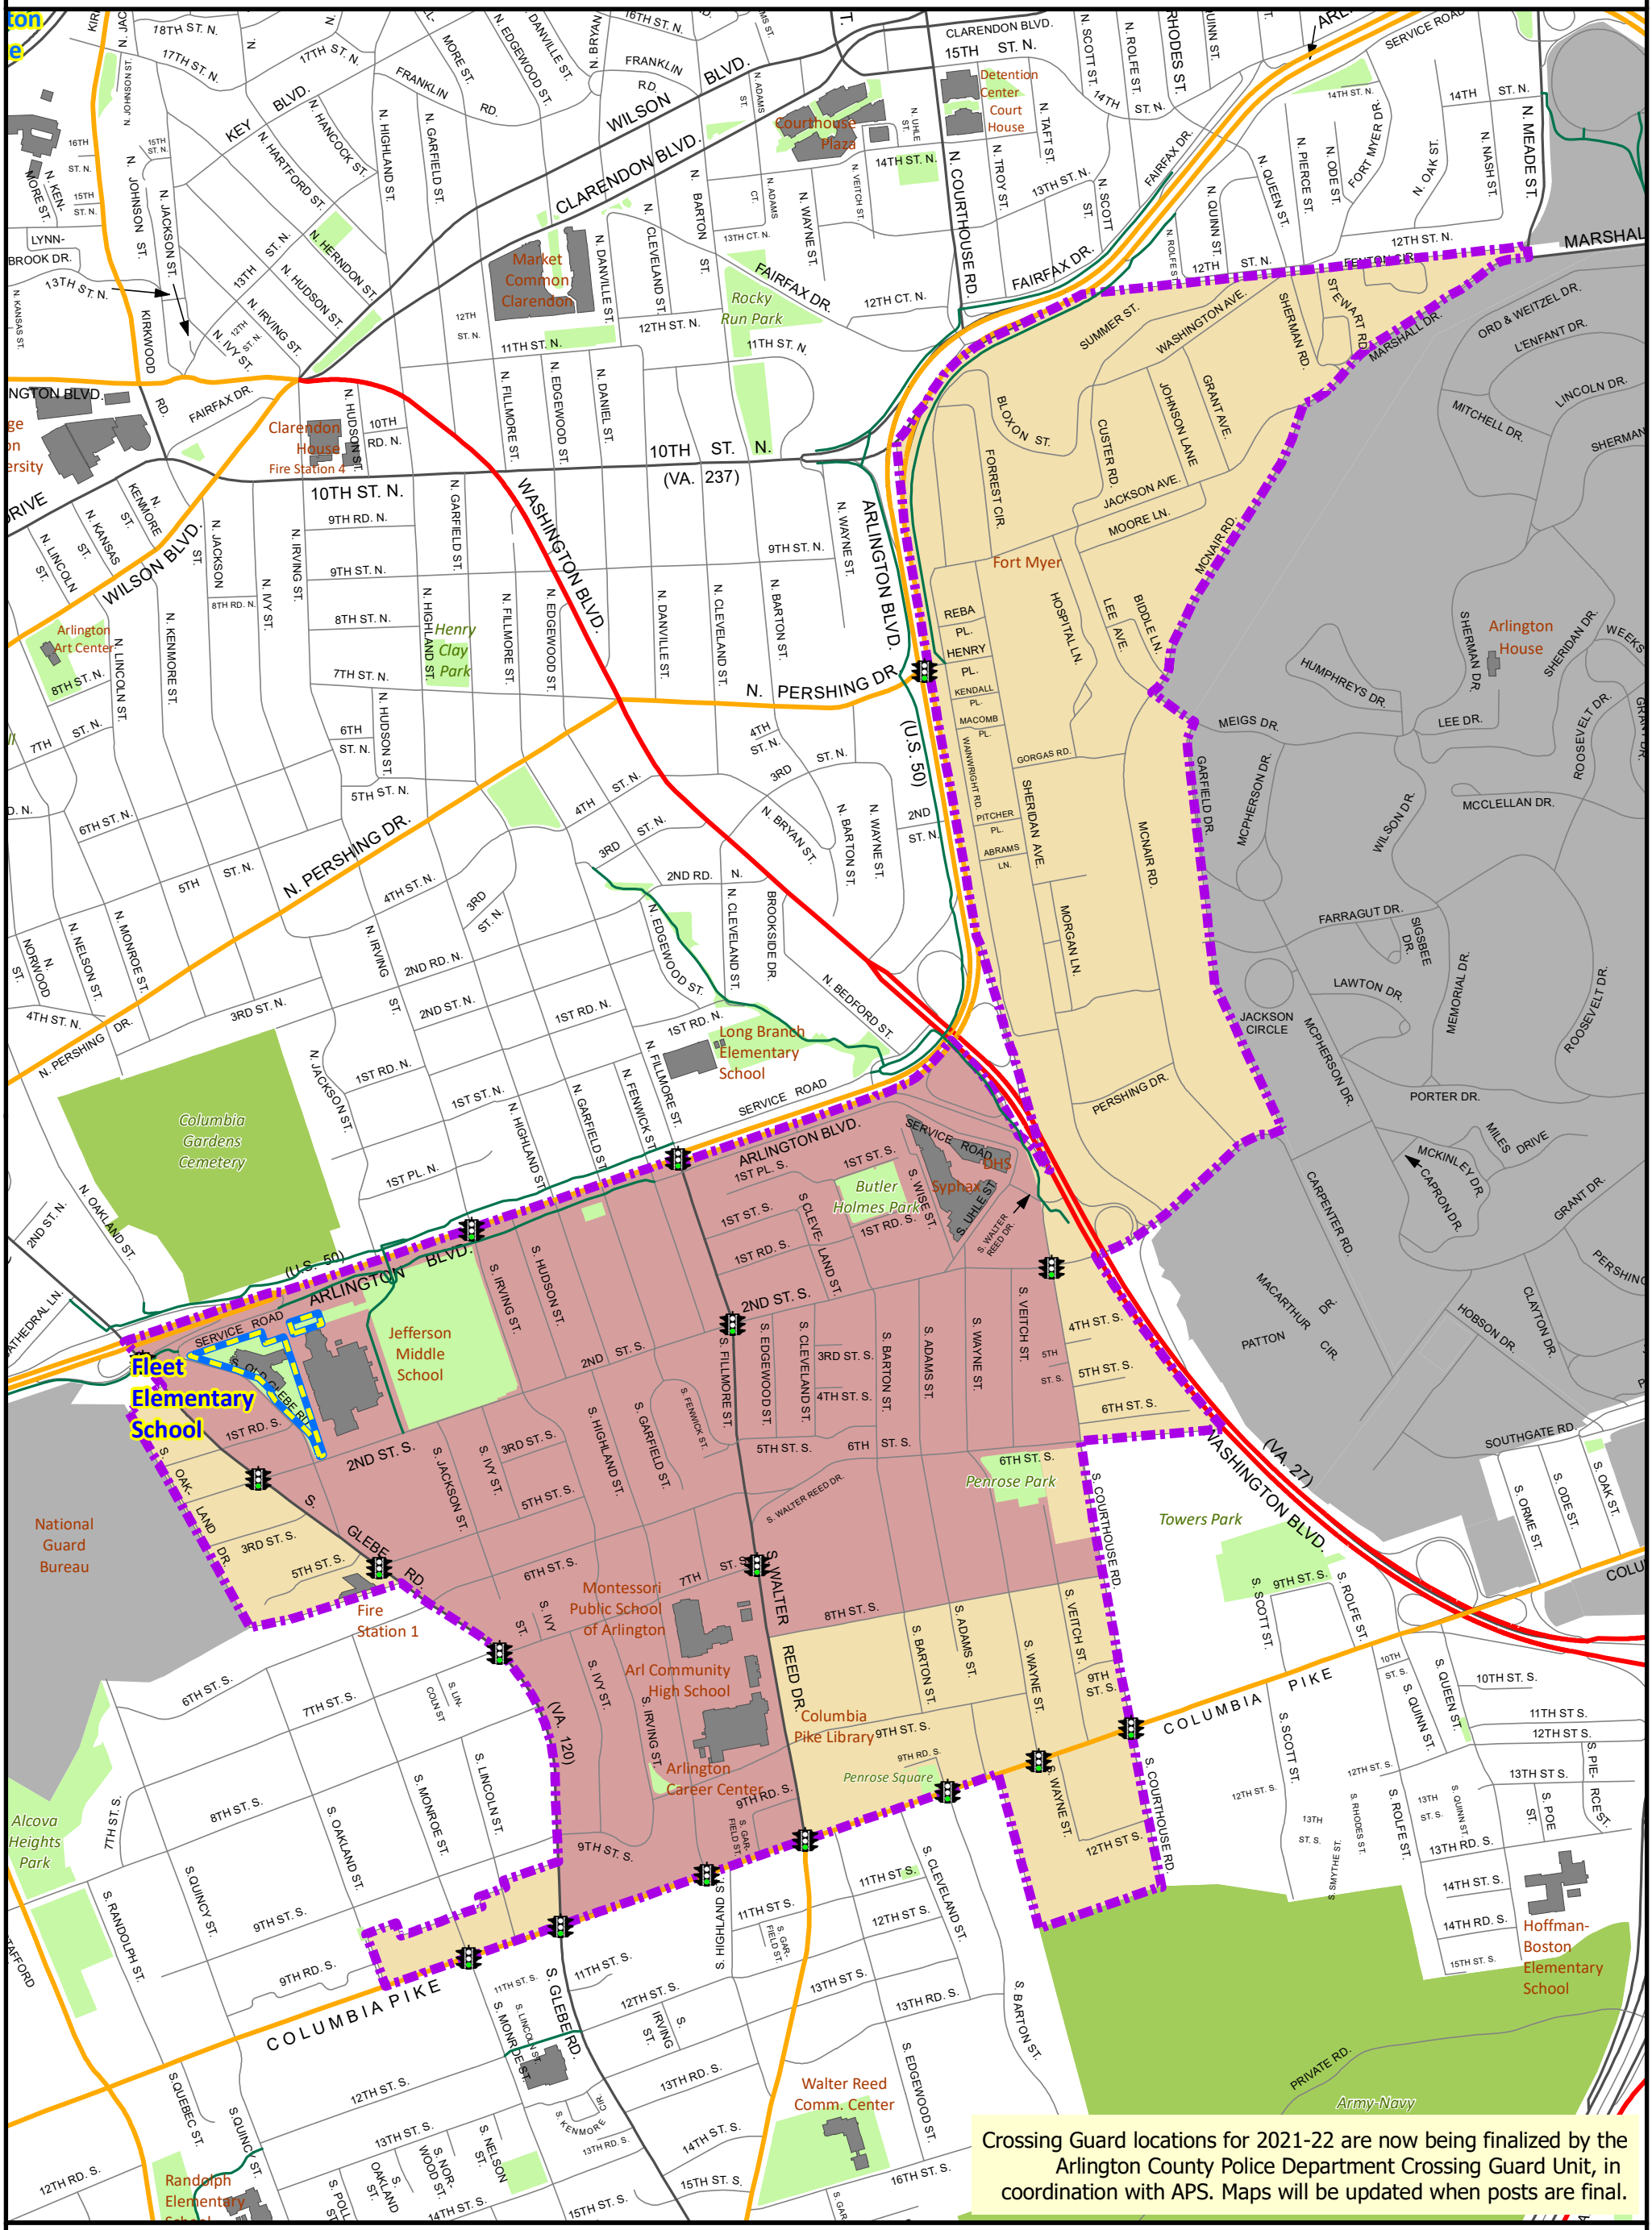

Fleet Elementary School Bus Eligibility Zone

Crossing Guard locations for 2021-22 are now being finalized by the Arlington County Police Department Crossing Guard Unit, in coordination with APS. Maps will be updated when posts are final.

Transportation Zones

- Bus Eligibility Zone
- No Bus Service

Other Map Features

- Arlington County Boundary
- Attendance Boundary
- Fleet

Bus Eligibility Zone Delimiter

- Elementary
- All Grades

Other Map Features

- Off Street Trail
- School Crossing (TBD)
- Signalized Crossing

Disclaimer: The information contained herein is subject to change. S:\Databases\FacilitiesGIS\Transportation\Trans_SY21_22\WZ_Effective_SY21_22\ES_Fleet_SY21_22.mxd
NOTE: All roadway segments are subject to change based on the locations of crossing guards.
Source: Arlington County GIS Mapping Center, Arlington Public Schools & Transportation Services.