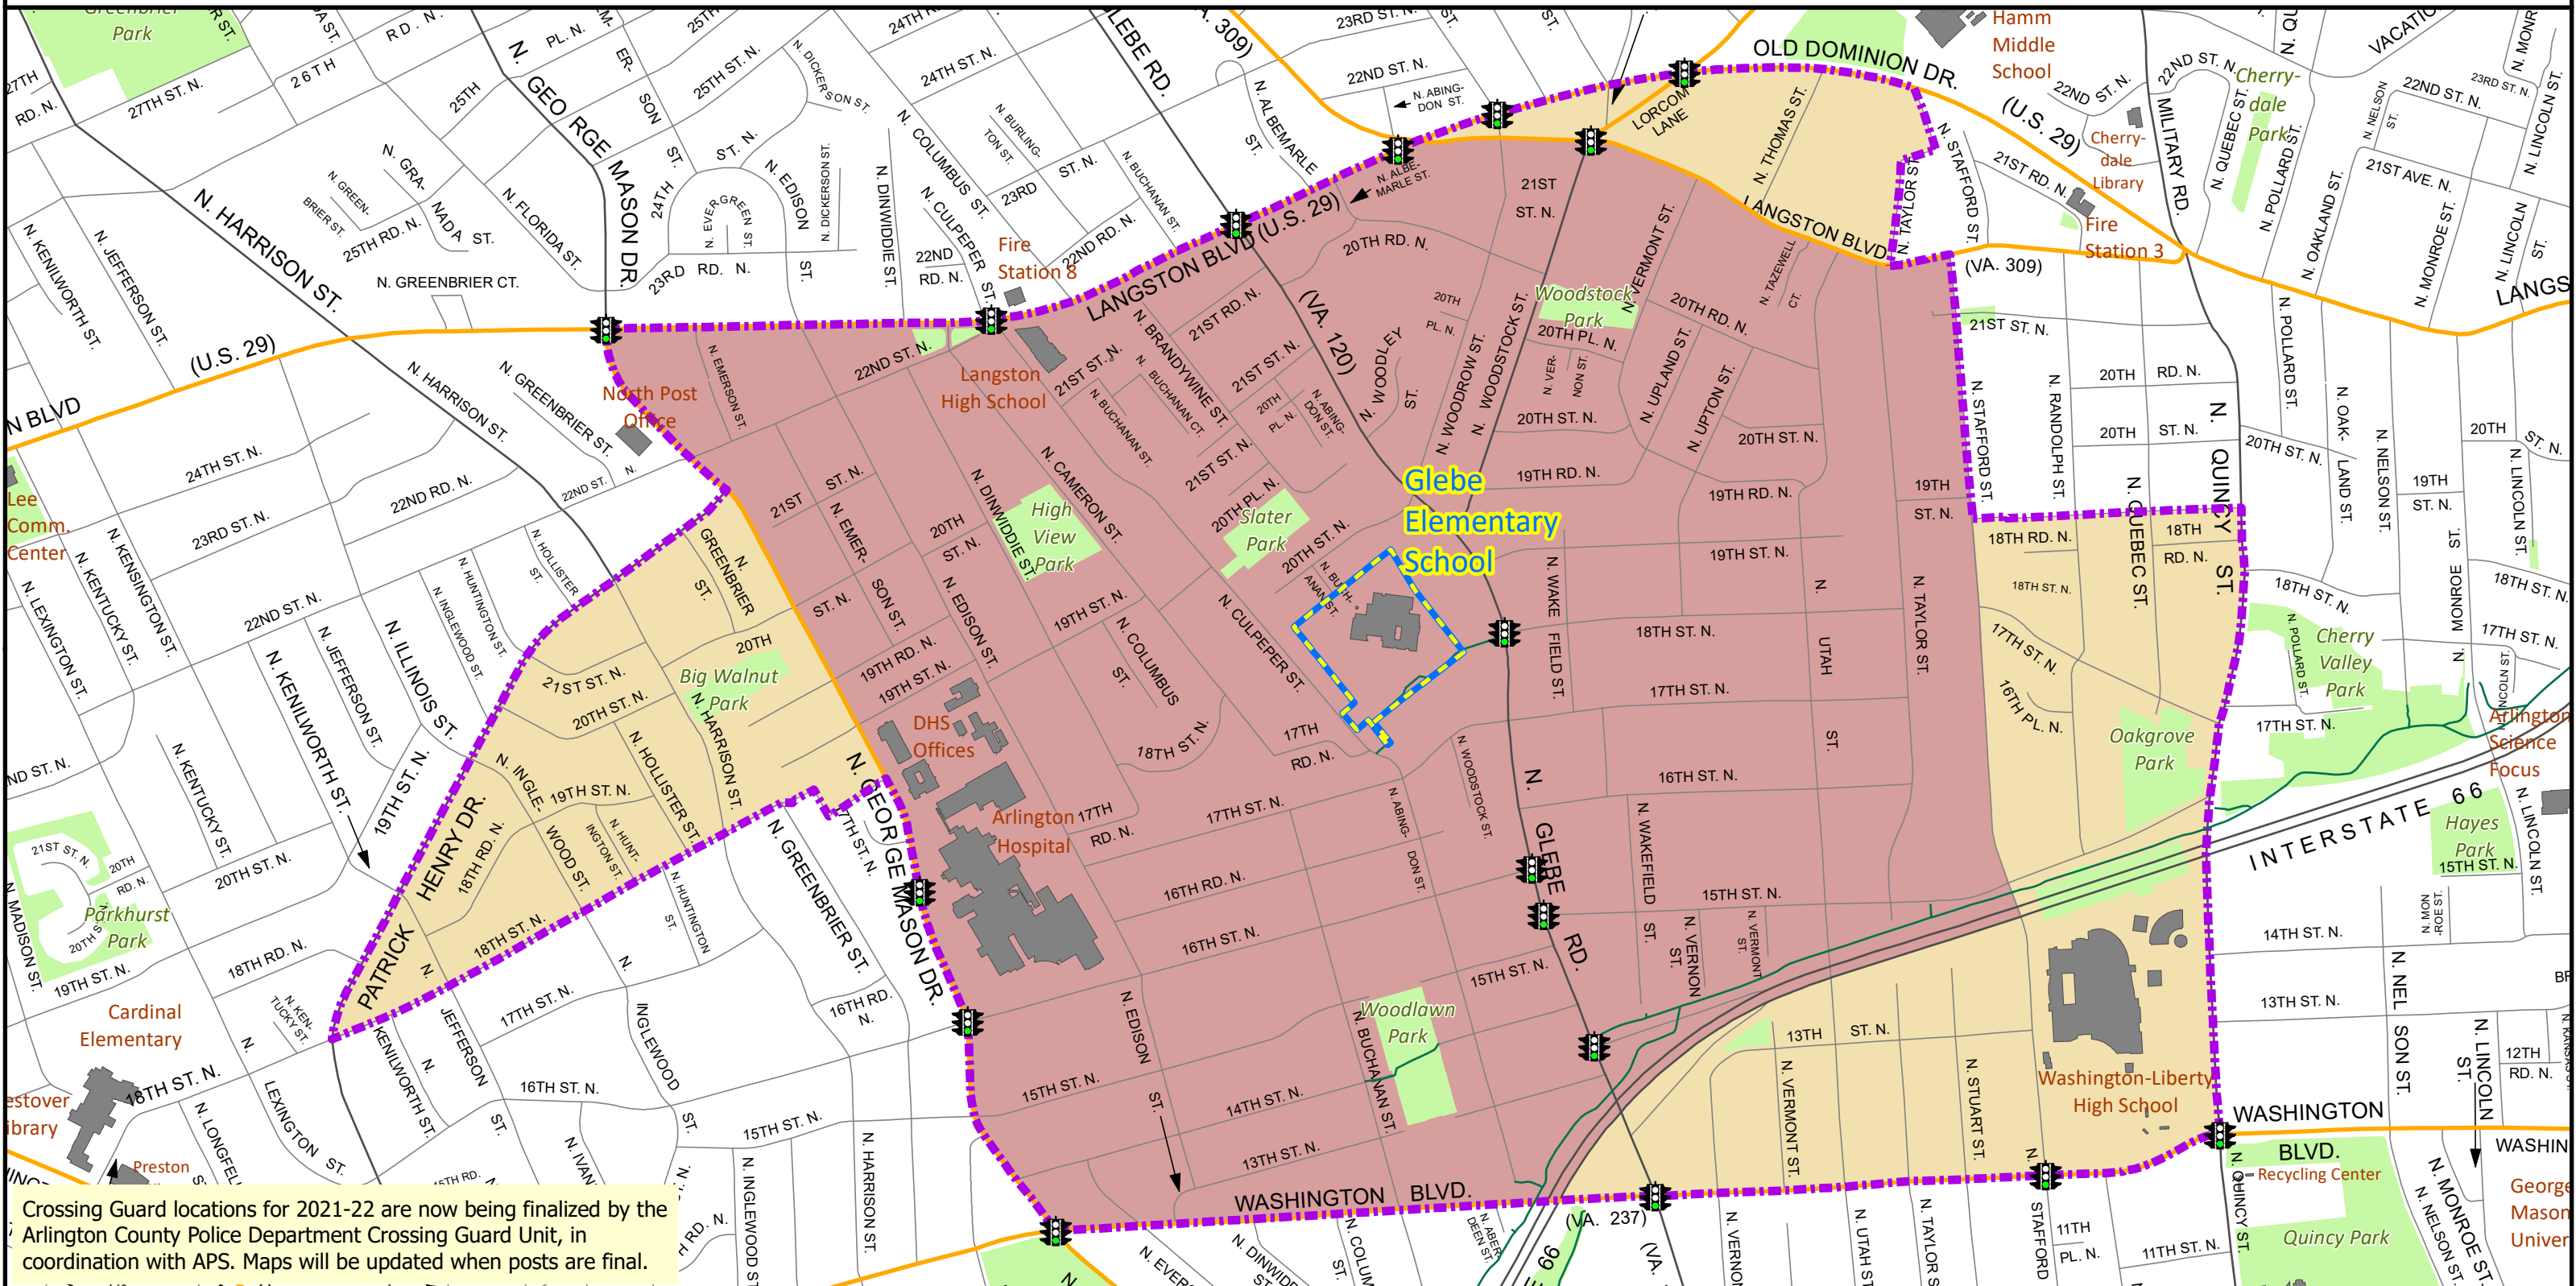

Glebe Elementary School Bus Eligibility Zone

Crossing Guard locations for 2021-22 are now being finalized by the Arlington County Police Department Crossing Guard Unit, in coordination with APS. Maps will be updated when posts are final.

- | | |
|-----------------------------|---------------------------------------|
| Transportation Zones | Bus Eligibility Zone Delimiter |
| Bus Eligibility Zone | Elementary |
| No Bus Service | All Grades |
| Other Map Features | Other Map Features |
| Arlington County Boundary | Off Street Trail |
| Attendance Boundary | School Crossing (TBD) |
| Glebe | Signalized Crossing |

Disclaimer: The information contained herein is subject to change.
 S:\Databases\Facilities\GIS\Transportation\Trans_SY21_22\WZ_Effective_SY21_22\ES_Glebe_SY21_22.mxd
 NOTE: All roadway segments are subject to change based on the locations of crossing guards.
 Source: Arlington County GIS Mapping Center, Arlington Public Schools & Transportation Services.