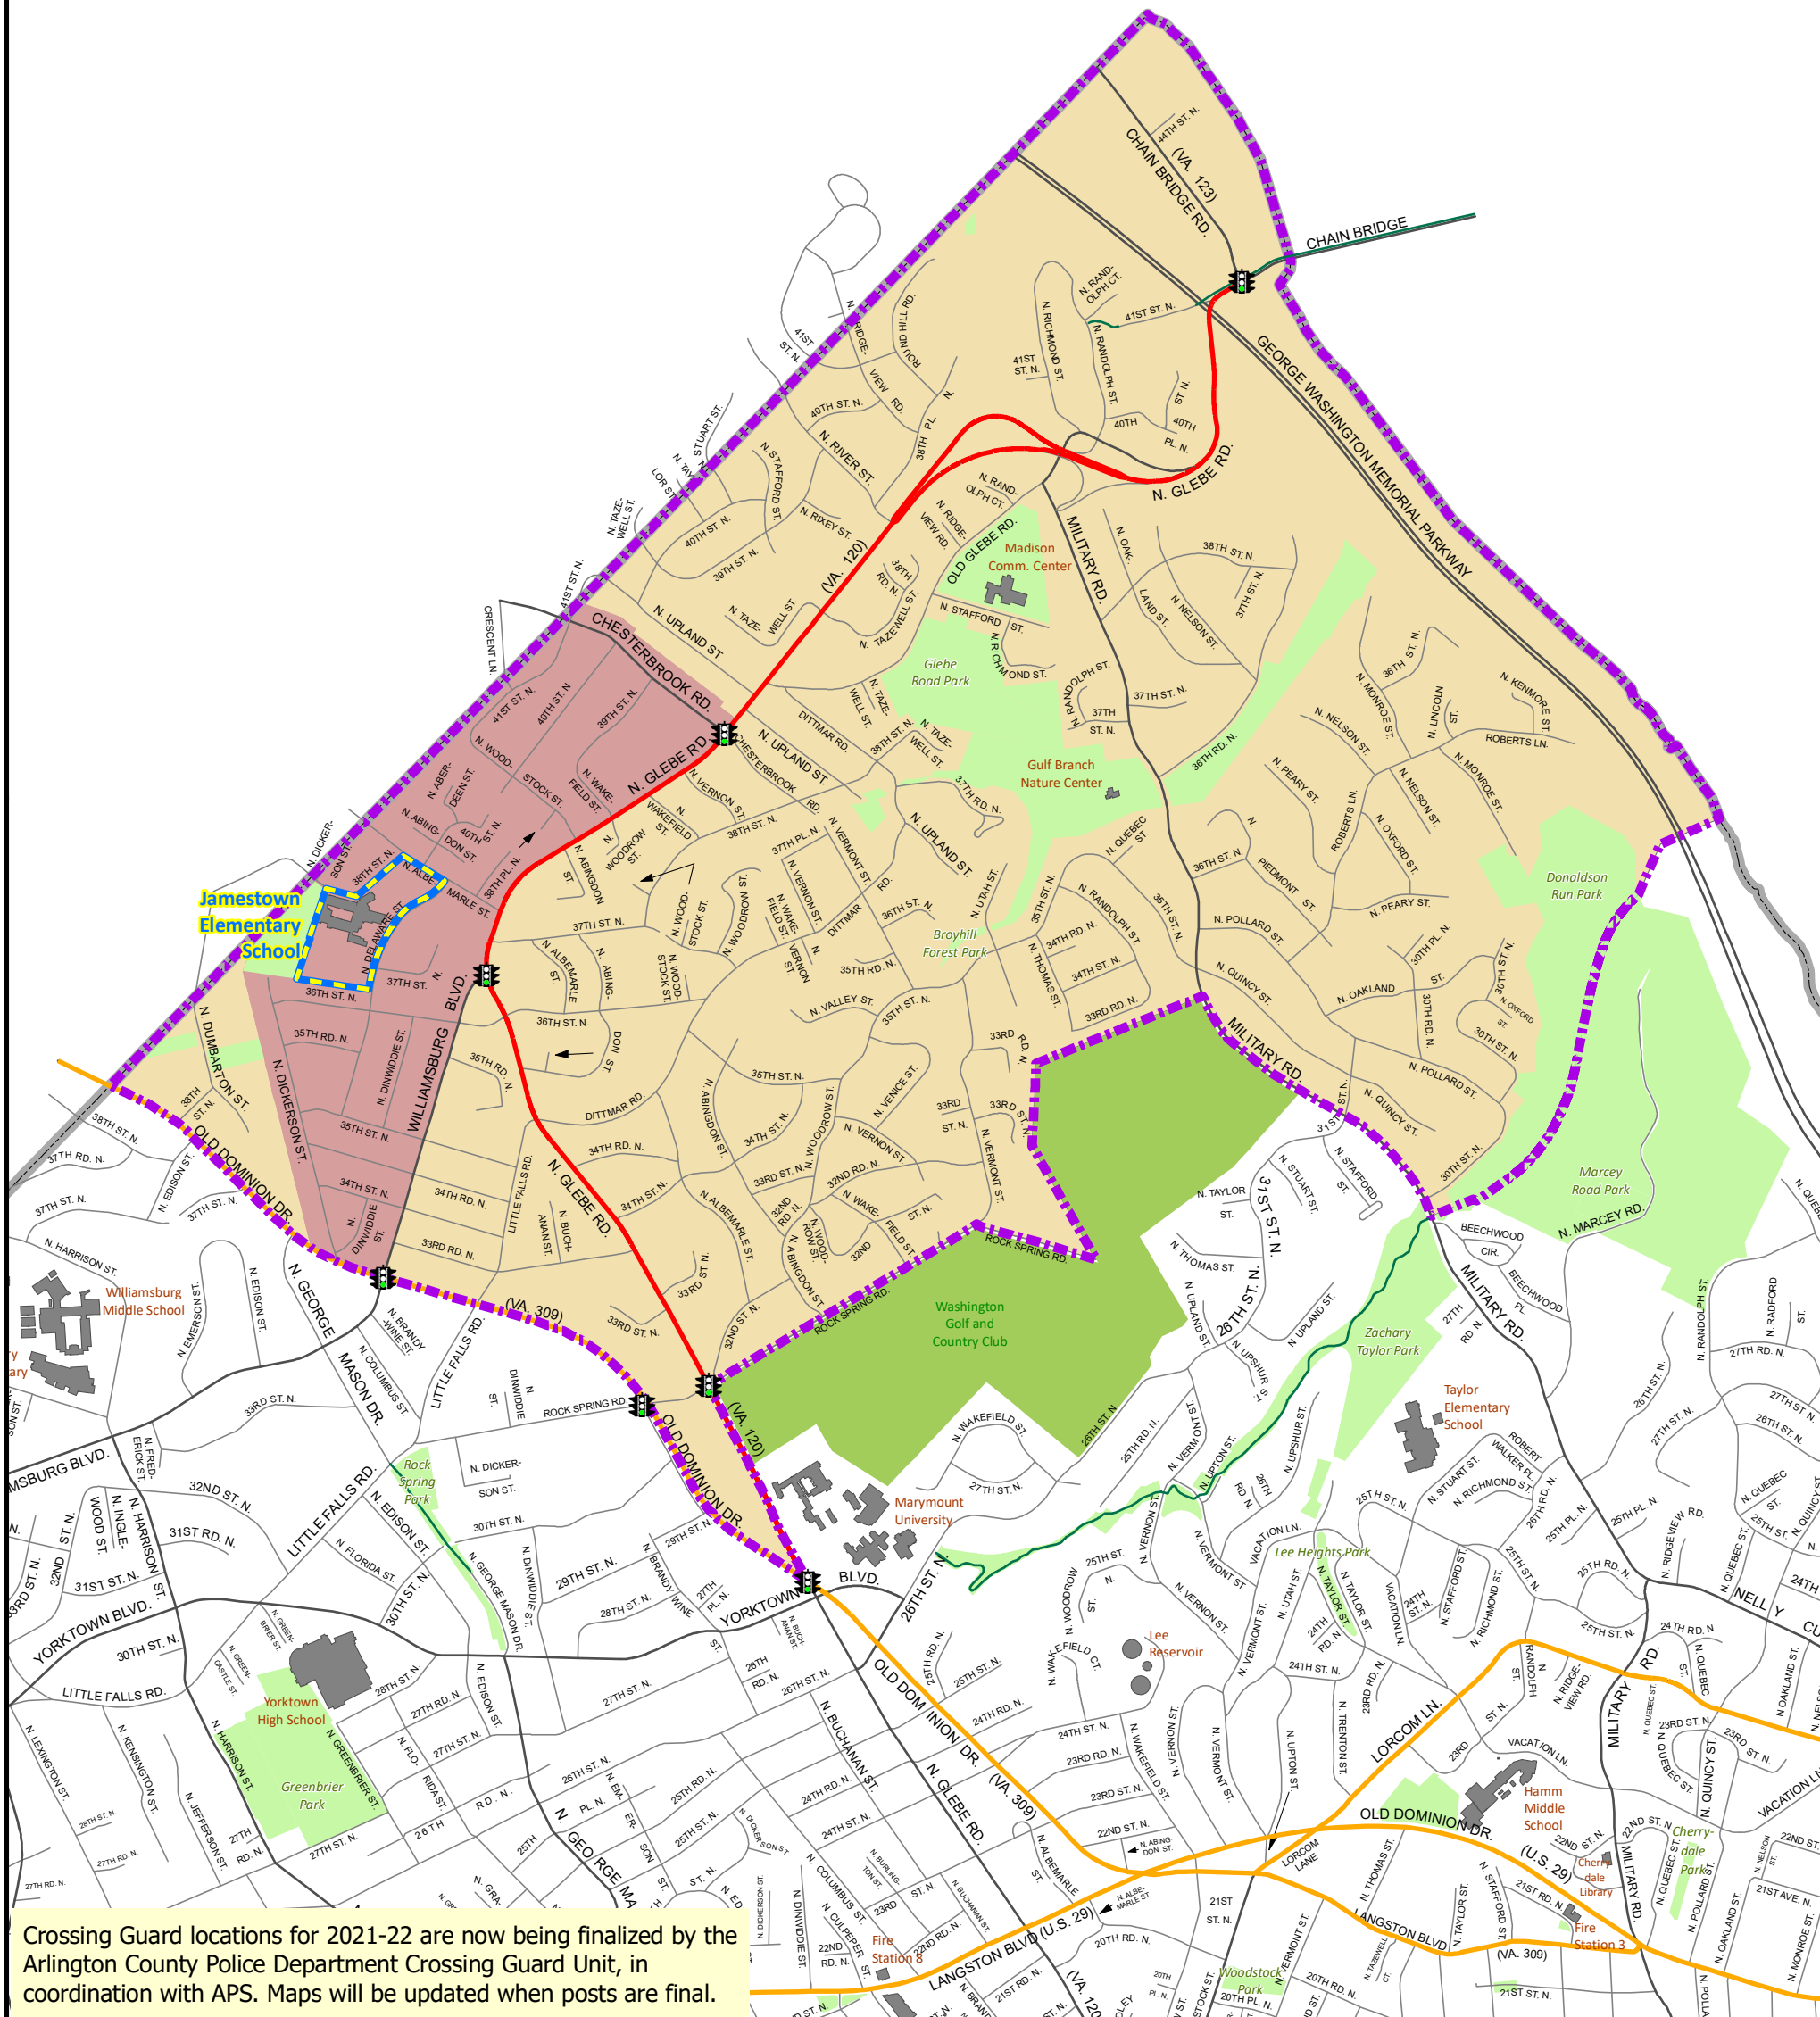

Jamestown Elementary School Bus Eligibility Zone

Crossing Guard locations for 2021-22 are now being finalized by the Arlington County Police Department Crossing Guard Unit, in coordination with APS. Maps will be updated when posts are final.

- Transportation Zones**
- Bus Eligibility Zone
 - No Bus Service
- Other Map Features**
- Arlington County Boundary
 - Attendance Boundary
 - Jamestown
- Bus Eligibility Zone Delimiter**
- Elementary
 - All Grades
- Other Map Features**
- Off Street Trail
 - School Crossing (TBD)
 - Signalized Crossing

Disclaimer: The information contained herein is subject to change. S:\Databases\FacilitiesGIS\Transportation\Trans_SY21_22\WZ_Effective_SY21_22\ES_Jamestown_SY21_22.mxd
 NOTE: All roadway segments are subject to change based on the locations of crossing guards.
 Source: Arlington County GIS Mapping Center, Arlington Public Schools & Transportation Services.