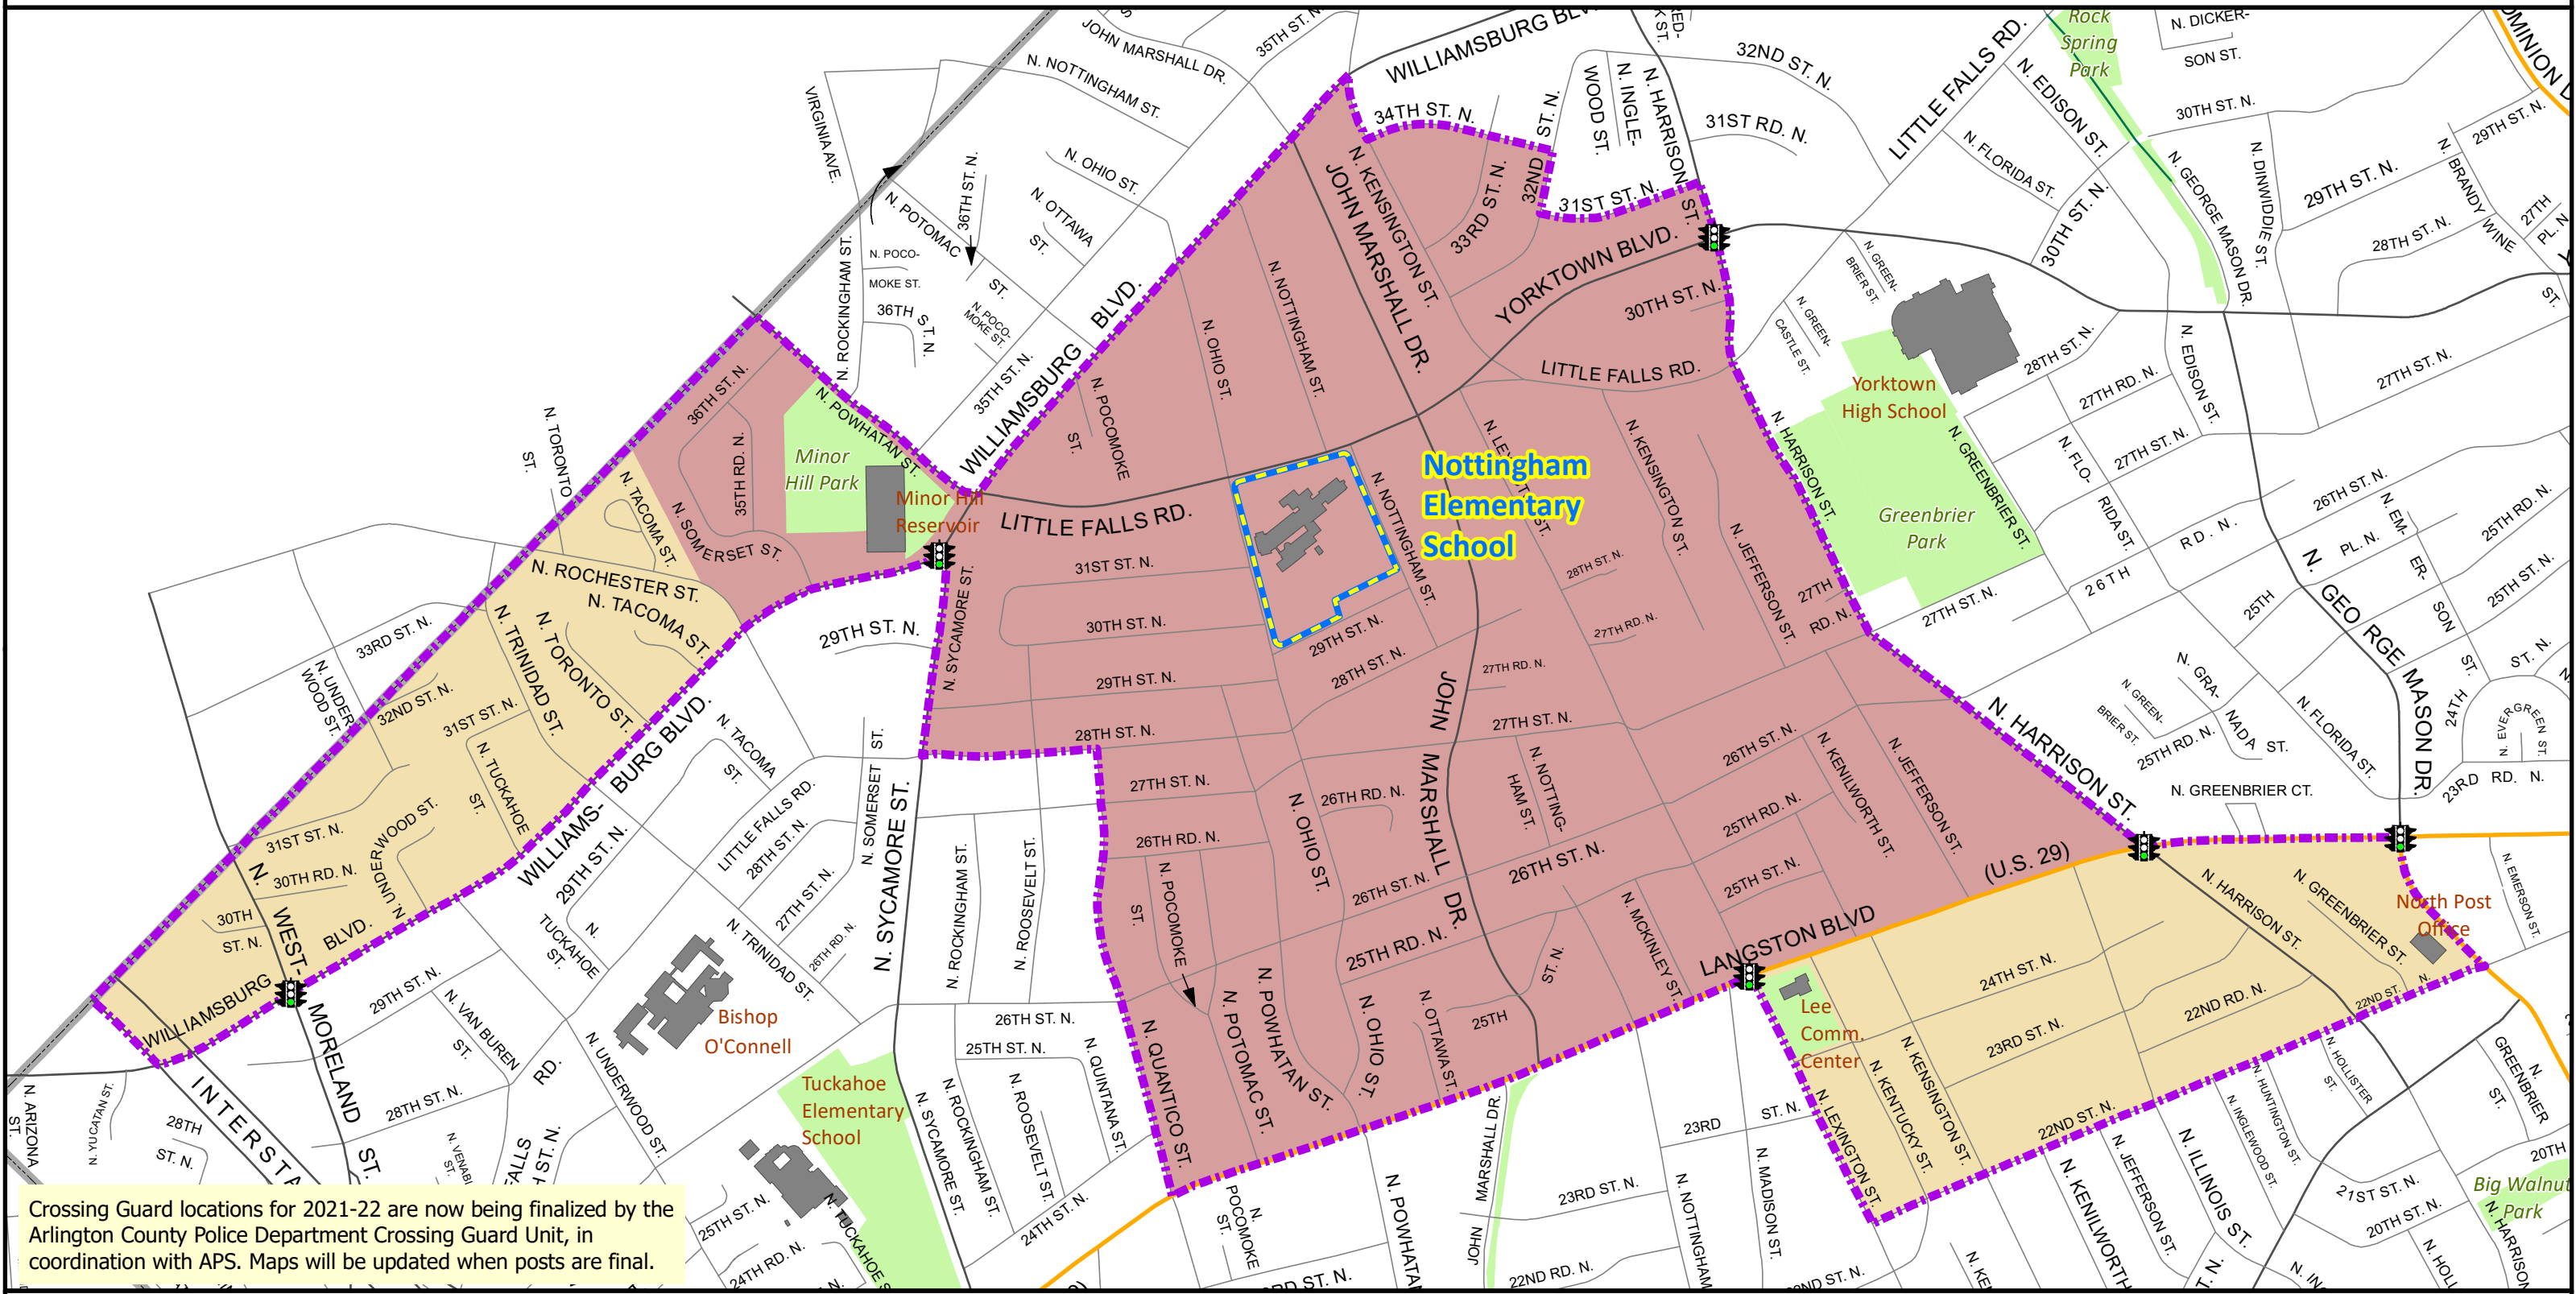

Nottingham Elementary School Bus Eligibility Zone

Crossing Guard locations for 2021-22 are now being finalized by the Arlington County Police Department Crossing Guard Unit, in coordination with APS. Maps will be updated when posts are final.

Transportation Zones

- Bus Eligibility Zone
- No Bus Service

Other Map Features

- Arlington County Boundary
- Attendance Boundary
- Nottingham

Bus Eligibility Zone Delimiter

- Elementary
- All Grades

Other Map Features

- Off Street Trail
- School Crossing (TBD)
- Signalized Crossing

Disclaimer: The information contained herein is subject to change.
 S:\Databases\FacilitiesGIS\Transportation\Trans_SV21_22\WZ_Effective_SV21_22\ES_Nottingham_SV21_22.mxd
 NOTE: All roadway segments are subject to change based on the locations of crossing guards.
 Source: Arlington County GIS Mapping Center, Arlington Public Schools & Transportation Services.