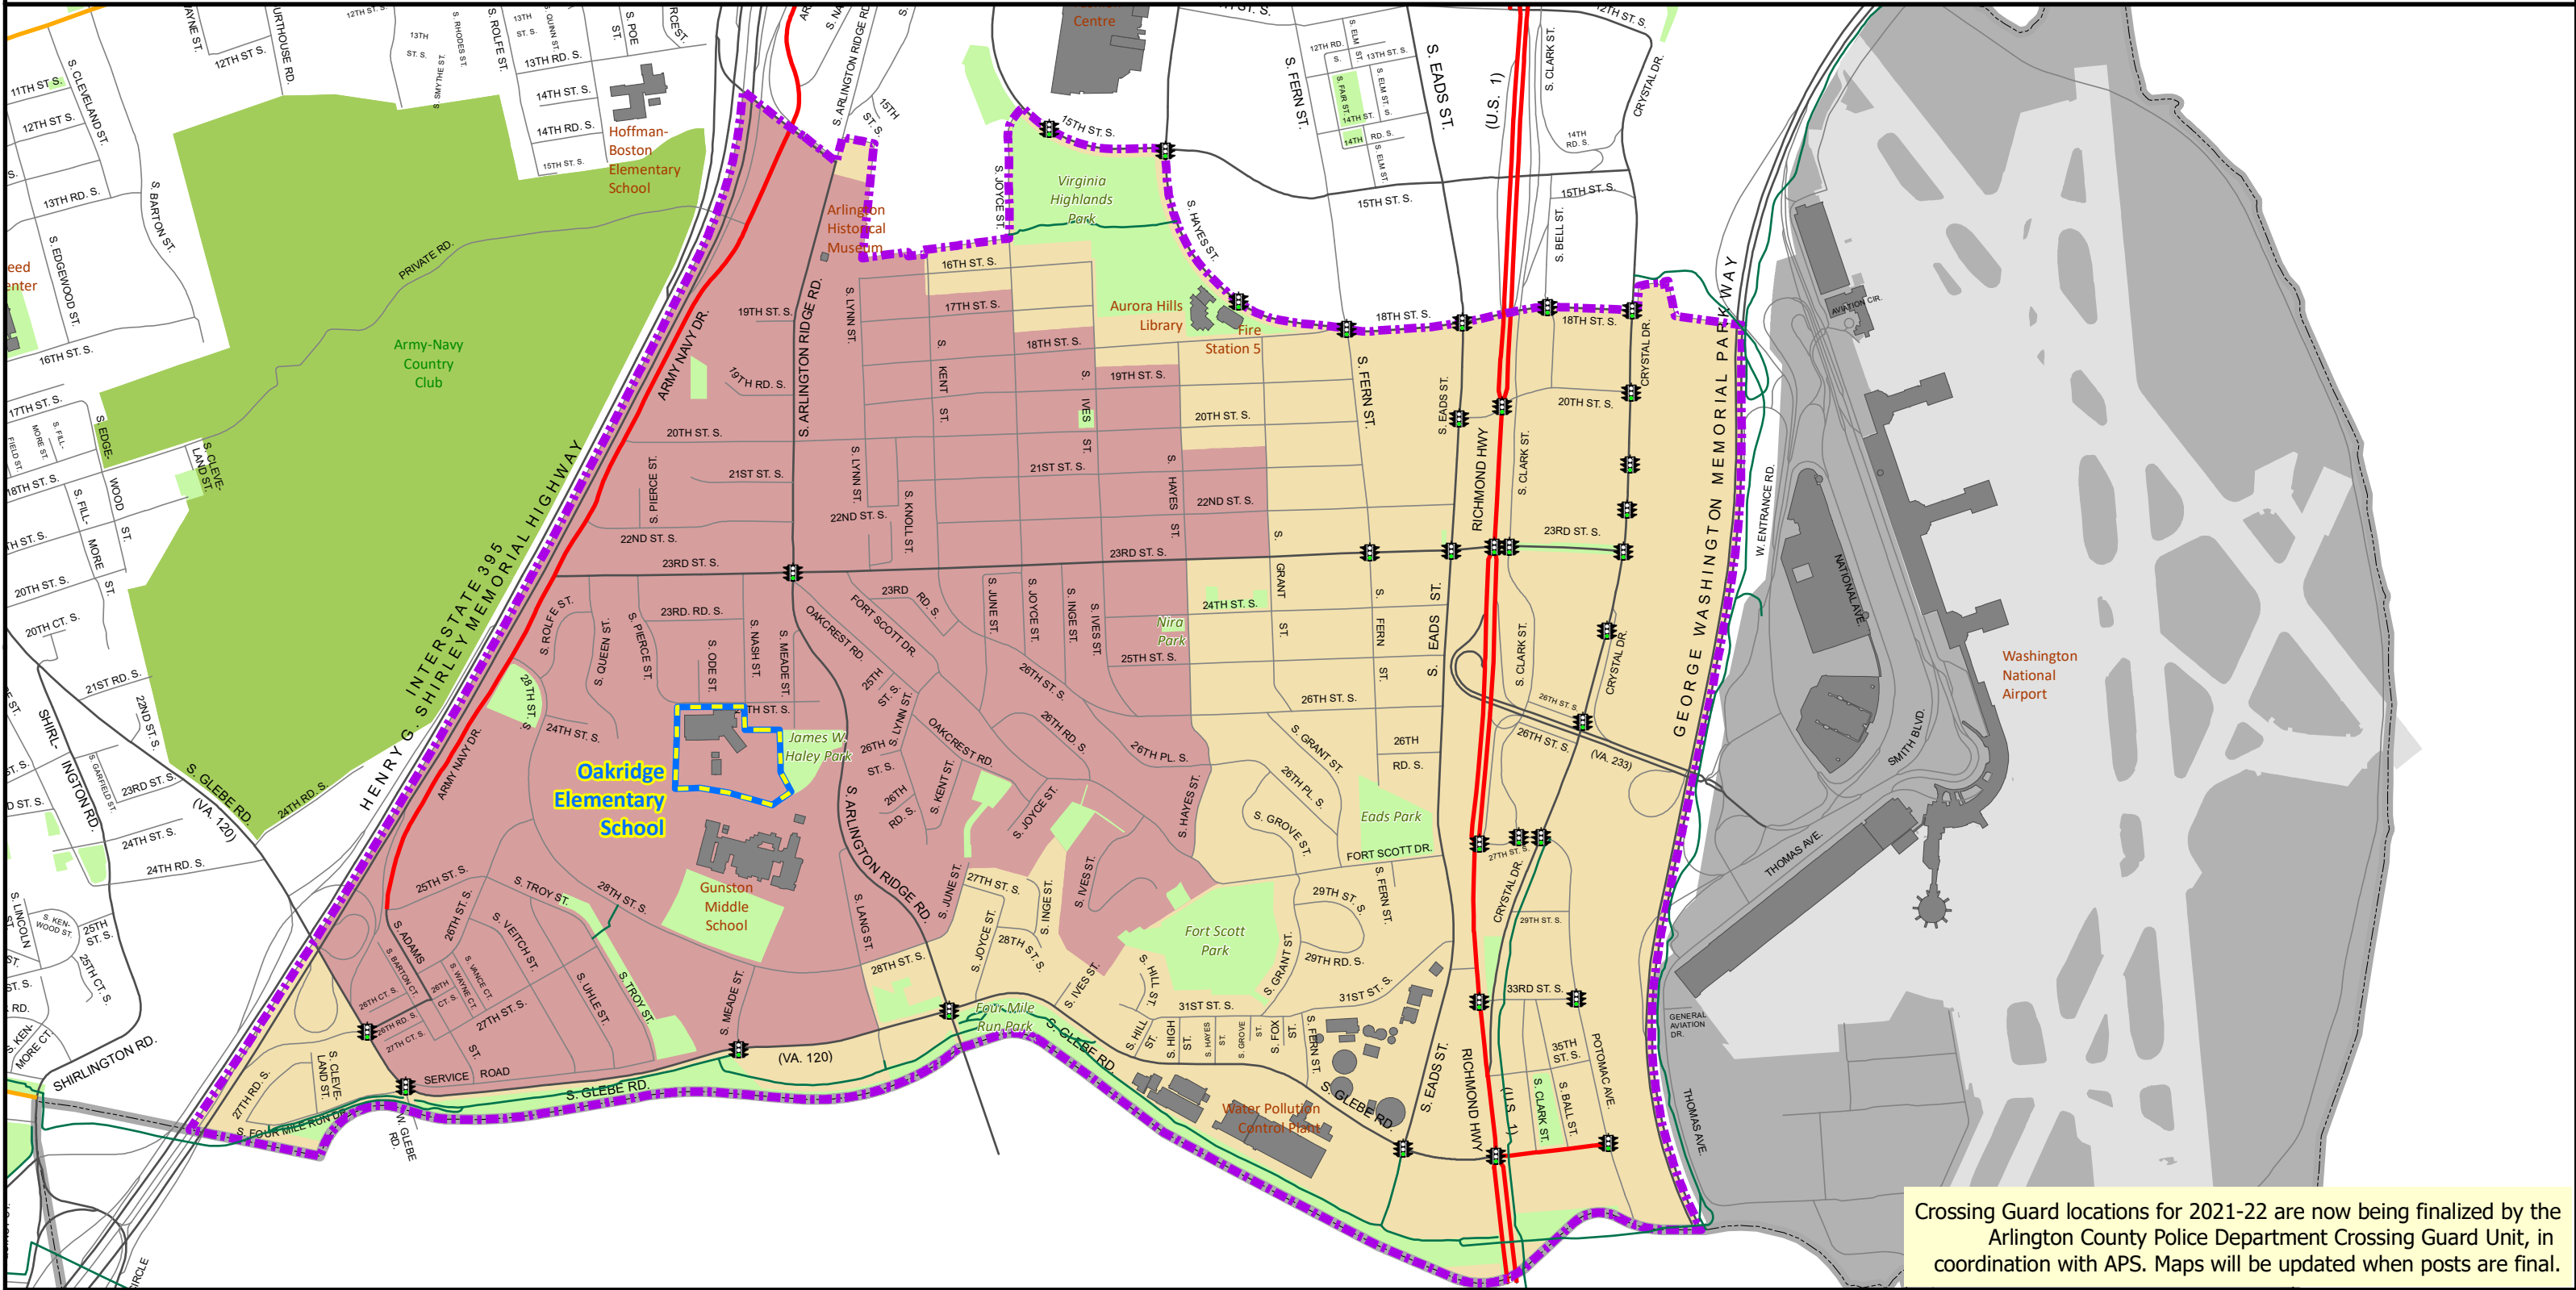

# Oakridge Elementary School Bus Eligibility Zone

Crossing Guard locations for 2021-22 are now being finalized by the Arlington County Police Department Crossing Guard Unit, in coordination with APS. Maps will be updated when posts are final.

- Transportation Zones**
- Bus Eligibility Zone
  - No Bus Service
- Other Map Features**
- Arlington County Boundary
  - Attendance Boundary
  - Oakridge

- Bus Eligibility Zone Delimiter**
- Elementary
  - All Grades
- Other Map Features**
- Off Street Trail
  - School Crossing (TBD)
  - Signalized Crossing

Disclaimer: The information contained herein is subject to change.  
 S:\Databases\FacilitiesGIS\Transportation\Trans\_SV21\_22\WZ\_Effective\_SV21\_22\ES\_Oakridge\_SV21\_22.mxd  
 NOTE: All roadway segments are subject to change based on the locations of crossing guards.  
 Source: Arlington County GIS Mapping Center, Arlington Public Schools & Transportation Services.