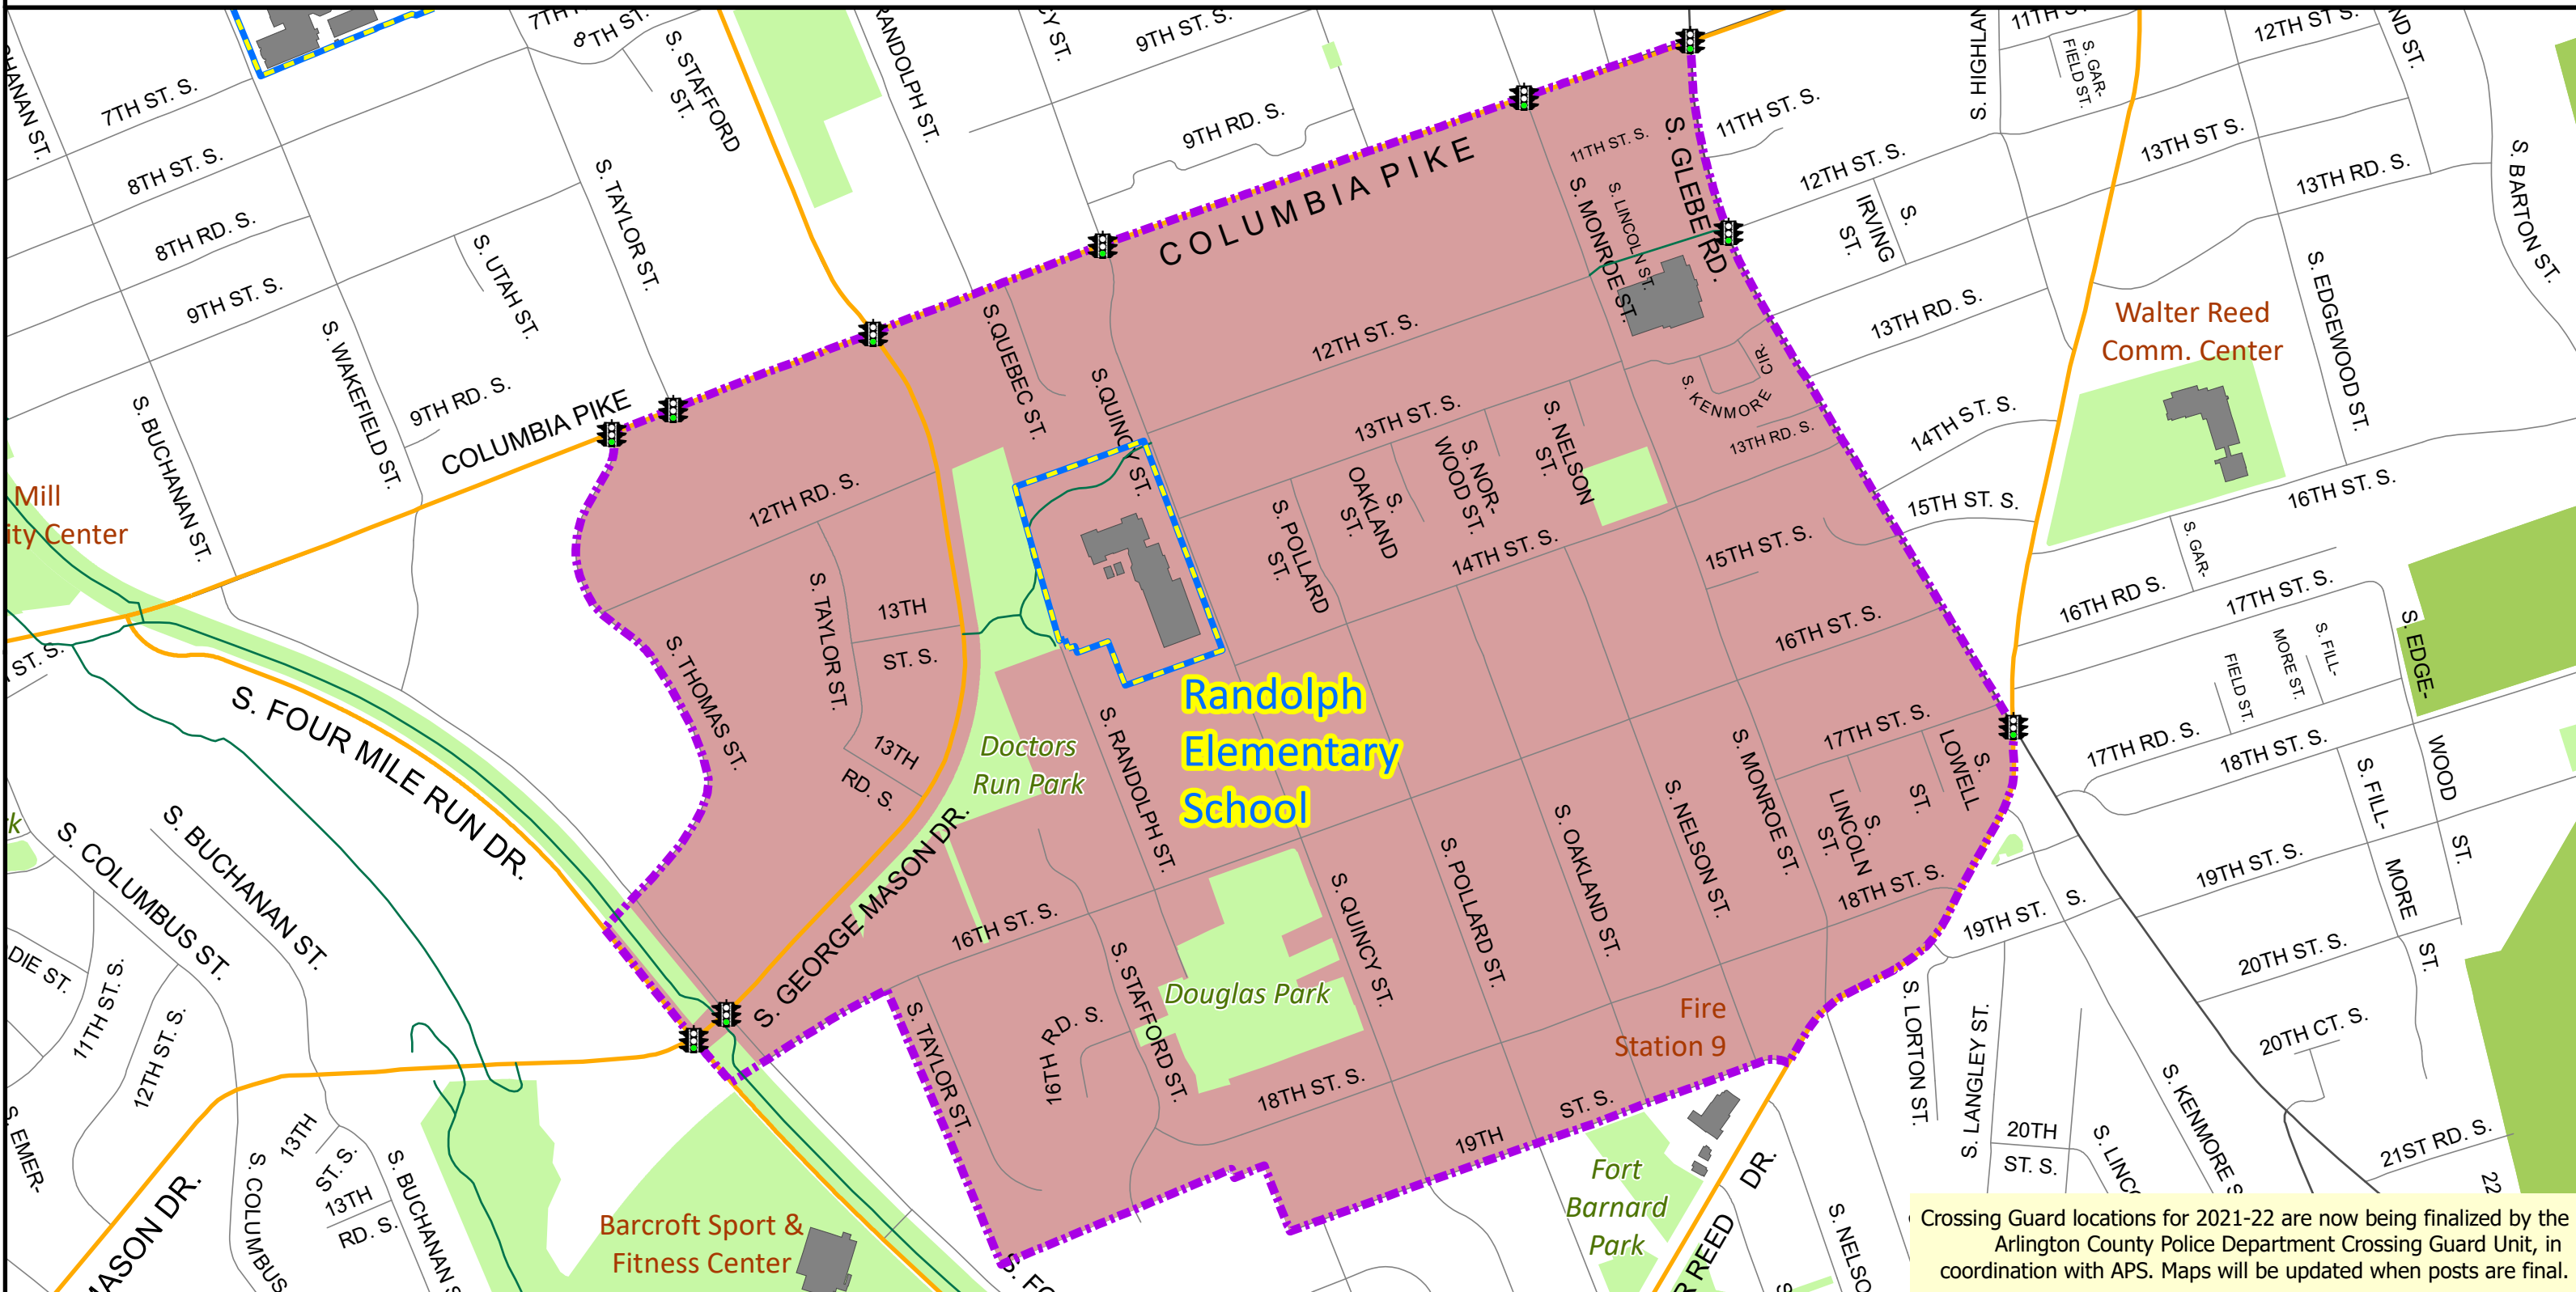

# Randolph Elementary School Bus Eligibility Zone

Crossing Guard locations for 2021-22 are now being finalized by the Arlington County Police Department Crossing Guard Unit, in coordination with APS. Maps will be updated when posts are final.

- |                             |                                       |
|-----------------------------|---------------------------------------|
| <b>Transportation Zones</b> | <b>Bus Eligibility Zone Delimiter</b> |
| Bus Eligibility Zone        | Elementary                            |
| No Bus Service              | All Grades                            |
| <b>Other Map Features</b>   | <b>Other Map Features</b>             |
| Arlington County Boundary   | Off Street Trail                      |
| Attendance Boundary         | School Crossing (TBD)                 |
| Randolph                    | Signalized Crossing                   |

7/22/2021  
 Disclaimer: The information contained herein is subject to change.  
 S:\Databases\FacilitiesGIS\Transportation\Trans\_SY21\_22\WZ\_Effective\_SY21\_22\ES\_Randolph\_SY21\_22.mxd  
 NOTE: All roadway segments are subject to change based on the locations of crossing guards.  
 Source: Arlington County GIS Mapping Center, Arlington Public Schools & Transportation Services.