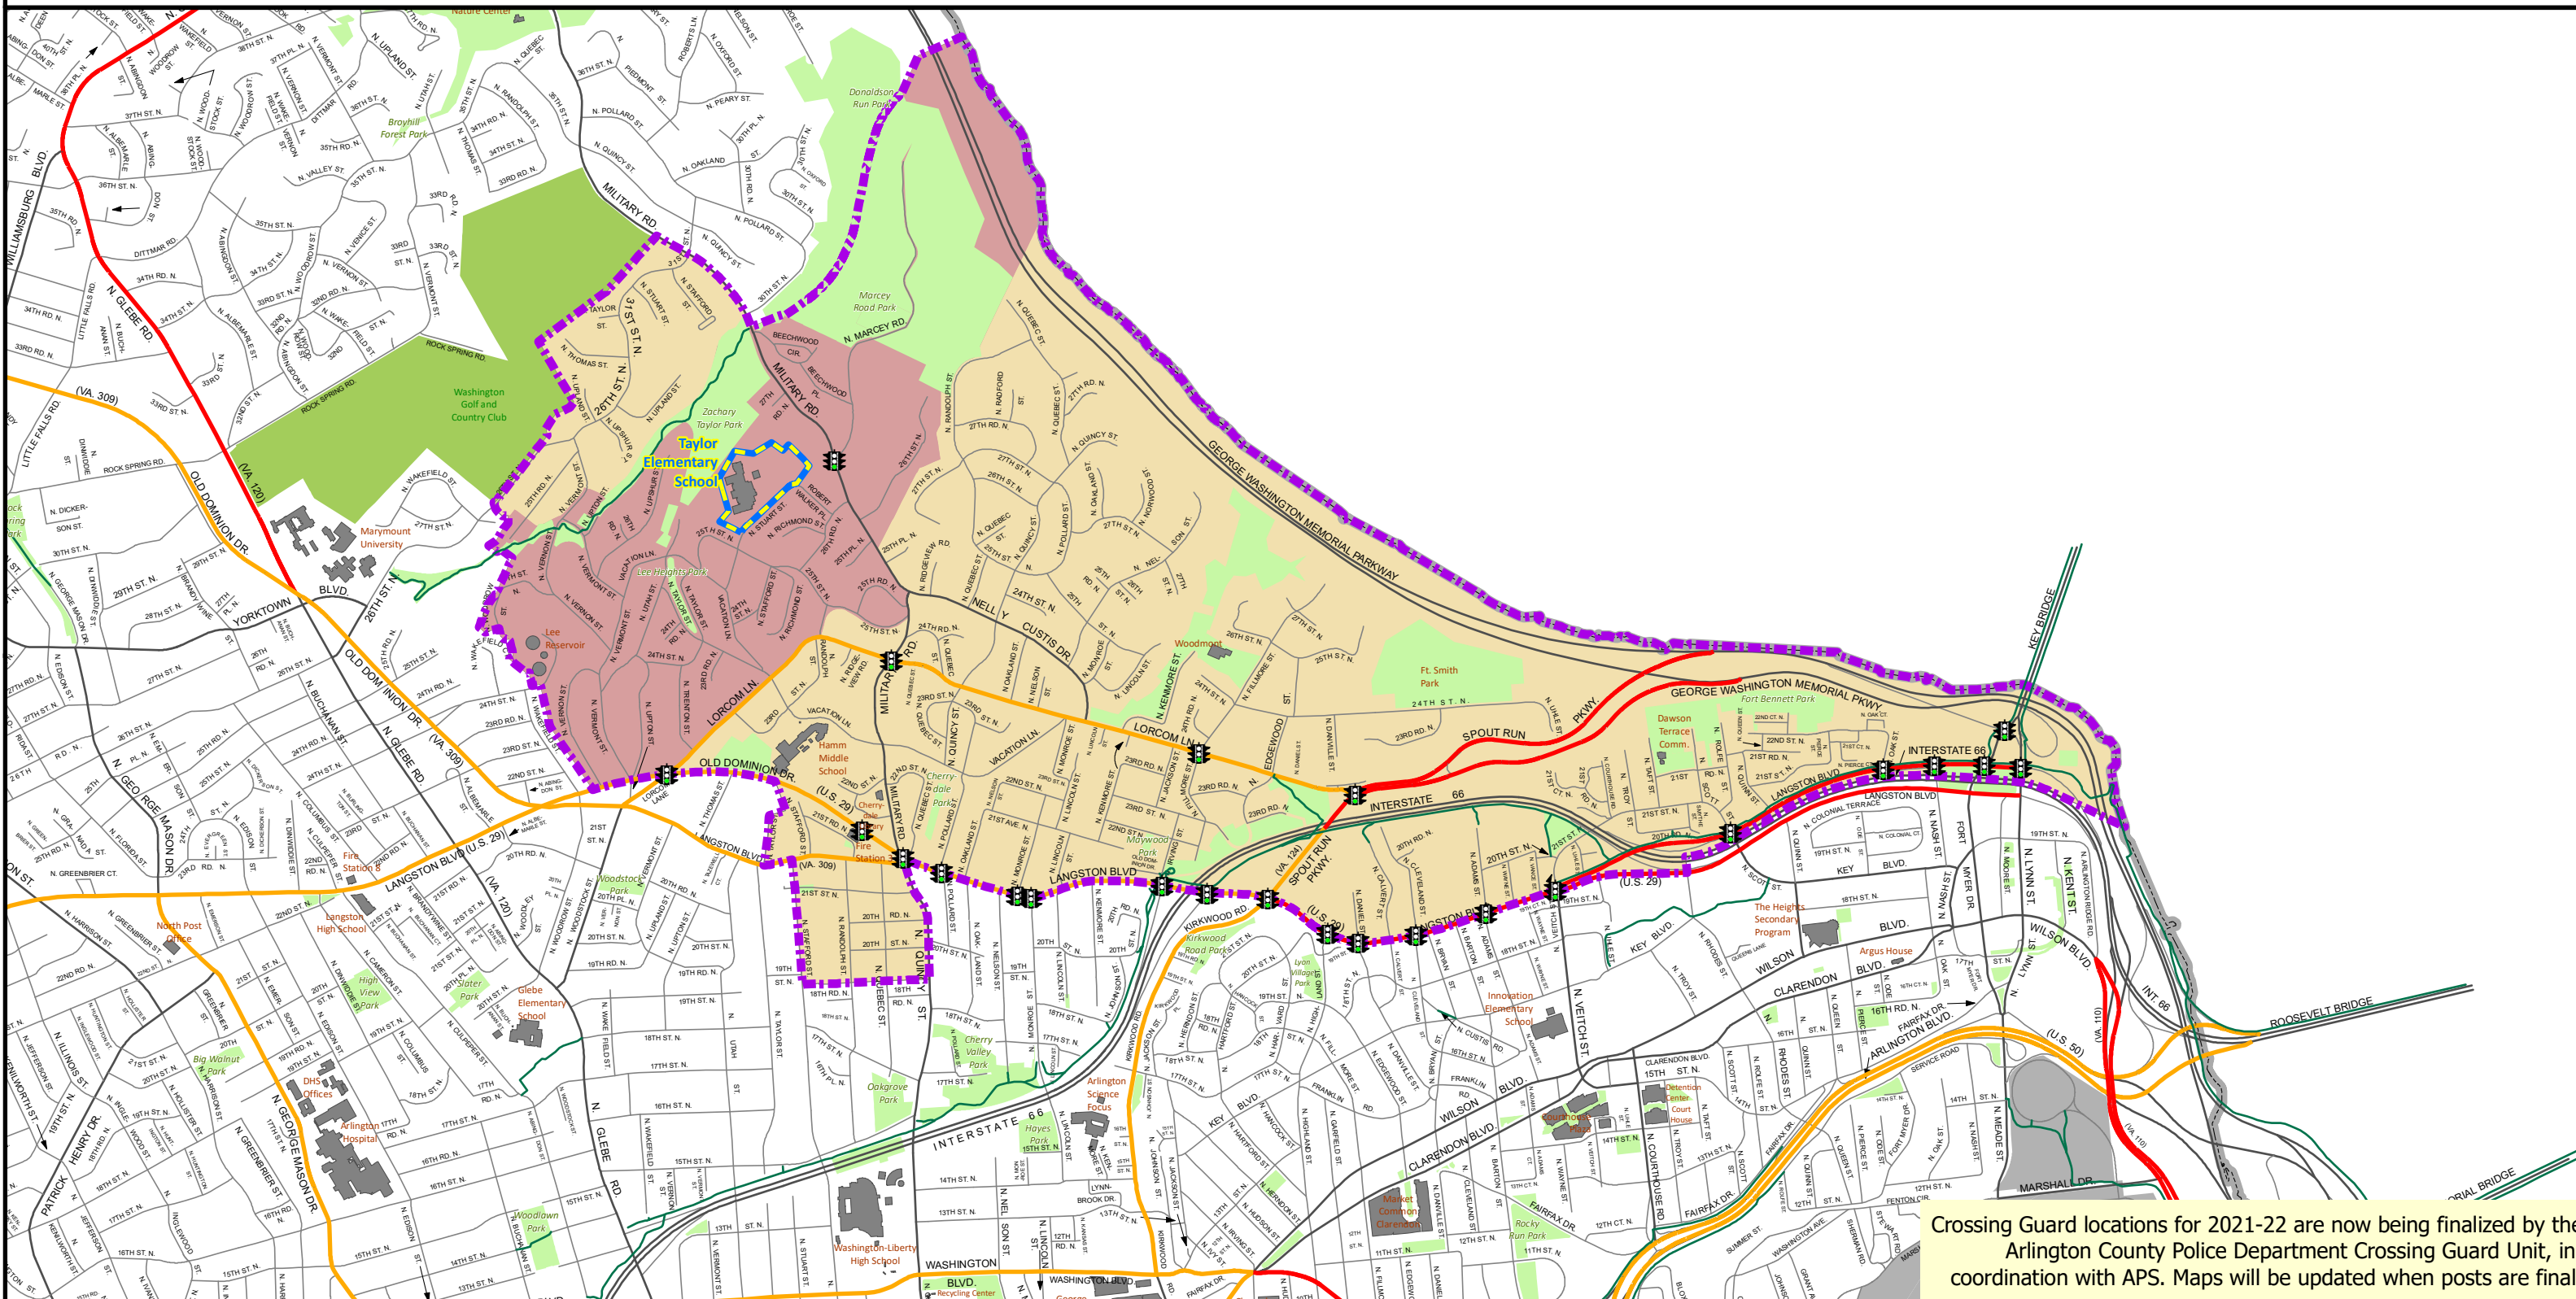

Taylor Elementary School Bus Eligibility Zone

Crossing Guard locations for 2021-22 are now being finalized by the Arlington County Police Department Crossing Guard Unit, in coordination with APS. Maps will be updated when posts are final.

- Transportation Zones**
 - Bus Eligibility Zone
 - No Bus Service
- Other Map Features**
 - Arlington County Boundary
 - Attendance Boundary
 - Taylor
- Bus Eligibility Zone Delimiter**
 - Elementary
 - All Grades
- Other Map Features**
 - Off Street Trail
 - School Crossing (TBD)
 - Signalized Crossing

Disclaimer: The information contained herein is subject to change.
 S:\Databases\FacilitiesGIS\Transportation\Trans_SY21_22\WZ_Effective_SY21_22\ES_Taylor_SY21_22.mxd
 NOTE: All roadway segments are subject to change based on the locations of crossing guards.
 Source: Arlington County GIS Mapping Center. Arlington Public Schools & Transportation Services.