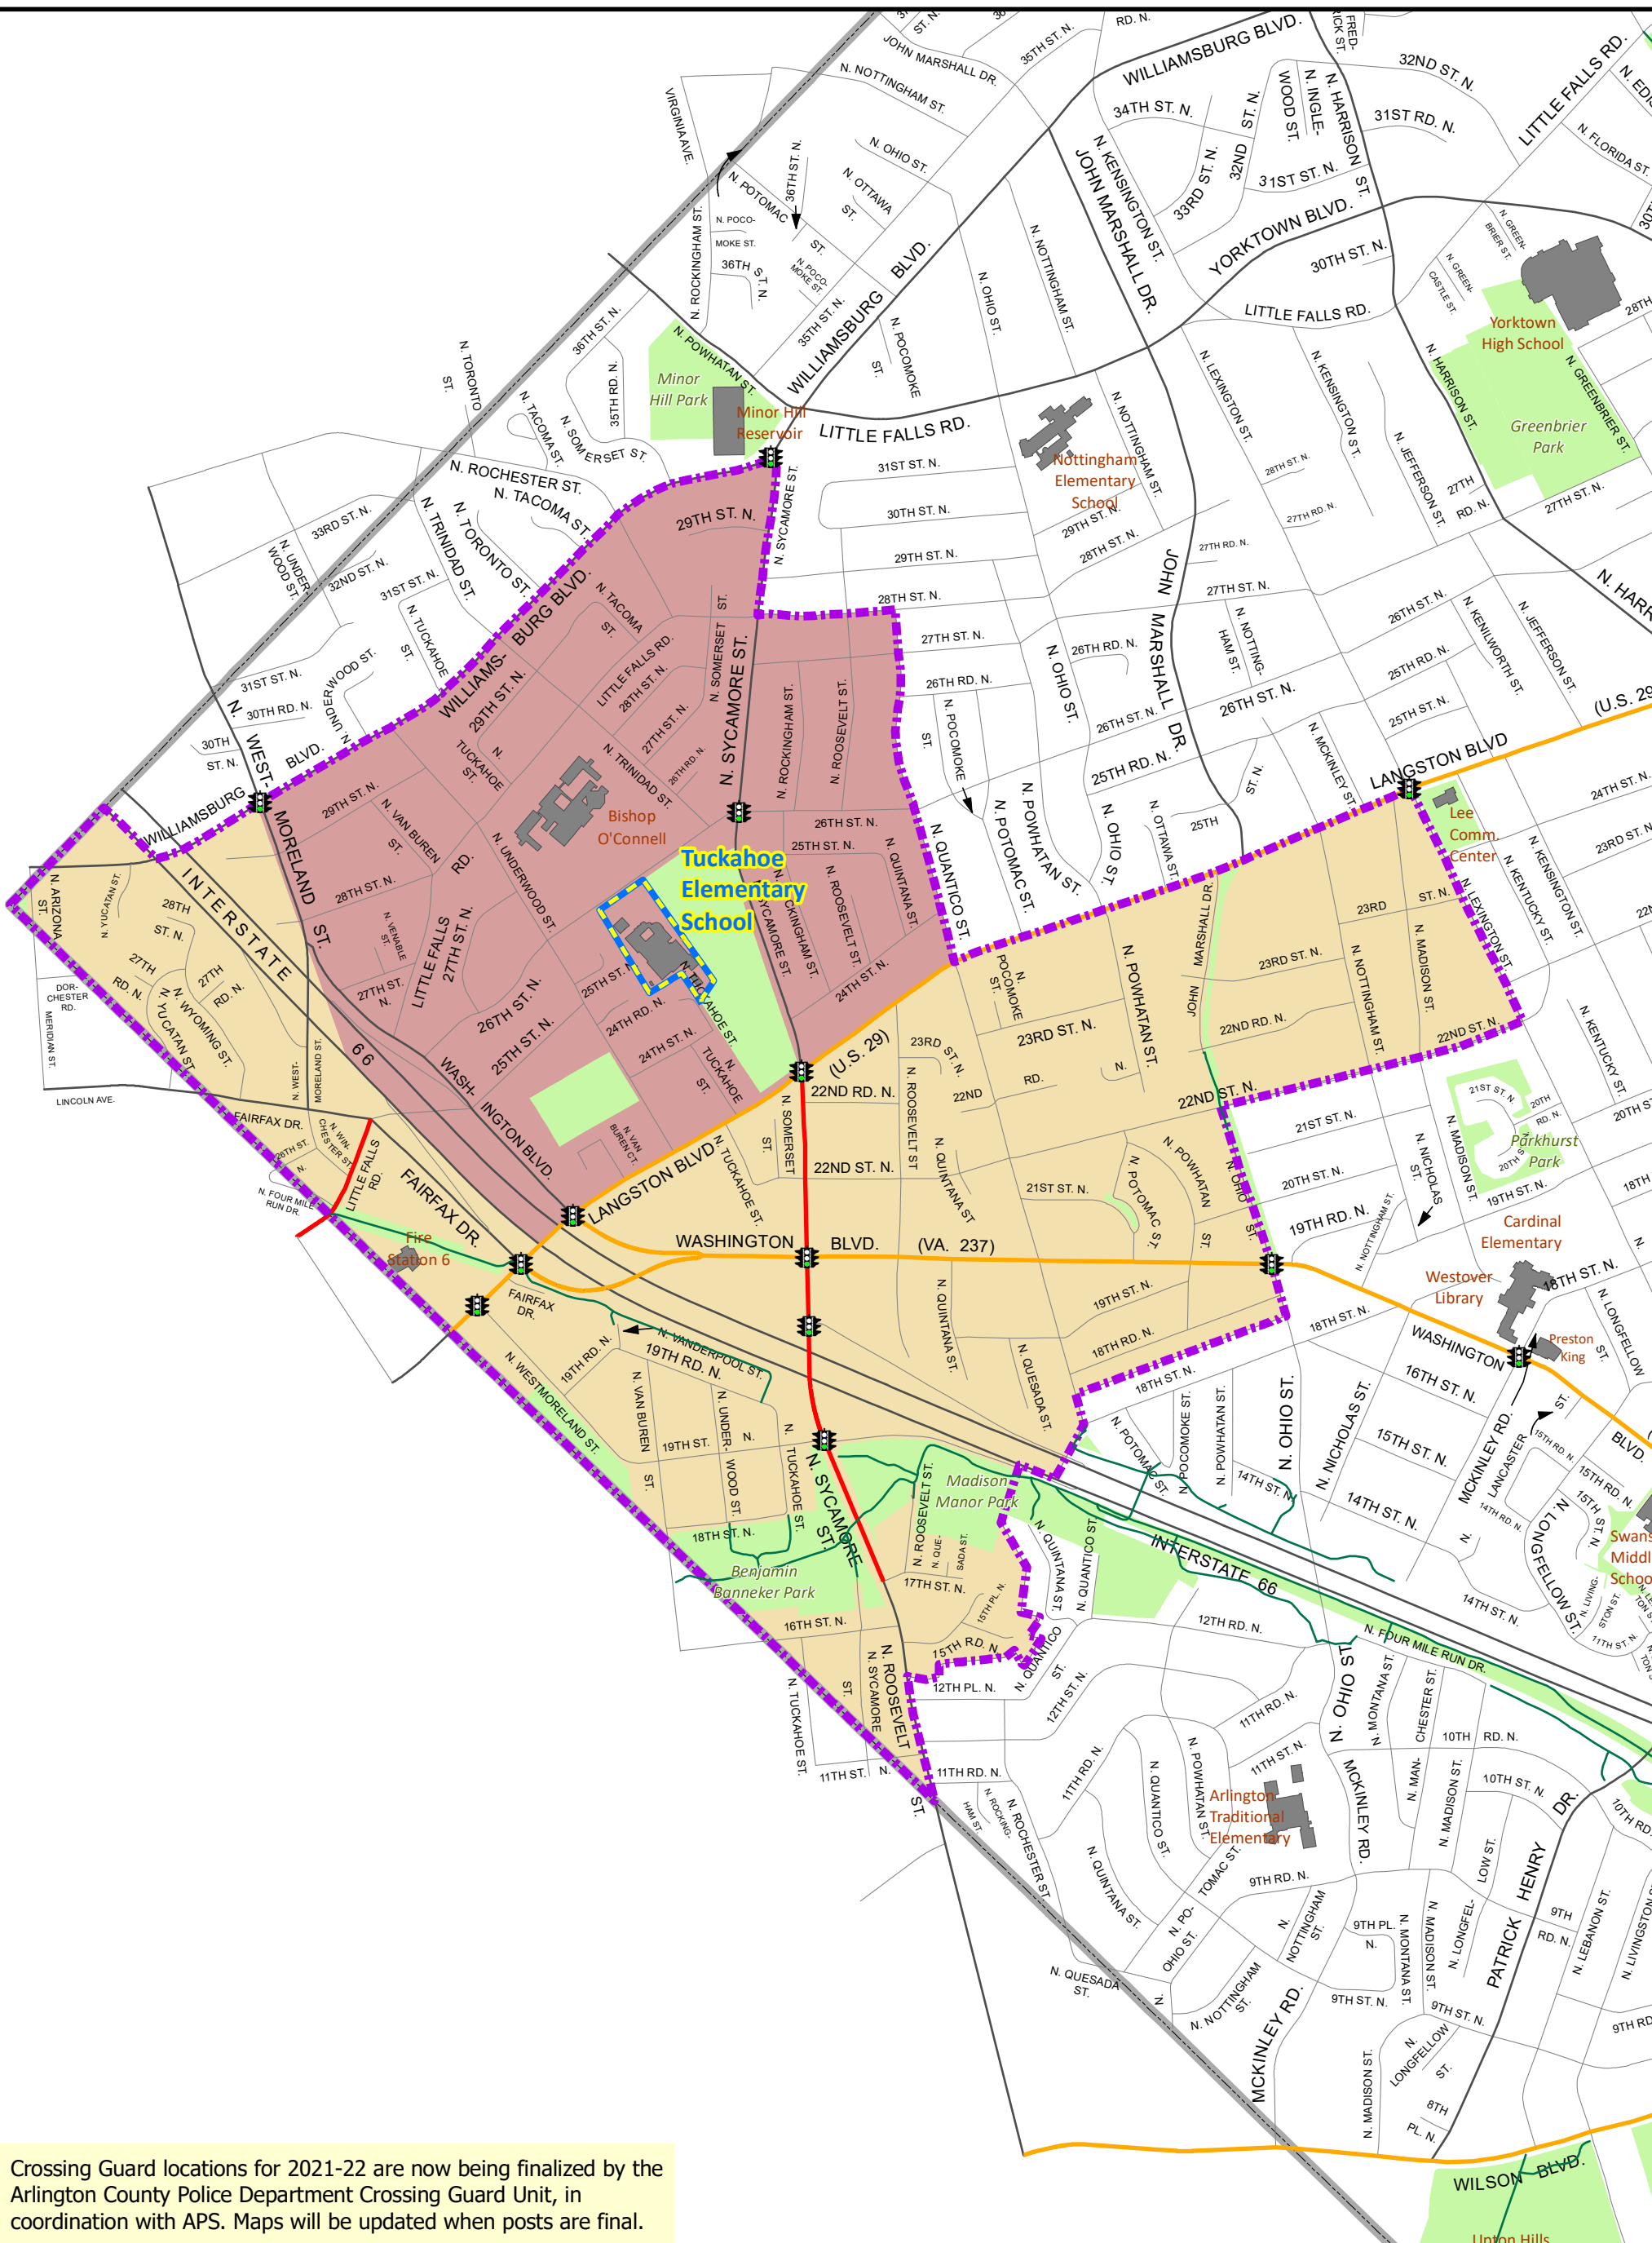

Tuckahoe Elementary School Bus Eligibility Zone

Crossing Guard locations for 2021-22 are now being finalized by the Arlington County Police Department Crossing Guard Unit, in coordination with APS. Maps will be updated when posts are final.

- | | |
|-----------------------------|---------------------------------------|
| Transportation Zones | Bus Eligibility Zone Delimiter |
| Bus Eligibility Zone | Elementary |
| No Bus Service | All Grades |
| Other Map Features | Other Map Features |
| Arlington County Boundary | Off Street Trail |
| Attendance Boundary | School Crossing (TBD) |
| Tuckahoe | Signalized Crossing |

Disclaimer: The information contained herein is subject to change.
 S:\Databases\FacilitiesGIS\Transportation\Trans_SY21_22\WZ_Effective_SY21_22\ES_Tuckahoe_SY21_22.mxd
 NOTE: All roadway segments are subject to change based on the locations of crossing guards.
 Source: Arlington County GIS Mapping Center, Arlington Public Schools & Transportation Services.