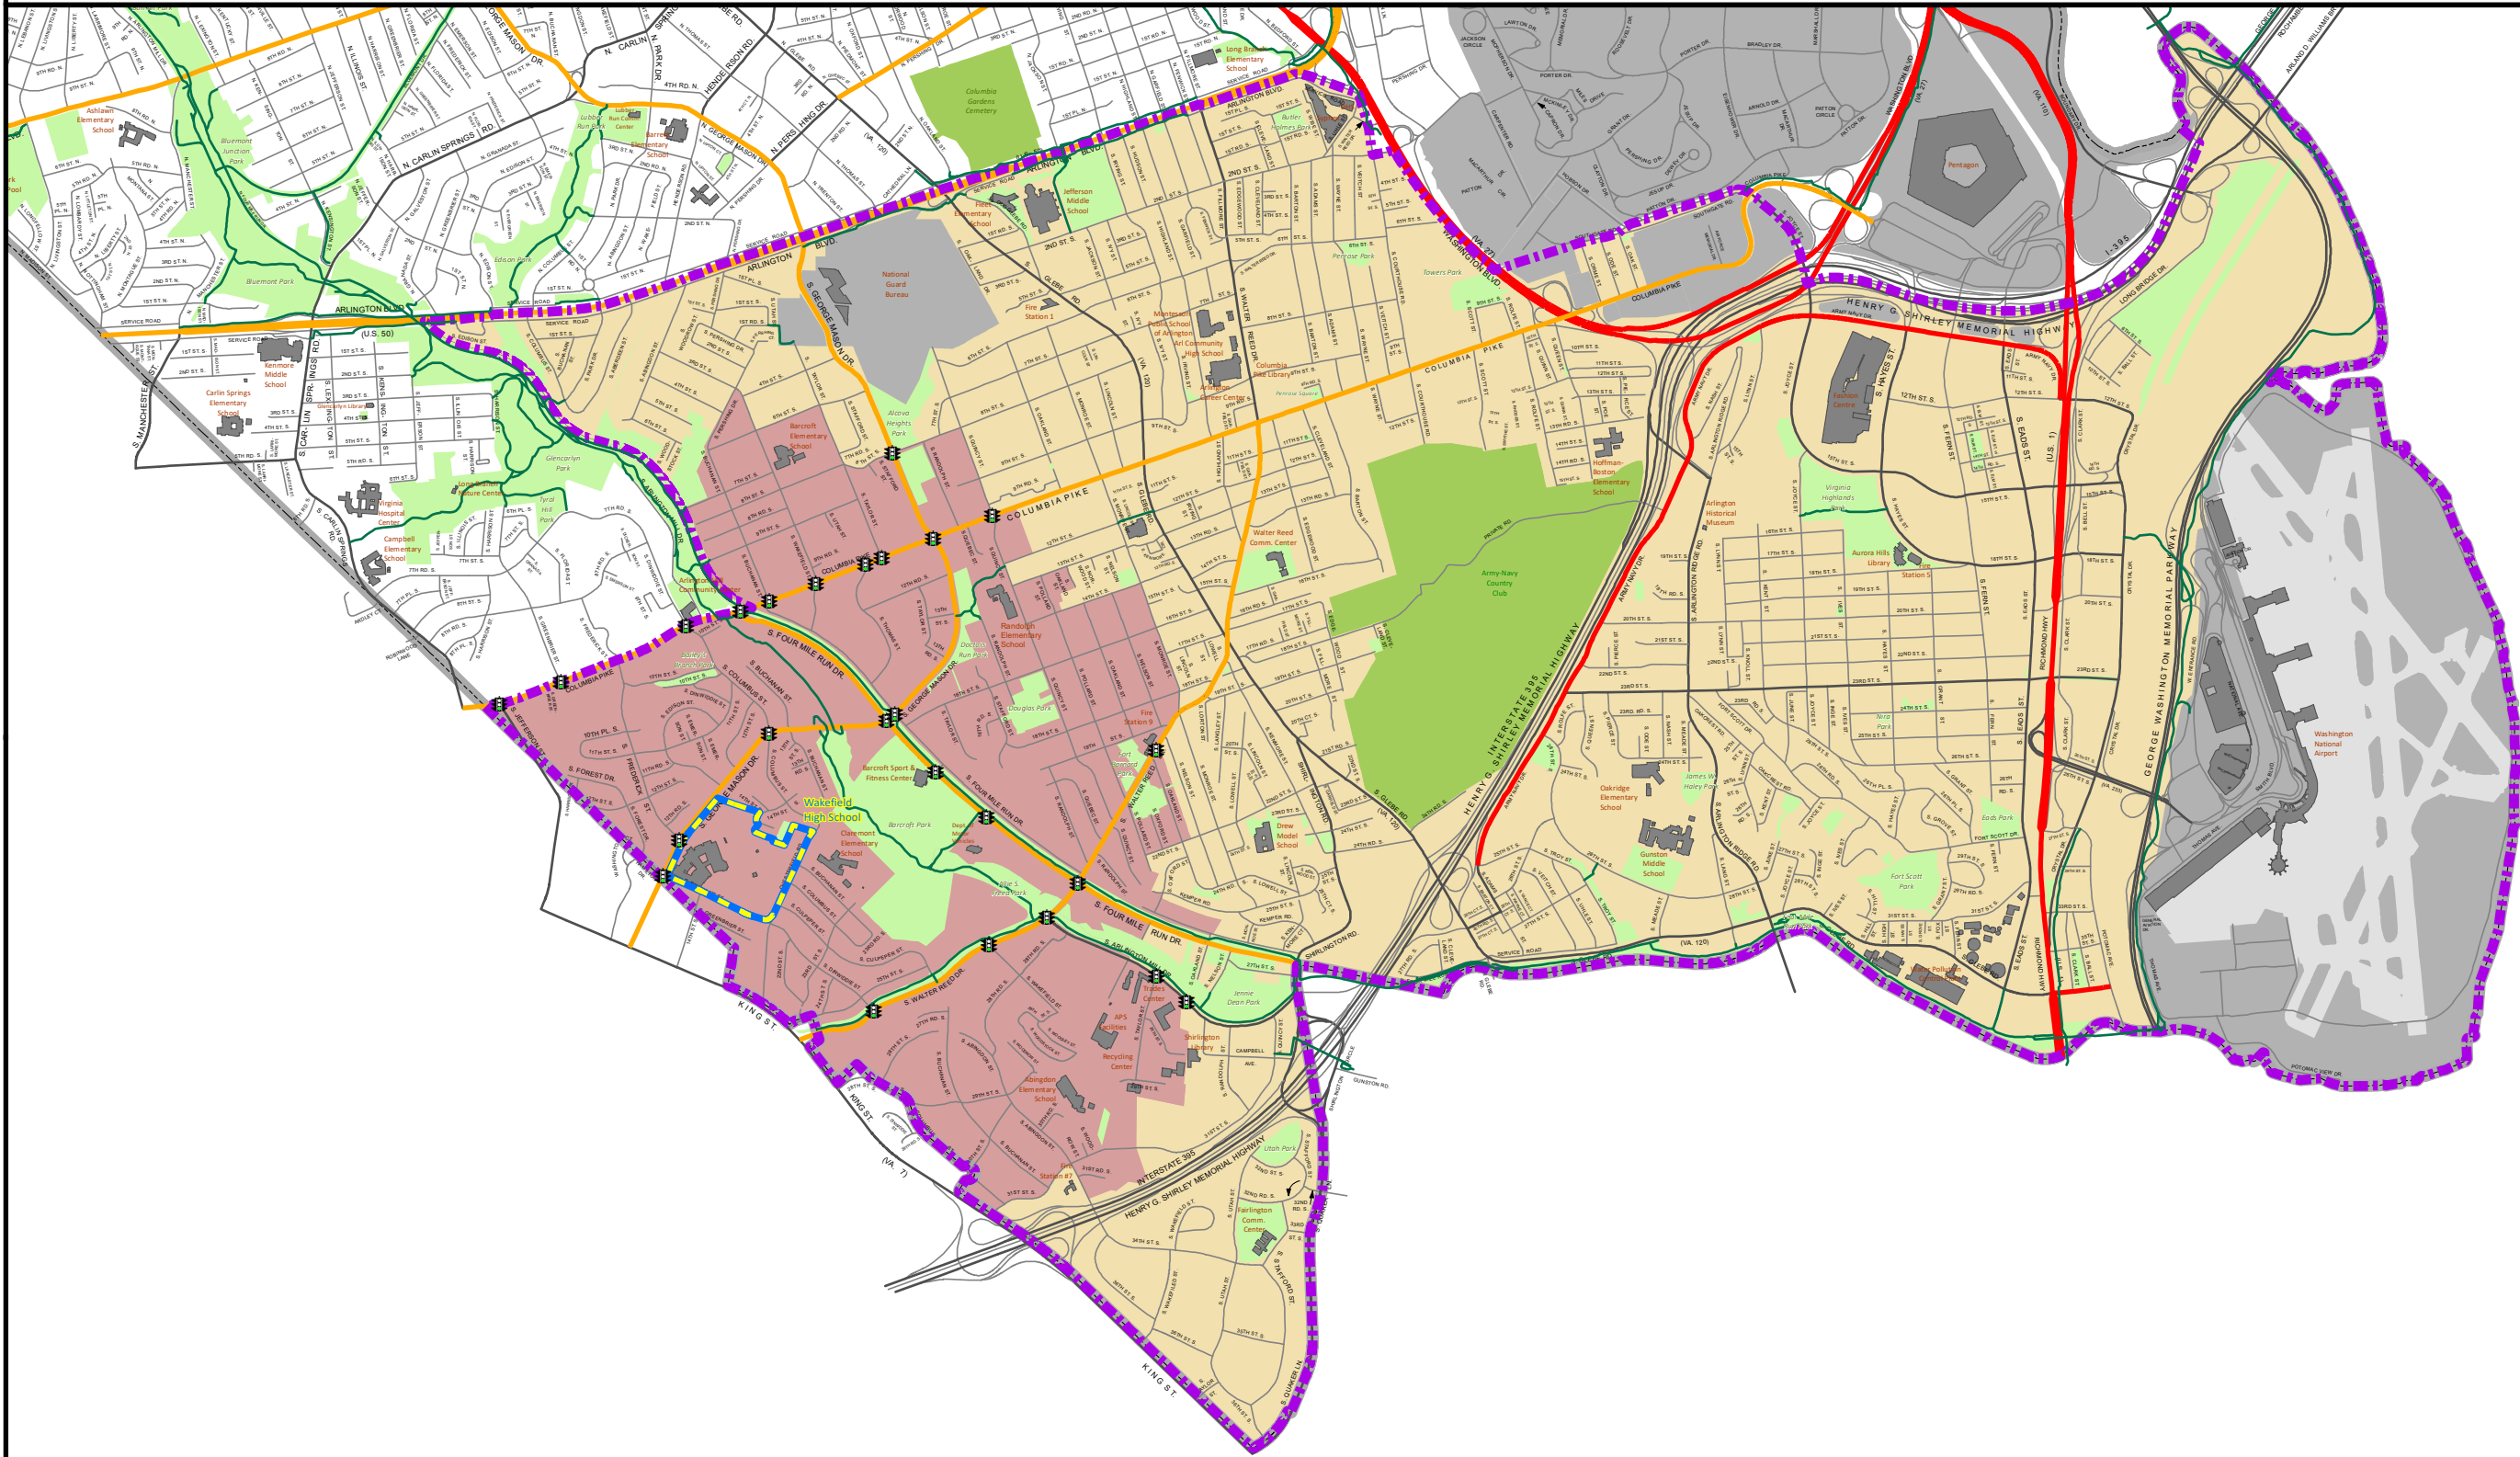

Wakefield High School Bus Eligibility Zone

Transportation Zones

- Bus Eligibility Zone
- No Bus Service

Other Map Features

- Arlington County Boundary
- Attendance Boundary
- Wakefield

Bus Eligibility Zone Delimiter

- Elementary
- All Grades

Other Map Features

- Off Street Trail
- Signalized Crossing

7/22/2021

Disclaimer: The information contained herein is subject to change.
 S:\Databases\FacilitiesGIS\Transportation\Trans_SY21_22\WZ_Effective_SY21_22\HS_Wakefield_SY21_22.mxd
 NOTE: All roadway segments are subject to change based on the locations of crossing guards.
 Source: Arlington County GIS Mapping Center. Arlington Public Schools & Transportation Services.