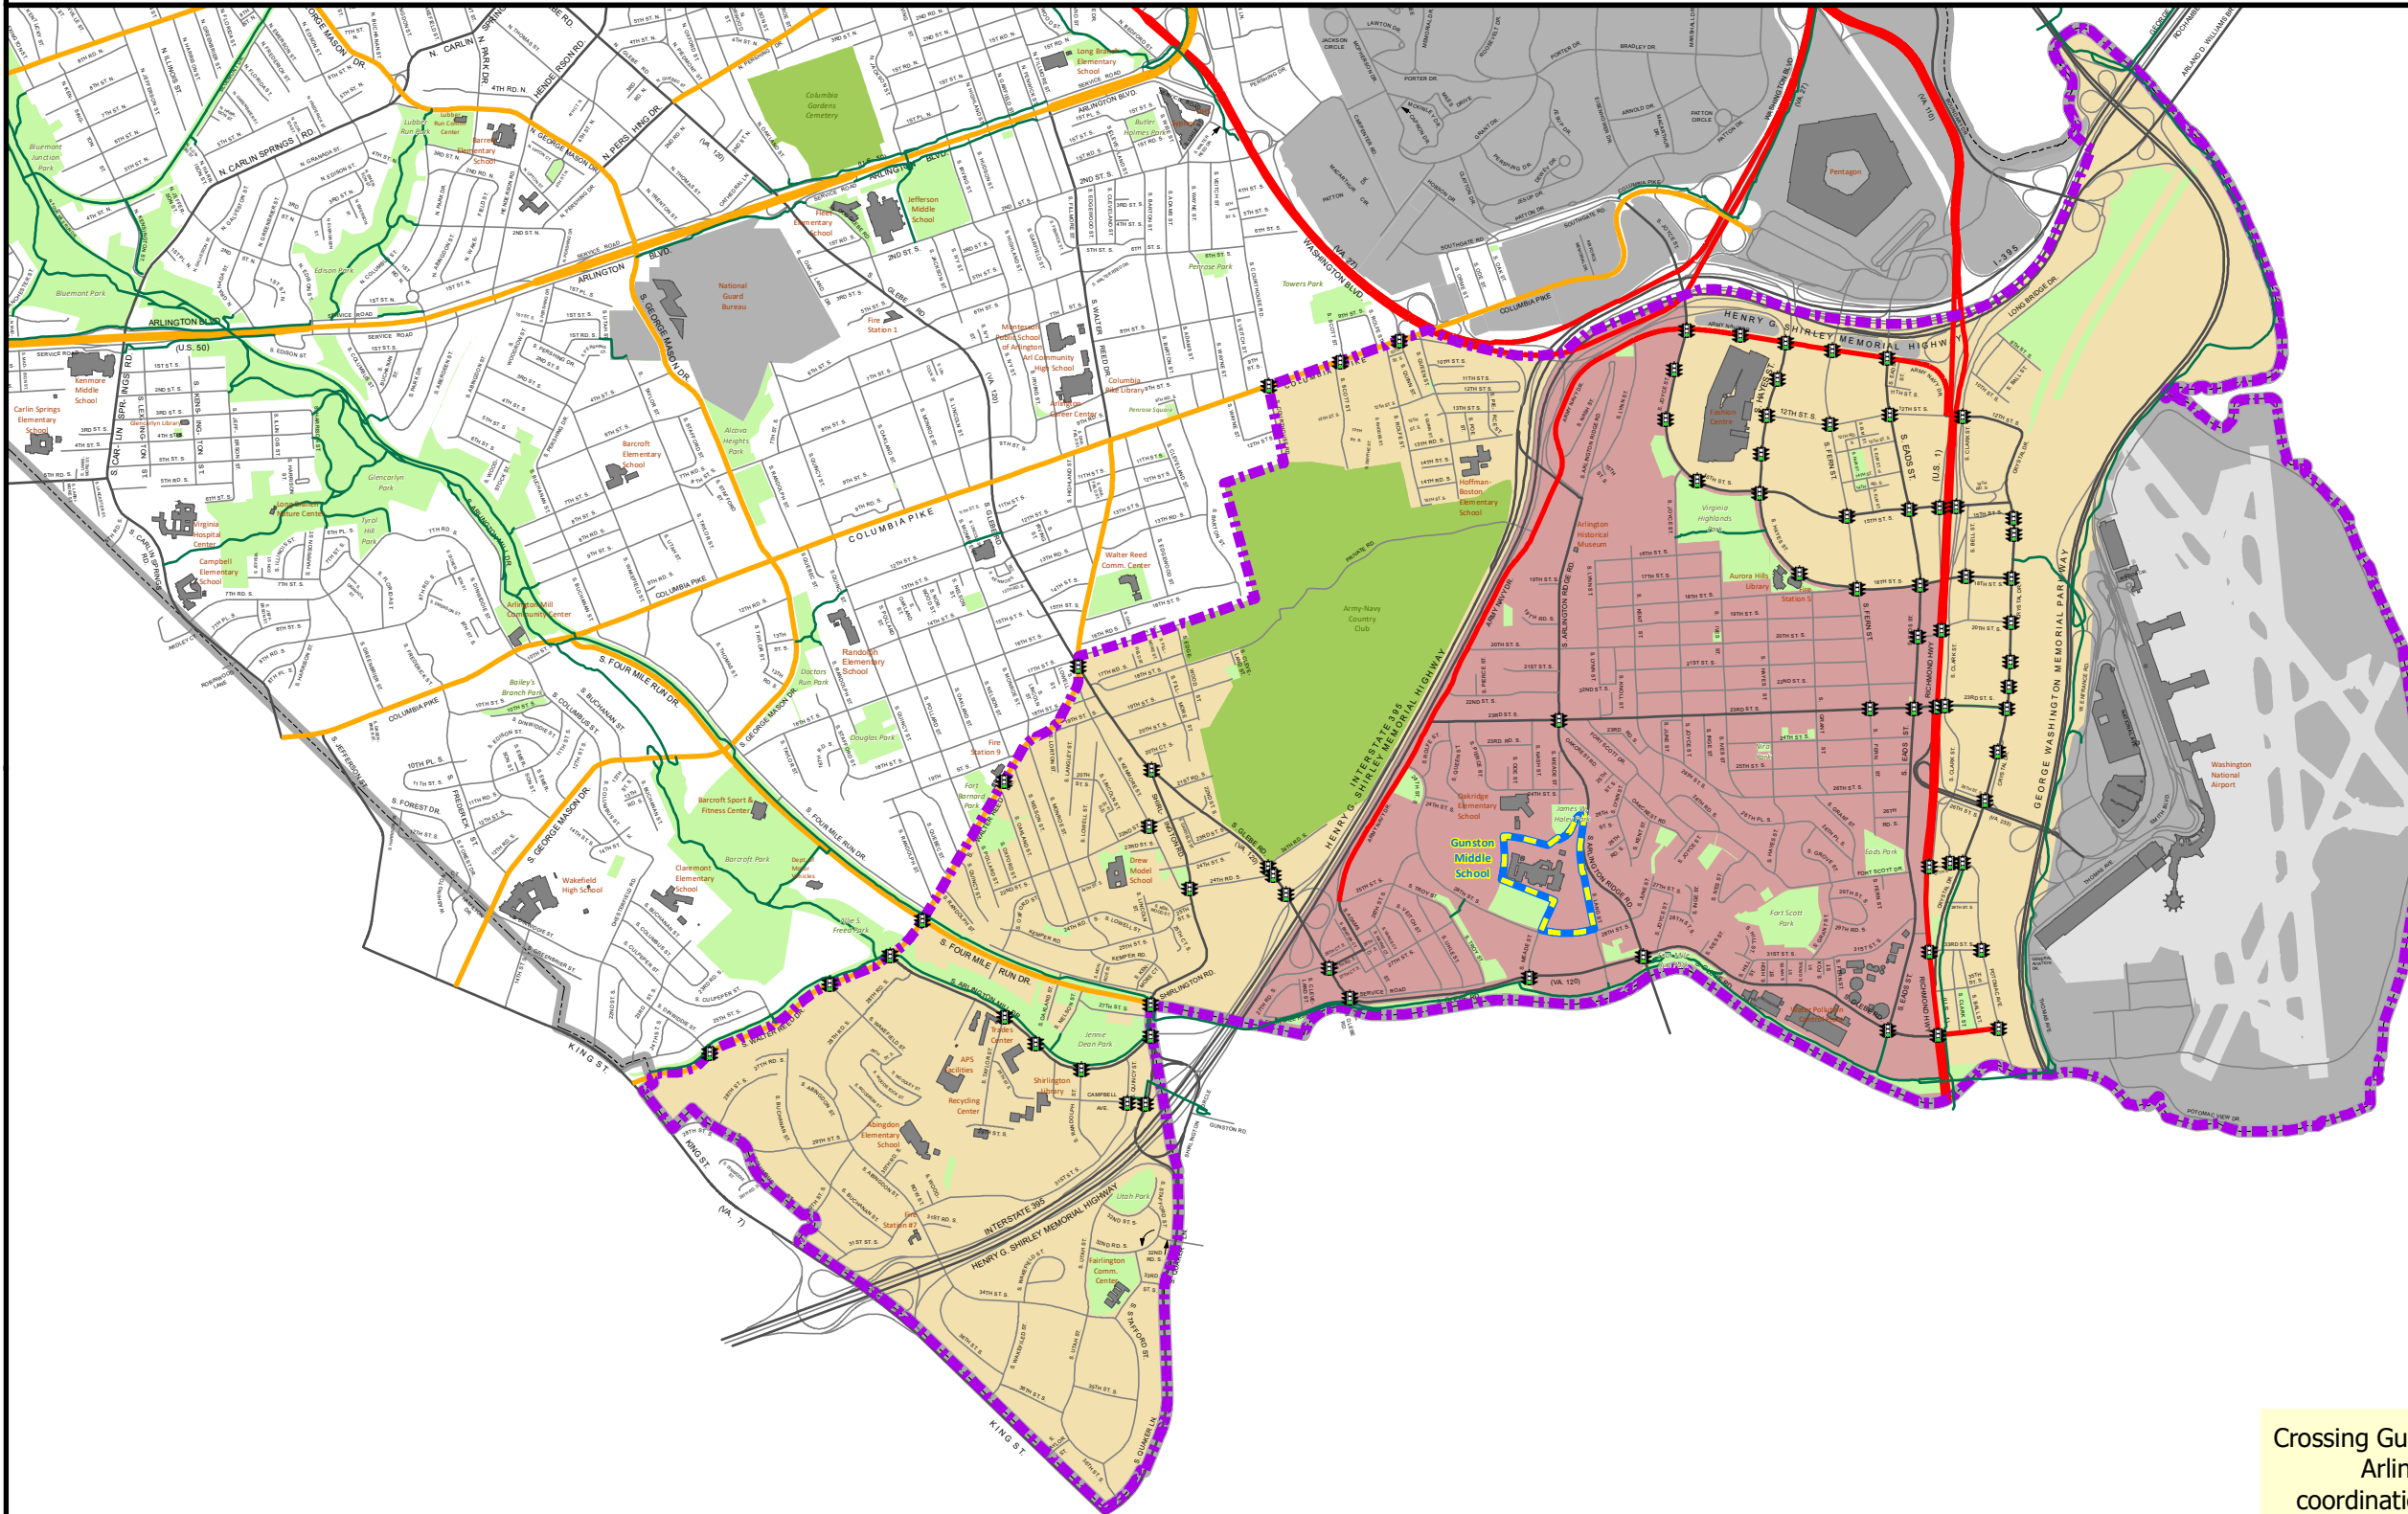

Gunston Middle School Bus Eligibility Zone

Crossing Guard locations for 2021-22 are now being finalized by the Arlington County Police Department Crossing Guard Unit, in coordination with APS. Maps will be updated when posts are final.

- Transportation Zones**
 - Bus Eligibility Zone
 - No Bus Service
- Other Map Features**
 - Arlington County Boundary
 - Attendance Boundary
 - Gunston
- Bus Eligibility Zone Delimiter**
 - Elementary
 - All Grades
- Other Map Features**
 - Off Street Trail
 - School Crossing (TBD)
 - Signalized Crossing

7/22/2021
 Disclaimer: The information contained herein is subject to change.
 S:\Databases\FacilitiesGIS\Transportation\Trans_SV21_22\WZ_Effective_SV21_22\MS_Gunston_SV21_22.mxd
 NOTE: All roadway segments are subject to change based on the locations of crossing guards.
 Source: Arlington County GIS Mapping Center. Arlington Public Schools & Transportation Services.